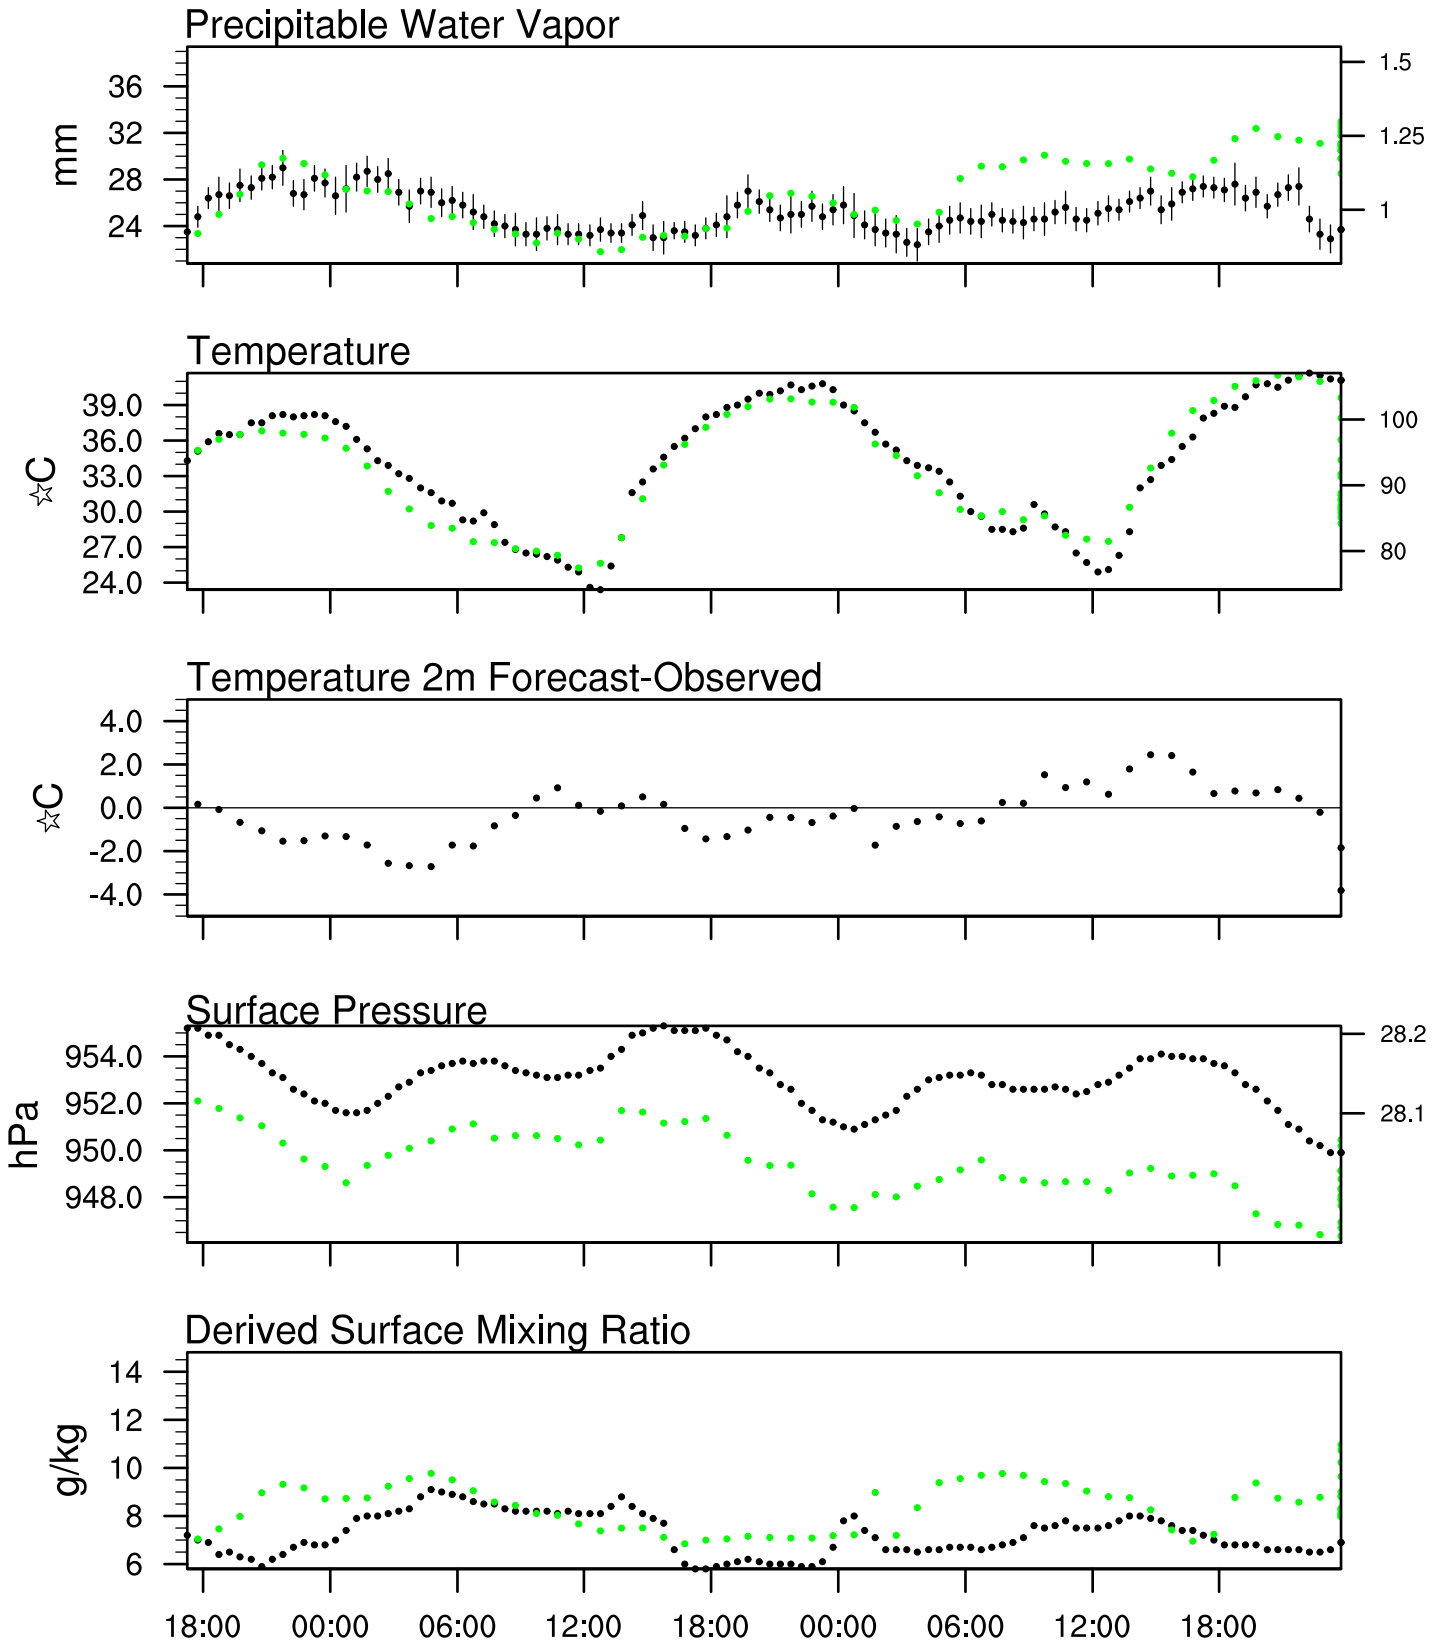

# Organ Pipe, AZ 25Jul 2020 17Z

Ptcl=656 Tlcl[C]=2 Shox=6 Pwat[cm]=2 Cape[J]= 19