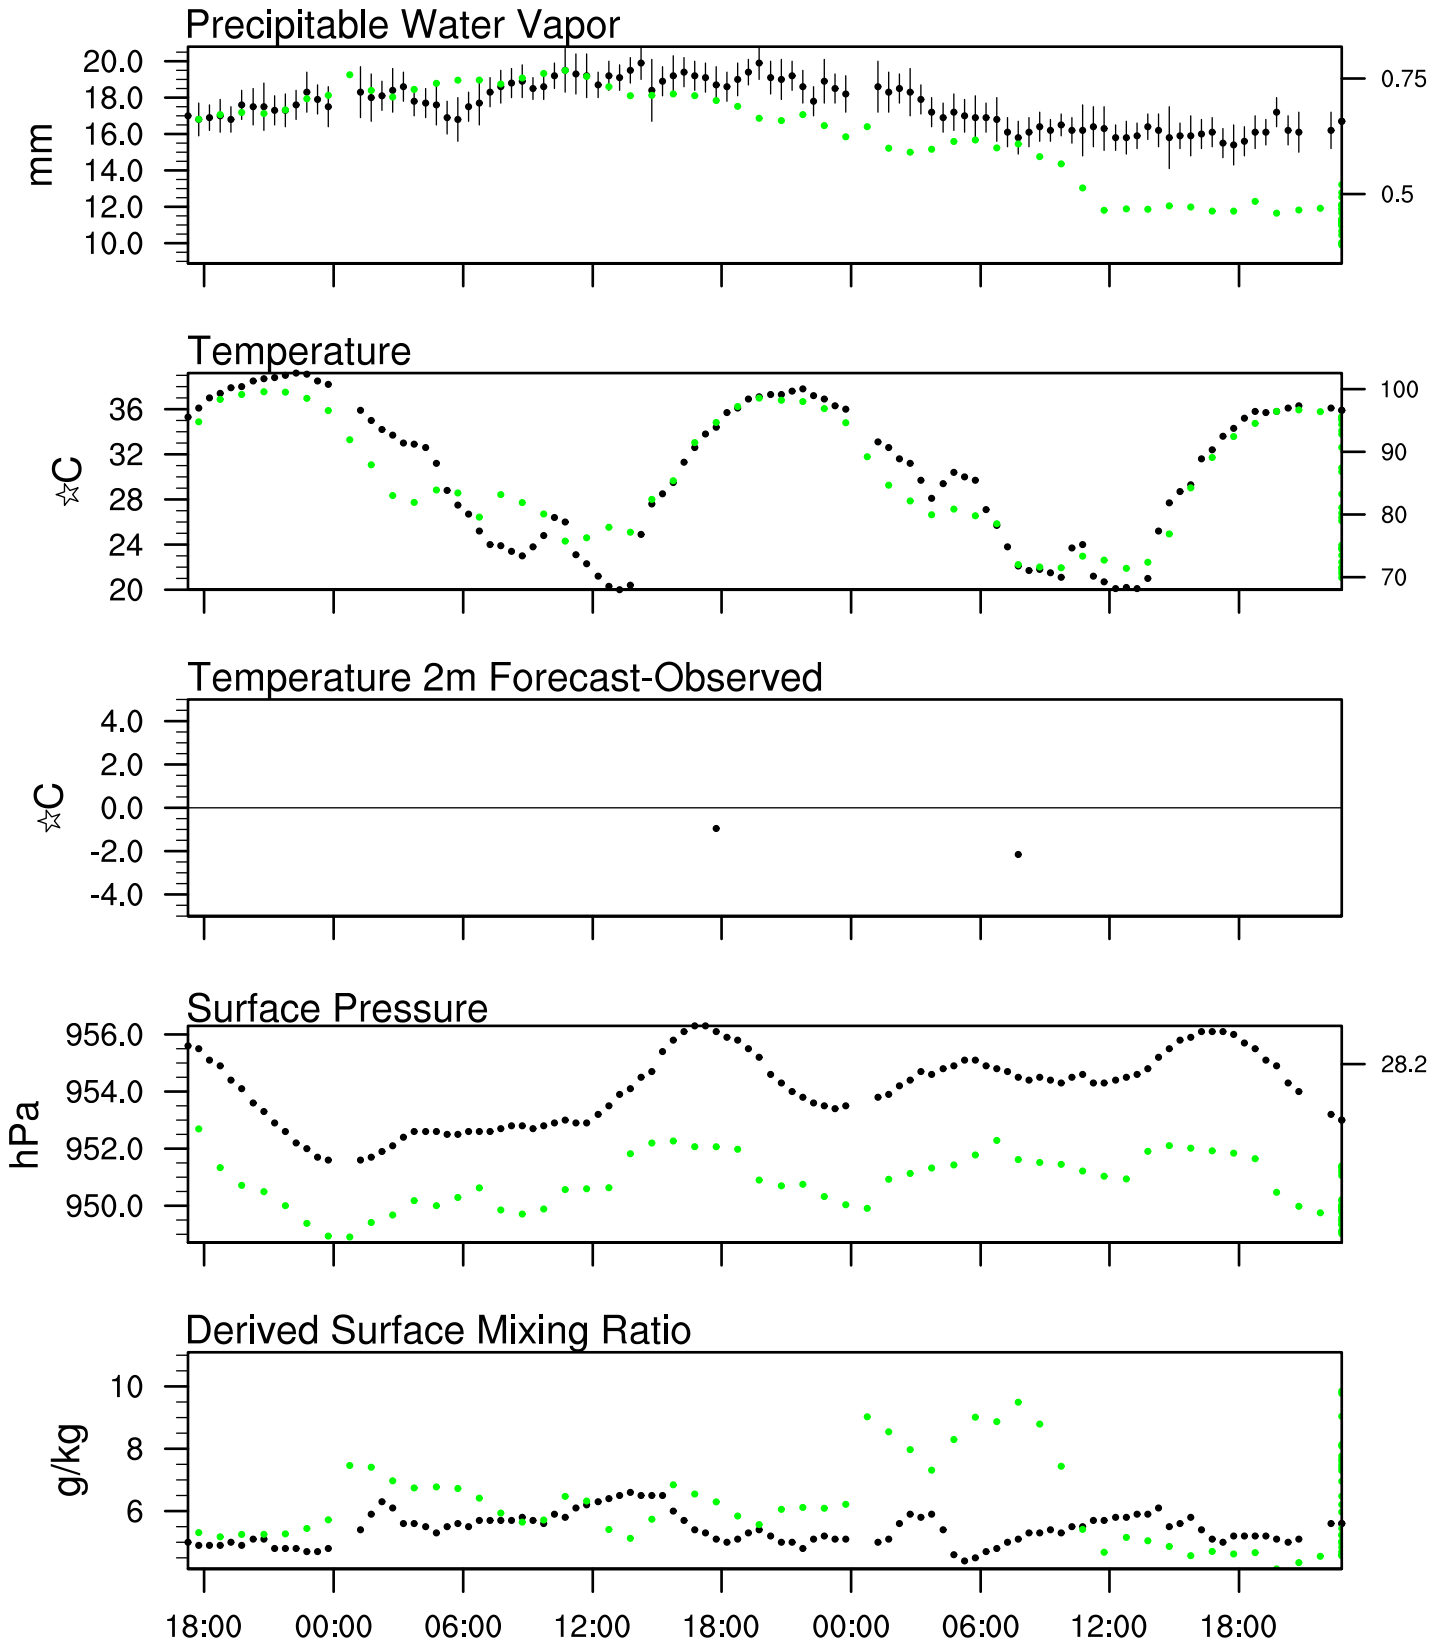

Organ Pipe, AZ

24 Sep 2020 17:45 UTC - 28 Sep 2020 6:15 UTC

Organ Pipe, AZ 24Sep 2020 17Z

Plcl=623 Tlcl[C]=-1 Shox=7 Pwat[cm]=2 Cape[J]= 26

Organ Pipe, AZ 25Sep 2020 5Z

Ptcl=698 Tlcl[C]=3 Shox=7 Pwat[cm]=2 Cape[J]= 0