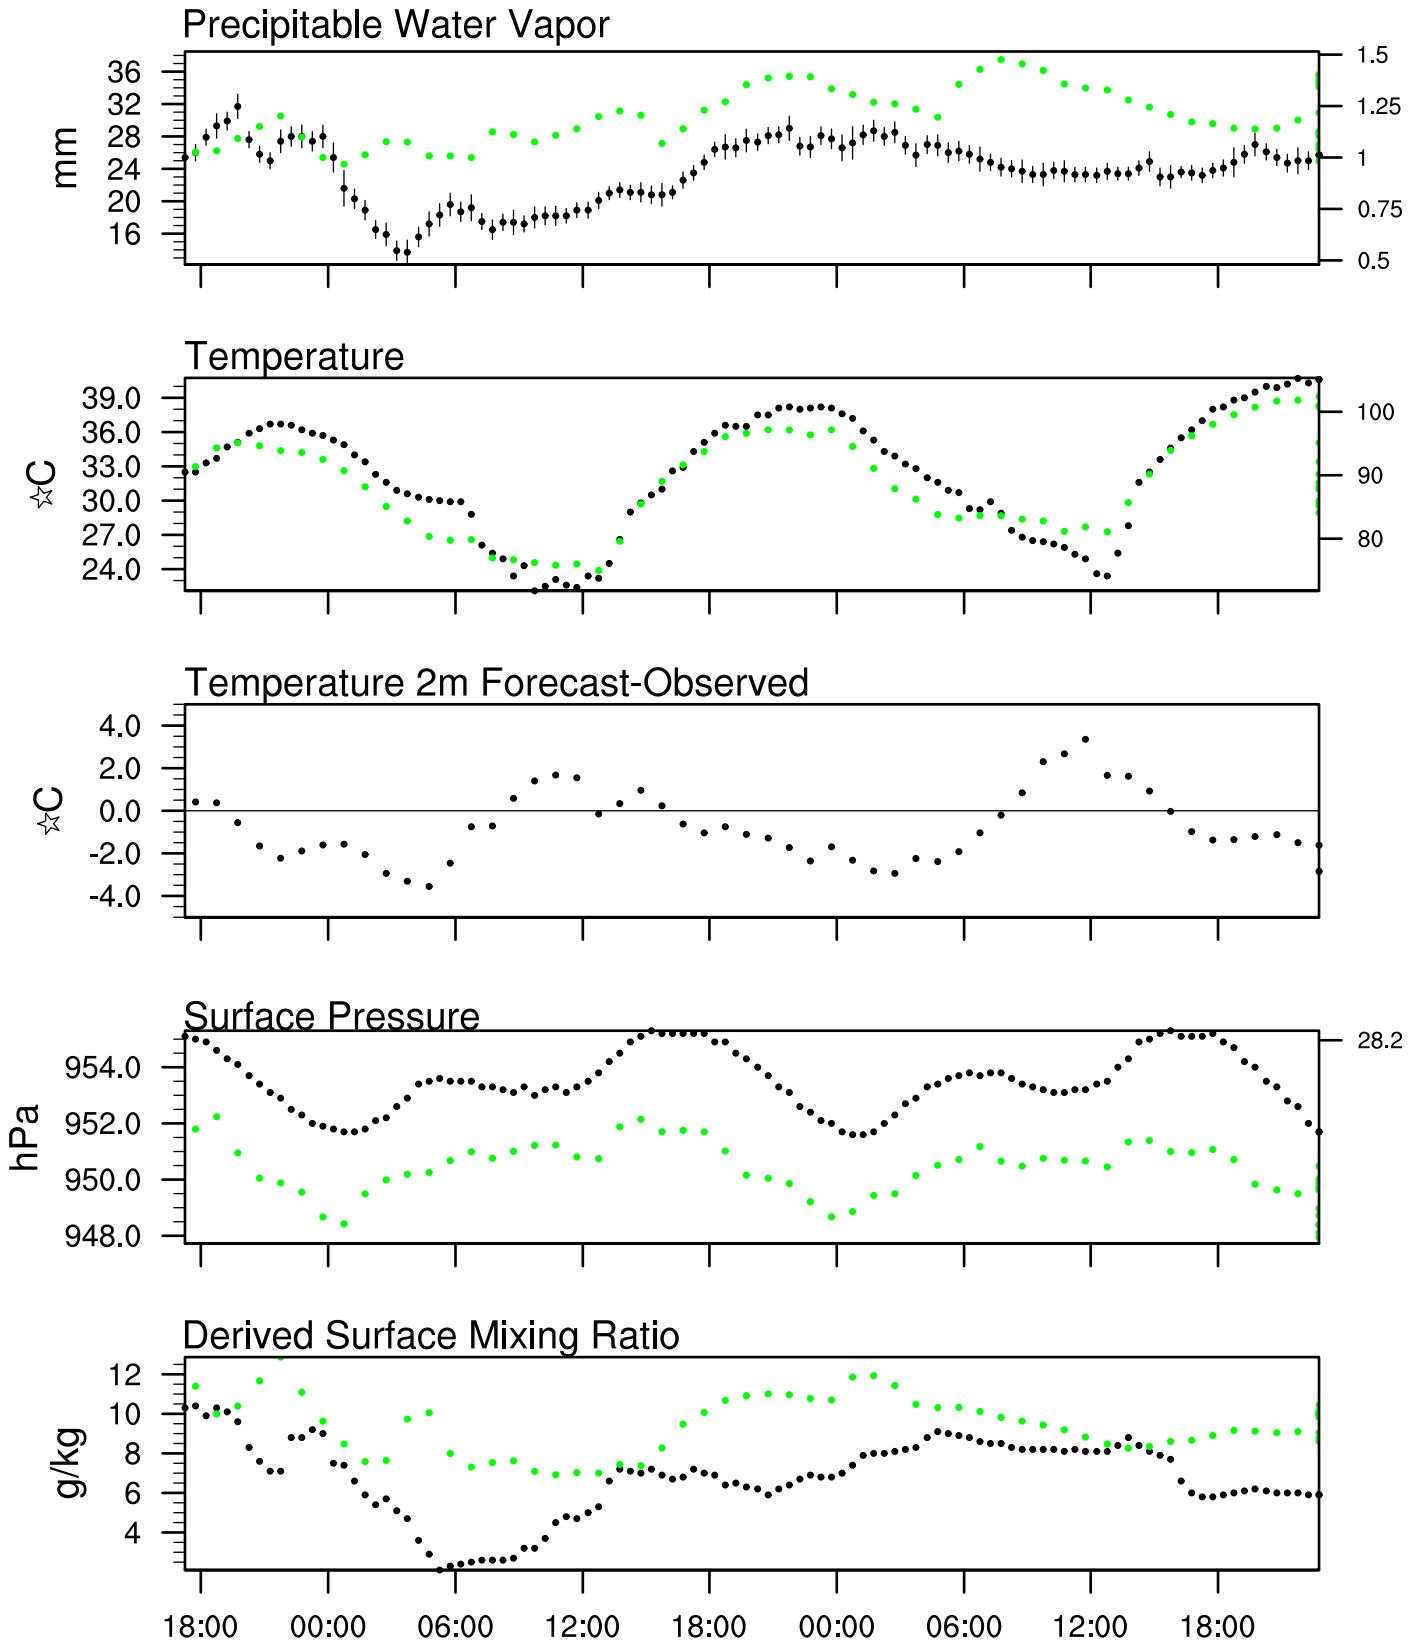

Organ Pipe, AZ

24 Jul 2020 17:45 UTC - 28 Jul 2020 6:15 UTC

Organ Pipe, AZ 24Jul 2020 17Z

Plcl=742 Tlcl[C]=11 Shox=3 Pwat[cm]=3 Cape[J]= 702

Organ Pipe, AZ 25Jul 2020 5Z

Plcl=740 Tlcl[C]=6 Shox=0 Pwat[cm]=3 Cape[J]= 0