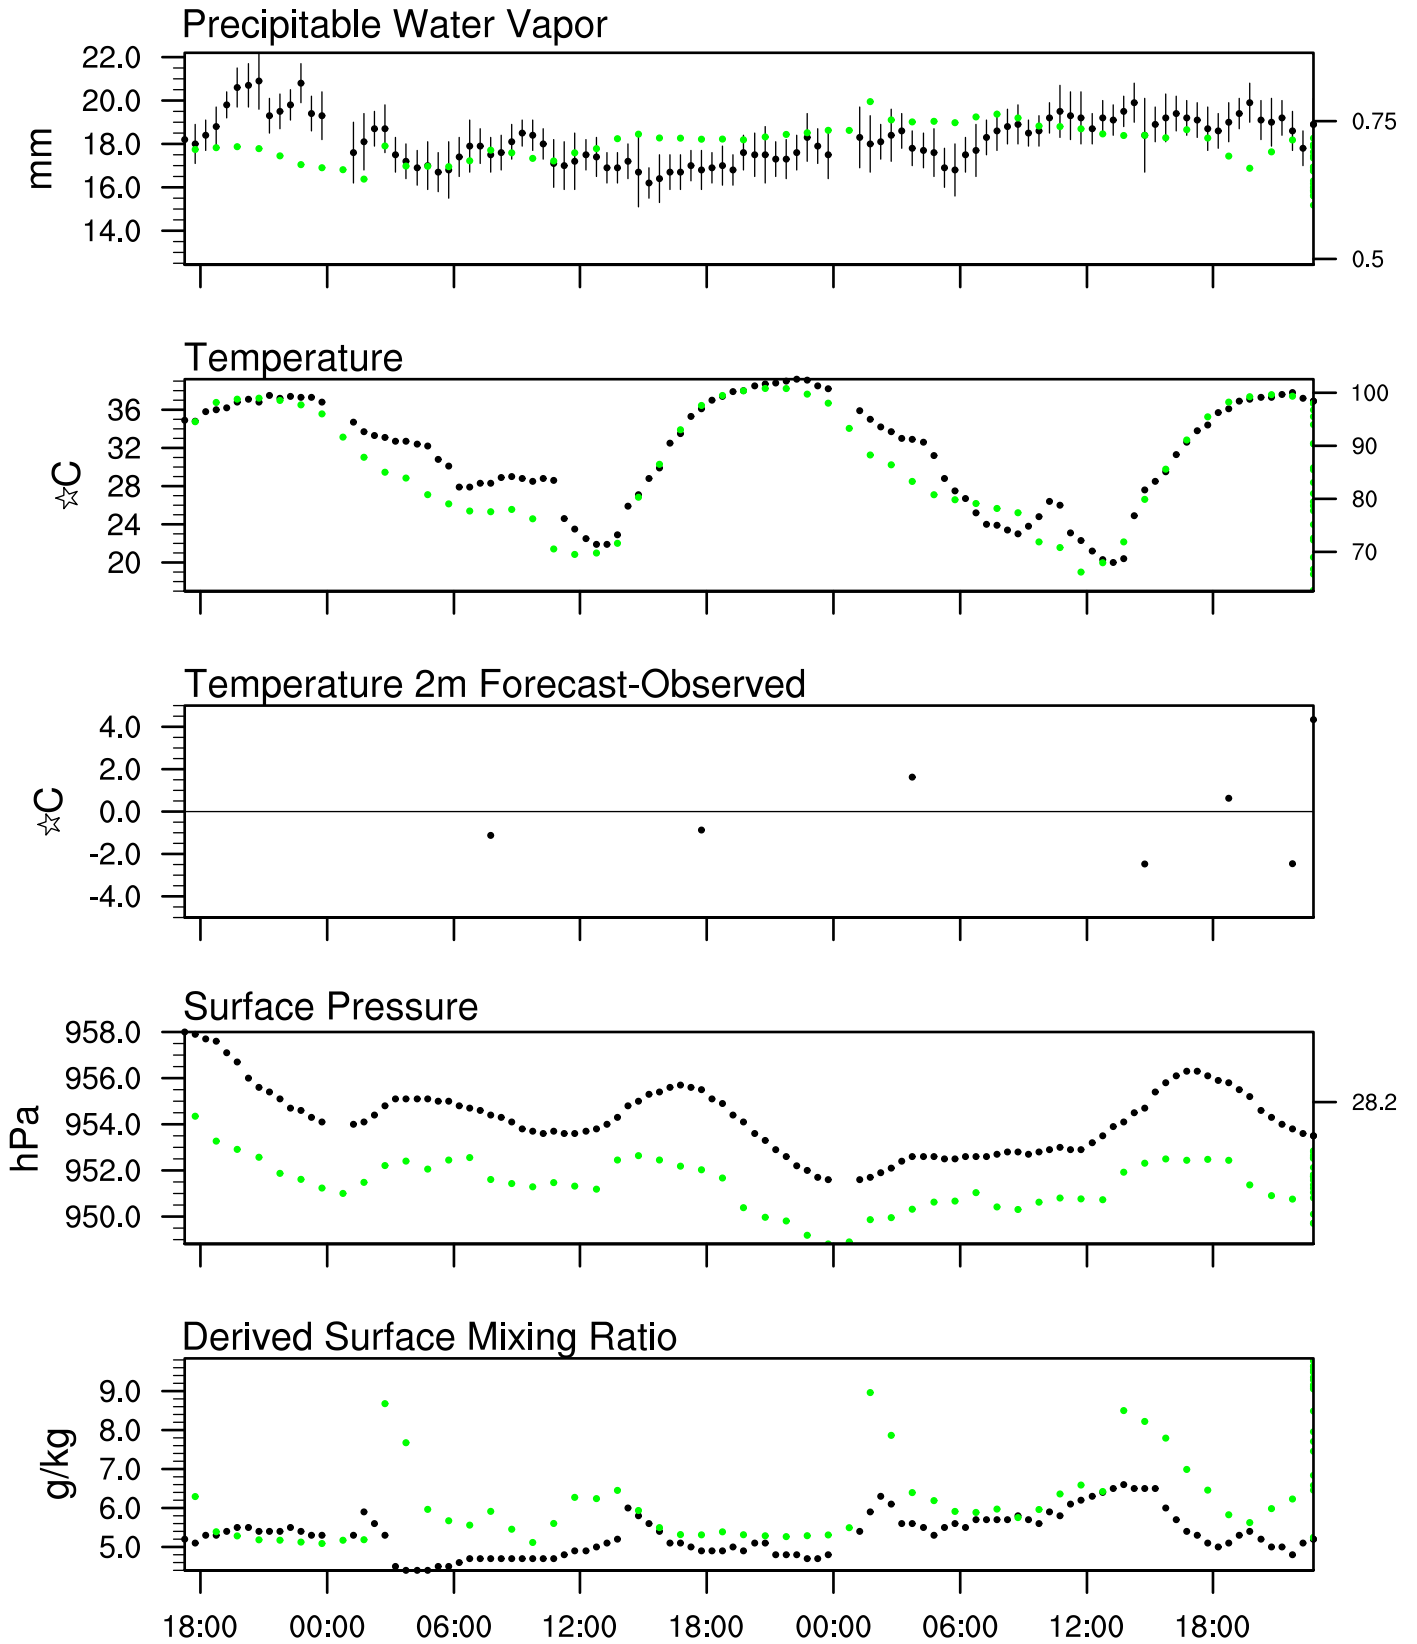

Organ Pipe, AZ

23 Sep 2020 17:45 UTC - 27 Sep 2020 6:15 UTC

Organ Pipe, AZ 23Sep 2020 17Z

Plcl=638 Tlcl[C]=0 Shox=6 Pwat[cm]=2 Cape[J]= 86

Organ Pipe, AZ 24Sep 2020 5Z

Ptcl=683 Tlcl[C]=0 Shox=7 Pwat[cm]=2 Cape[J]= 0

Organ Pipe, AZ 24Sep 2020 17Z

Plcl=622 Tlcl[C]=-1 Shox=8 Pwat[cm]=2 Cape[J]= 19

Organ Pipe, AZ 25Sep 2020 5Z

Ptcl=684 Tlcl[C]=0 Shox=7 Pwat[cm]=2 Cape[J]= 0

Organ Pipe, AZ 25Sep 2020 17Z

Plcl=656 Tlcl[C]=1 Shox=7 Pwat[cm]=2 Cape[J]= 0

Organ Pipe, AZ 26Sep 2020 5Z

Ptcl=769 Tlcl[C]=9 Shox=6 Pwat[cm]=2 Cape[J]= 0

Organ Pipe, AZ 26Sep 2020 17Z

Plcl=666 Tlcl[C]=2 Shox=8 Pwat[cm]=2 Cape[J]= 9

Organ Pipe, AZ 27Sep 2020 5Z

Plcl=746 Tlcl[C]=6 Shox=8 Pwat[cm]=1 Cape[J]= 0