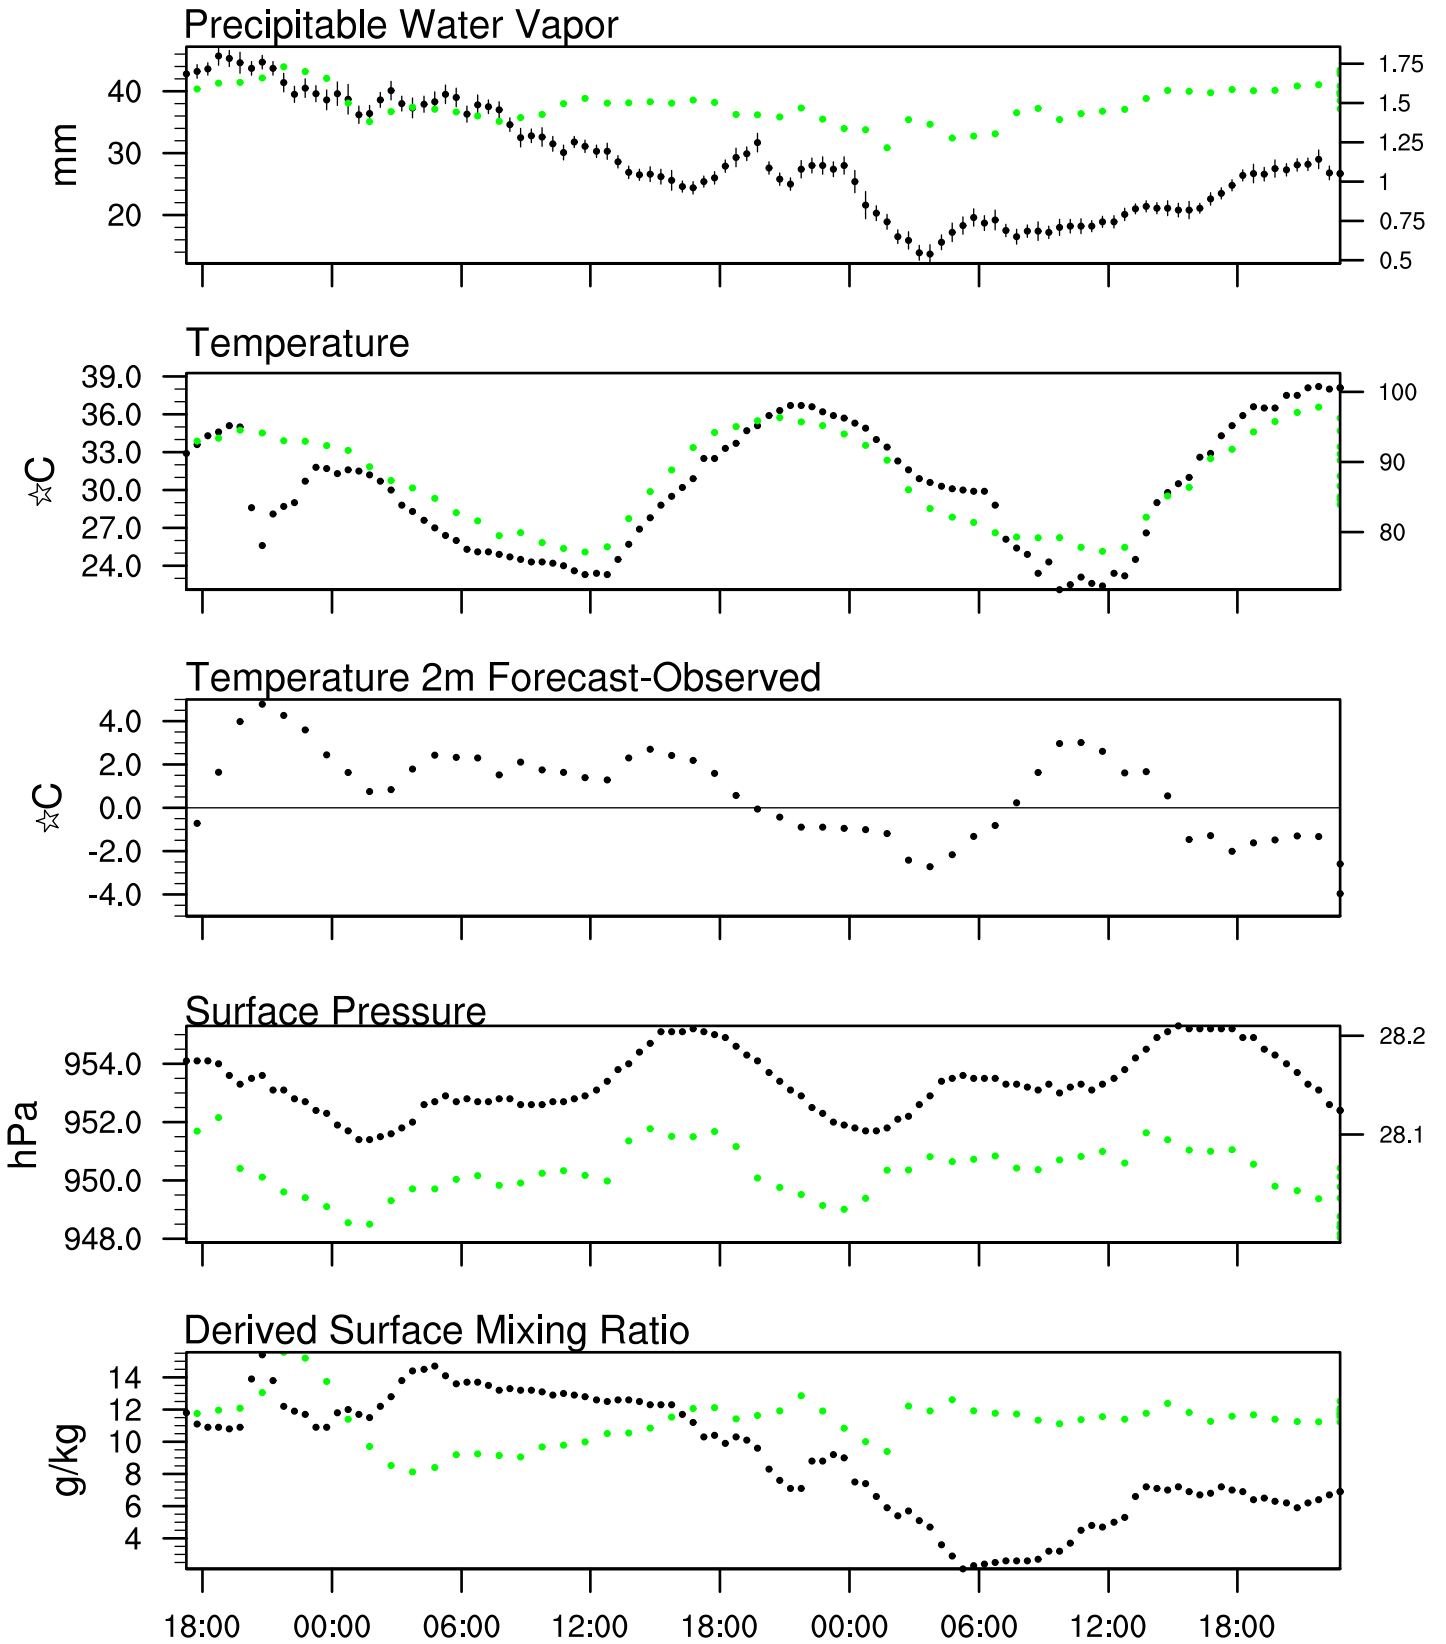

# Organ Pipe, AZ

23 Jul 2020 17:45 UTC - 27 Jul 2020 6:15 UTC