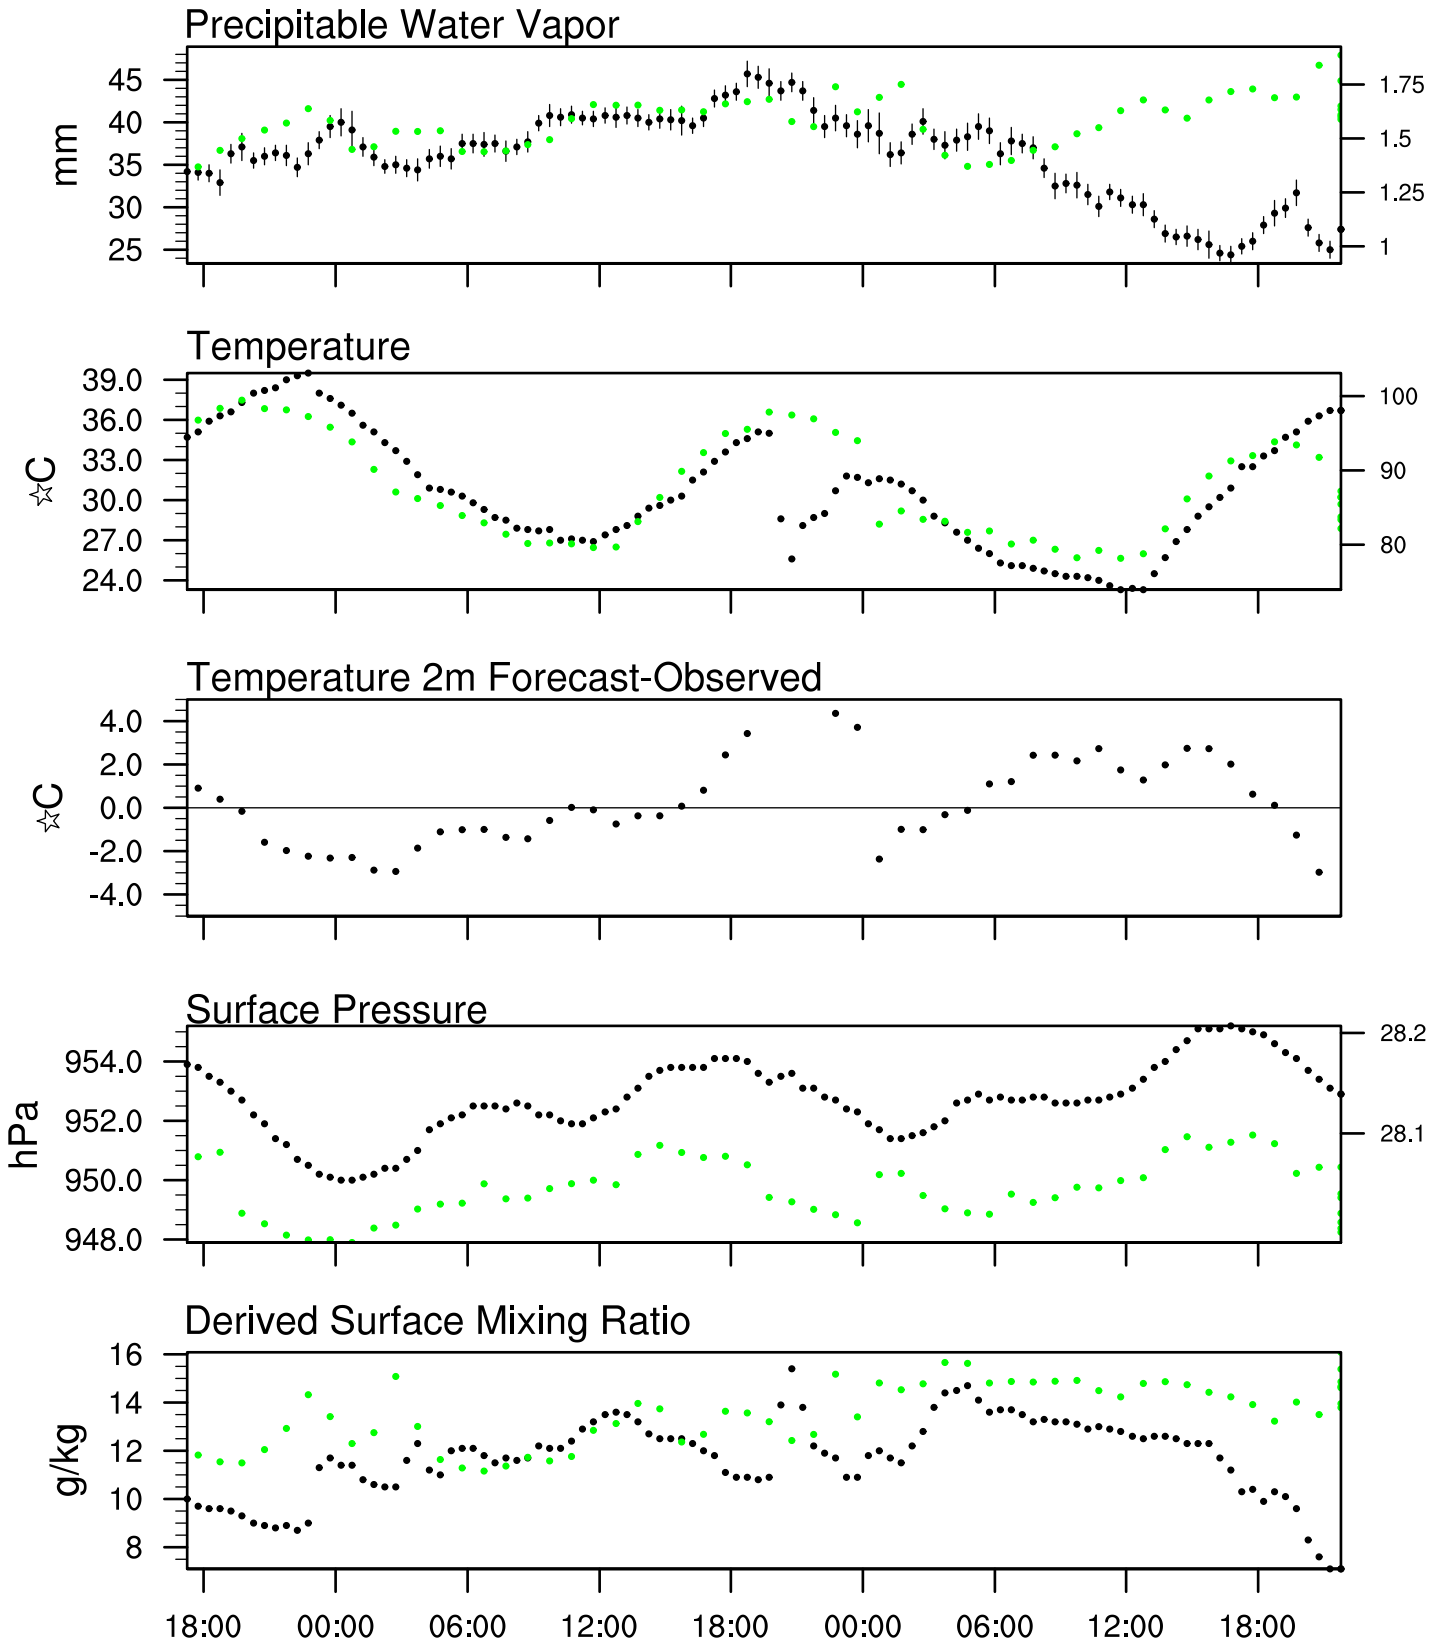

Organ Pipe, AZ

22 Jul 2020 17:45 UTC - 26 Jul 2020 6:15 UTC

Organ Pipe, AZ 22Jul 2020 17Z

Plcl=718 Tlcl[C]=11 Shox=0 Pwat[cm]=3 Cape[J]= 2319

Organ Pipe, AZ 23Jul 2020 5Z

Plcl=775 Tlcl[C]=12 Shox=0 Pwat[cm]=4 Cape[J]= 189