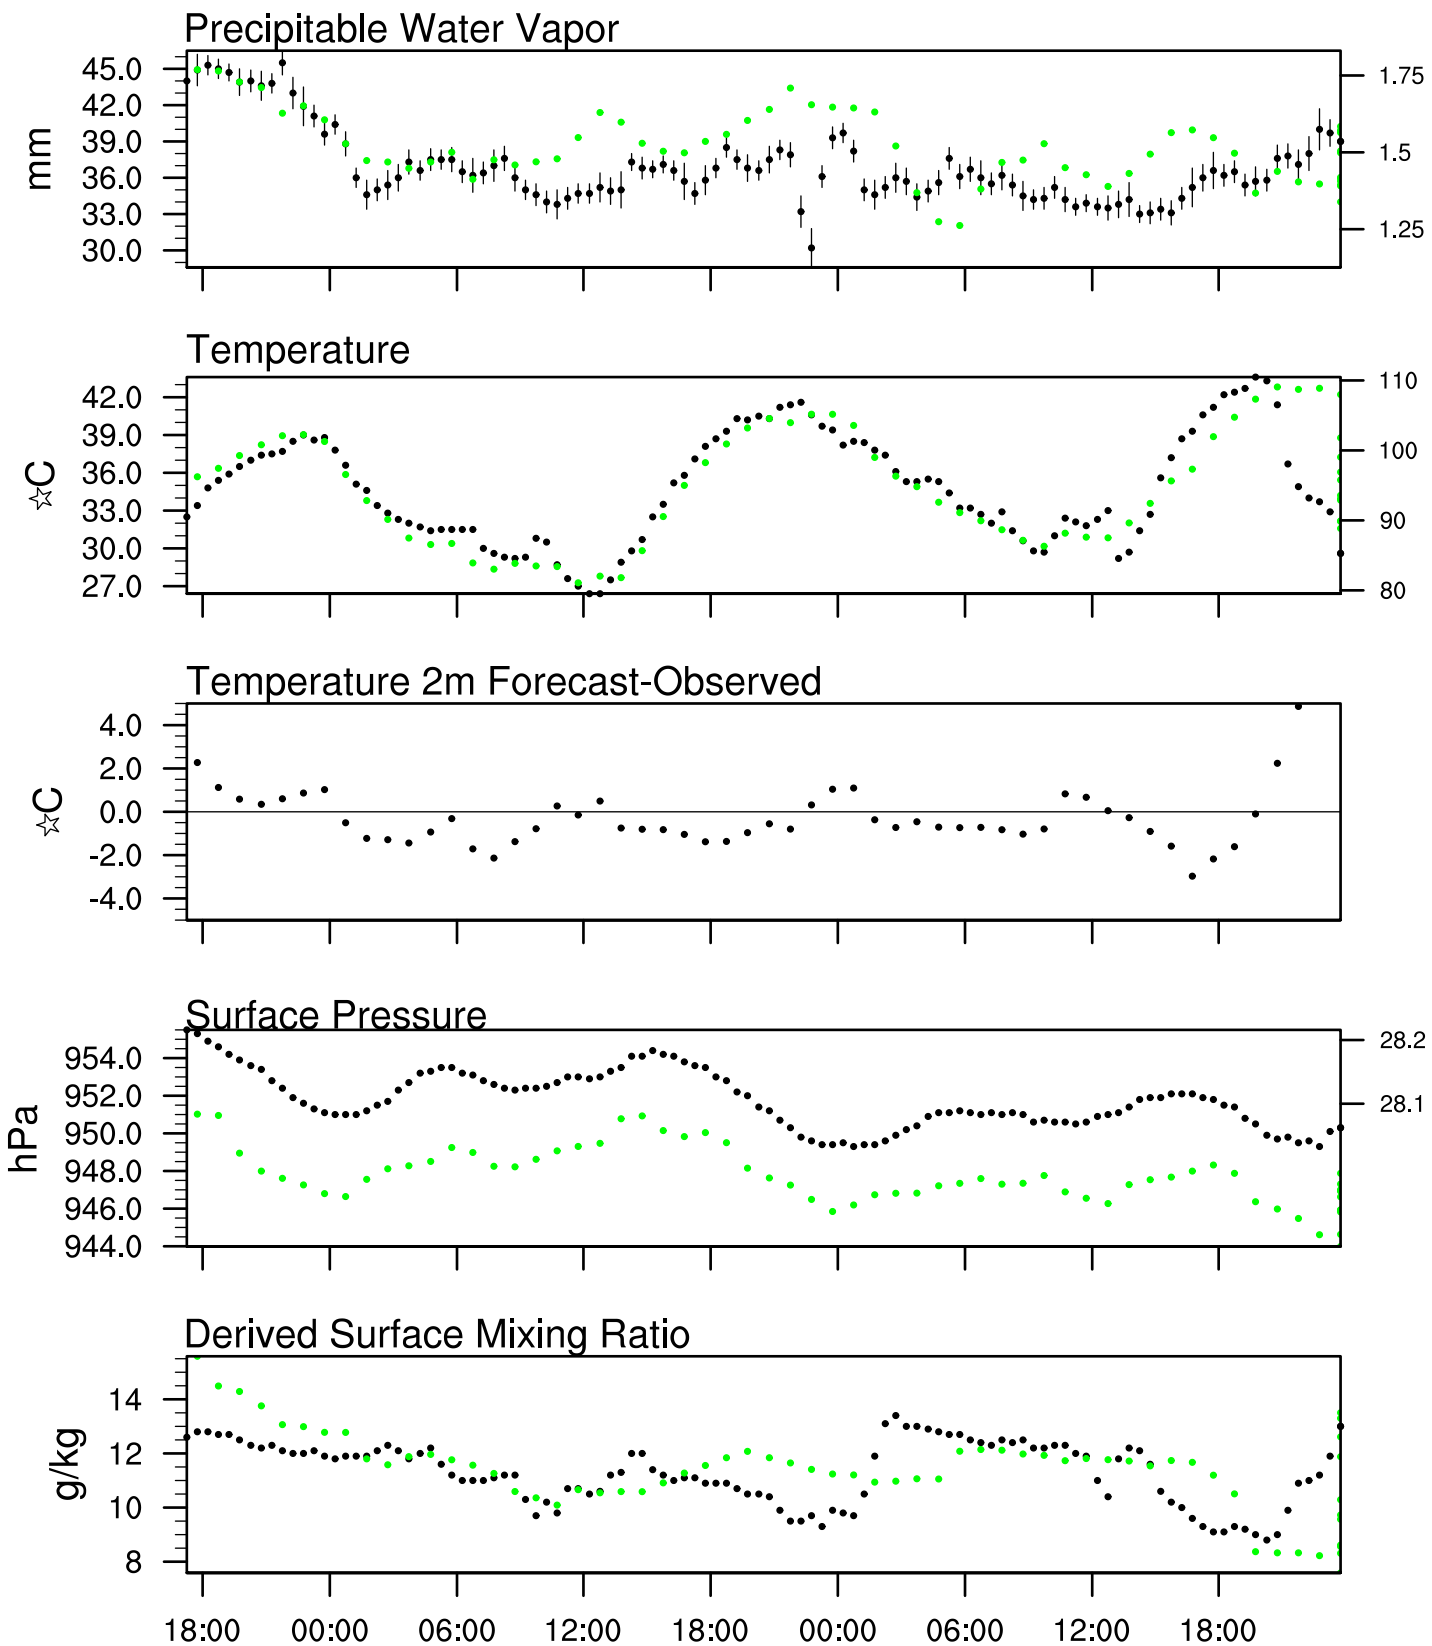

Organ Pipe, AZ

22 Aug 2020 17:45 UTC - 26 Aug 2020 6:15 UTC

Organ Pipe, AZ 22Aug 2020 17Z

Plcl=781 Tlcl[C]=16 Shox=-5 Pwat[cm]=4 Cape[J]= 2445

Organ Pipe, AZ 23Aug 2020 5Z

Plcl=766 Tlcl[C]=12 Shox=-4 Pwat[cm]=4 Cape[J]= 228