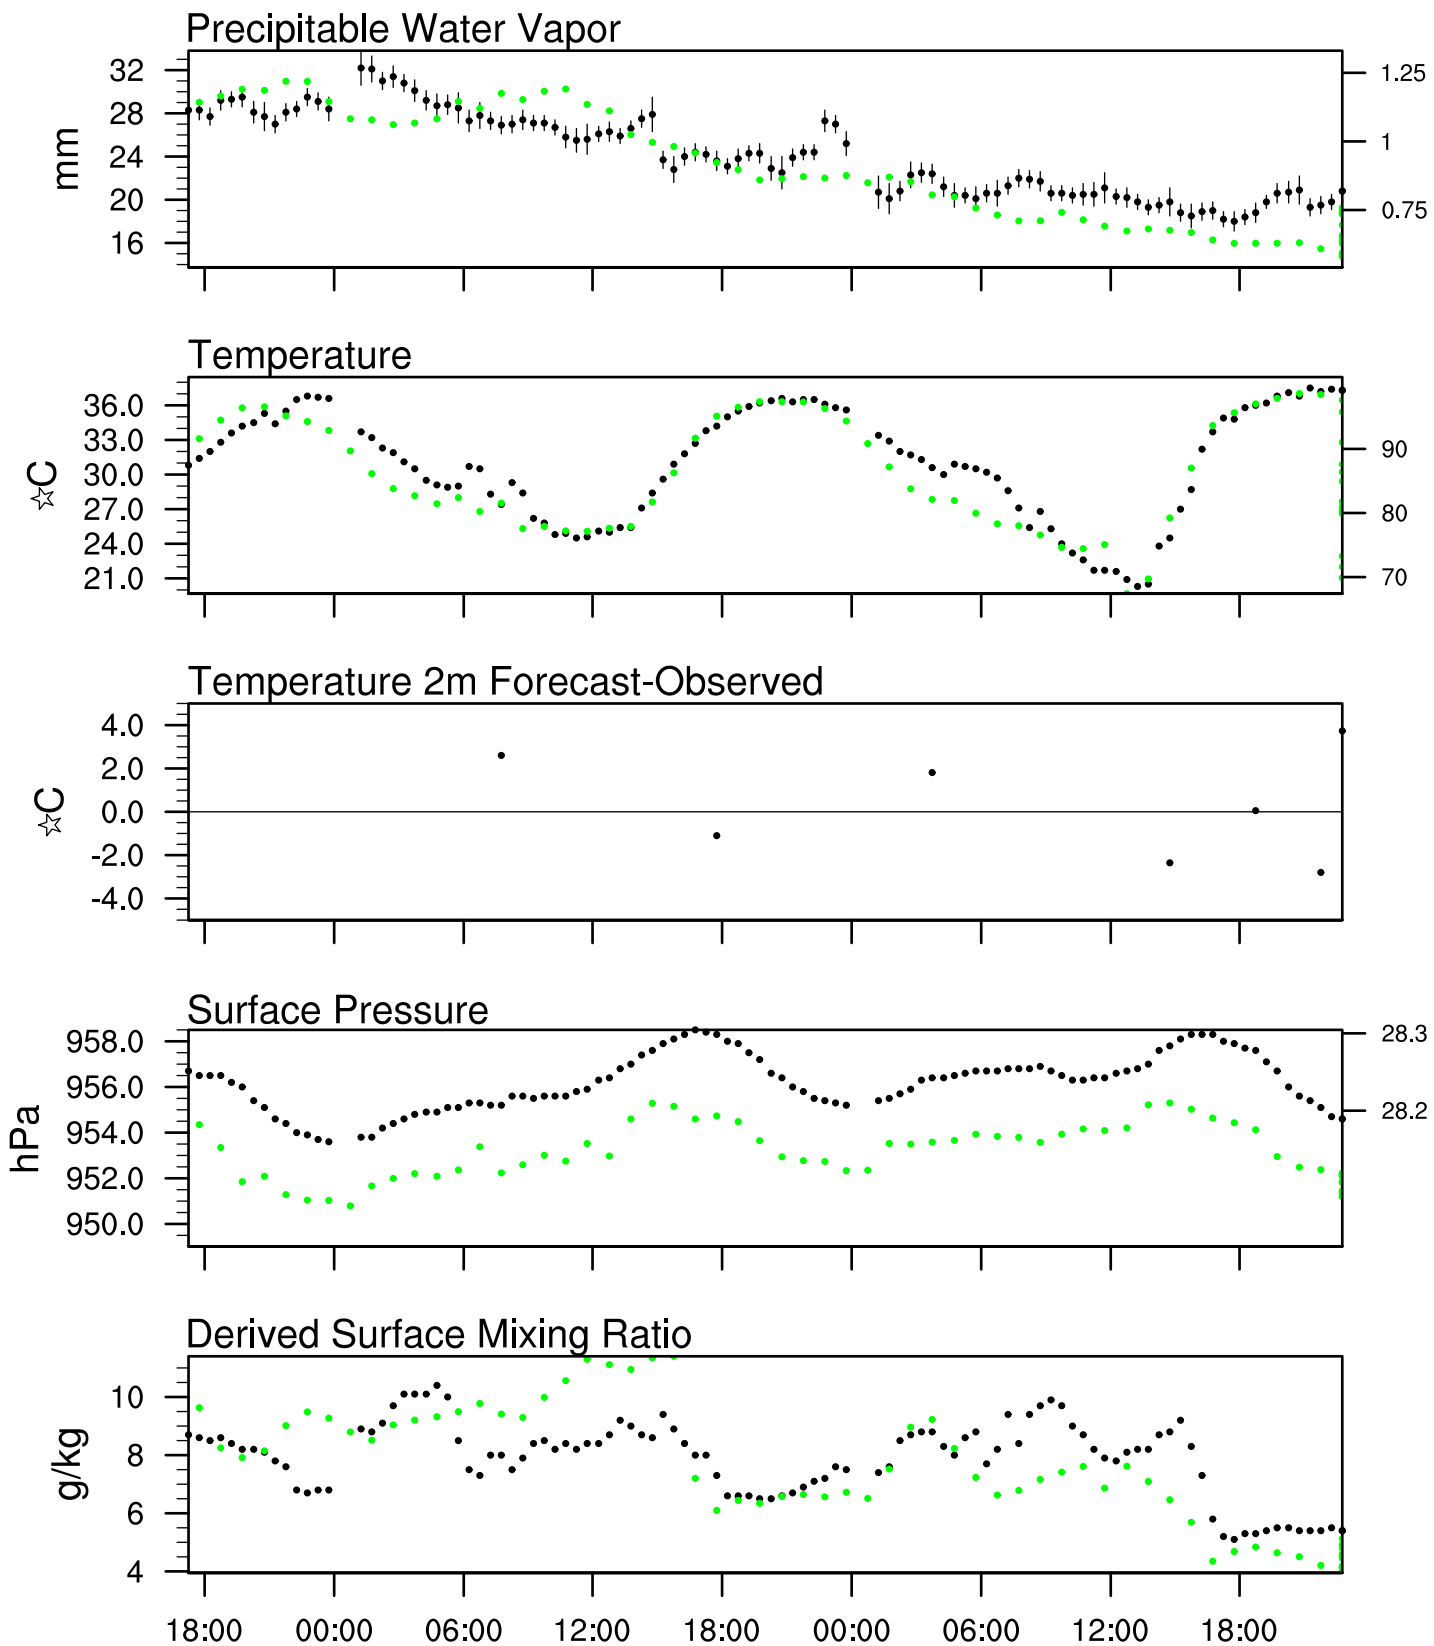

# Organ Pipe, AZ

21 Sep 2020 17:45 UTC - 25 Sep 2020 6:15 UTC