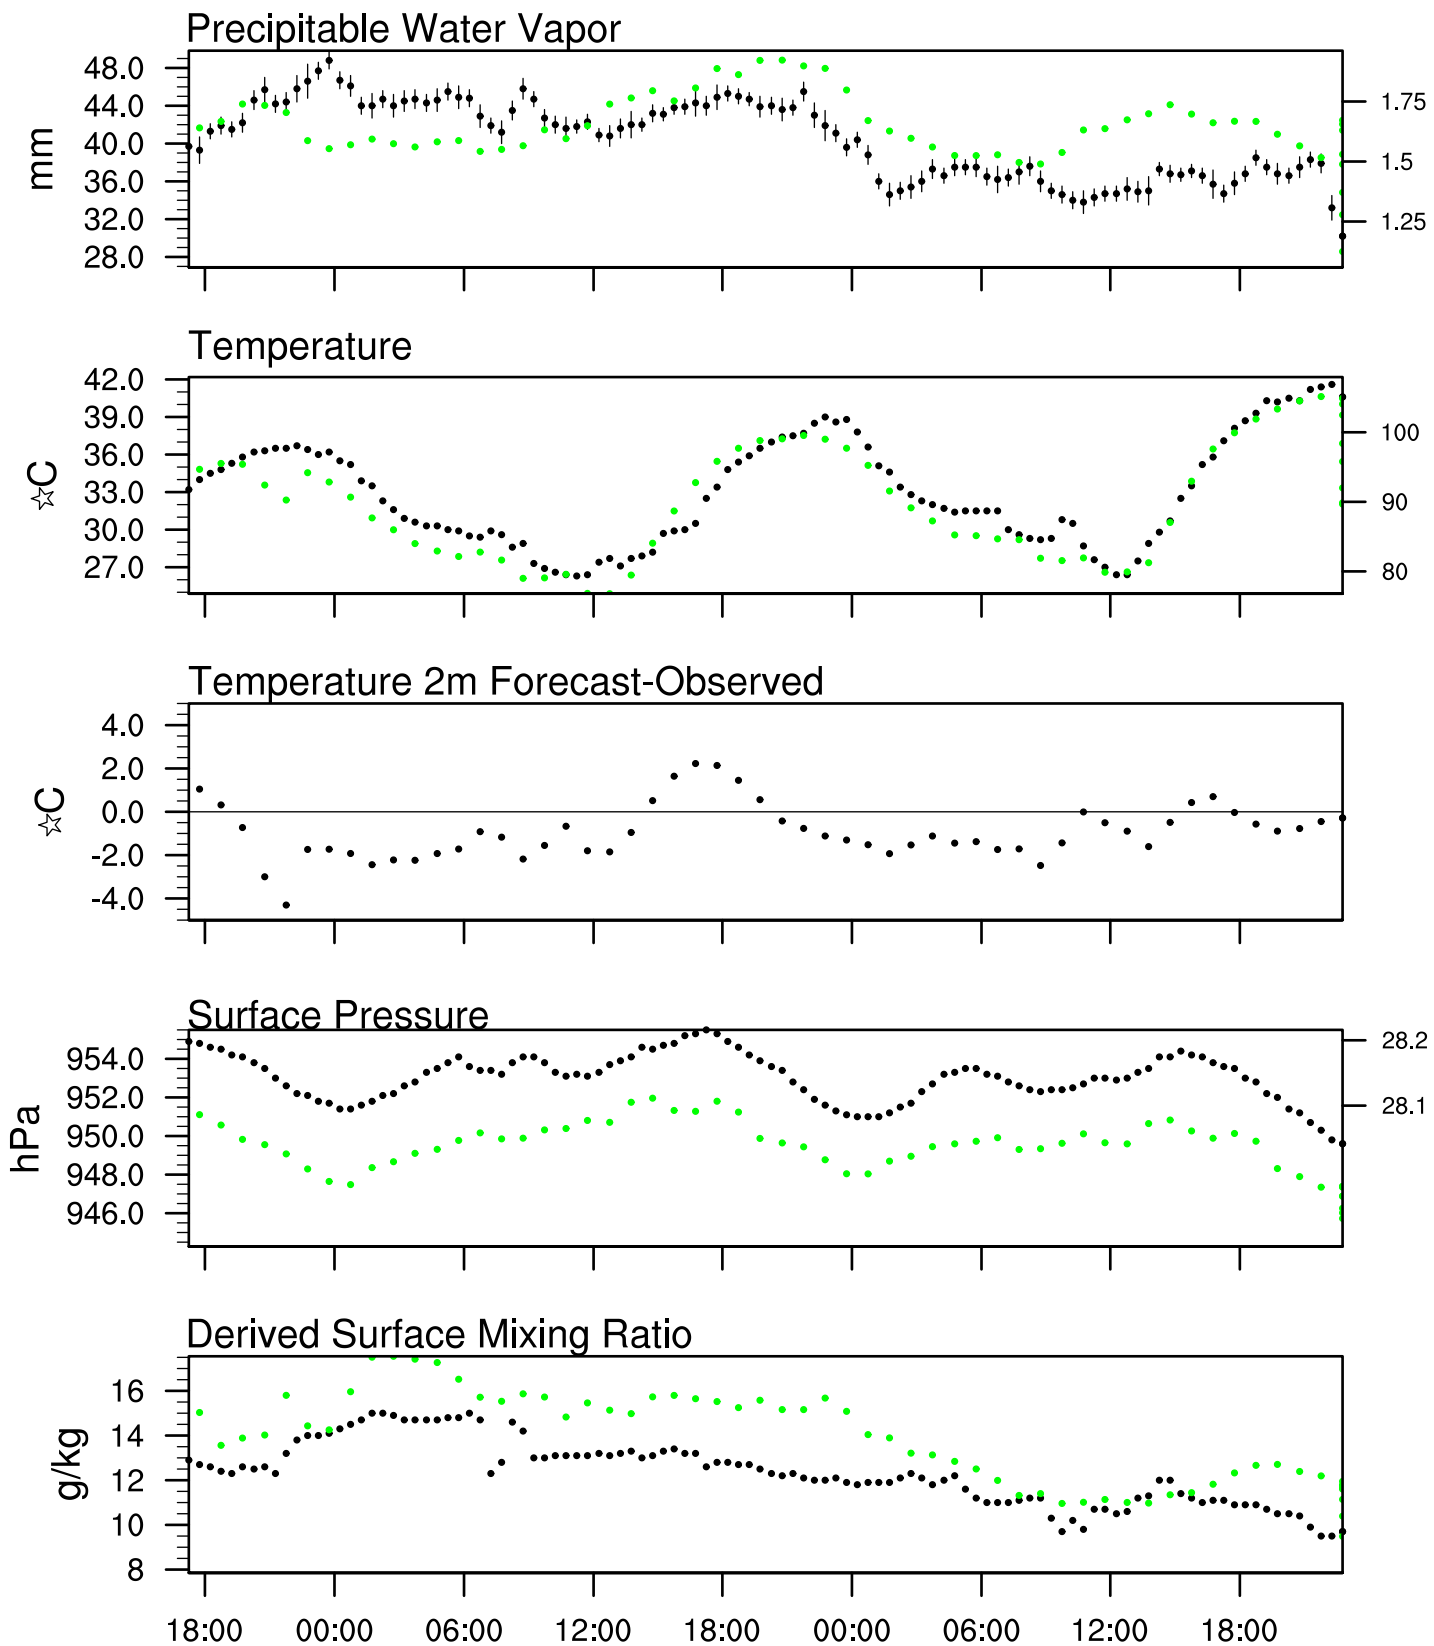

# Organ Pipe, AZ 21Aug 2020 17Z

Plcl=783 Tlcl[C]=15 Shox=-2 Pwat[cm]=4 Cape[J]= 1677