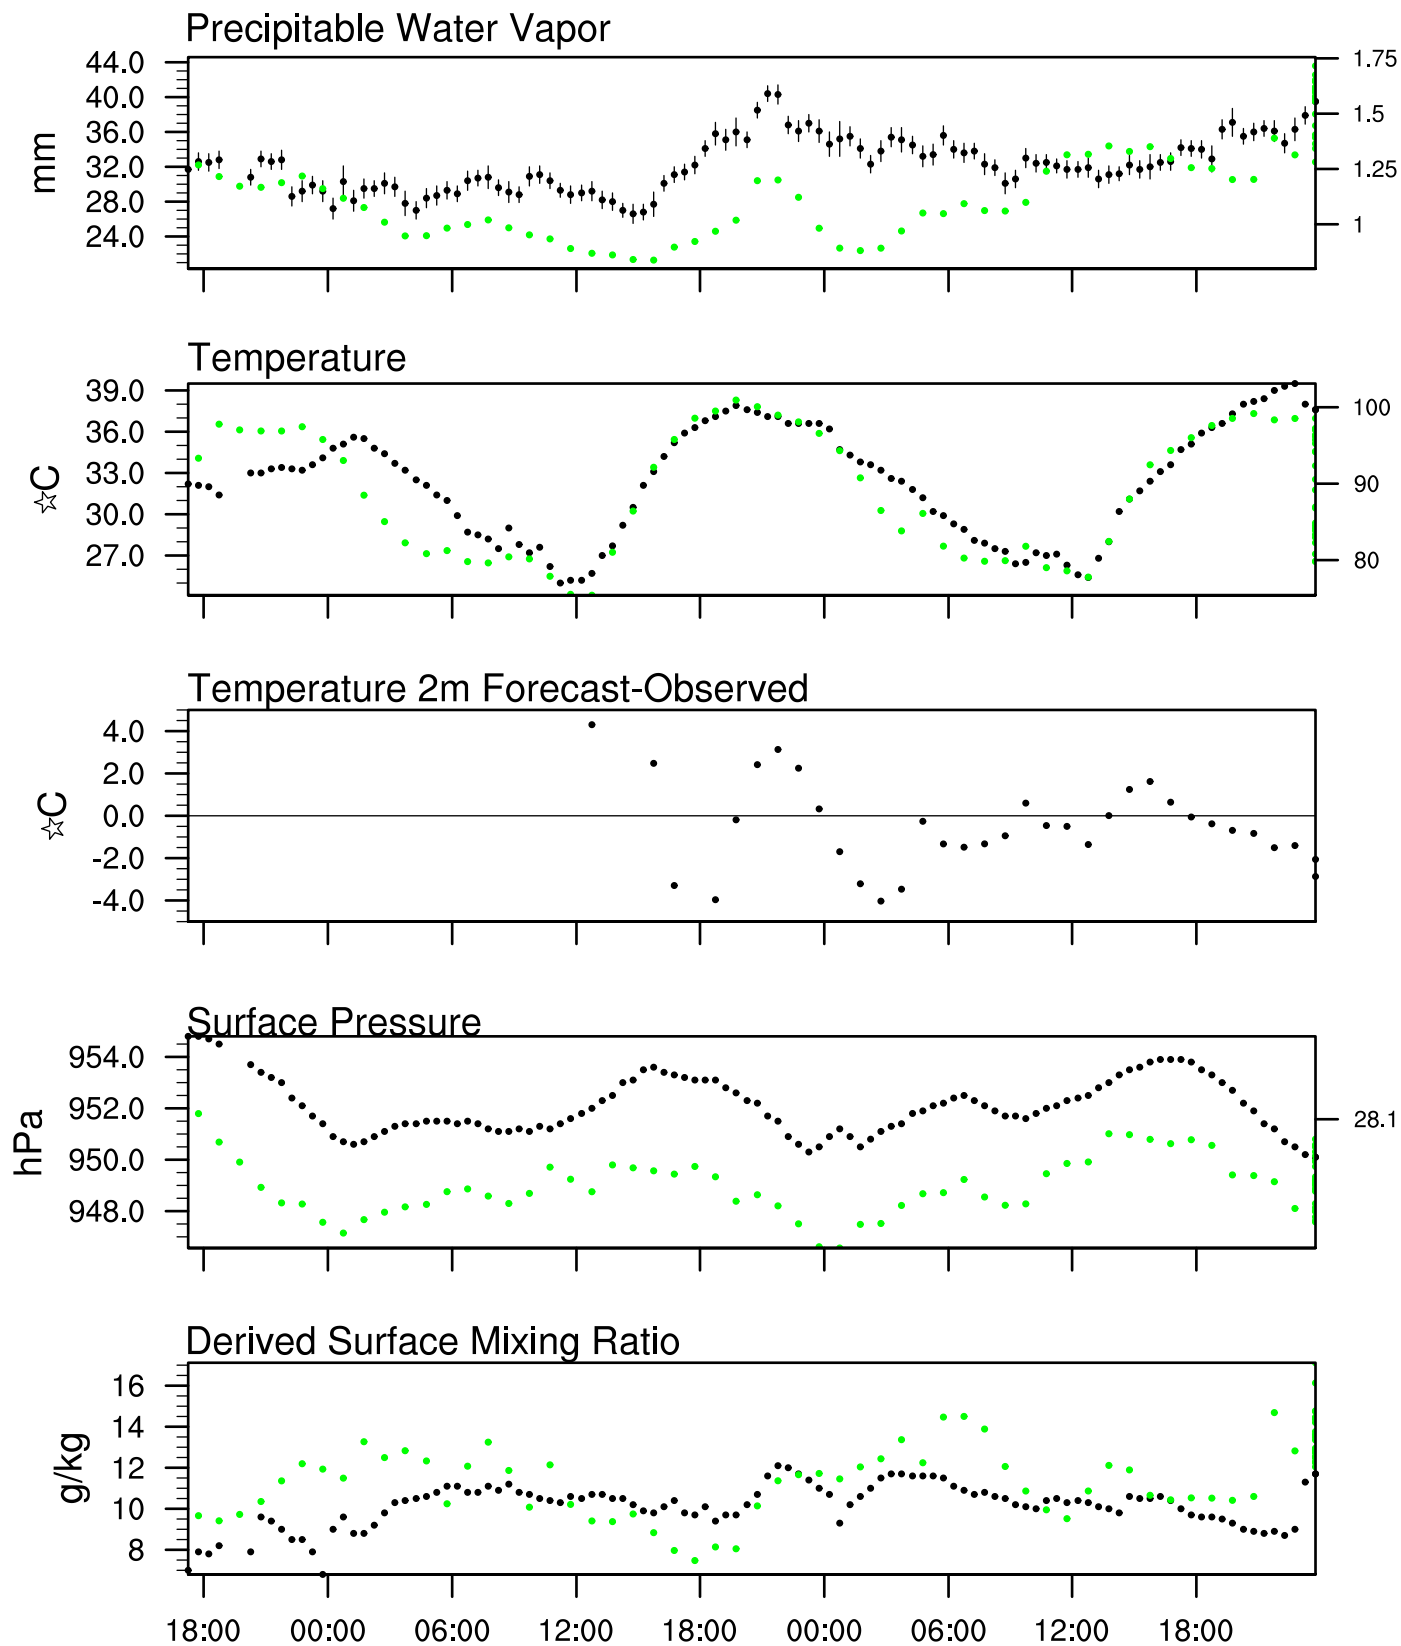

Organ Pipe, AZ

20 Jul 2020 17:45 UTC - 24 Jul 2020 6:15 UTC

Organ Pipe, AZ 20Jul 2020 17Z

Plcl=707 Tlcl[C]=8 Shox=6 Pwat[cm]=3 Cape[J]= 551

Organ Pipe, AZ 21 Jul 2020 5Z

Plcl=770 Tlcl[C]=10 Shox=6 Pwat[cm]=2 Cape[J]= 7