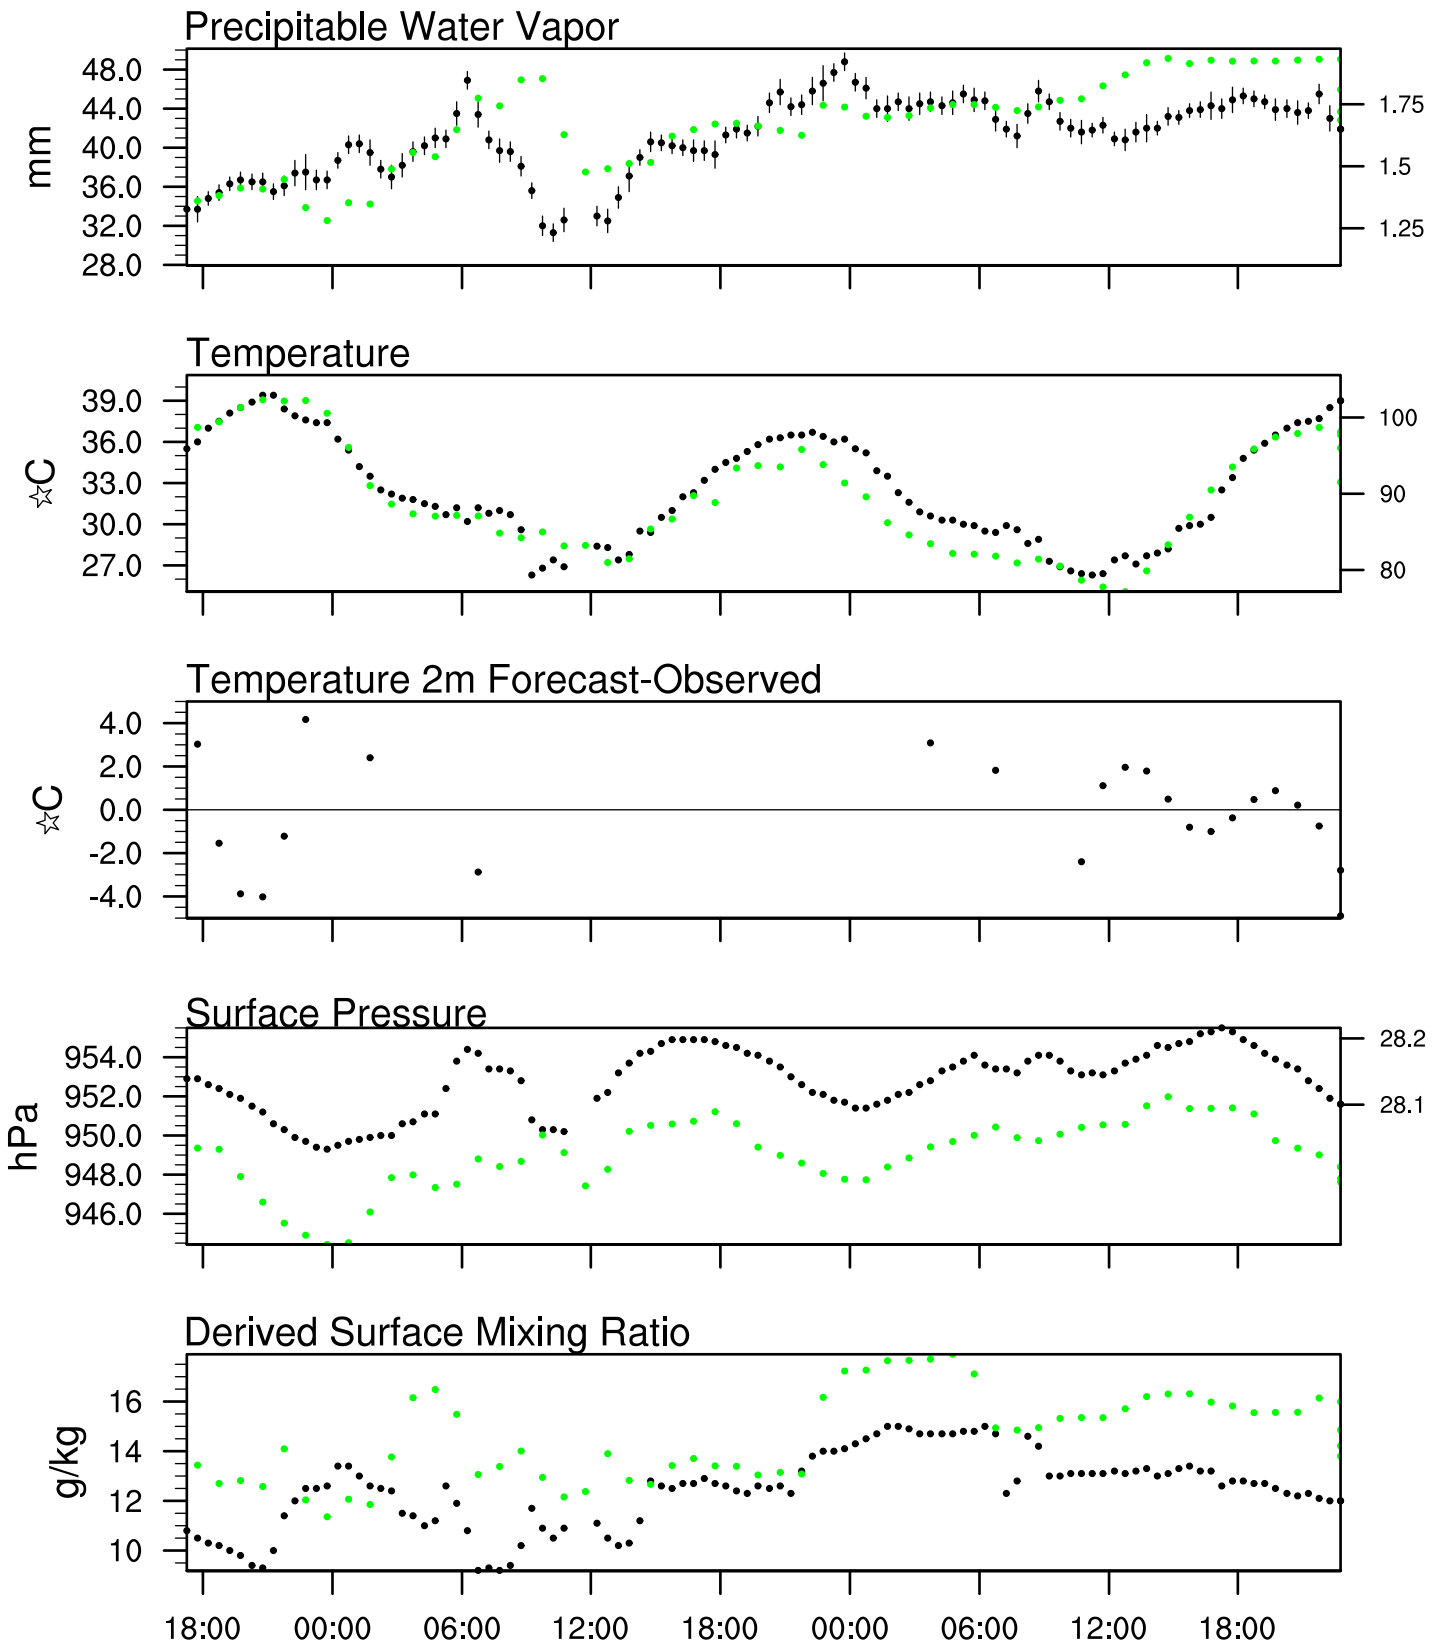

Organ Pipe, AZ

20 Aug 2020 17:45 UTC - 24 Aug 2020 6:15 UTC

Organ Pipe, AZ 20Aug 2020 17Z

Plcl=734 Tlcl[C]=14 Shox=0 Pwat[cm]=3 Cape[J]= 3331

Organ Pipe, AZ 21 Aug 2020 5Z

Plcl=808 Tlcl[C]=17 Shox=-3 Pwat[cm]=4 Cape[J]= 2658