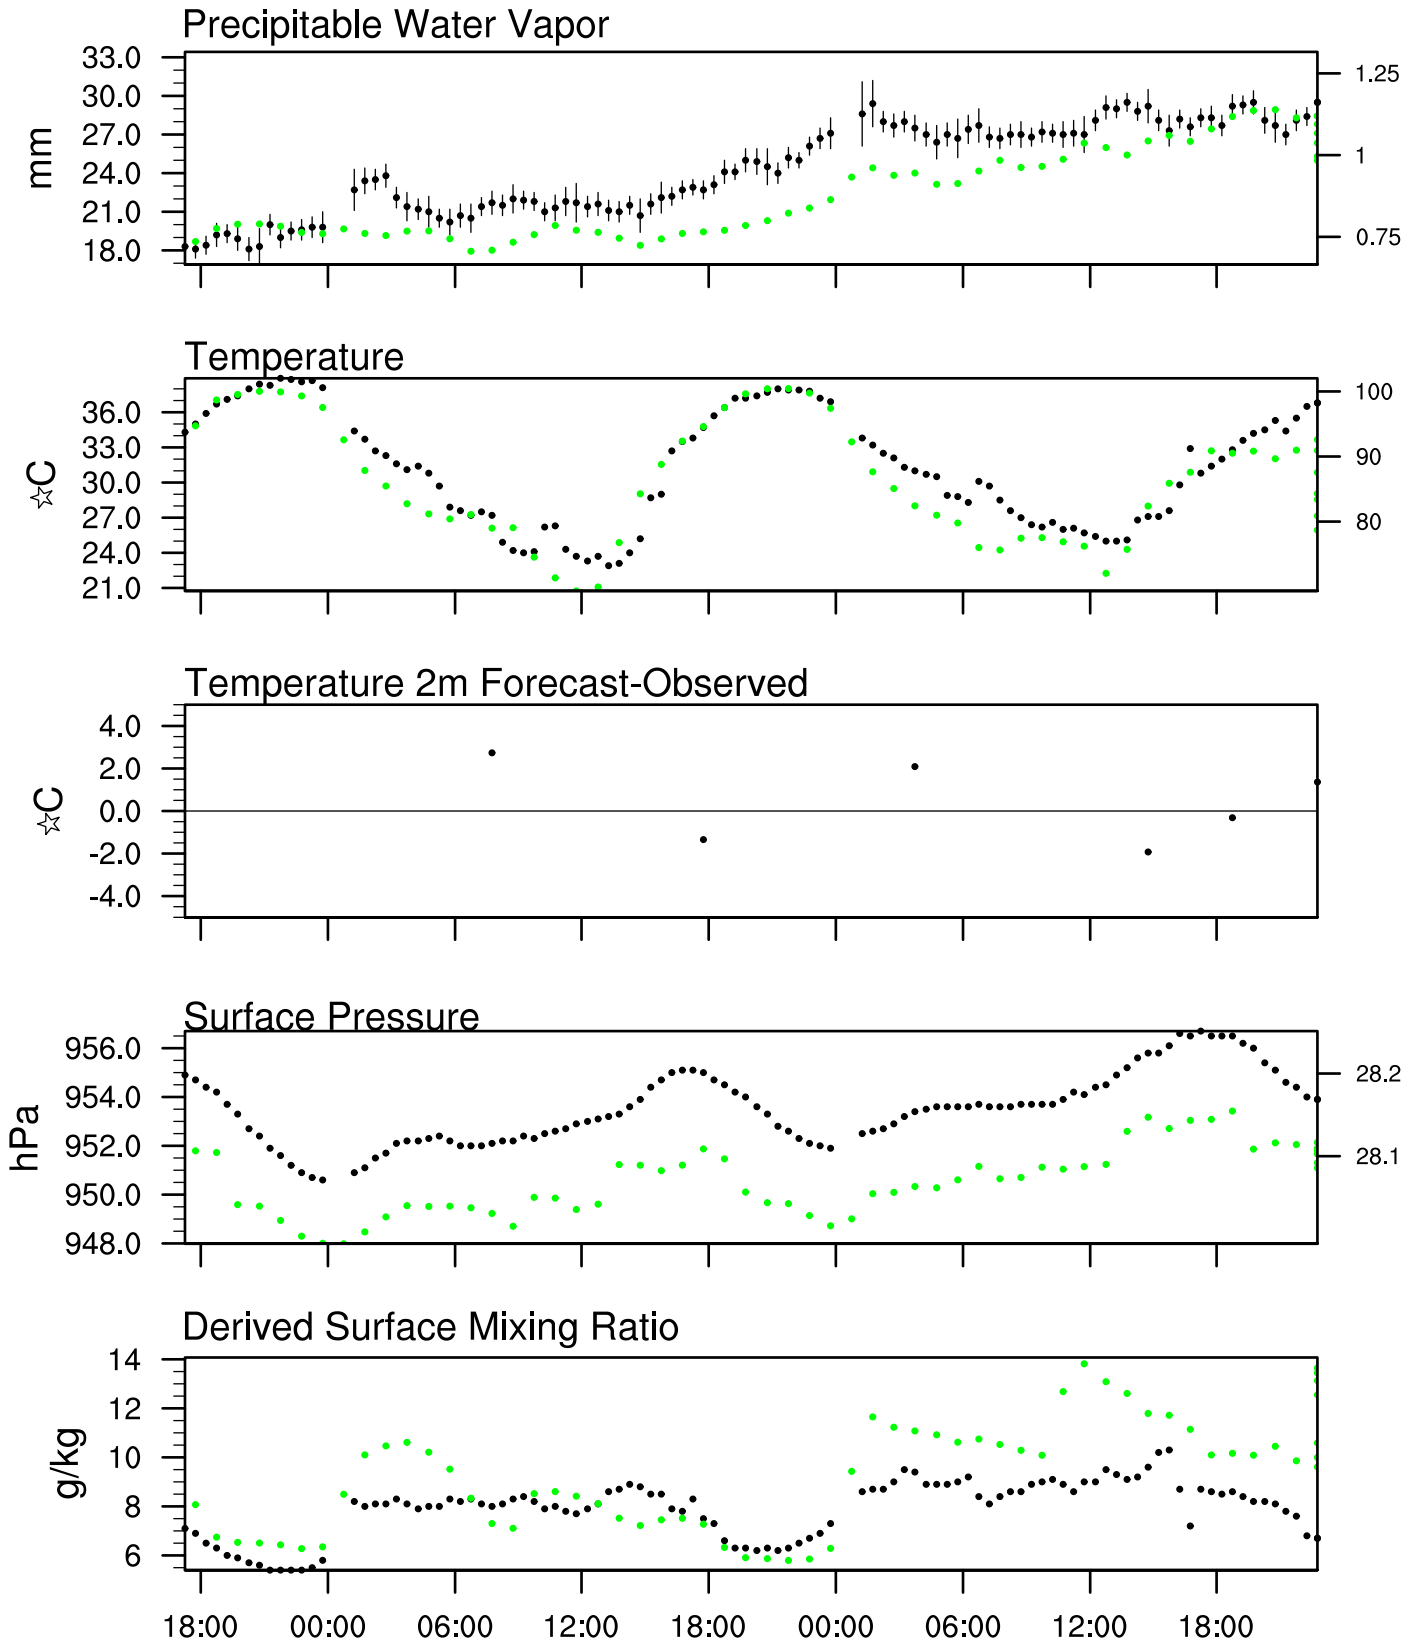

# Organ Pipe, AZ

19 Sep 2020 17:45 UTC - 23 Sep 2020 6:15 UTC