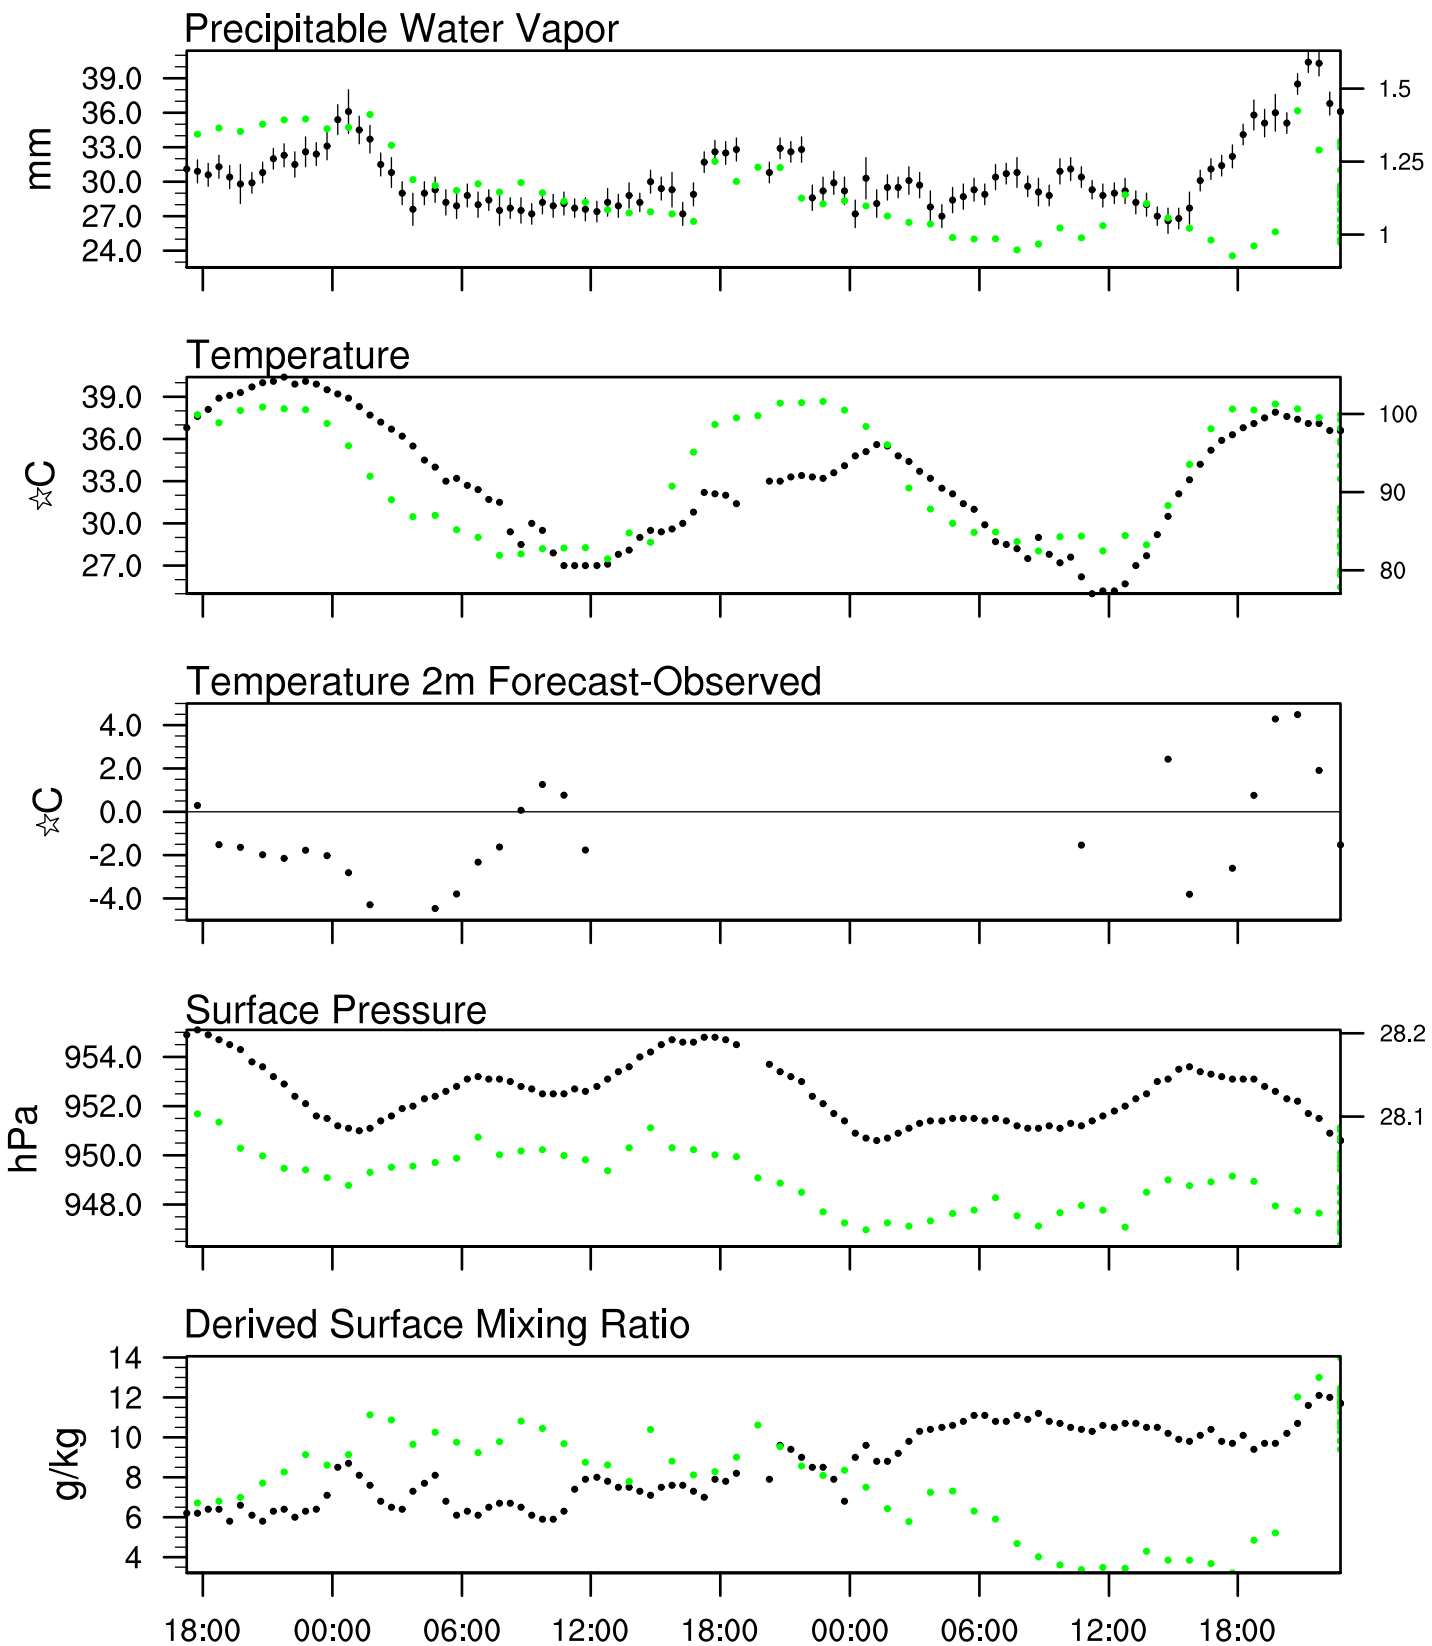

Organ Pipe, AZ

19 Jul 2020 17:45 UTC - 23 Jul 2020 6:15 UTC

Organ Pipe, AZ 19Jul 2020 17Z

Plcl=630 Tlcl[C]=1 Shox=2 Pwat[cm]=3 Cape[J]= 290

Organ Pipe, AZ 20Jul 2020 5Z

Plcl=744 Tlcl[C]=9 Shox=4 Pwat[cm]=3 Cape[J]= 92