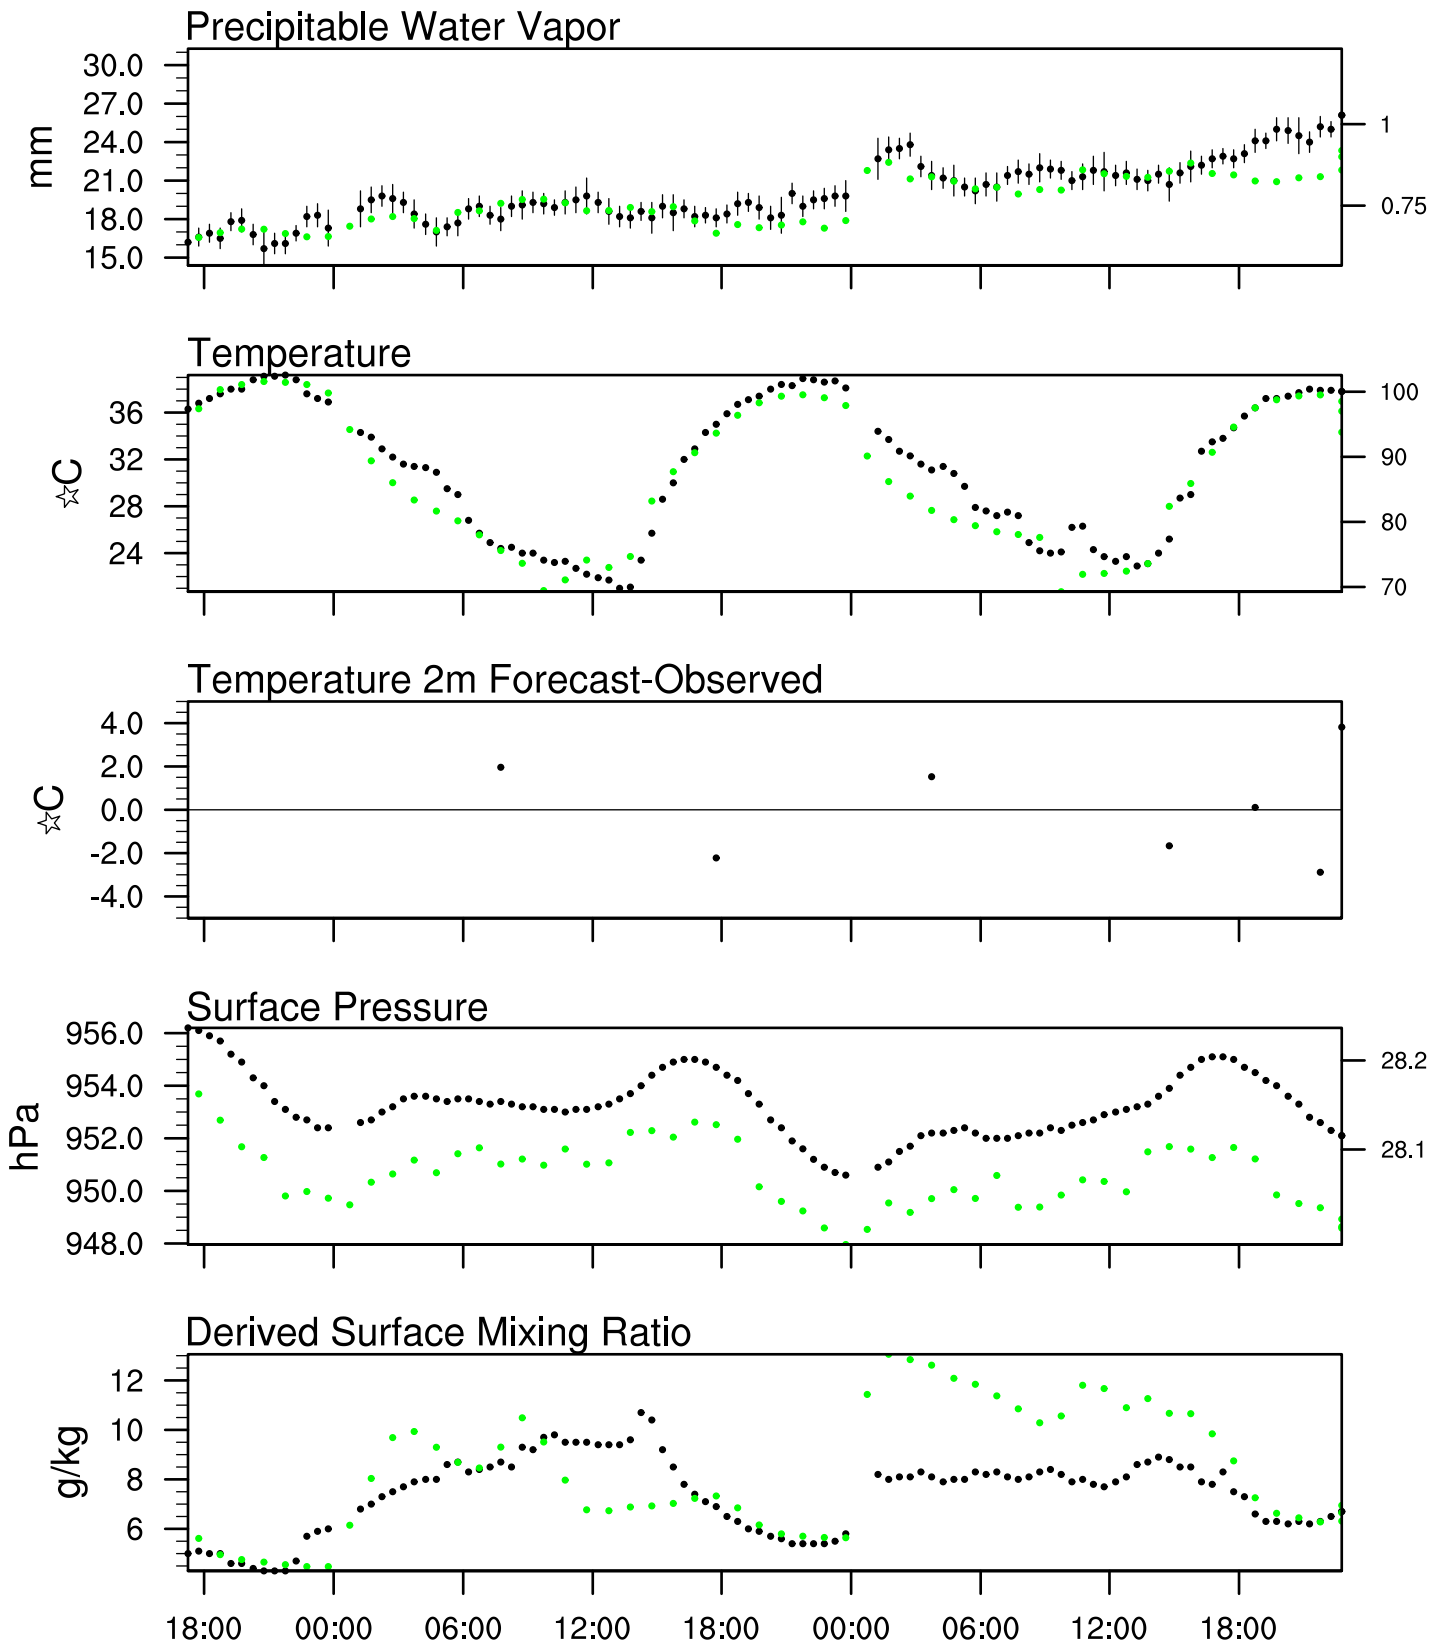

Organ Pipe, AZ

18 Sep 2020 17:45 UTC - 22 Sep 2020 6:15 UTC

Organ Pipe, AZ 18Sep 2020 17Z

Plcl=623 Tlcl[C]=0 Shox=7 Pwat[cm]=2 Cape[J]= 7

Organ Pipe, AZ 19Sep 2020 5Z

Plcl=732 Tlcl[C]=7 Shox=6 Pwat[cm]=2 Cape[J]= 0