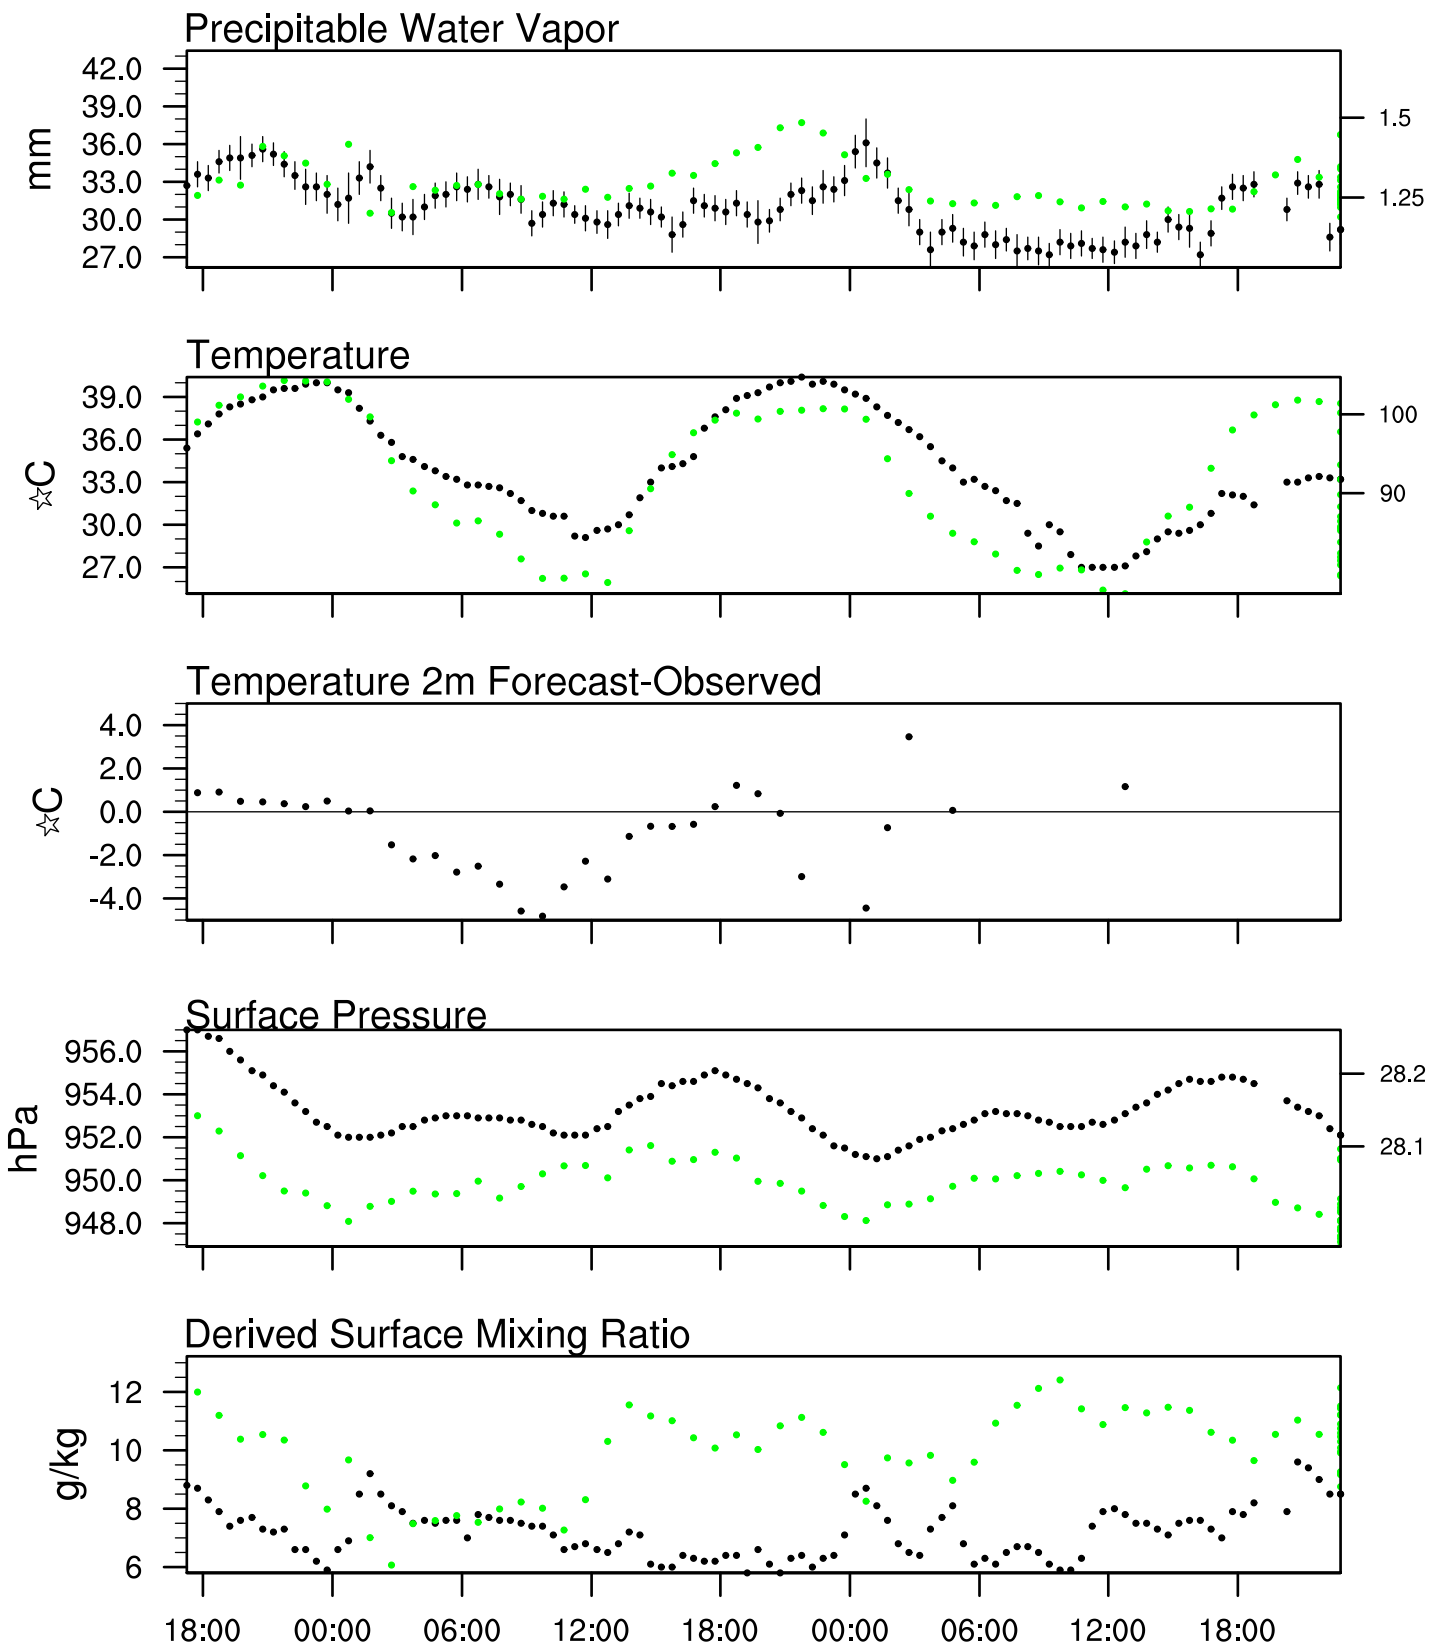

Organ Pipe, AZ

18 Jul 2020 17:45 UTC - 22 Jul 2020 6:15 UTC

Organ Pipe, AZ 19Jul 2020 5Z

Ptcl=700 Tlcl[C]=5 Shox=0 Pwat[cm]=3 Cape[J]= 0

Organ Pipe, AZ 19Jul 2020 17Z

Ptcl=694 Tlcl[C]=8 Shox=0 Pwat[cm]=3 Cape[J]= 1507