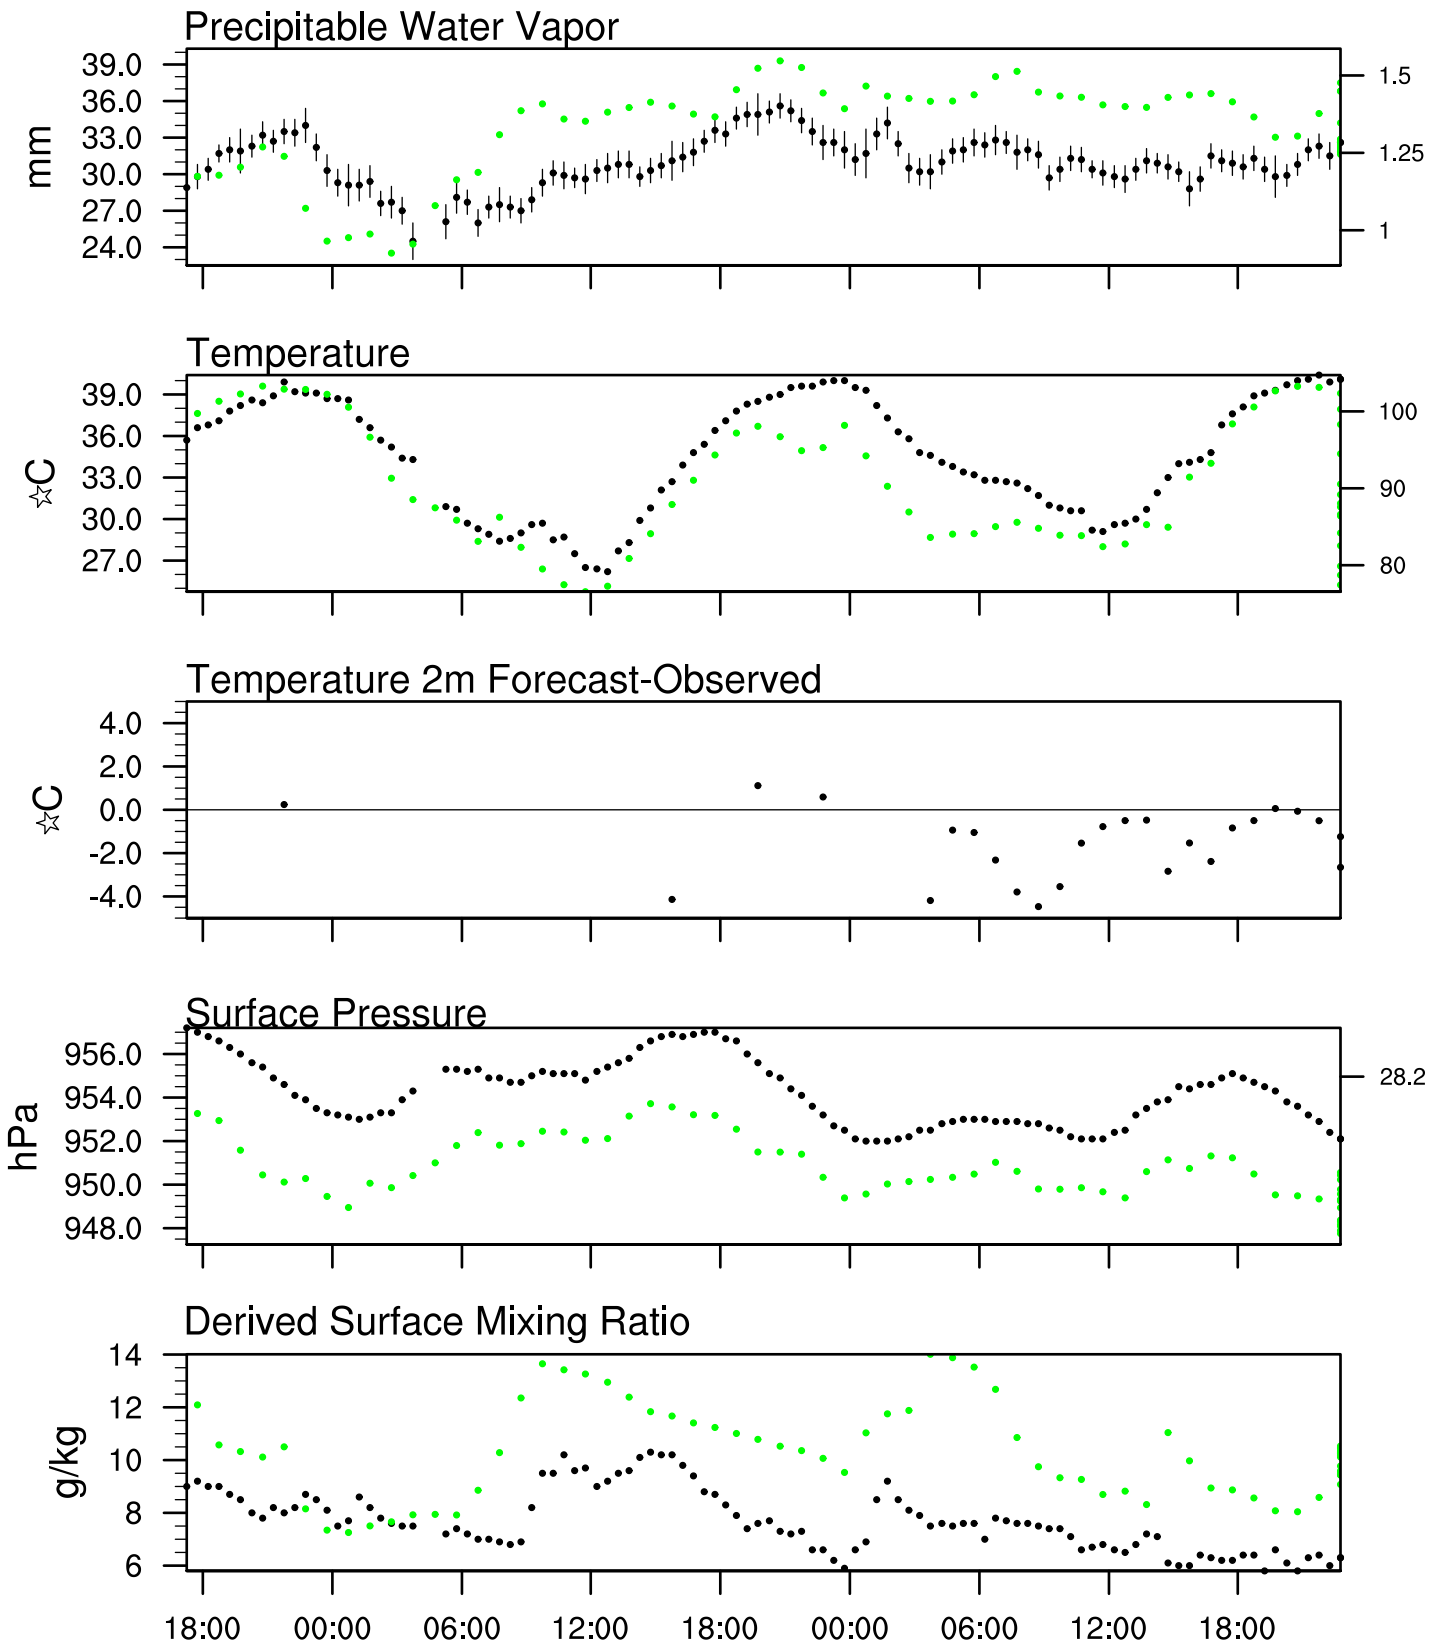

Organ Pipe, AZ

17 Jul 2020 17:45 UTC - 21 Jul 2020 6:15 UTC

Organ Pipe, AZ 17Jul 2020 17Z

Plcl=719 Tlcl[C]=11 Shox=0 Pwat[cm]=3 Cape[J]= 2126

Organ Pipe, AZ 18Jul 2020 5Z

Plcl=707 Tlcl[C]=5 Shox=3 Pwat[cm]=3 Cape[J]= 0