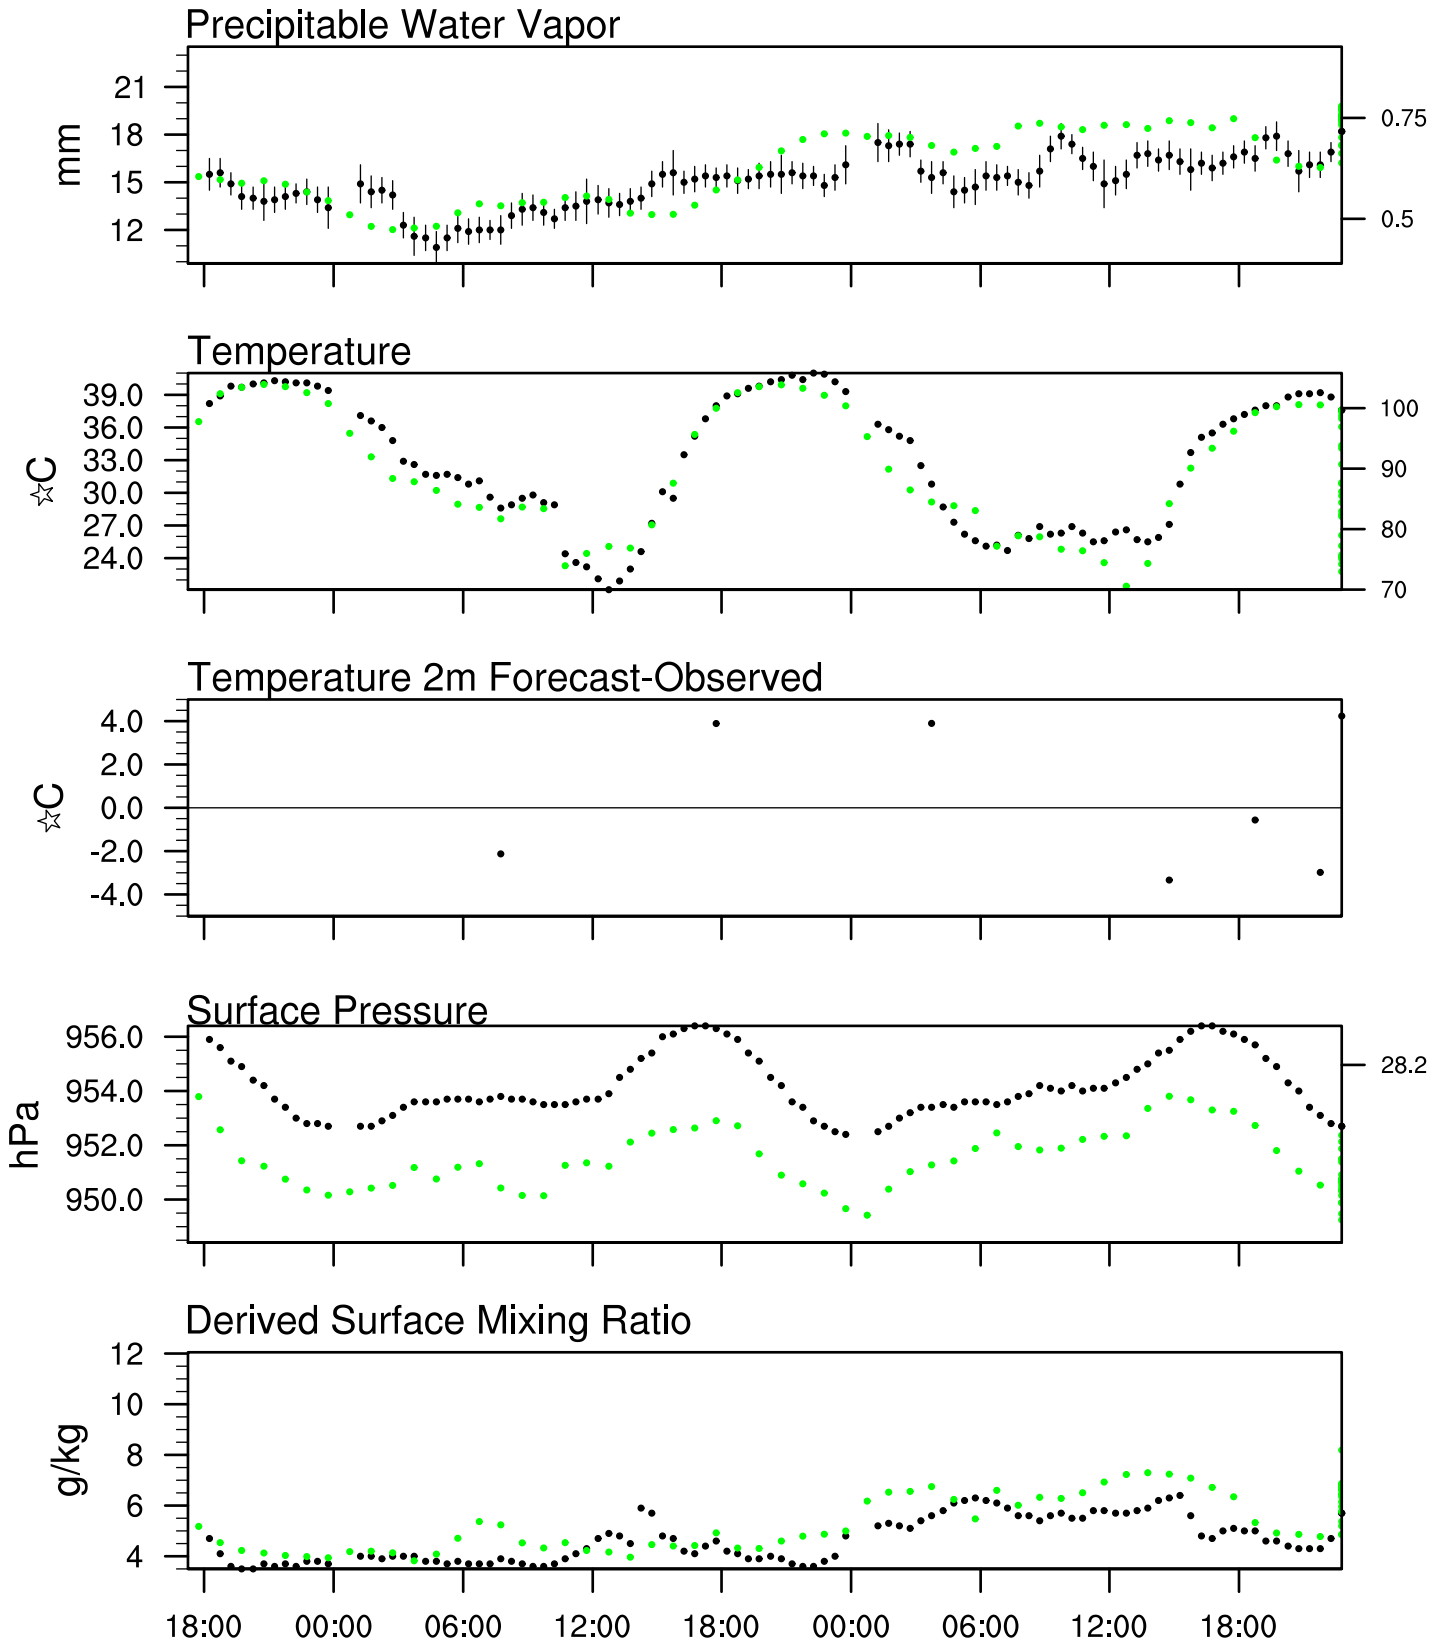

Organ Pipe, AZ

16 Sep 2020 17:45 UTC - 20 Sep 2020 6:15 UTC

Organ Pipe, AZ 16Sep 2020 17Z

Plcl=614 Tlcl[C]=-1 Shox=7 Pwat[cm]=2 Cape[J]= 7

Organ Pipe, AZ 17Sep 2020 5Z

Plcl=641 Tlcl[C]=-3 Shox=8 Pwat[cm]=1 Cape[J]= 0

Organ Pipe, AZ 17Sep 2020 17Z

Plcl=604 Tlcl[C]=-3 Shox=7 Pwat[cm]=1 Cape[J]= 15

Organ Pipe, AZ 18Sep 2020 5Z

Plcl=657 Tlcl[C]=0 Shox=6 Pwat[cm]=2 Cape[J]= 0

Organ Pipe, AZ 18Sep 2020 17Z

Plcl=649 Tlcl[C]=1 Shox=7 Pwat[cm]=2 Cape[J]= 4