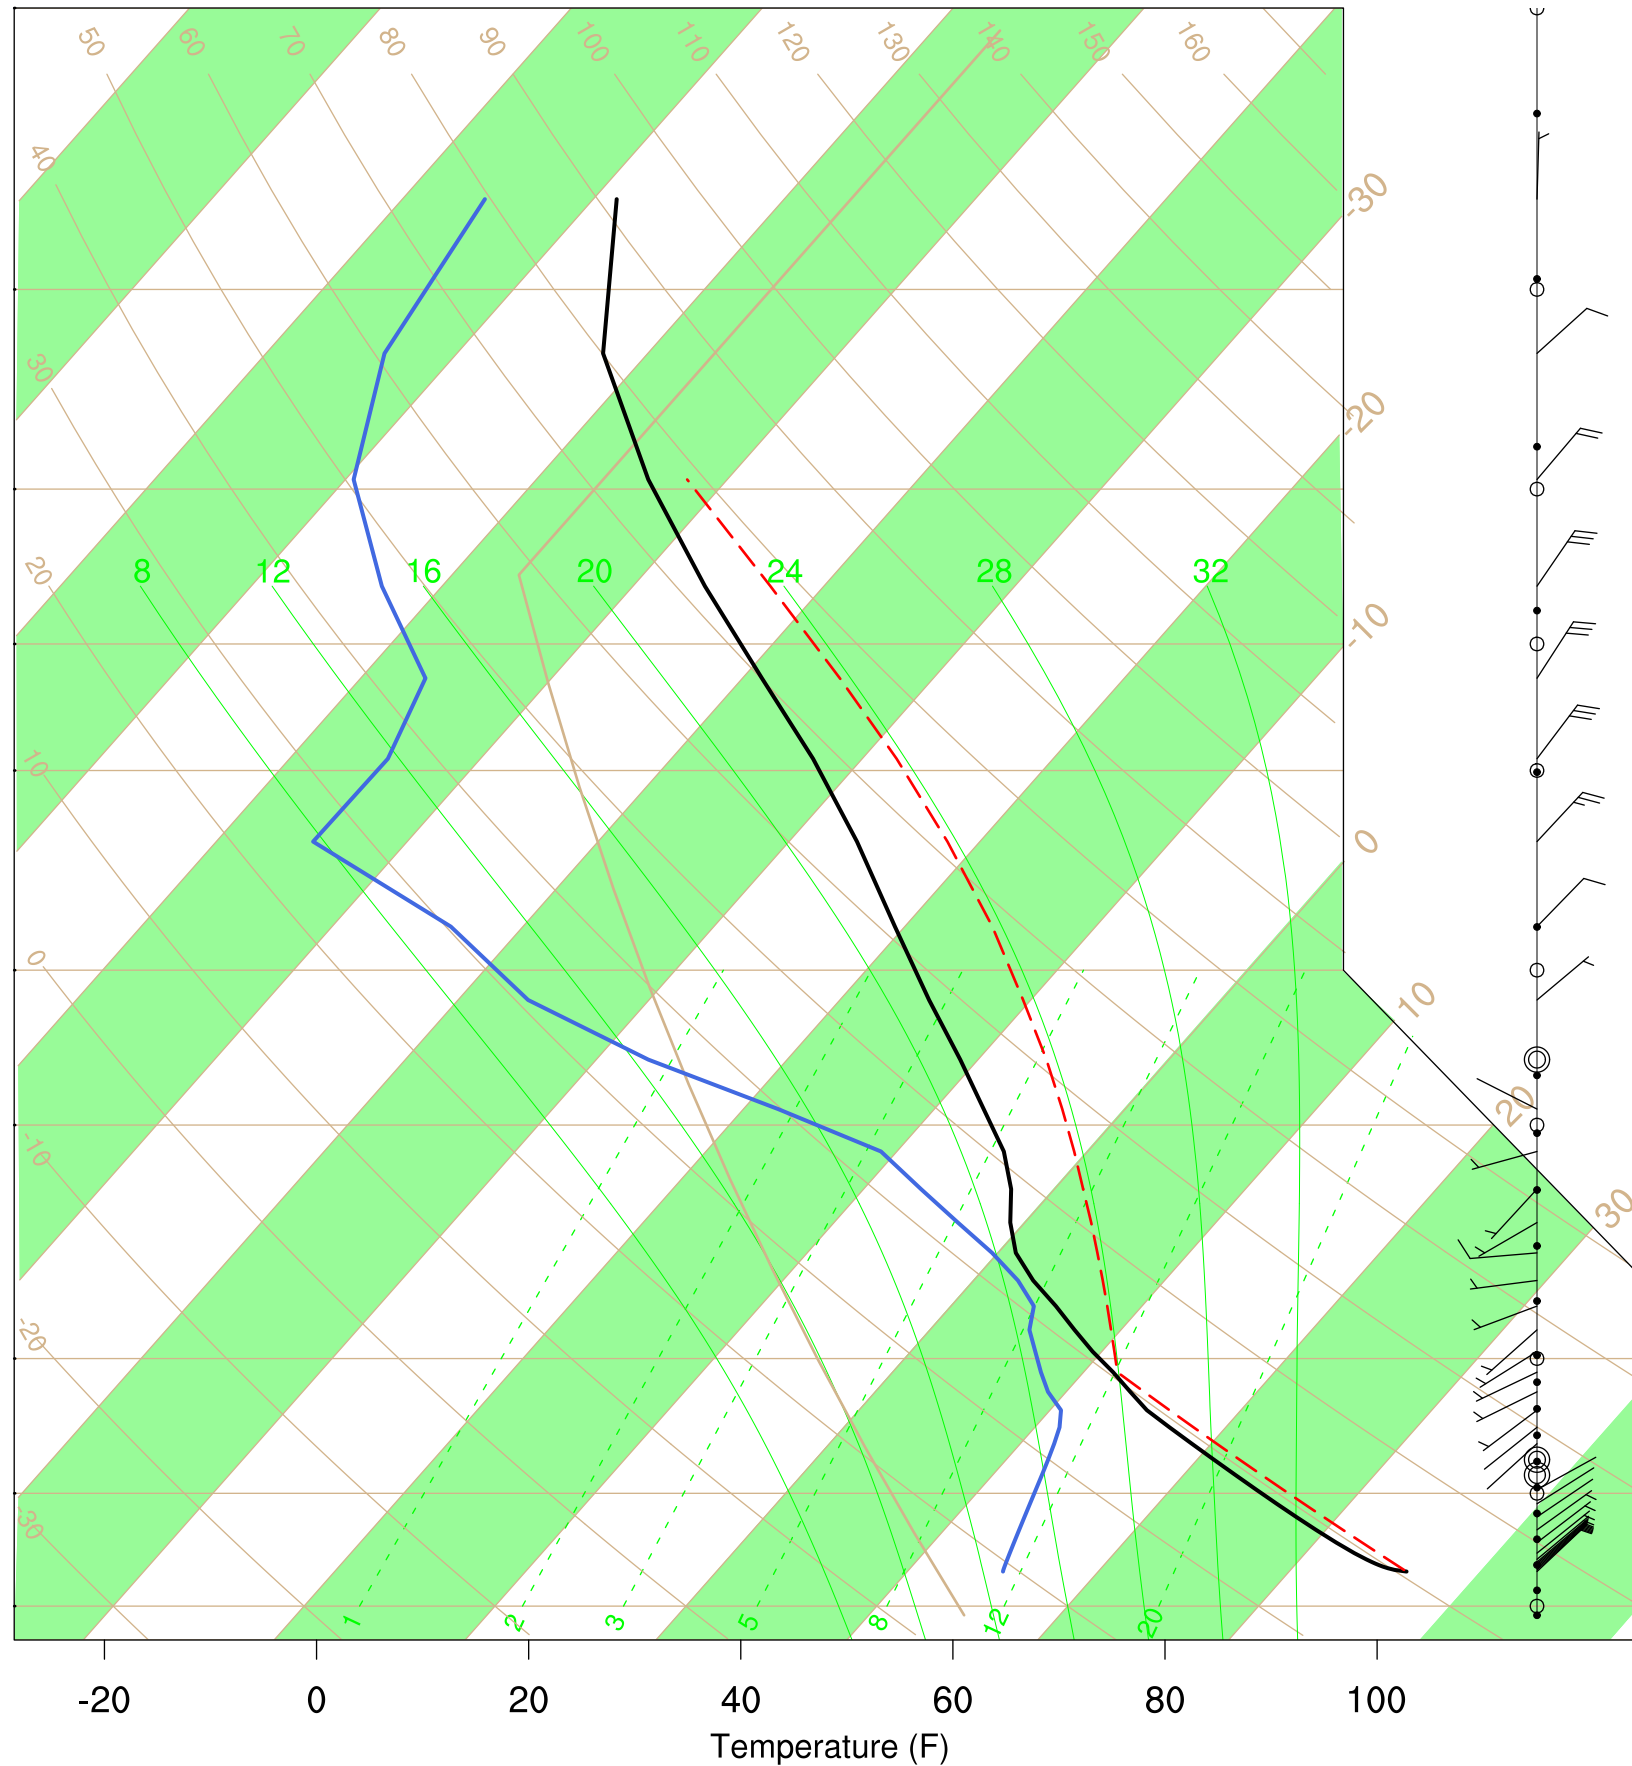

Organ Pipe, AZ

16 Jul 2020 17:45 UTC - 20 Jul 2020 6:15 UTC

Organ Pipe, AZ 16Jul 2020 17Z

Plcl=646 Tlcl[C]=3 Shox=5 Pwat[cm]=2 Cape[J]= 110

Organ Pipe, AZ 17Jul 2020 5Z

Ptcl=709 Tlcl[C]=4 Shox=4 Pwat[cm]=2 Cape[J]= 0

Organ Pipe, AZ 17Jul 2020 17Z

Plcl=736 Tlcl[C]=11 Shox=-1 Pwat[cm]=3 Cape[J]= 1626

Organ Pipe, AZ 18Jul 2020 5Z

Plcl=788 Tlcl[C]=14 Shox=-1 Pwat[cm]=4 Cape[J]= 890

Organ Pipe, AZ 18Jul 2020 17Z

Plcl=711 Tlcl[C]=10 Shox=-1 Pwat[cm]=4 Cape[J]= 1544

Organ Pipe, AZ 19Jul 2020 5Z

Plcl=715 Tlcl[C]=7 Shox=0 Pwat[cm]=4 Cape[J]= 6

Organ Pipe, AZ 19Jul 2020 17Z

Plcl=671 Tlcl[C]=6 Shox=1 Pwat[cm]=4 Cape[J]= 487

Organ Pipe, AZ 20Jul 2020 5Z

Plcl=734 Tlcl[C]=9 Shox=0 Pwat[cm]=3 Cape[J]= 104