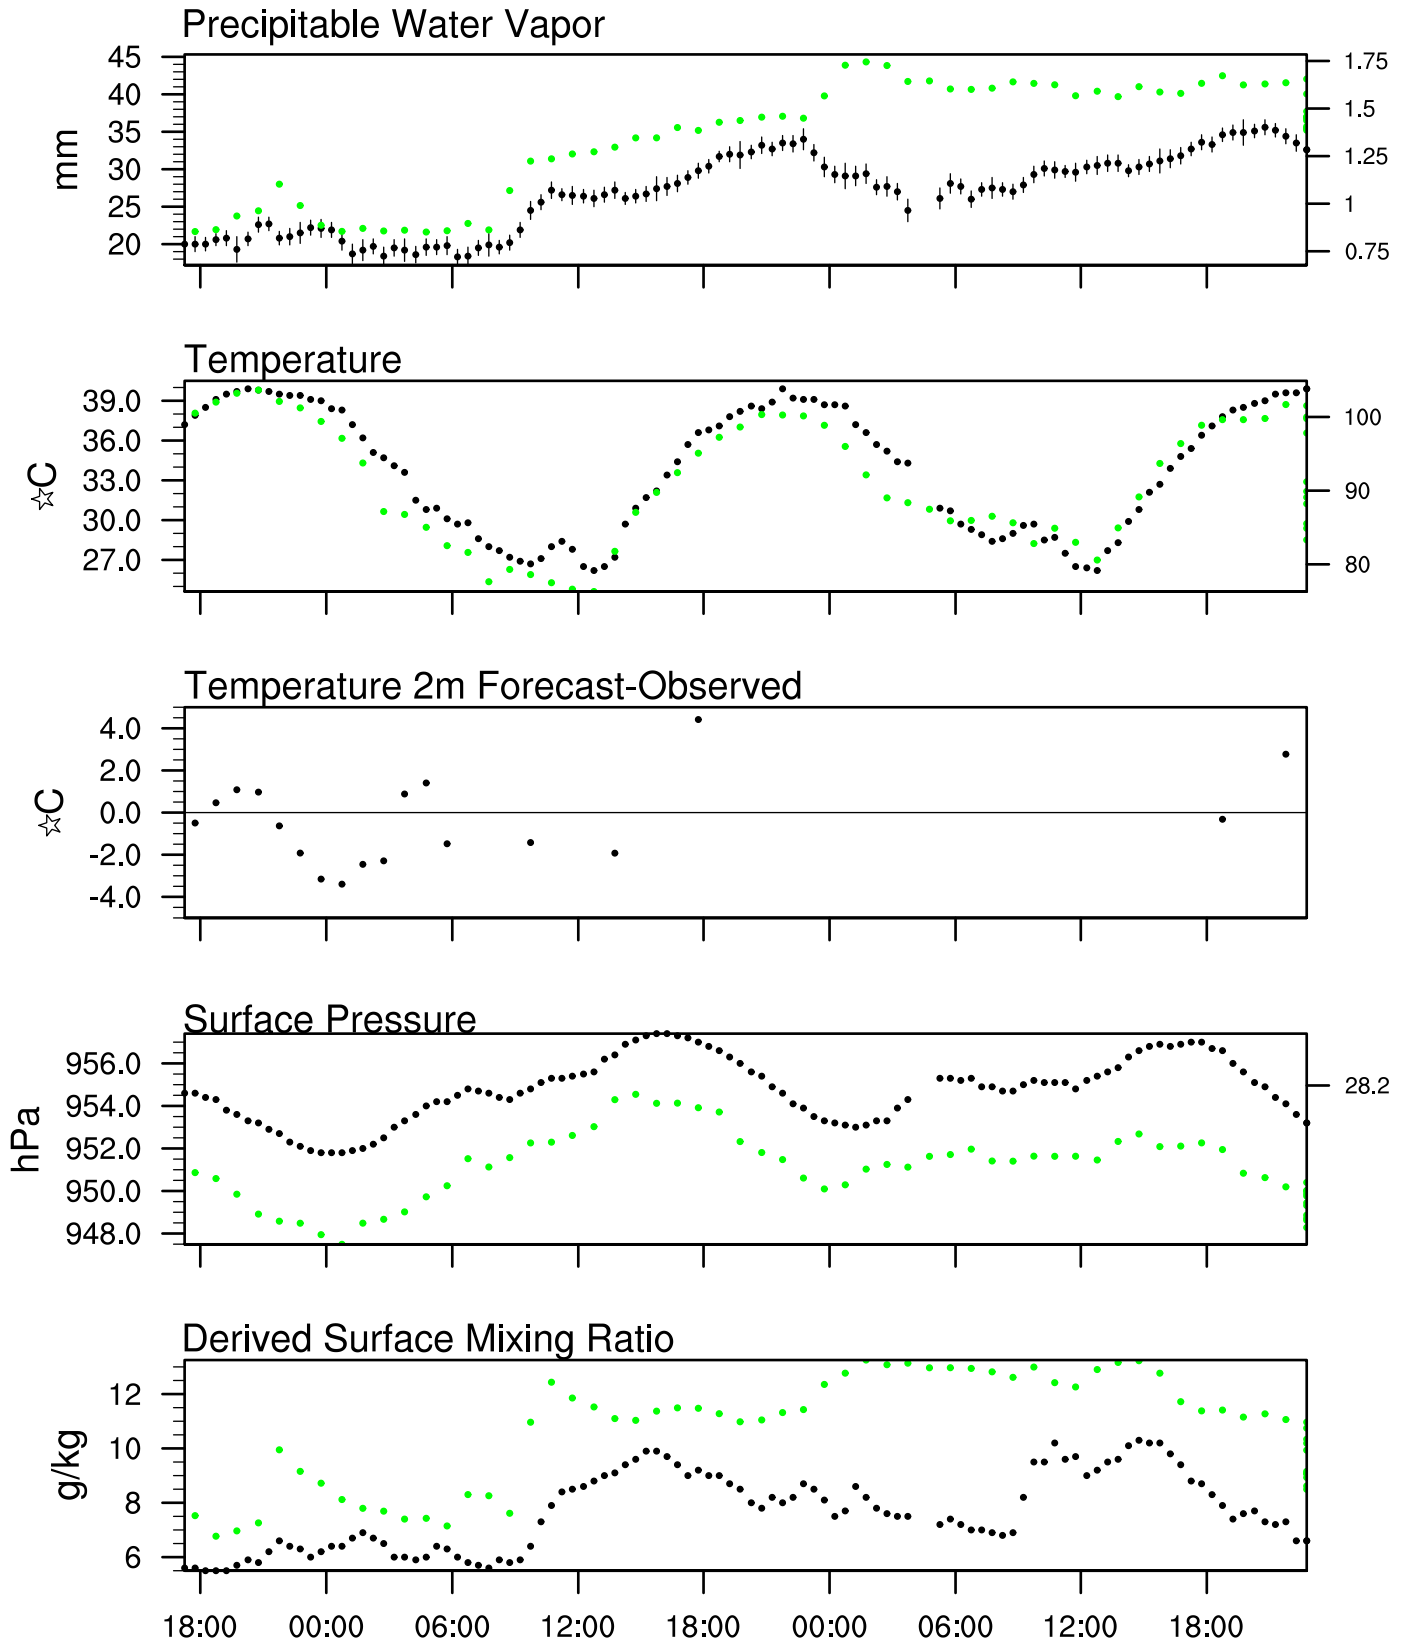

Organ Pipe, AZ

16 Jul 2020 17:45 UTC - 20 Jul 2020 6:15 UTC

Organ Pipe, AZ 16Jul 2020 17Z

Plcl=646 Tlcl[C]=3 Shox=5 Pwat[cm]=2 Cape[J]= 110

Organ Pipe, AZ 17Jul 2020 5Z

Ptcl=709 Tlcl[C]=4 Shox=4 Pwat[cm]=2 Cape[J]= 0