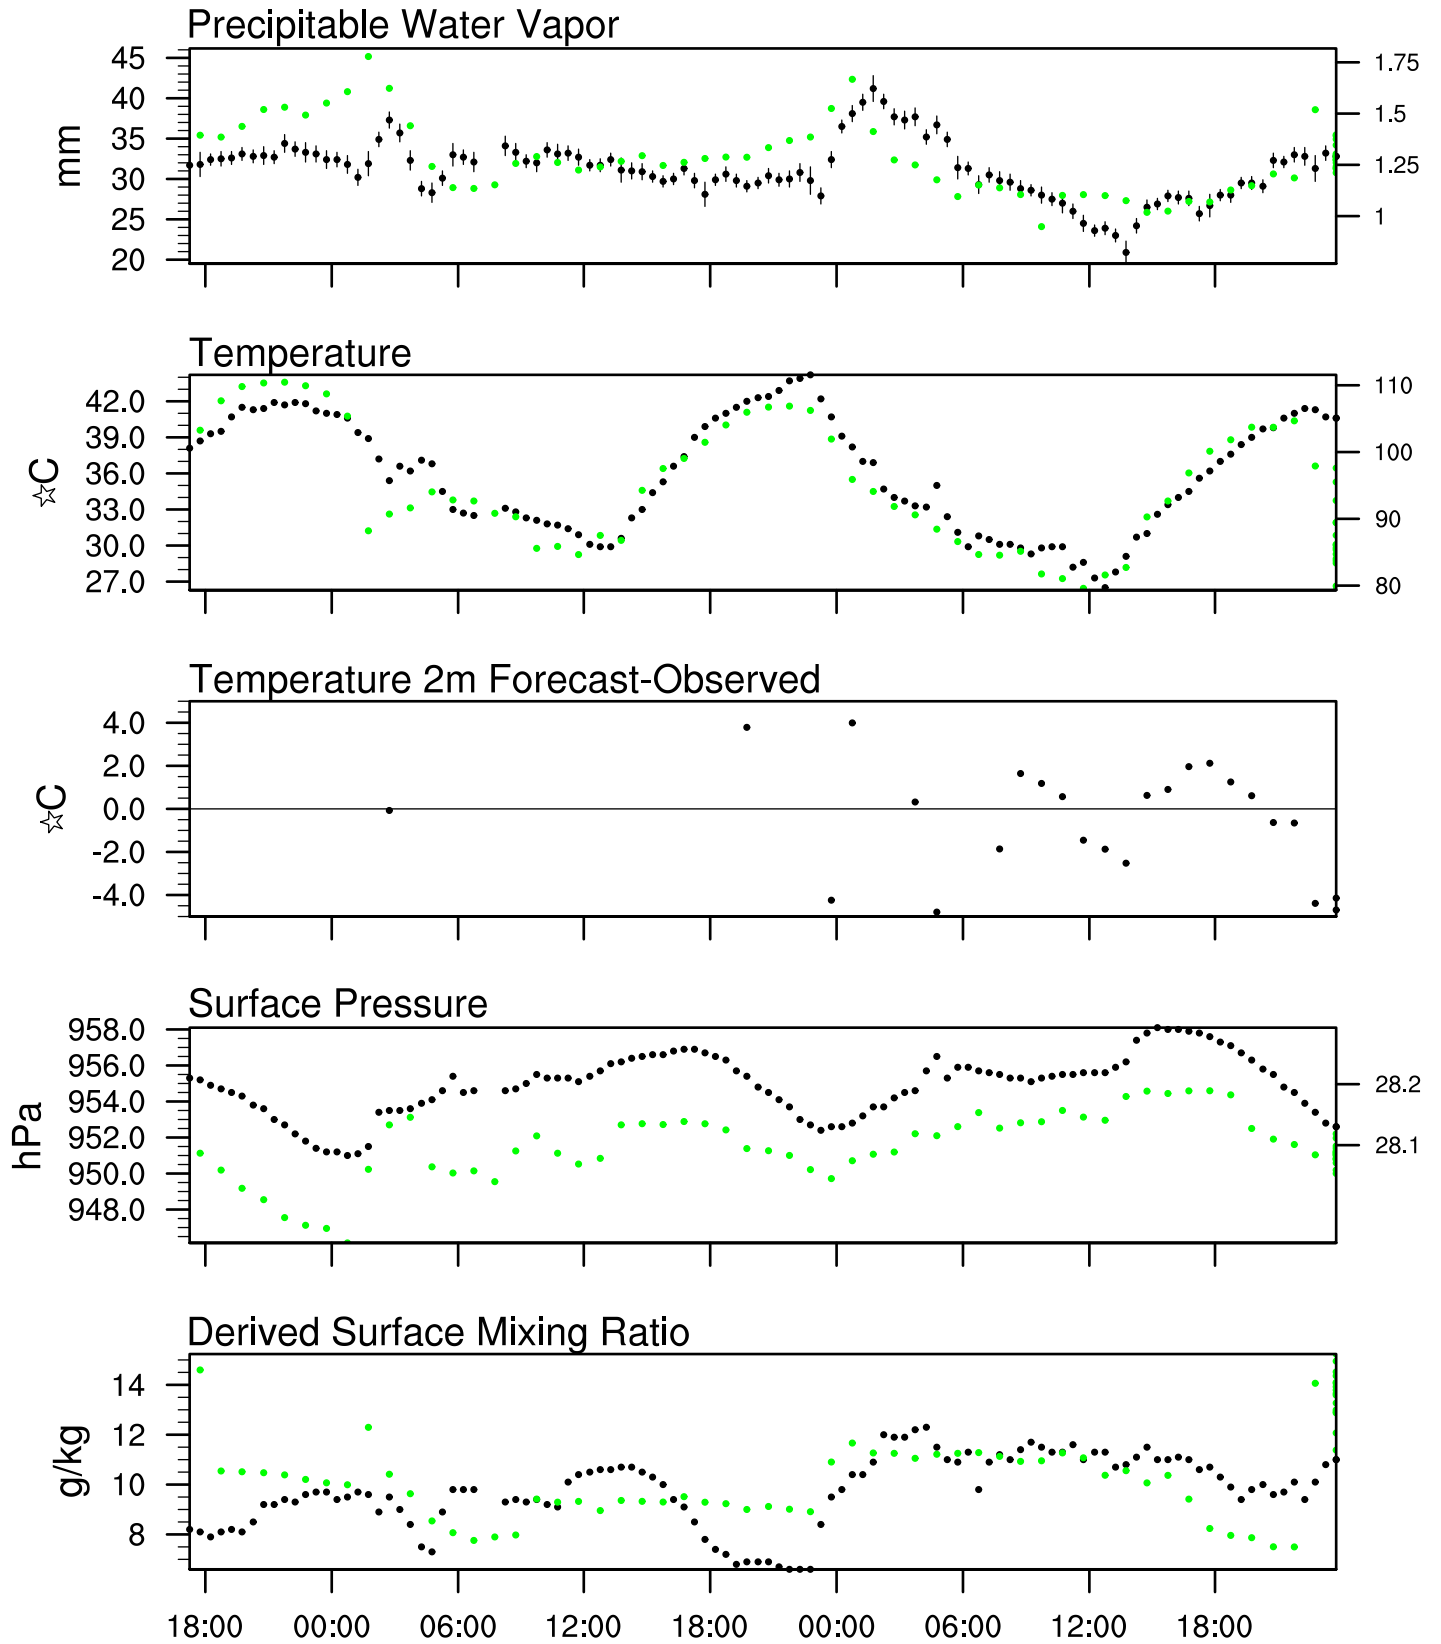

Organ Pipe, AZ

16 Aug 2020 17:45 UTC - 20 Aug 2020 6:15 UTC

Organ Pipe, AZ 16Aug 2020 17Z

Plcl=696 Tlcl[C]=9 Shox=-1 Pwat[cm]=4 Cape[J]= 1719

Organ Pipe, AZ 17Aug 2020 5Z

Ptcl=665 Tlcl[C]=4 Shox=0 Pwat[cm]=3 Cape[J]=59