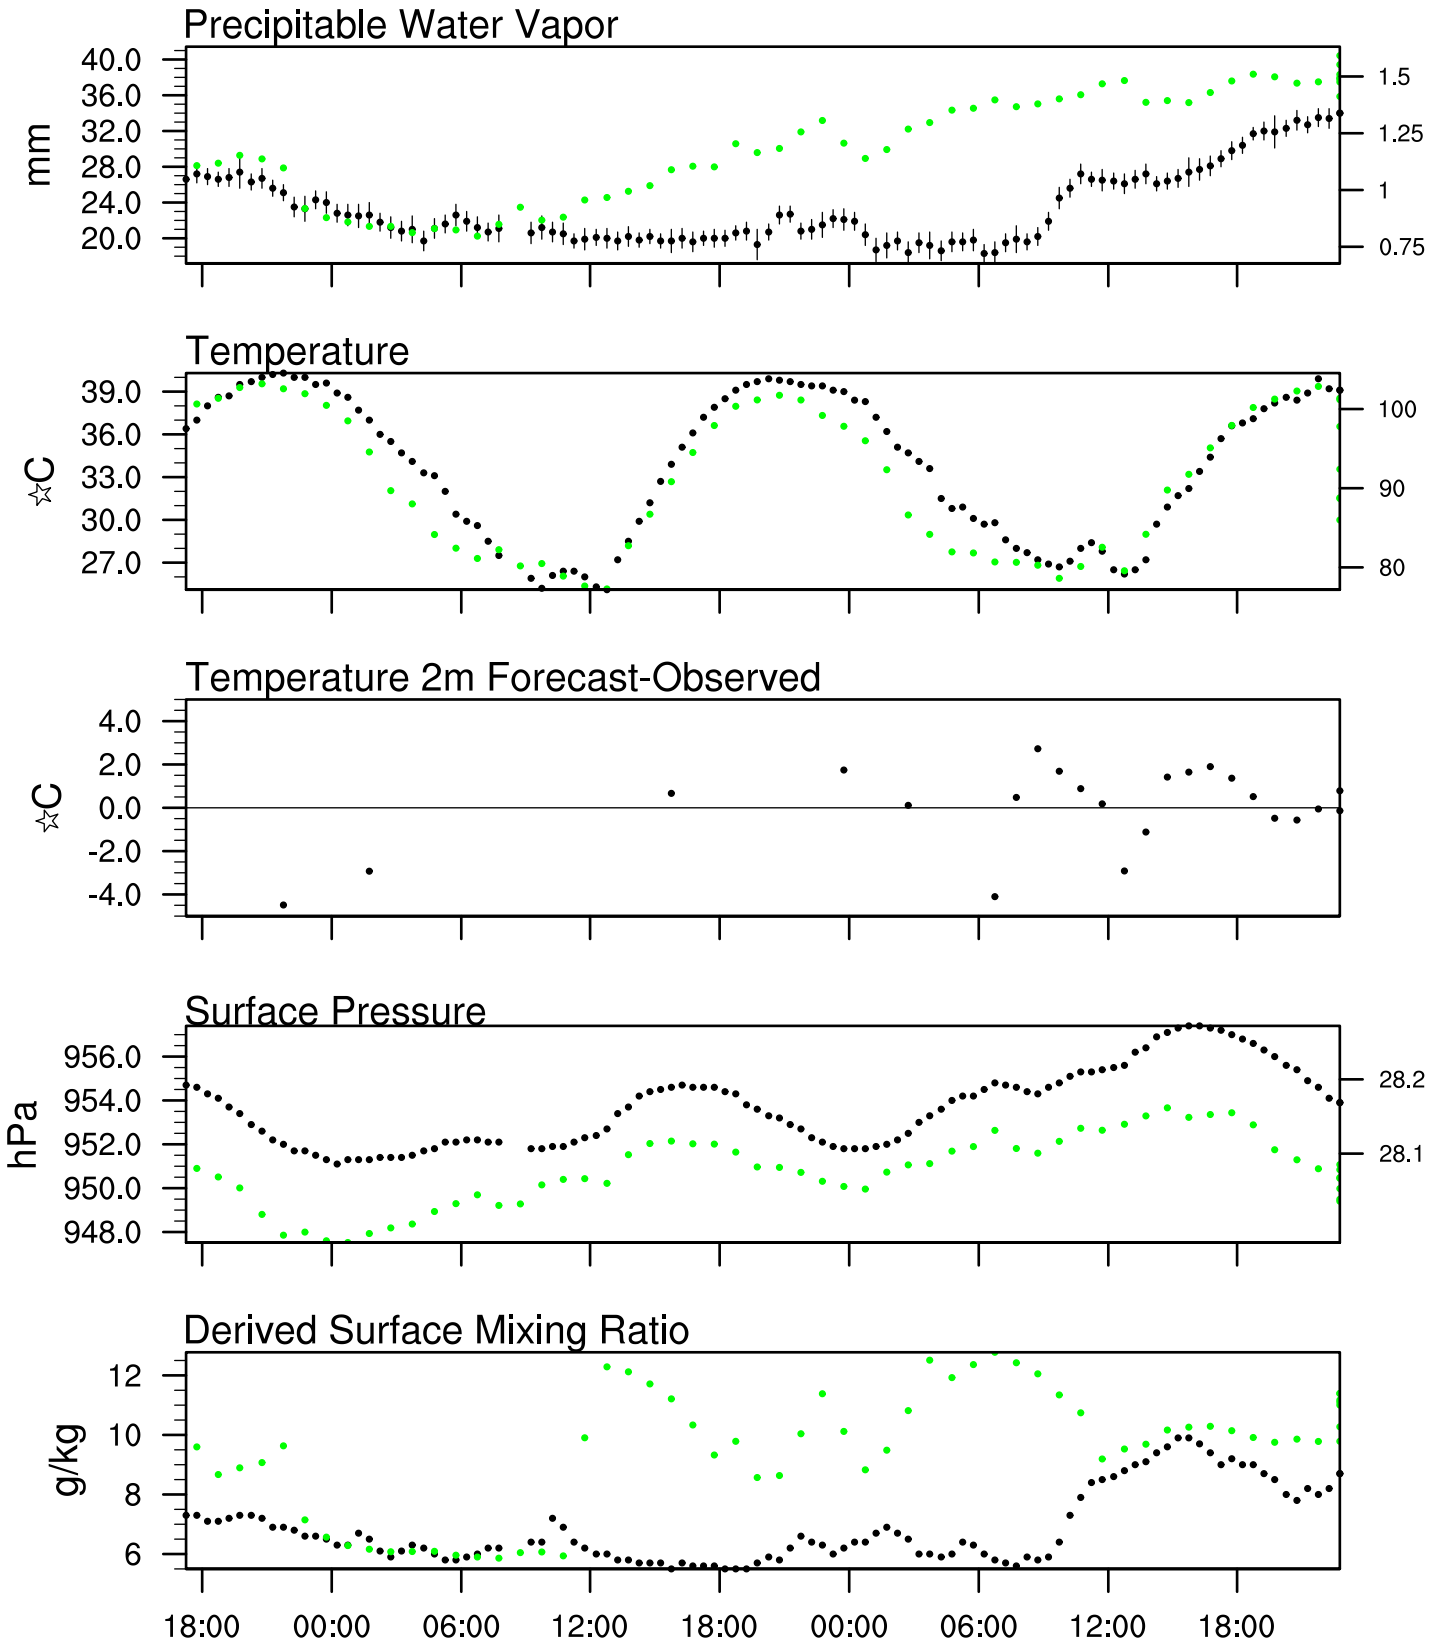

Organ Pipe, AZ

15 Jul 2020 17:45 UTC - 19 Jul 2020 6:15 UTC

Organ Pipe, AZ 15Jul 2020 17Z

Plcl=676 Tlcl[C]=7 Shox=1 Pwat[cm]=3 Cape[J]= 1297

Organ Pipe, AZ 16Jul 2020 5Z

Ptcl=681 Tlcl[C]=1 Shox=5 Pwat[cm]=2 Cape[J]= 0