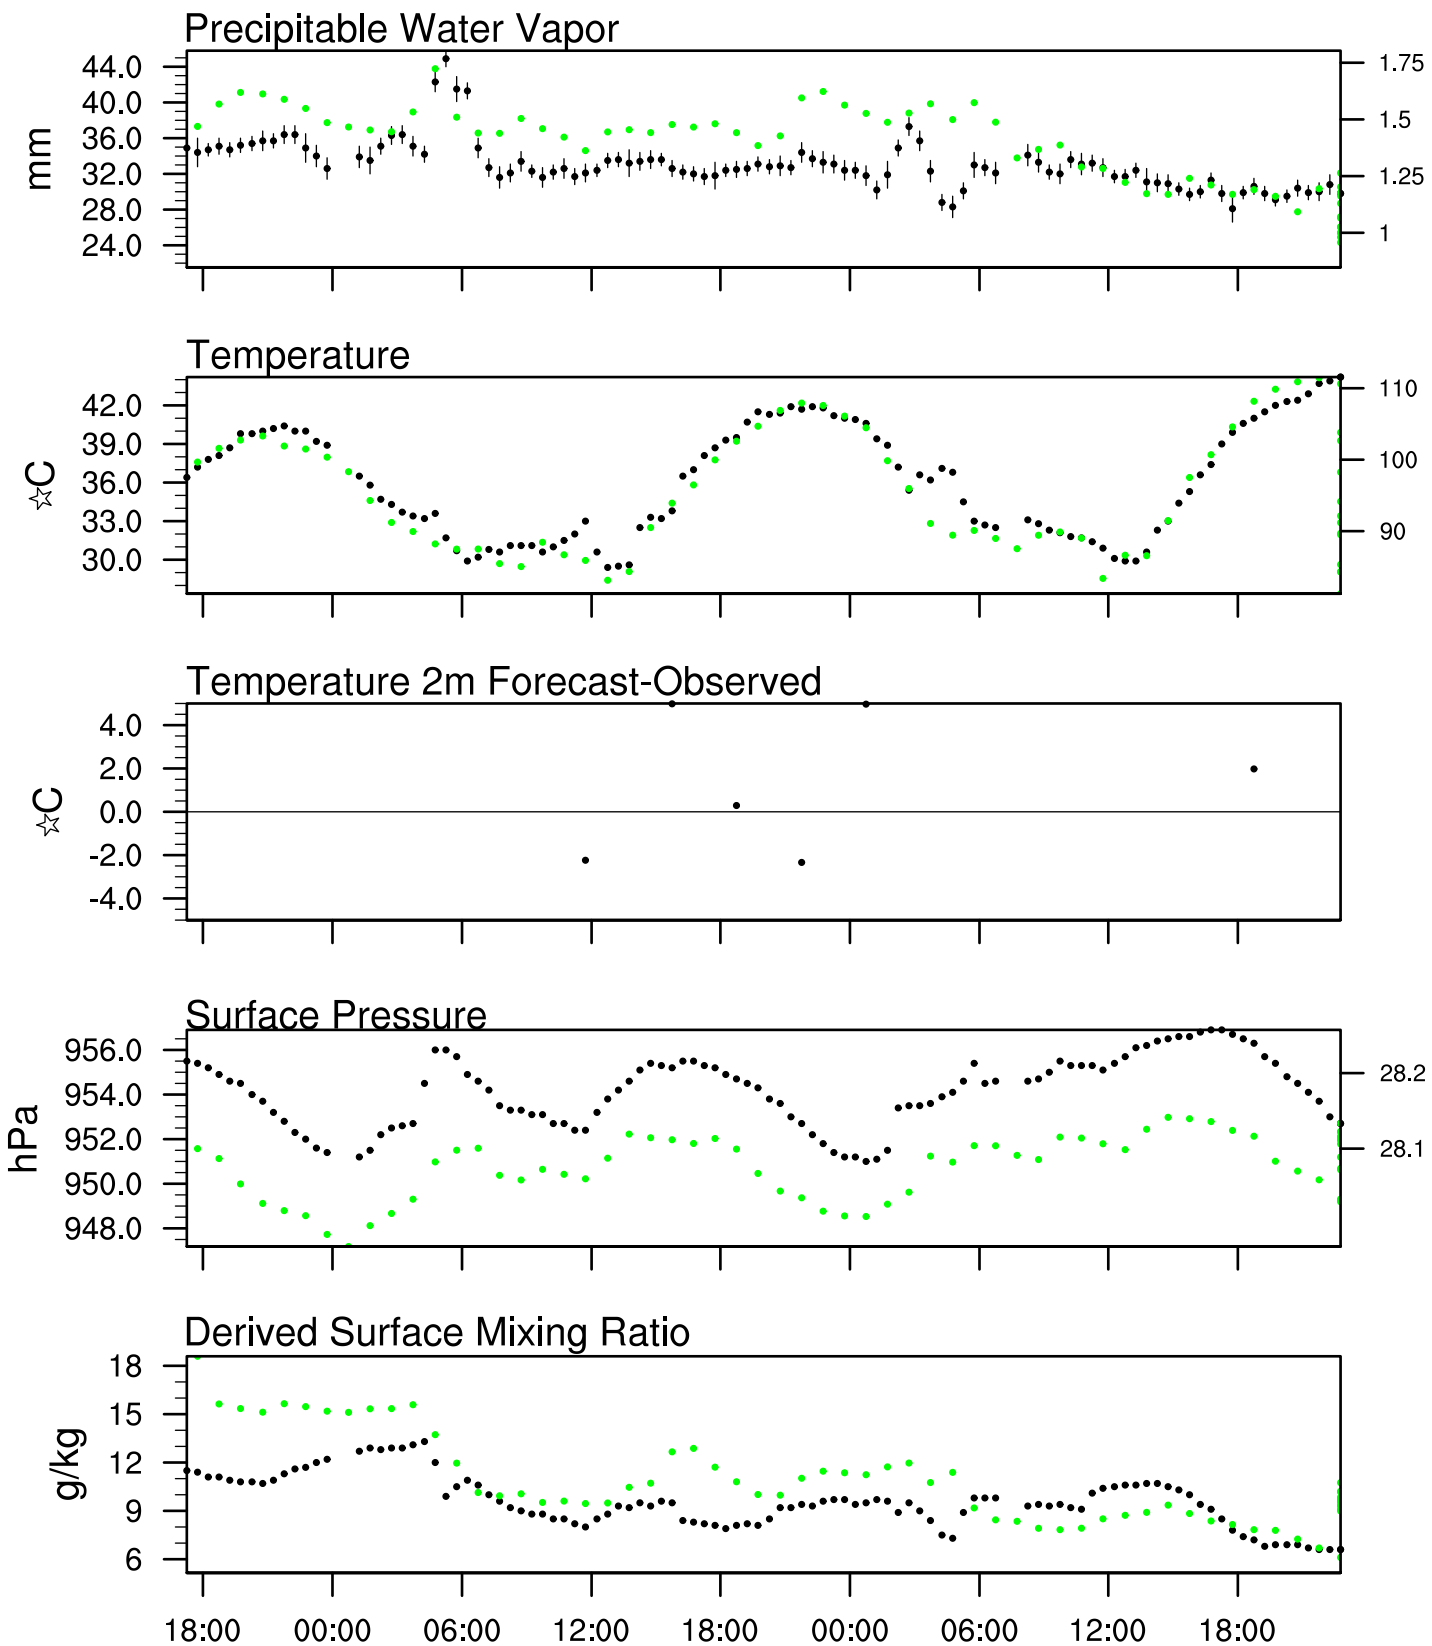

Organ Pipe, AZ

15 Aug 2020 17:45 UTC - 19 Aug 2020 6:15 UTC

Organ Pipe, AZ 15Aug 2020 17Z

Plcl=764 Tlcl[C]=16 Shox=-4 Pwat[cm]=4 Cape[J]= 3199

Organ Pipe, AZ 16Aug 2020 5Z

Plcl=769 Tlcl[C]=12 Shox=-4 Pwat[cm]=4 Cape[J]= 501