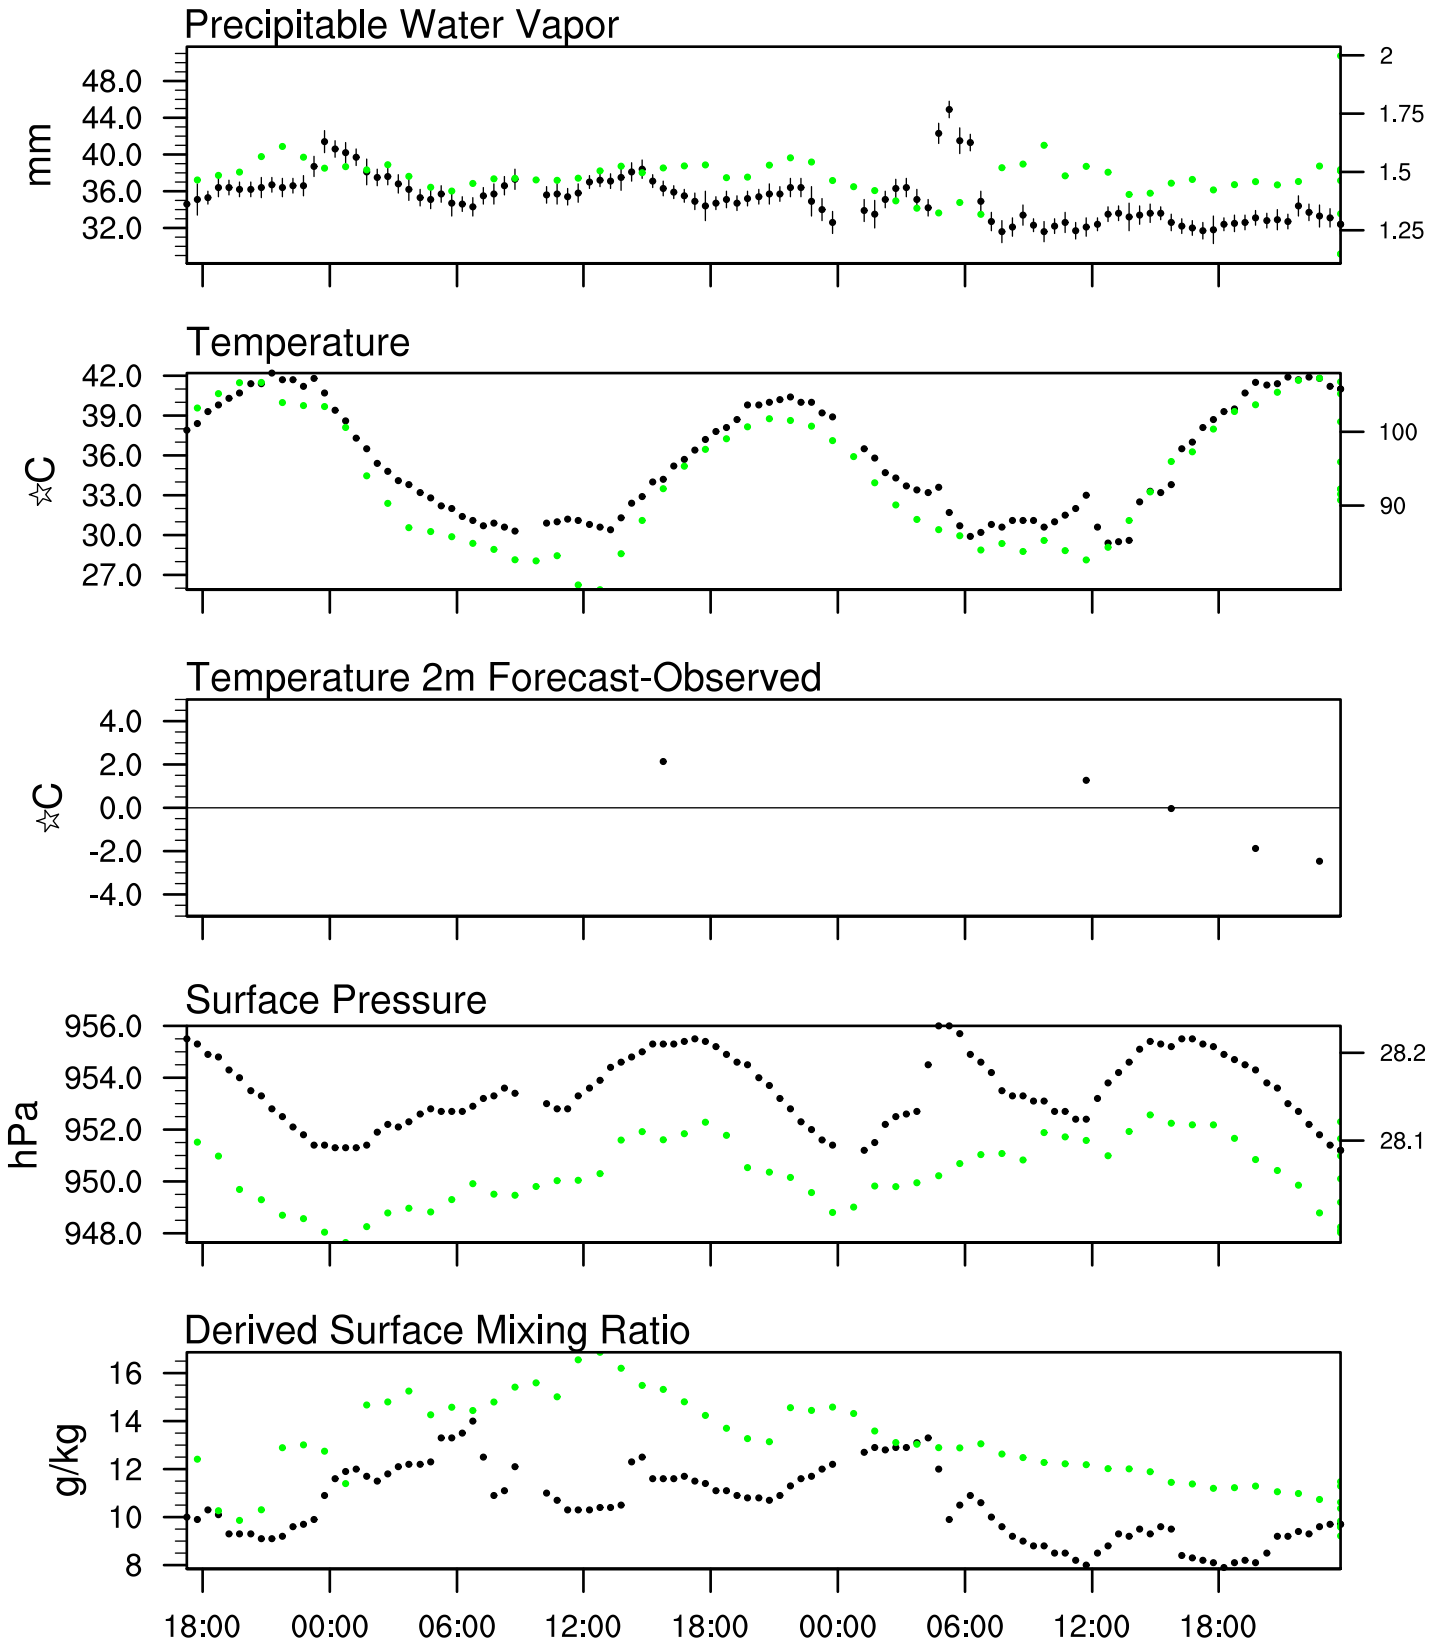

Organ Pipe, AZ

14 Aug 2020 17:45 UTC - 17 Aug 2020 11:15 UTC

Organ Pipe, AZ 14Aug 2020 17Z

Ptcl=696 Tlcl[C]=9 Shox=1 Pwat[cm]=4 Cape[J]= 1769

Organ Pipe, AZ 15Aug 2020 5Z

Plcl=810 Tlcl[C]=16 Shox=-2 Pwat[cm]=4 Cape[J]= 1953