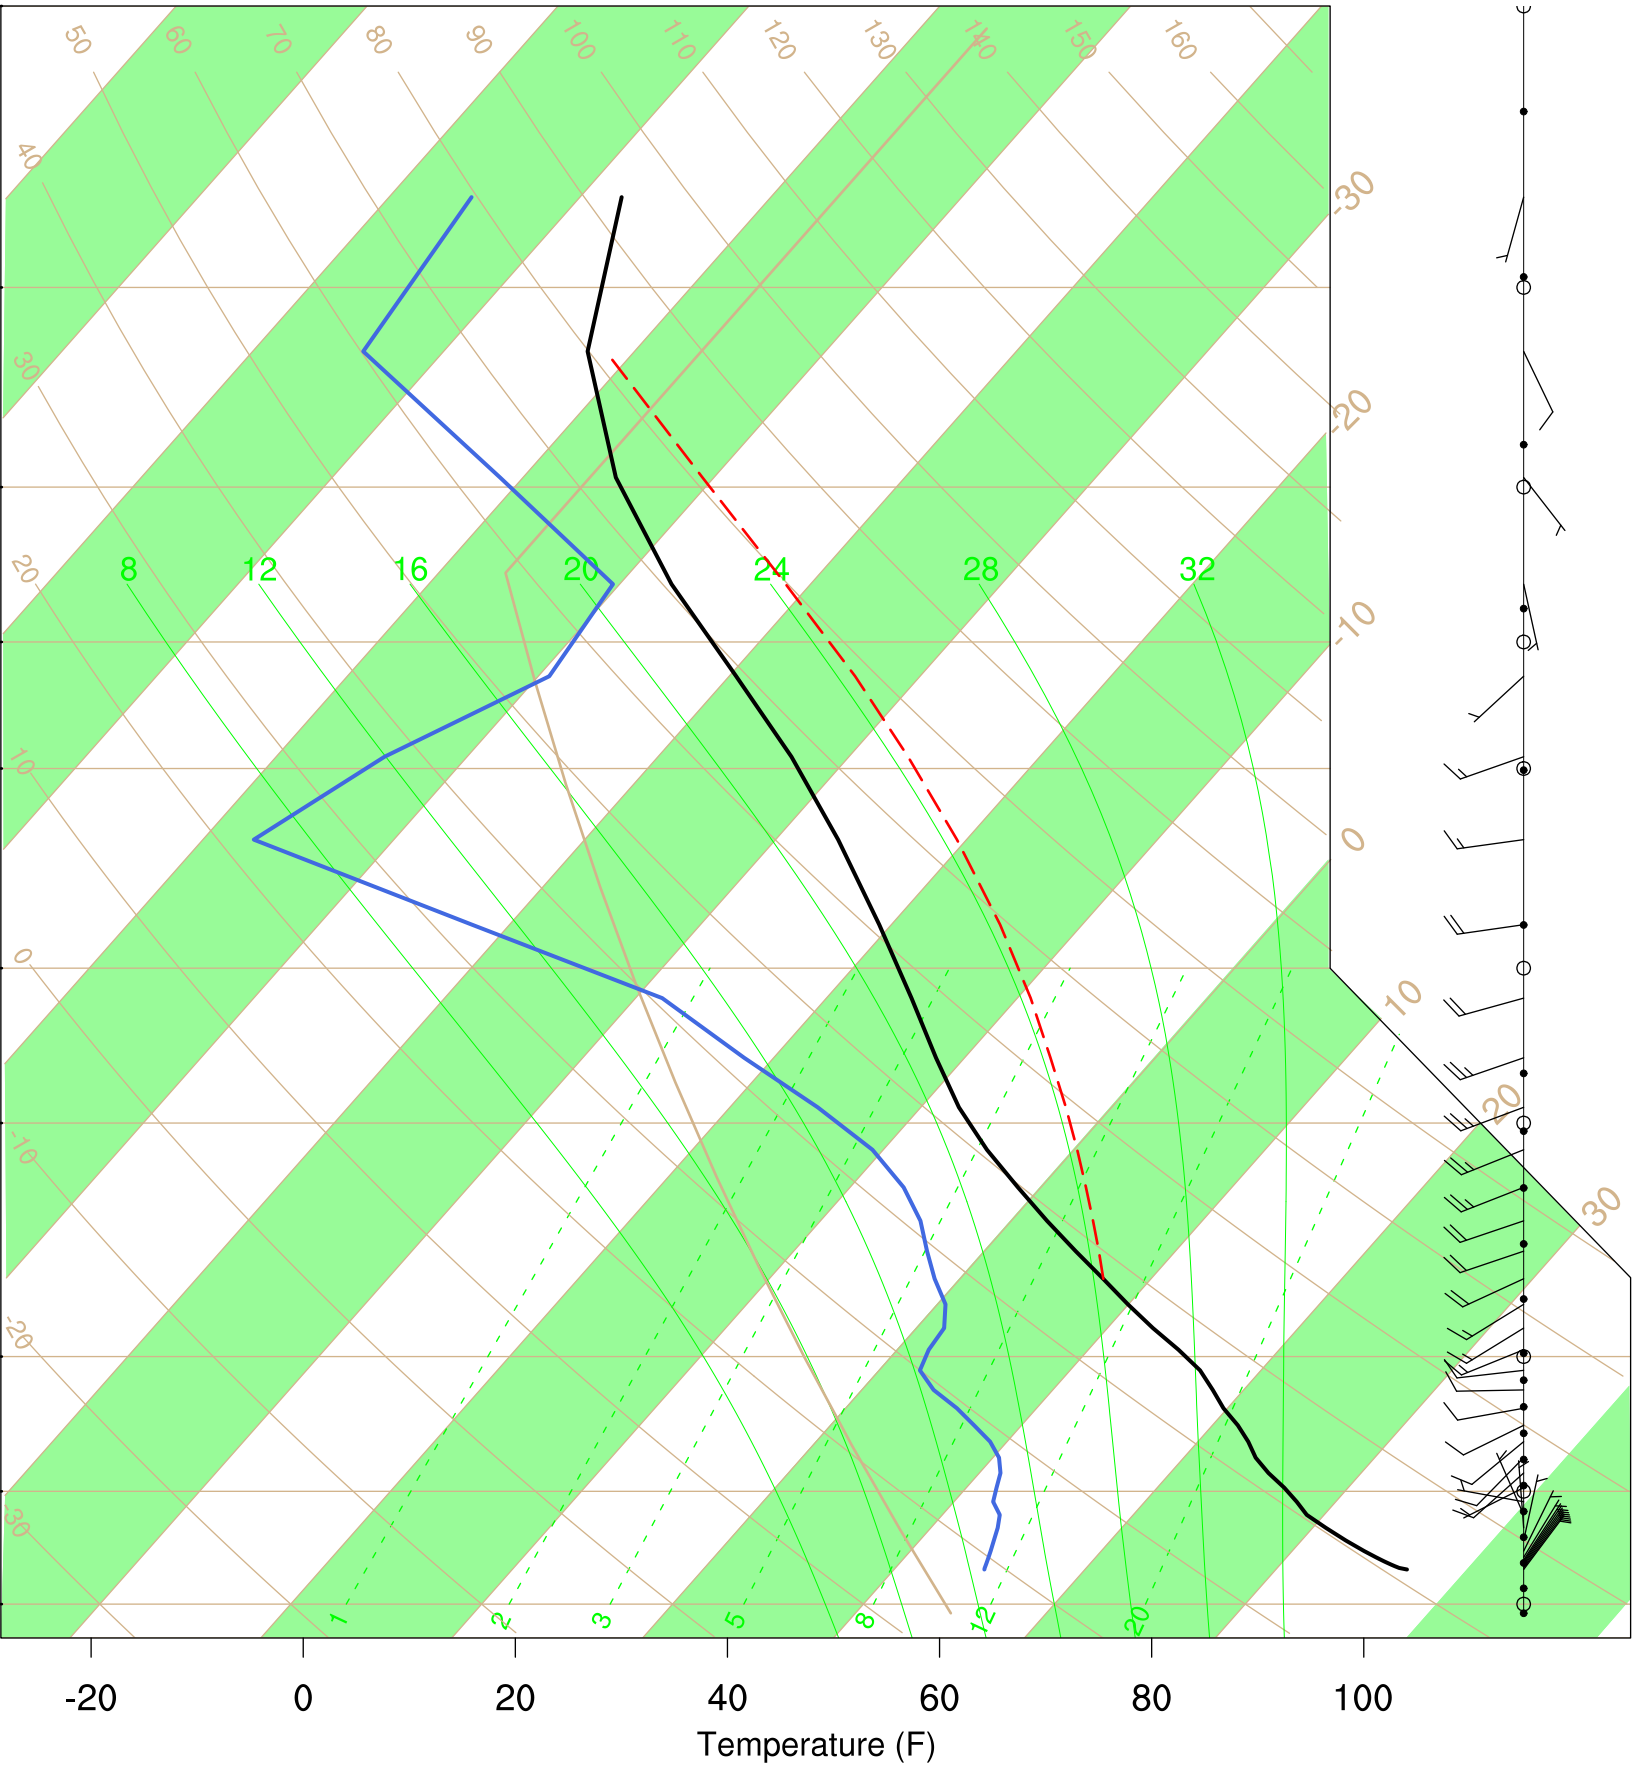

Organ Pipe, AZ

14 Aug 2020 17:45 UTC - 17 Aug 2020 11:15 UTC

Organ Pipe, AZ 14Aug 2020 17Z

Ptcl=696 Tlcl[C]=9 Shox=1 Pwat[cm]=4 Cape[J]= 1769

Organ Pipe, AZ 15Aug 2020 5Z

Plcl=810 Tlcl[C]=16 Shox=-2 Pwat[cm]=4 Cape[J]= 1953

Organ Pipe, AZ 15Aug 2020 17Z

Plcl=755 Tlcl[C]=15 Shox=-4 Pwat[cm]=4 Cape[J]= 3283

Organ Pipe, AZ 16Aug 2020 5Z

Ptcl=778 Tlcl[C]=14 Shox=-3 Pwat[cm]=3 Cape[J]= 643

Organ Pipe, AZ 16Aug 2020 17Z

Plcl=702 Tlcl[C]=10 Shox=-2 Pwat[cm]=4 Cape[J]= 1932

Organ Pipe, AZ 17Aug 2020 5Z

Plcl=694 Tlcl[C]=7 Shox=1 Pwat[cm]=3 Cape[J]= 401