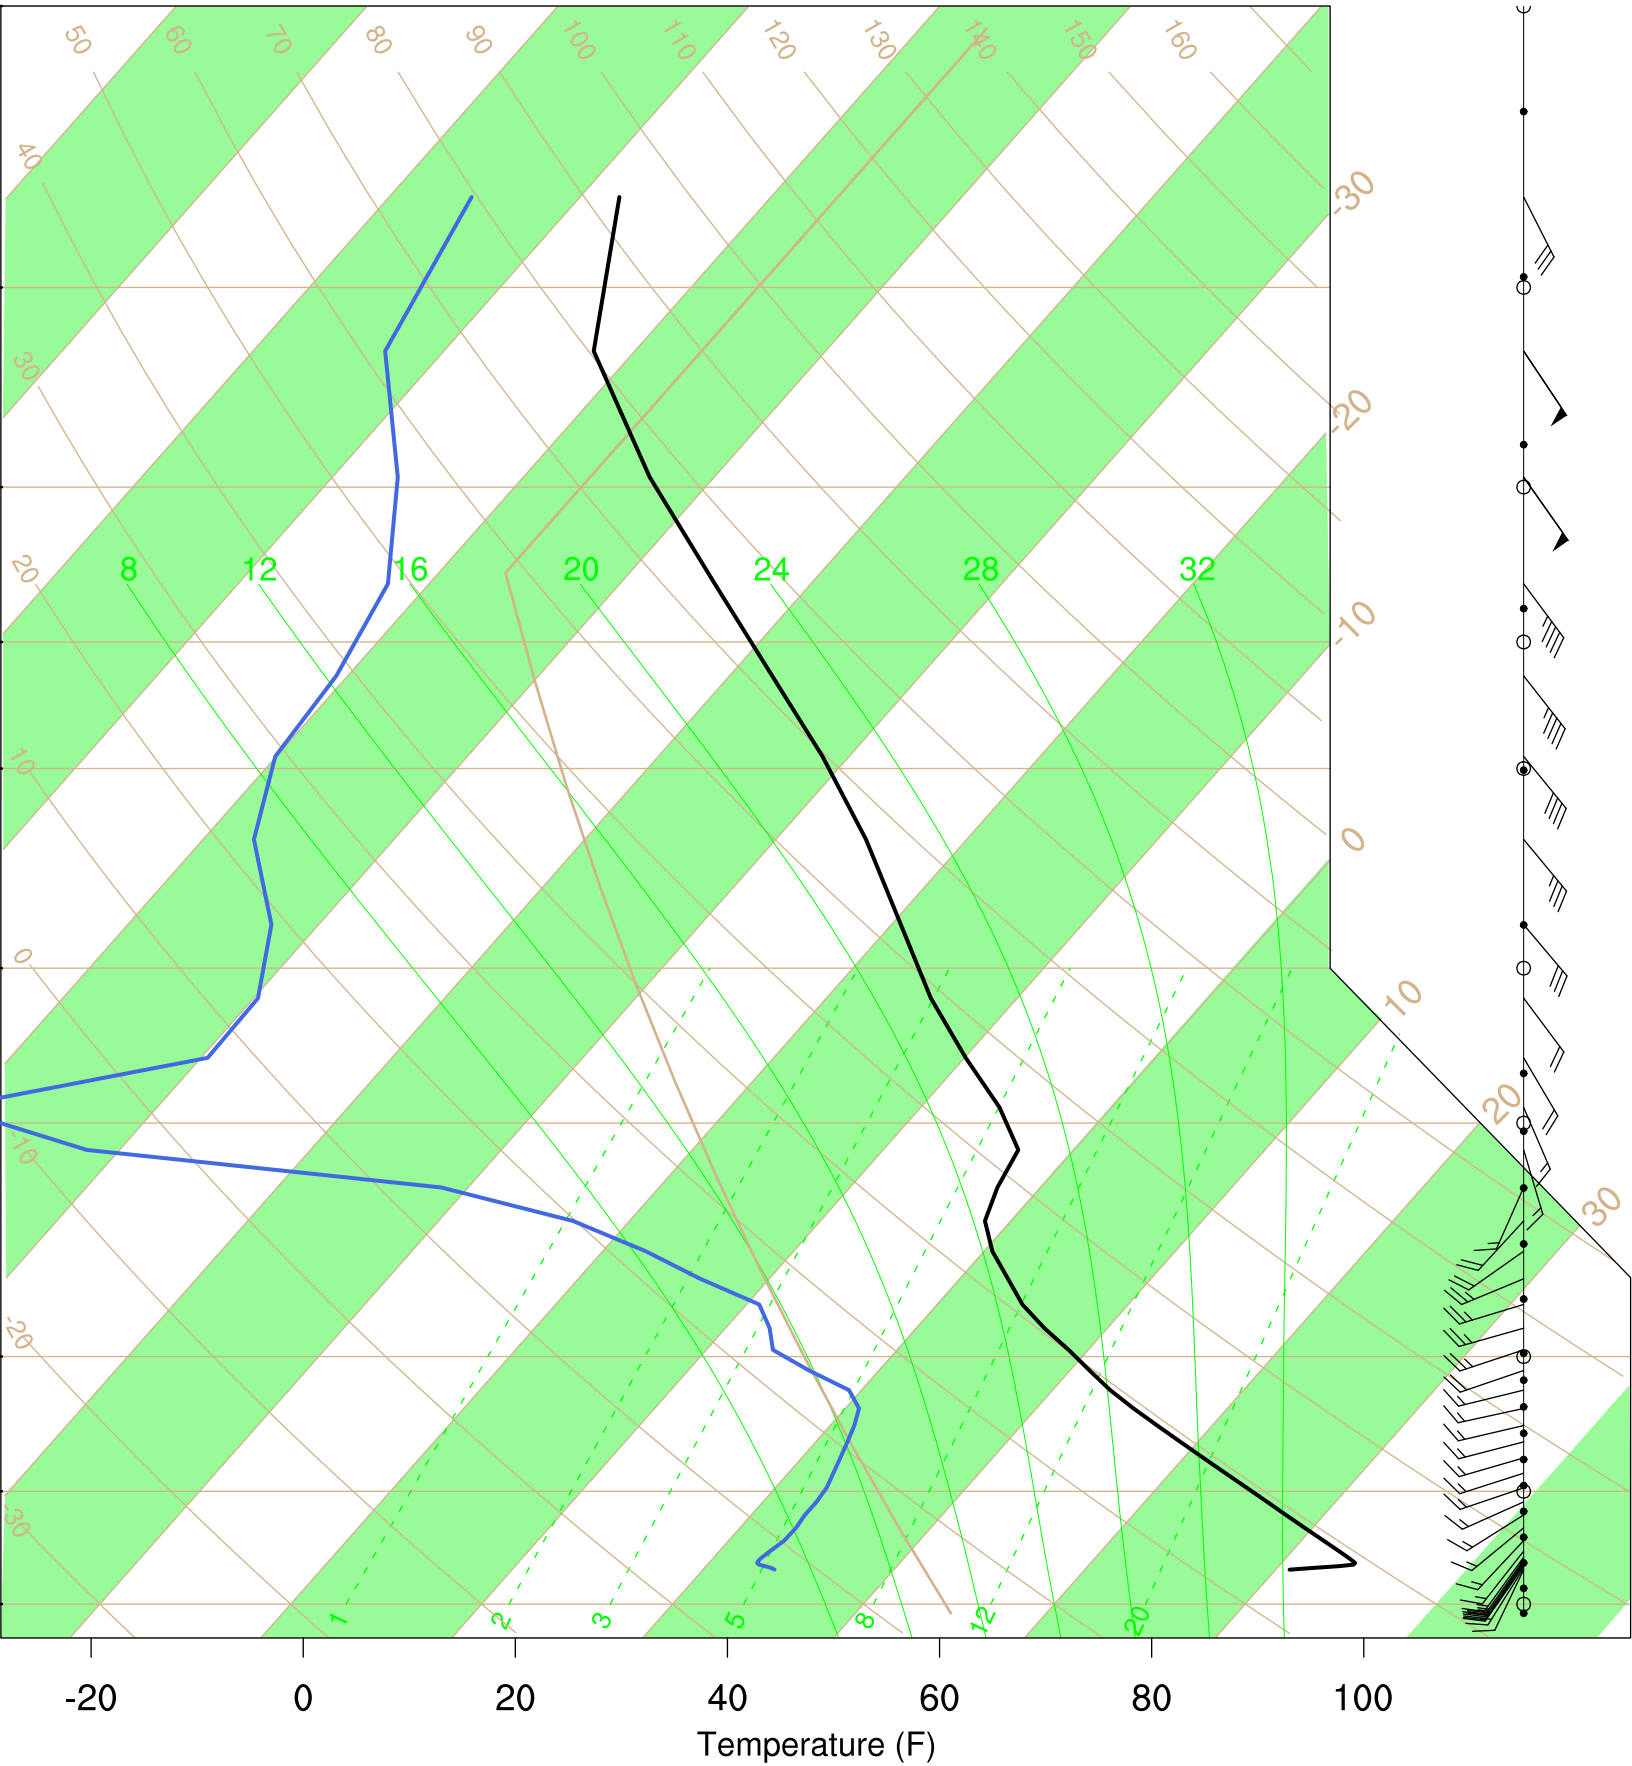

Organ Pipe, AZ

13 Sep 2020 17:45 UTC - 17 Sep 2020 6:15 UTC

Organ Pipe, AZ 14Sep 2020 5Z

Plcl=703 Tlcl[C]=3 Shox=0 Pwat[cm]=3 Cape[J]= 0

Organ Pipe, AZ 14Sep 2020 17Z

Plcl=704 Tlcl[C]=7 Shox=0 Pwat[cm]=3 Cape[J]= 302

Organ Pipe, AZ 15Sep 2020 5Z

Plcl=717 Tlcl[C]=6 Shox=4 Pwat[cm]=2 Cape[J]= 76

Organ Pipe, AZ 15Sep 2020 17Z

Plcl=683 Tlcl[C]=5 Shox=4 Pwat[cm]=2 Cape[J]= 105

Organ Pipe, AZ 16Sep 2020 5Z

Plcl=656 Tlcl[C]=-1 Shox=6 Pwat[cm]=2 Cape[J]= 0

Organ Pipe, AZ 16Sep 2020 17Z

Plcl=621 Tlcl[C]=-1 Shox=8 Pwat[cm]=2 Cape[J]= 0

Organ Pipe, AZ 17Sep 2020 5Z

Plcl=626 Tlcl[C]=-4 Shox=8 Pwat[cm]=1 Cape[J]= 0