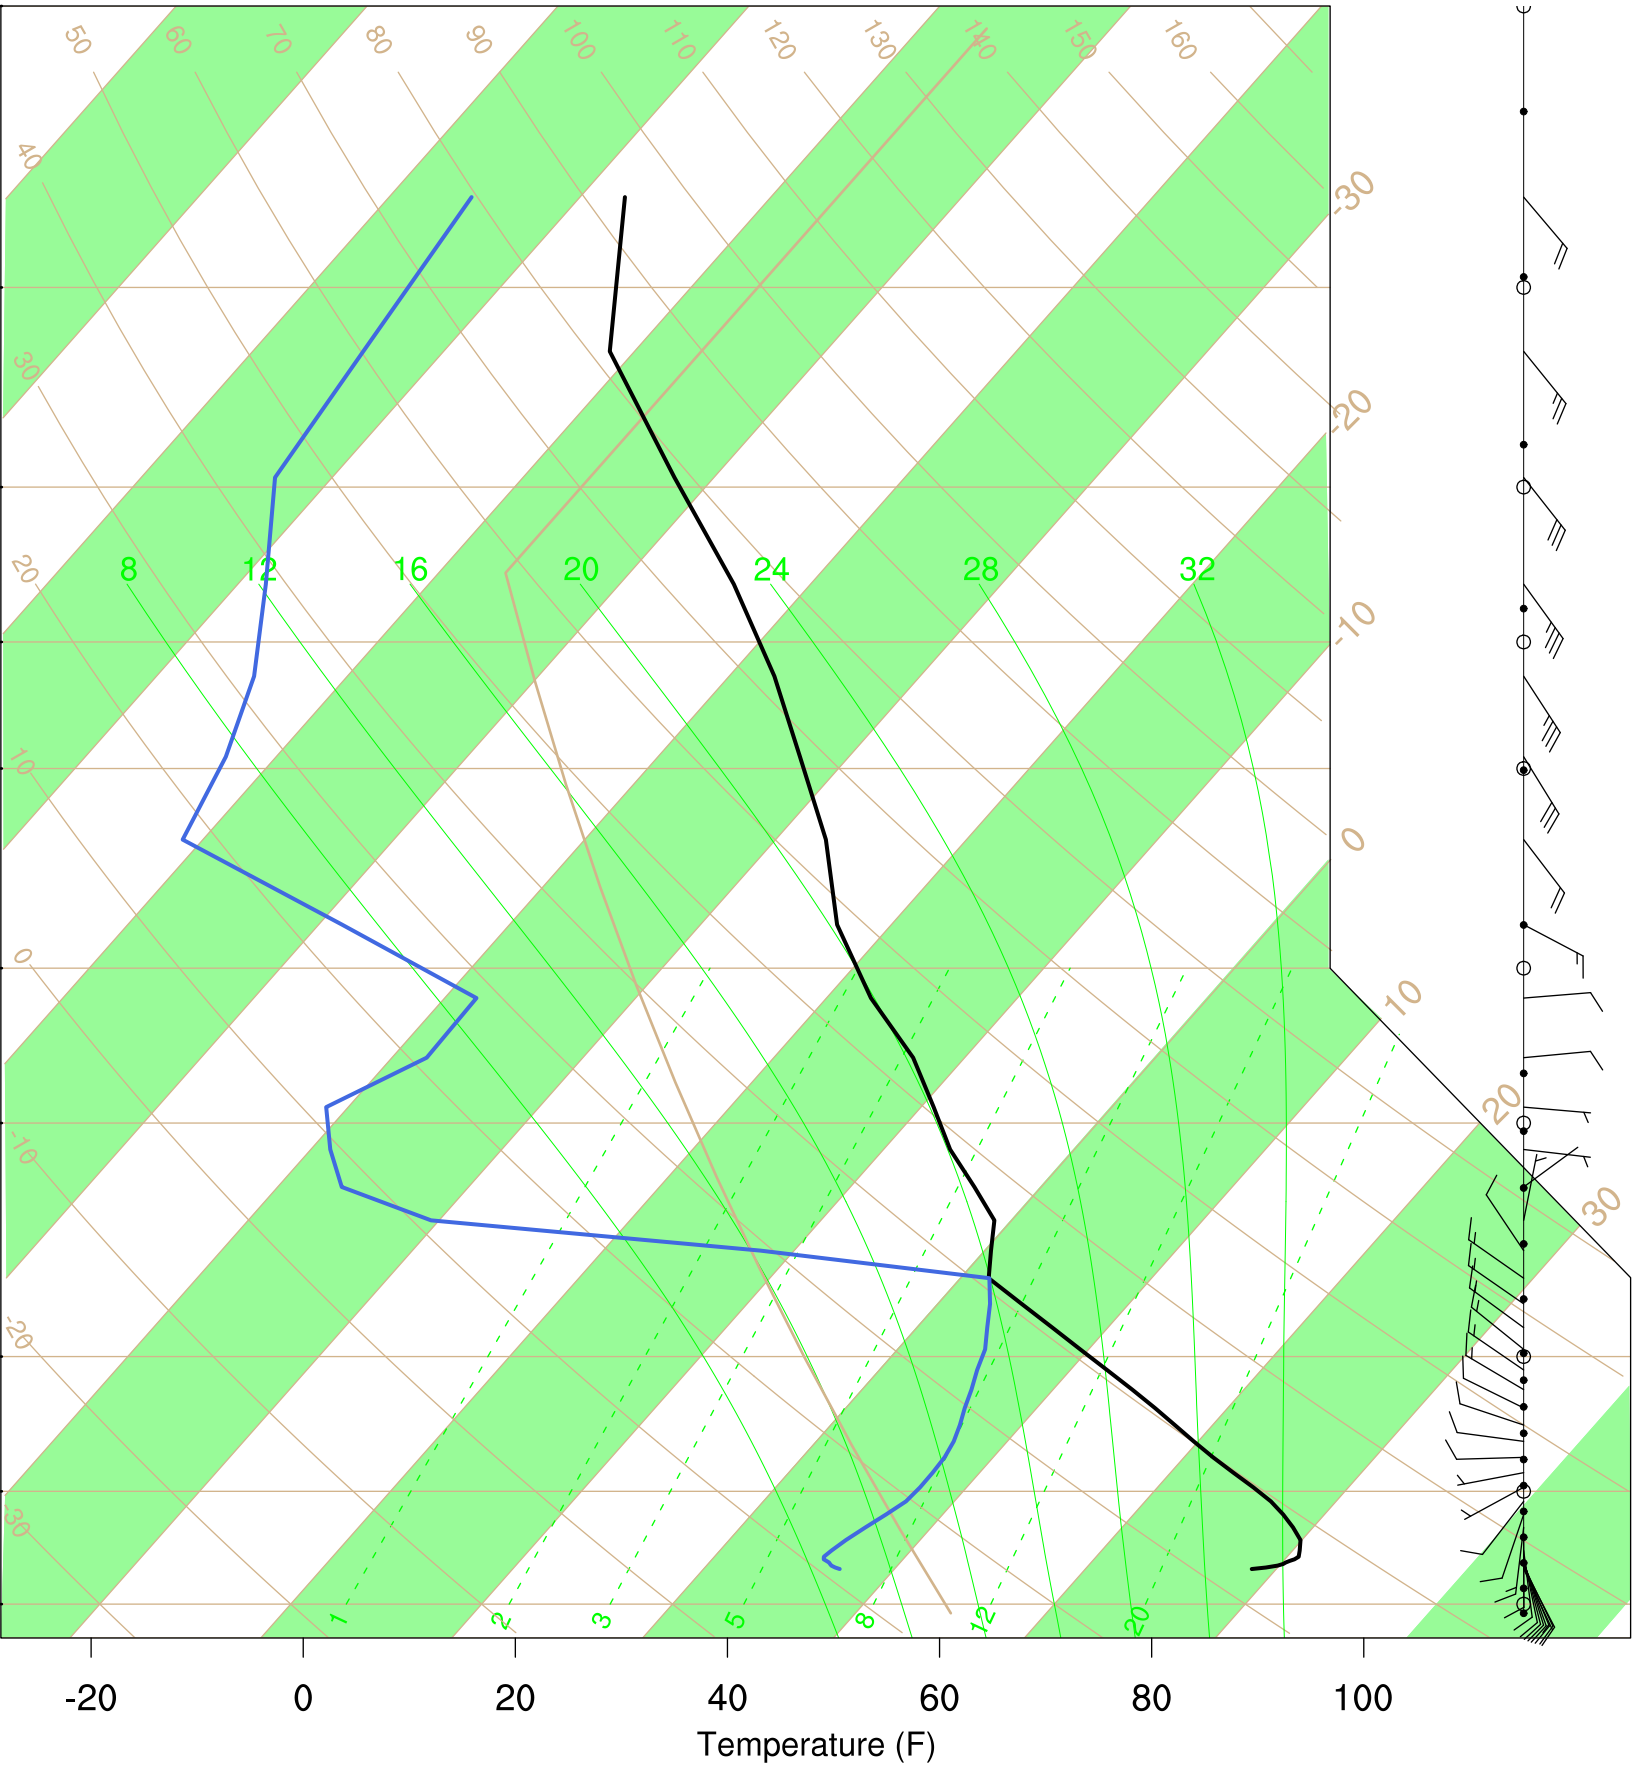

Organ Pipe, AZ

13 Sep 2020 17:45 UTC - 17 Sep 2020 6:15 UTC

Organ Pipe, AZ 14Sep 2020 5Z

Plcl=703 Tlcl[C]=3 Shox=0 Pwat[cm]=3 Cape[J]= 0

Organ Pipe, AZ 14Sep 2020 17Z

Plcl=704 Tlcl[C]=7 Shox=0 Pwat[cm]=3 Cape[J]= 302

Organ Pipe, AZ 15Sep 2020 5Z

Plcl=717 Tlcl[C]=6 Shox=4 Pwat[cm]=2 Cape[J]= 76

Organ Pipe, AZ 15Sep 2020 17Z

Plcl=683 Tlcl[C]=5 Shox=4 Pwat[cm]=2 Cape[J]= 105

Organ Pipe, AZ 16Sep 2020 5Z

Plcl=656 Tlcl[C]=-1 Shox=6 Pwat[cm]=2 Cape[J]= 0

Organ Pipe, AZ 16Sep 2020 17Z

Plcl=621 Tlcl[C]=-1 Shox=8 Pwat[cm]=2 Cape[J]= 0

Organ Pipe, AZ 17Sep 2020 5Z

Plcl=626 Tlcl[C]=-4 Shox=8 Pwat[cm]=1 Cape[J]= 0