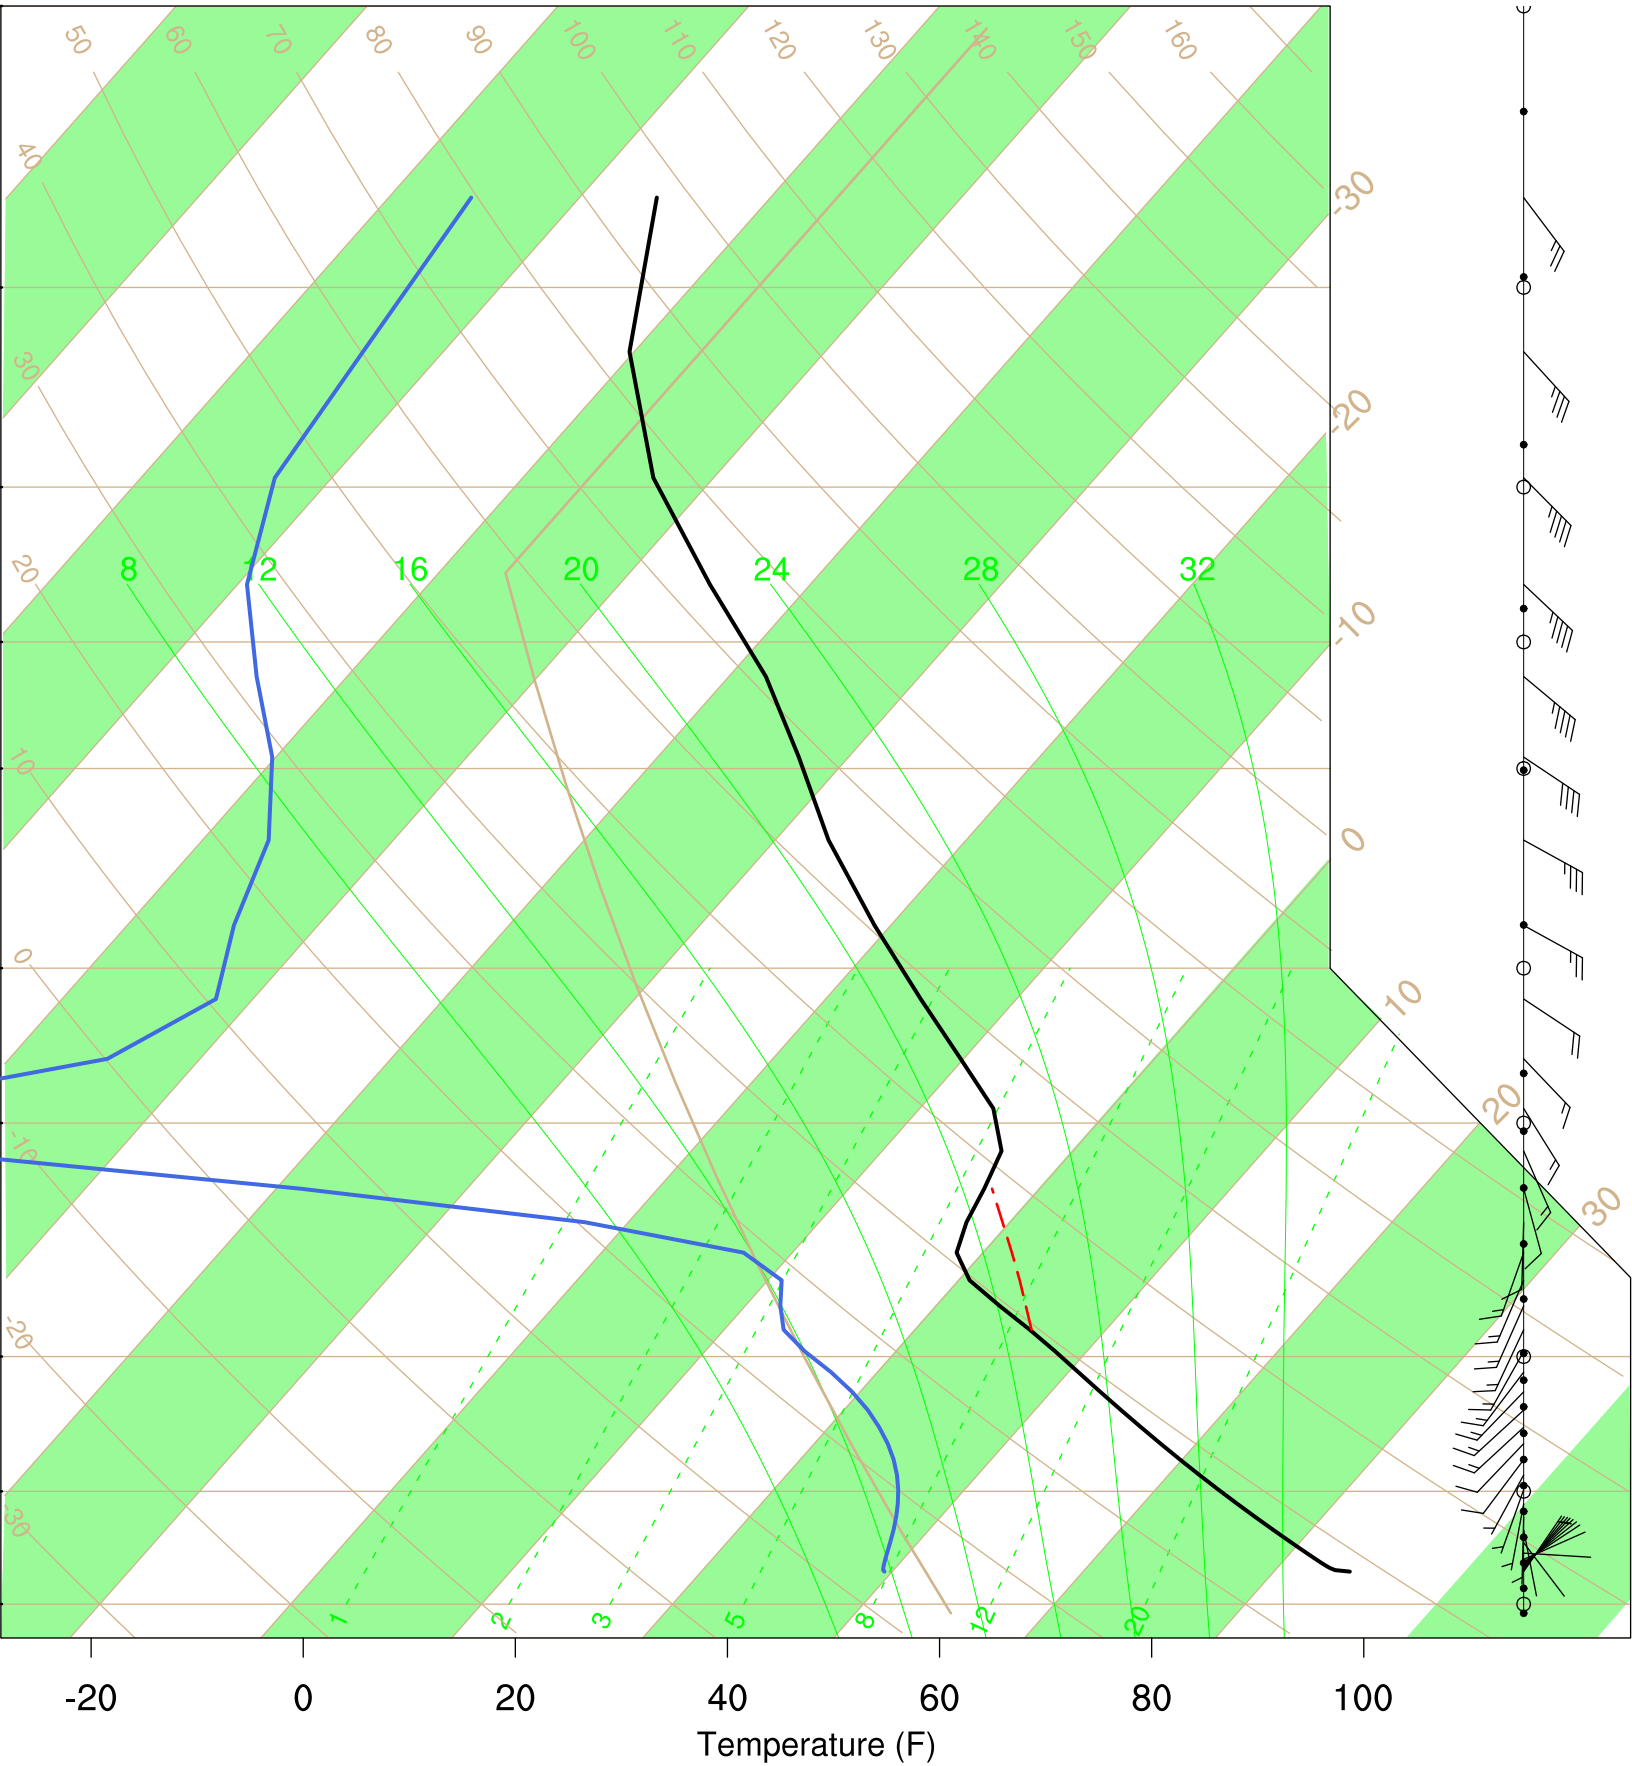

Organ Pipe, AZ

13 Sep 2020 17:45 UTC - 17 Sep 2020 6:15 UTC

Organ Pipe, AZ 14Sep 2020 5Z

Plcl=703 Tlcl[C]=3 Shox=0 Pwat[cm]=3 Cape[J]= 0

Organ Pipe, AZ 14Sep 2020 17Z

Plcl=704 Tlcl[C]=7 Shox=0 Pwat[cm]=3 Cape[J]= 302

Organ Pipe, AZ 15Sep 2020 5Z

Plcl=717 Tlcl[C]=6 Shox=4 Pwat[cm]=2 Cape[J]= 76

Organ Pipe, AZ 15Sep 2020 17Z

Plcl=683 Tlcl[C]=5 Shox=4 Pwat[cm]=2 Cape[J]= 105

Organ Pipe, AZ 16Sep 2020 5Z

Plcl=656 Tlcl[C]=-1 Shox=6 Pwat[cm]=2 Cape[J]= 0

Organ Pipe, AZ 16Sep 2020 17Z

Plcl=621 Tlcl[C]=-1 Shox=8 Pwat[cm]=2 Cape[J]= 0

Organ Pipe, AZ 17Sep 2020 5Z

Plcl=626 Tlcl[C]=-4 Shox=8 Pwat[cm]=1 Cape[J]= 0