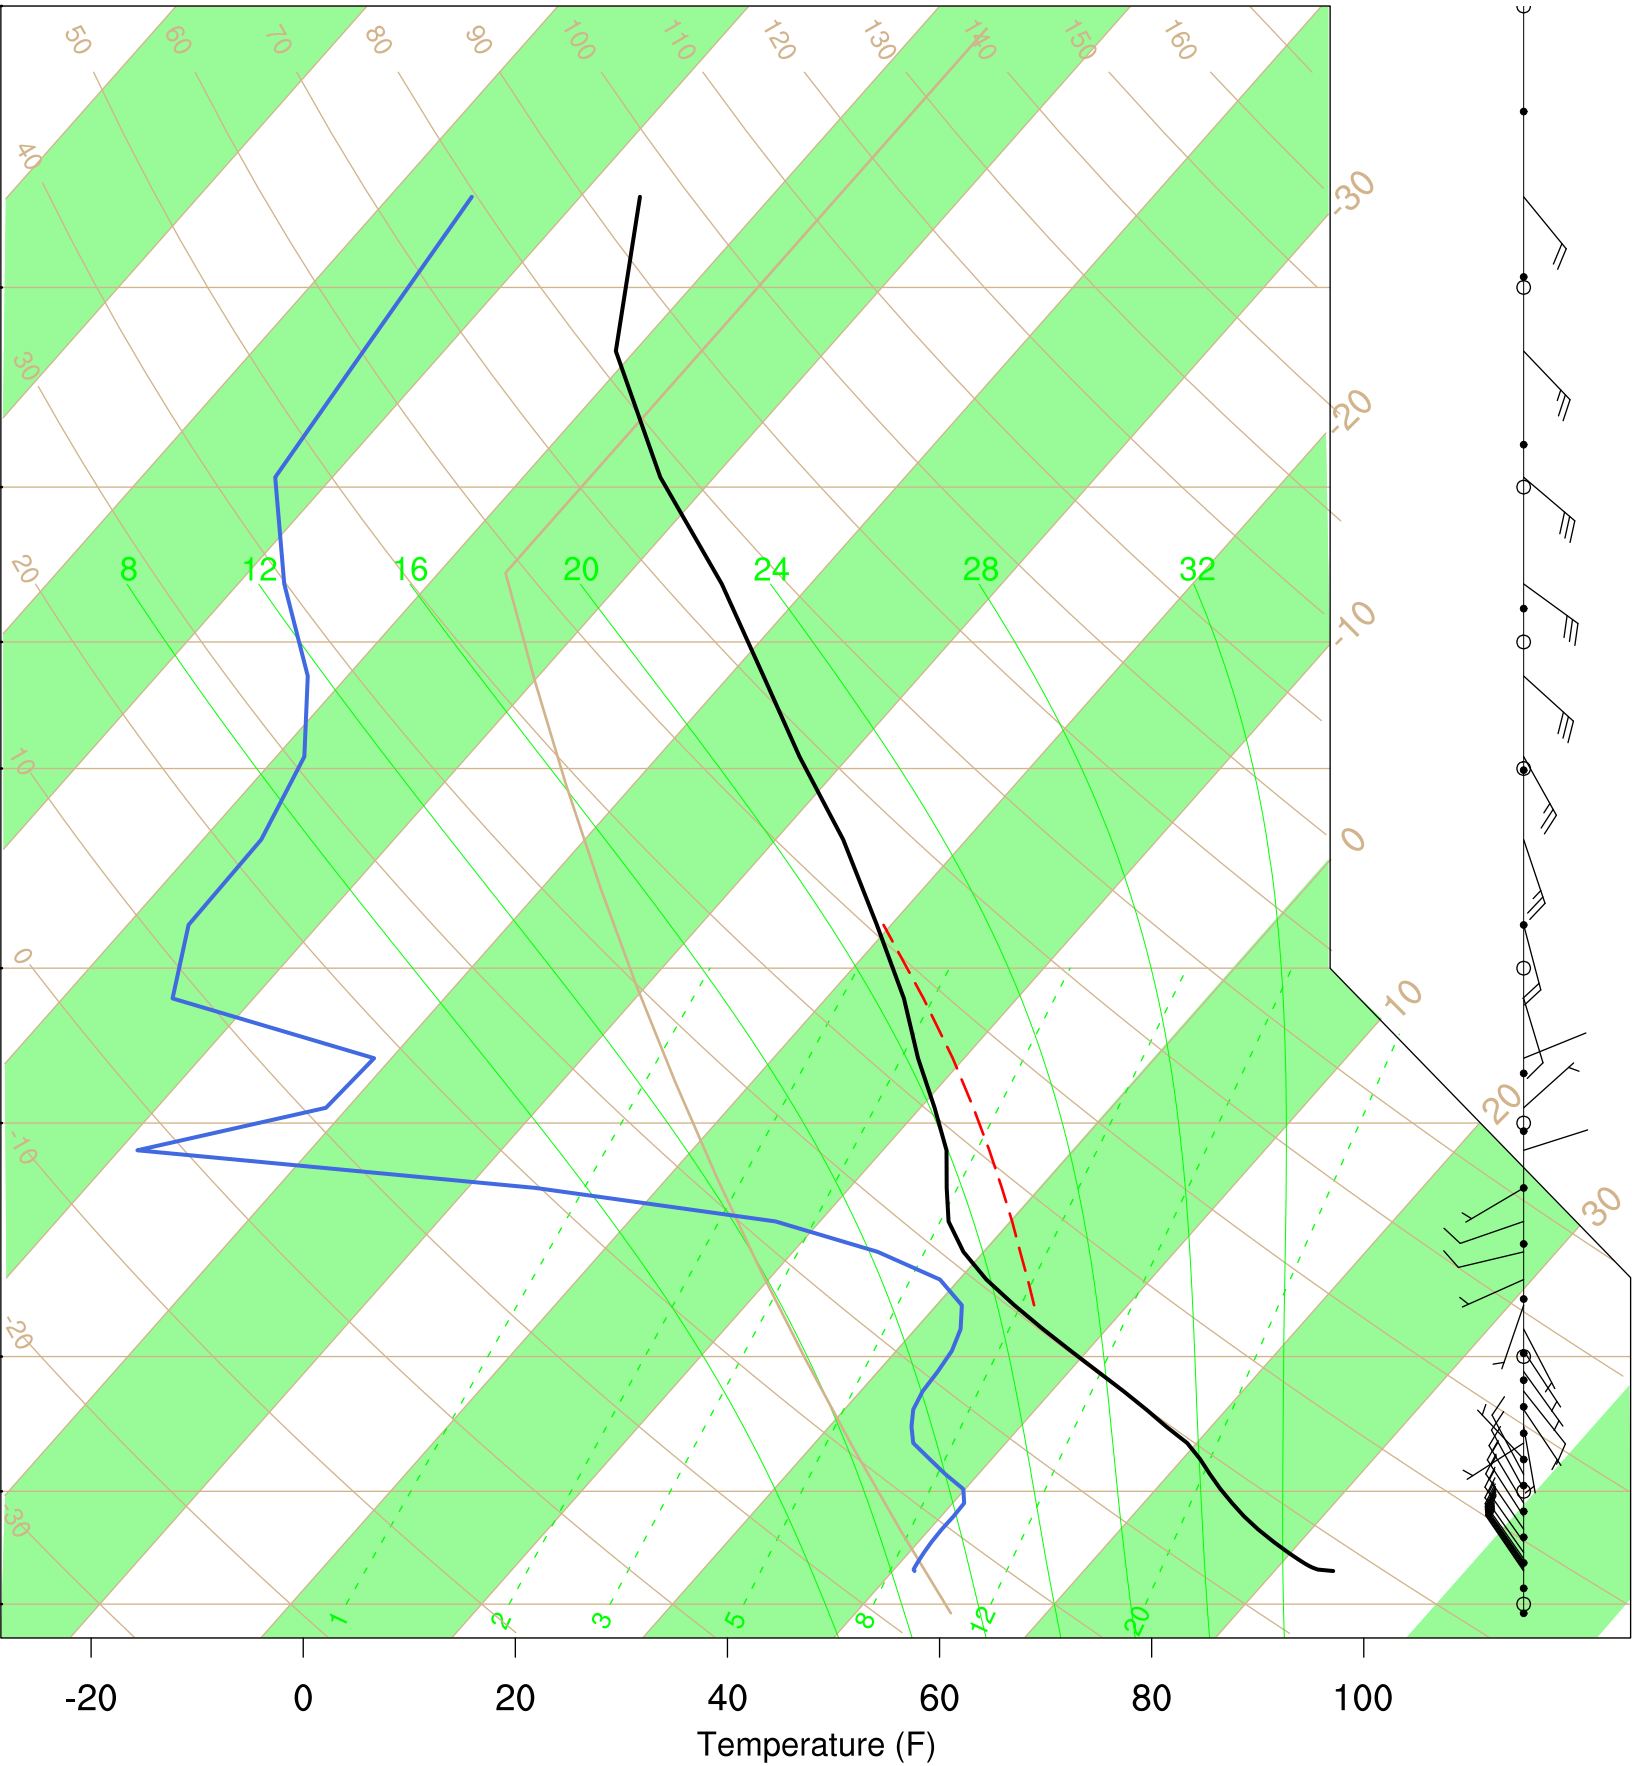

Organ Pipe, AZ

13 Sep 2020 17:45 UTC - 17 Sep 2020 6:15 UTC

Organ Pipe, AZ 14Sep 2020 5Z

Plcl=703 Tlcl[C]=3 Shox=0 Pwat[cm]=3 Cape[J]= 0

Organ Pipe, AZ 14Sep 2020 17Z

Plcl=704 Tlcl[C]=7 Shox=0 Pwat[cm]=3 Cape[J]= 302

Organ Pipe, AZ 15Sep 2020 5Z

Plcl=717 Tlcl[C]=6 Shox=4 Pwat[cm]=2 Cape[J]= 76

Organ Pipe, AZ 15Sep 2020 17Z

Plcl=683 Tlcl[C]=5 Shox=4 Pwat[cm]=2 Cape[J]= 105

Organ Pipe, AZ 16Sep 2020 5Z

Plcl=656 Tlcl[C]=-1 Shox=6 Pwat[cm]=2 Cape[J]= 0

Organ Pipe, AZ 16Sep 2020 17Z

Plcl=621 Tlcl[C]=-1 Shox=8 Pwat[cm]=2 Cape[J]= 0

Organ Pipe, AZ 17Sep 2020 5Z

Plcl=626 Tlcl[C]=-4 Shox=8 Pwat[cm]=1 Cape[J]= 0