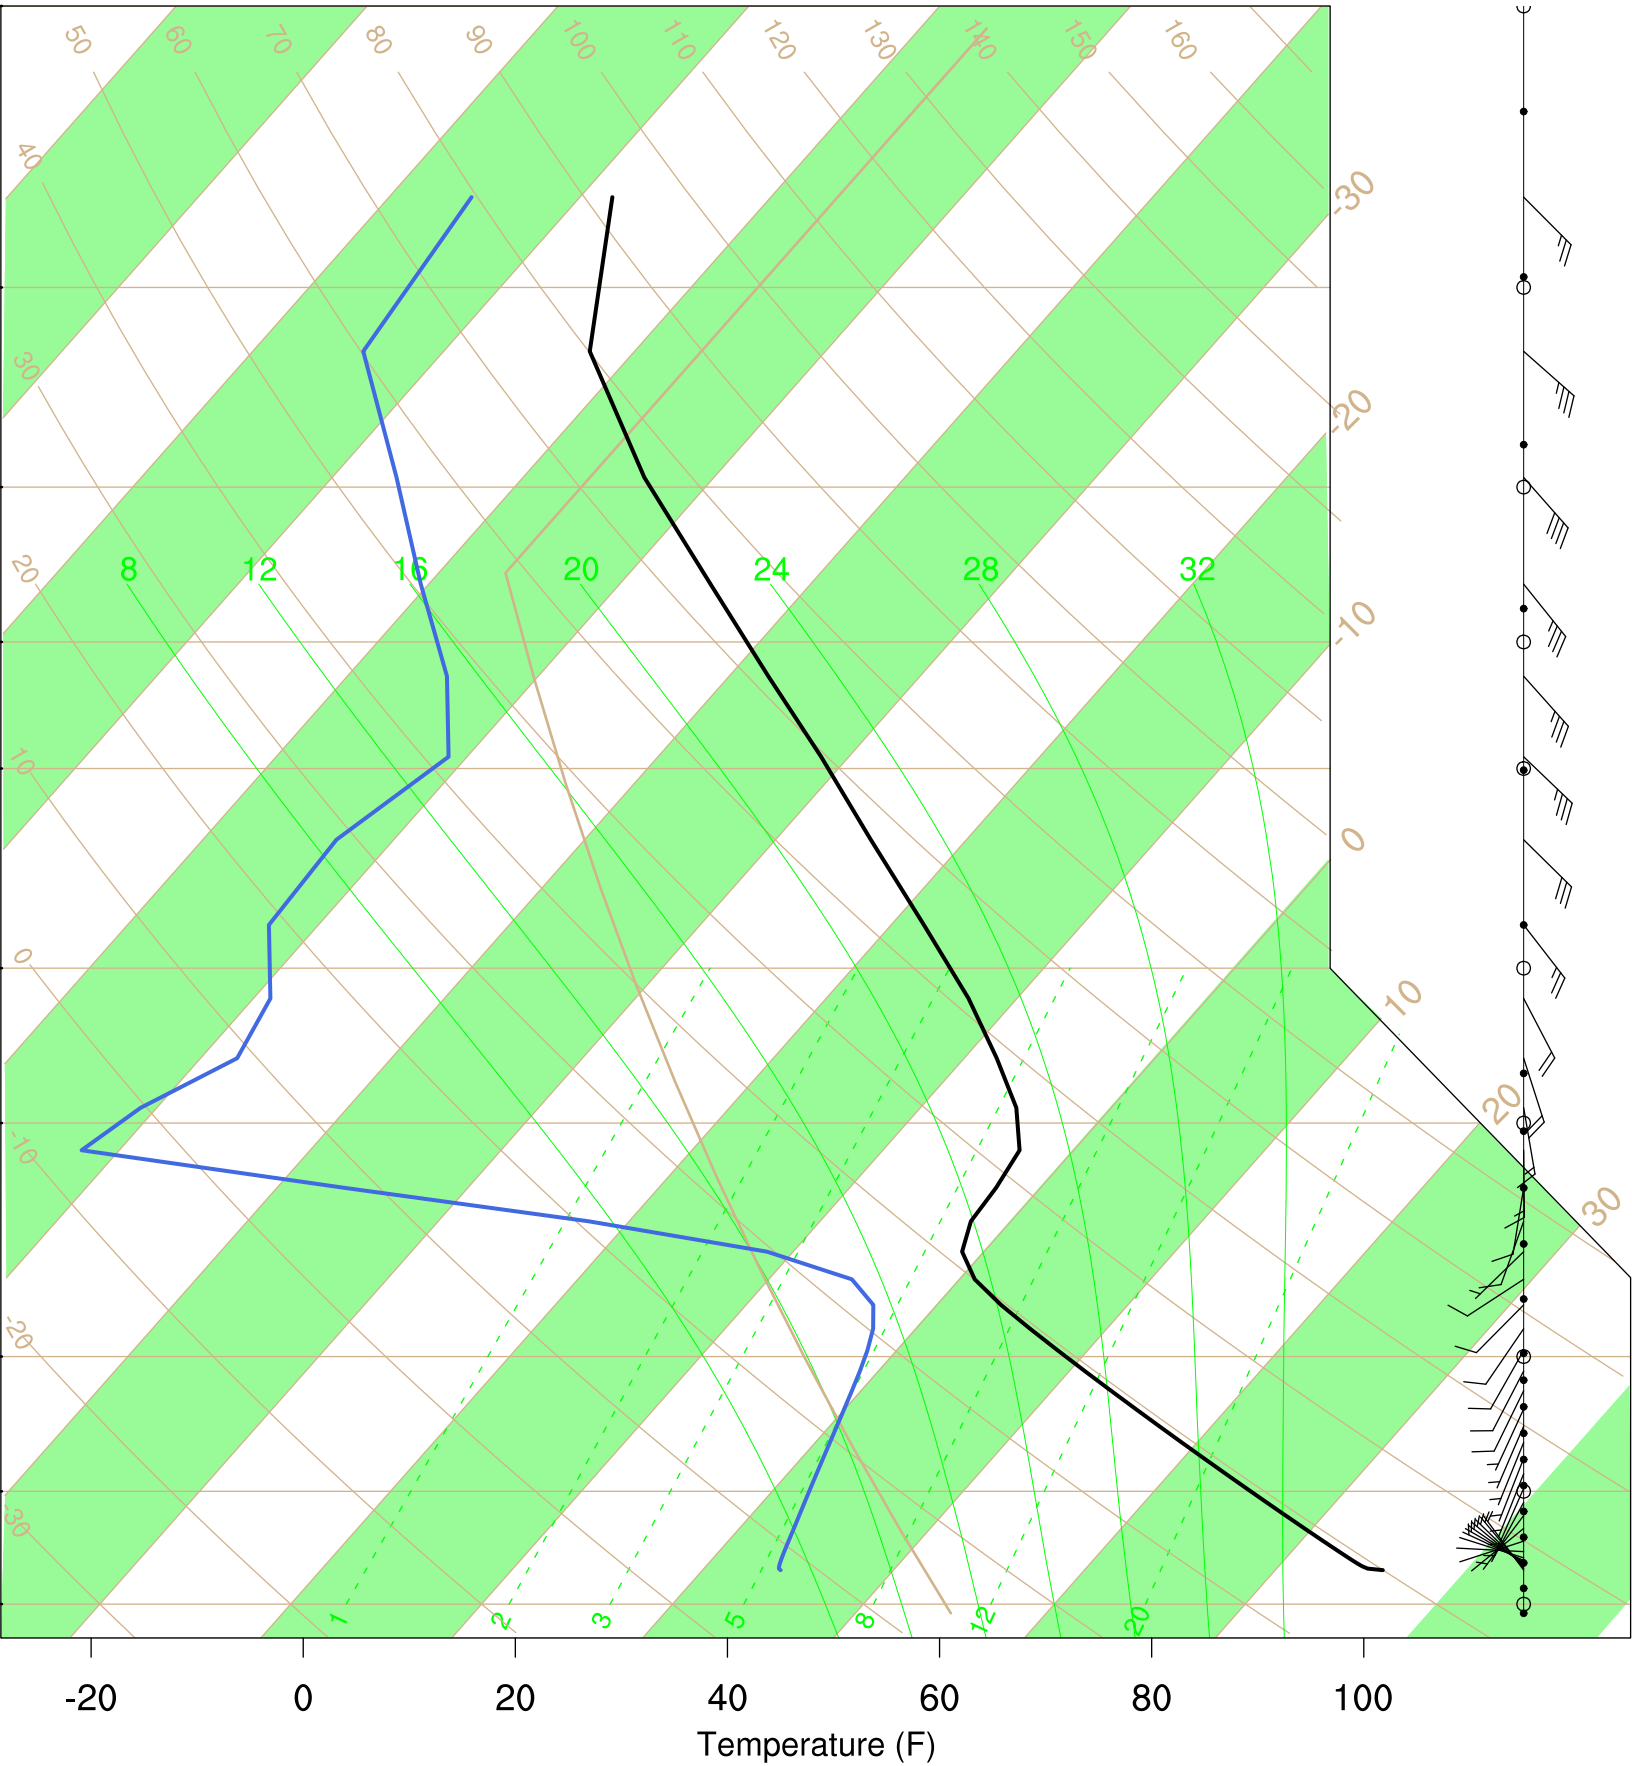

Organ Pipe, AZ

13 Sep 2020 17:45 UTC - 17 Sep 2020 6:15 UTC

Organ Pipe, AZ 14Sep 2020 5Z

Plcl=703 Tlcl[C]=3 Shox=0 Pwat[cm]=3 Cape[J]= 0

Organ Pipe, AZ 14Sep 2020 17Z

Plcl=704 Tlcl[C]=7 Shox=0 Pwat[cm]=3 Cape[J]= 302

Organ Pipe, AZ 15Sep 2020 5Z

Plcl=717 Tlcl[C]=6 Shox=4 Pwat[cm]=2 Cape[J]= 76

Organ Pipe, AZ 15Sep 2020 17Z

Plcl=683 Tlcl[C]=5 Shox=4 Pwat[cm]=2 Cape[J]= 105

Organ Pipe, AZ 16Sep 2020 5Z

Plcl=656 Tlcl[C]=-1 Shox=6 Pwat[cm]=2 Cape[J]= 0

Organ Pipe, AZ 16Sep 2020 17Z

Plcl=621 Tlcl[C]=-1 Shox=8 Pwat[cm]=2 Cape[J]= 0

Organ Pipe, AZ 17Sep 2020 5Z

Plcl=626 Tlcl[C]=-4 Shox=8 Pwat[cm]=1 Cape[J]= 0