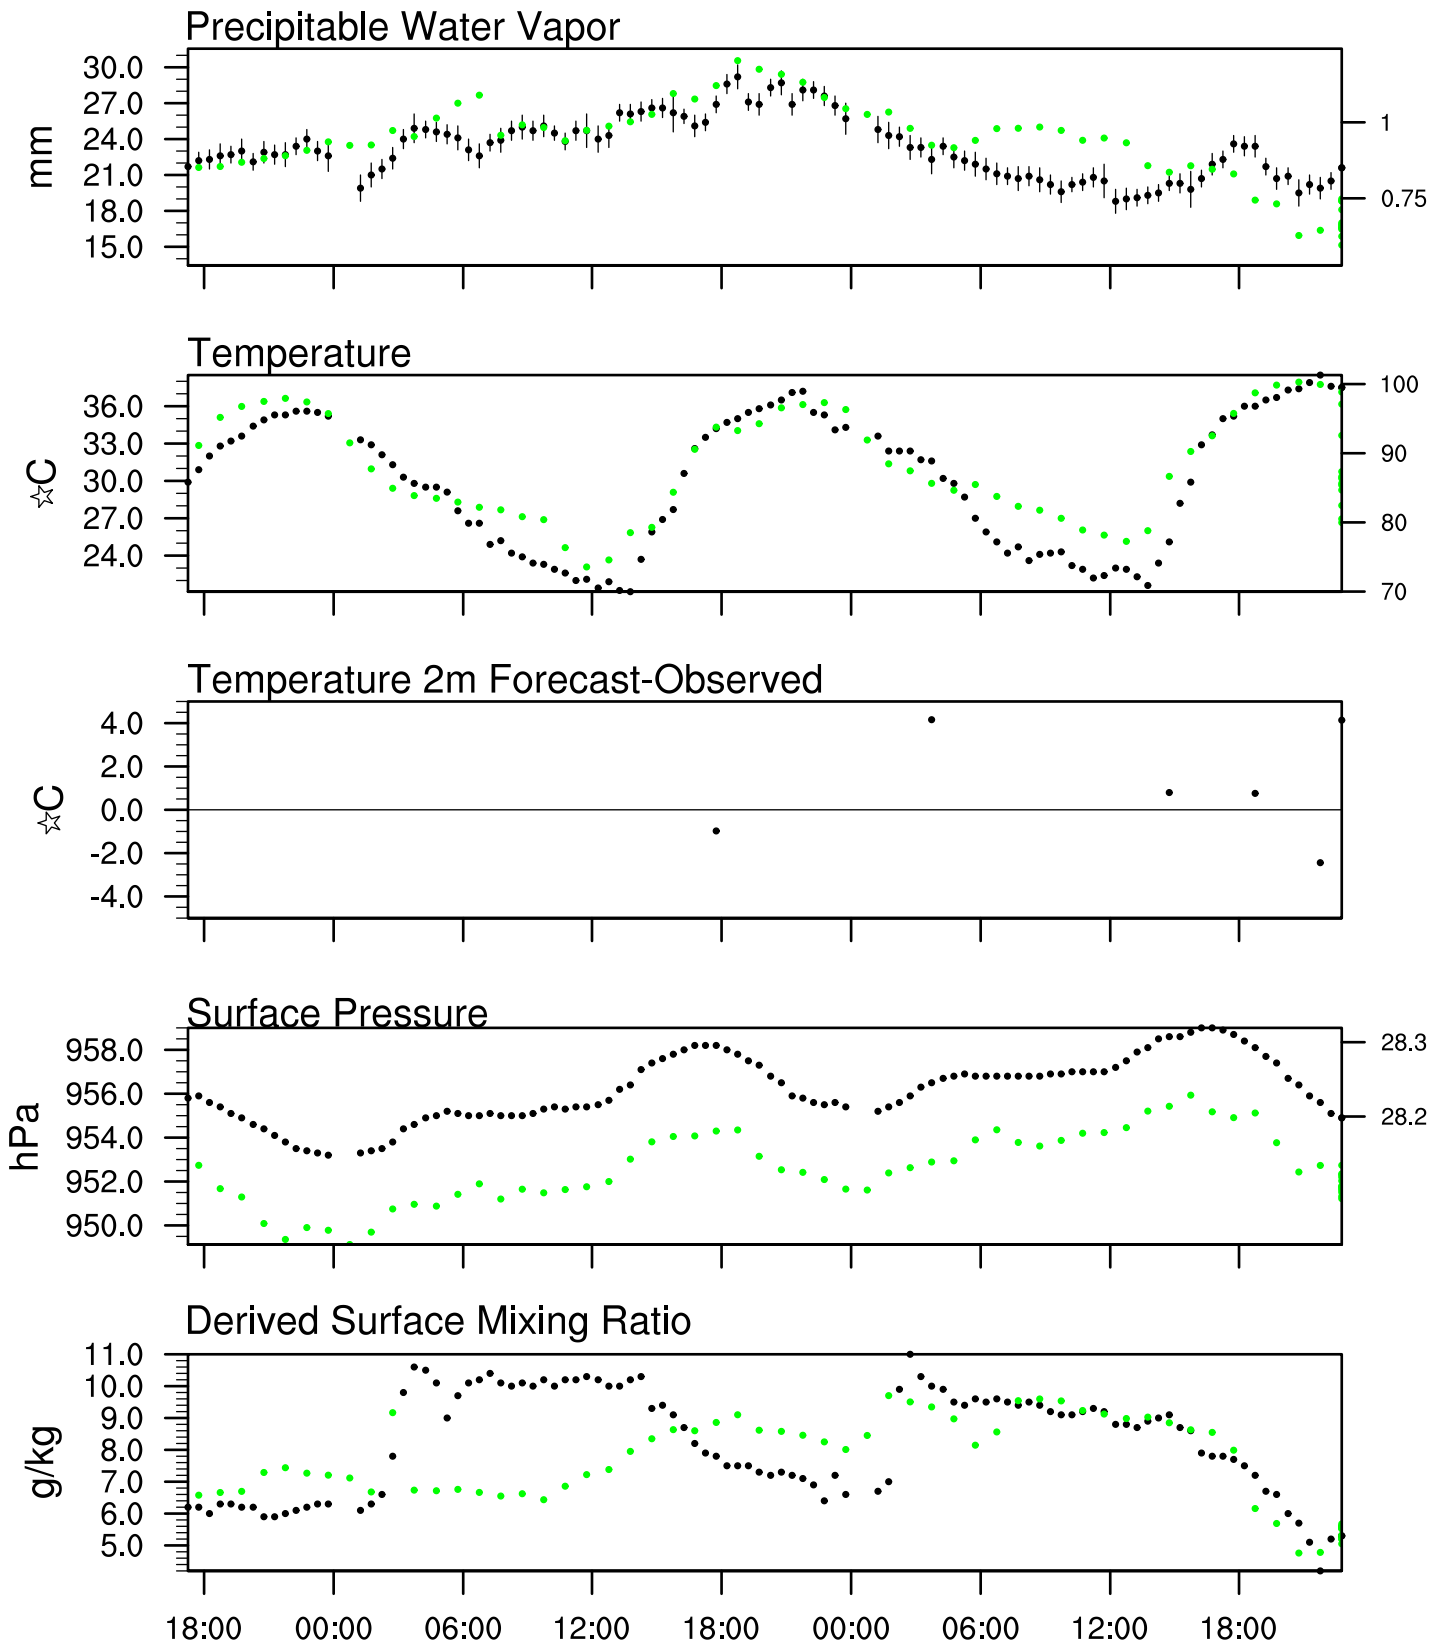

Organ Pipe, AZ

13 Sep 2020 17:45 UTC - 17 Sep 2020 6:15 UTC

Organ Pipe, AZ 14Sep 2020 5Z

Plcl=703 Tlcl[C]=3 Shox=0 Pwat[cm]=3 Cape[J]= 0

Organ Pipe, AZ 14Sep 2020 17Z

Plcl=704 Tlcl[C]=7 Shox=0 Pwat[cm]=3 Cape[J]= 302