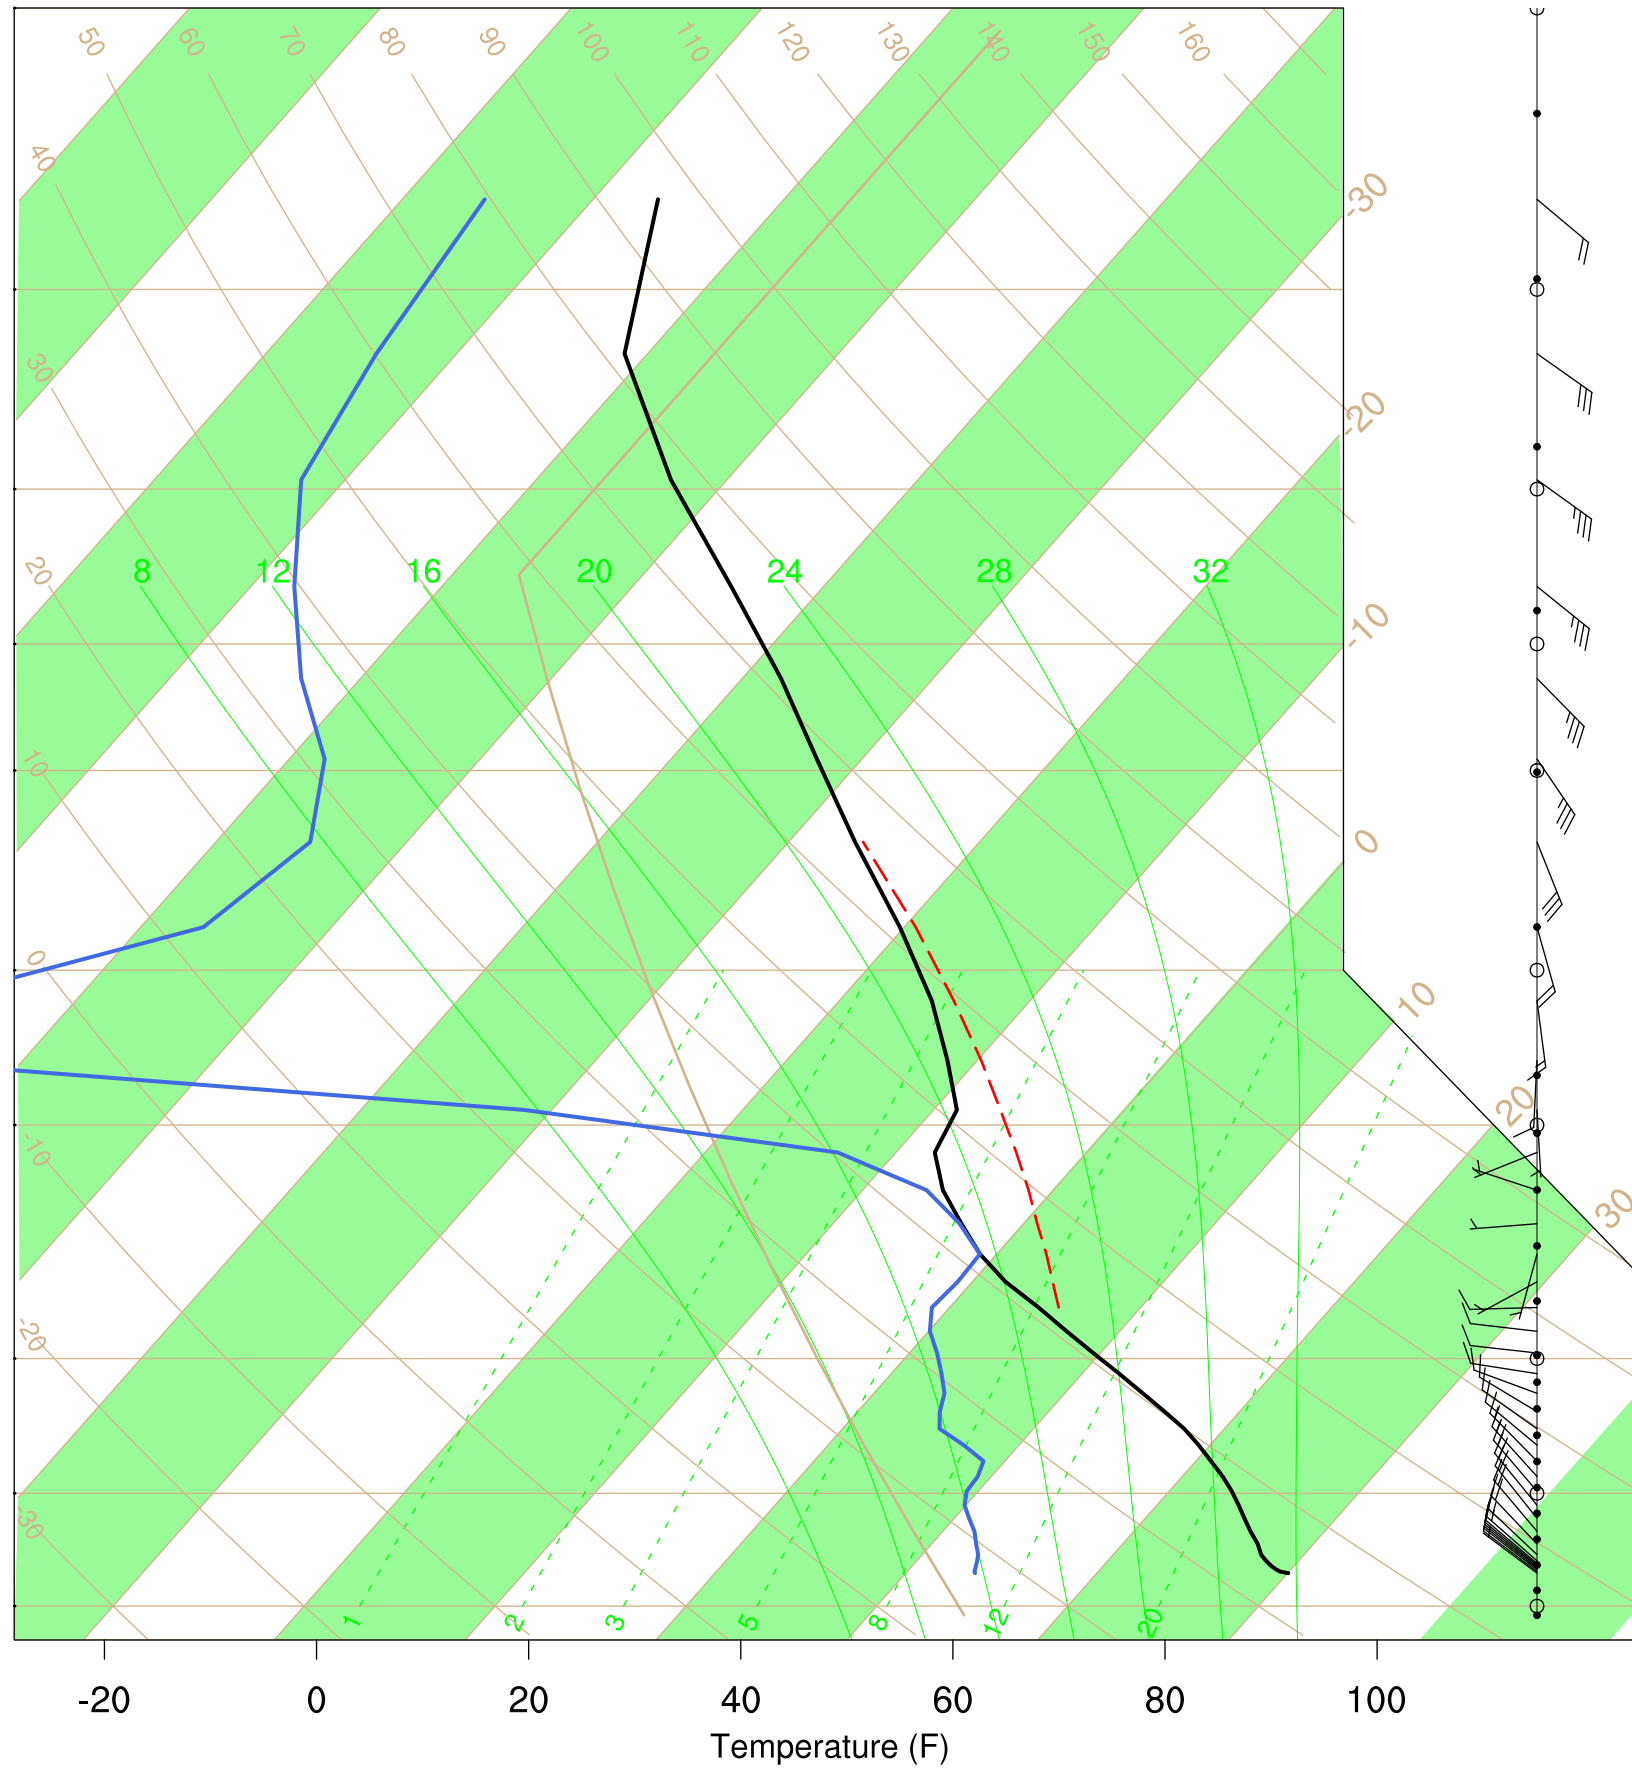

Organ Pipe, AZ

12 Sep 2020 17:45 UTC - 16 Sep 2020 6:15 UTC

Organ Pipe, AZ 12Sep 2020 17Z

Plcl=647 Tlcl[C]=-1 Shox=9 Pwat[cm]=1 Cape[J]= 48

Organ Pipe, AZ 13Sep 2020 5Z

Plcl=672 Tlcl[C]=-2 Shox=7 Pwat[cm]=1 Cape[J]= 0

Organ Pipe, AZ 13Sep 2020 17Z

Plcl=636 Tlcl[C]=-1 Shox=5 Pwat[cm]=2 Cape[J]= 7

Organ Pipe, AZ 14Sep 2020 5Z

Plcl=654 Tlcl[C]=-1 Shox=2 Pwat[cm]=2 Cape[J]= 0

Organ Pipe, AZ 14Sep 2020 17Z

Plcl=757 Tlcl[C]=10 Shox=0 Pwat[cm]=3 Cape[J]= 413

Organ Pipe, AZ 15Sep 2020 5Z

Plcl=691 Tlcl[C]=3 Shox=4 Pwat[cm]=2 Cape[J]= 0

Organ Pipe, AZ 15Sep 2020 17Z

Plcl=640 Tlcl[C]=0 Shox=7 Pwat[cm]=2 Cape[J]= 37

Organ Pipe, AZ 16Sep 2020 5Z

Plcl=675 Tlcl[C]=0 Shox=7 Pwat[cm]=2 Cape[J]= 0