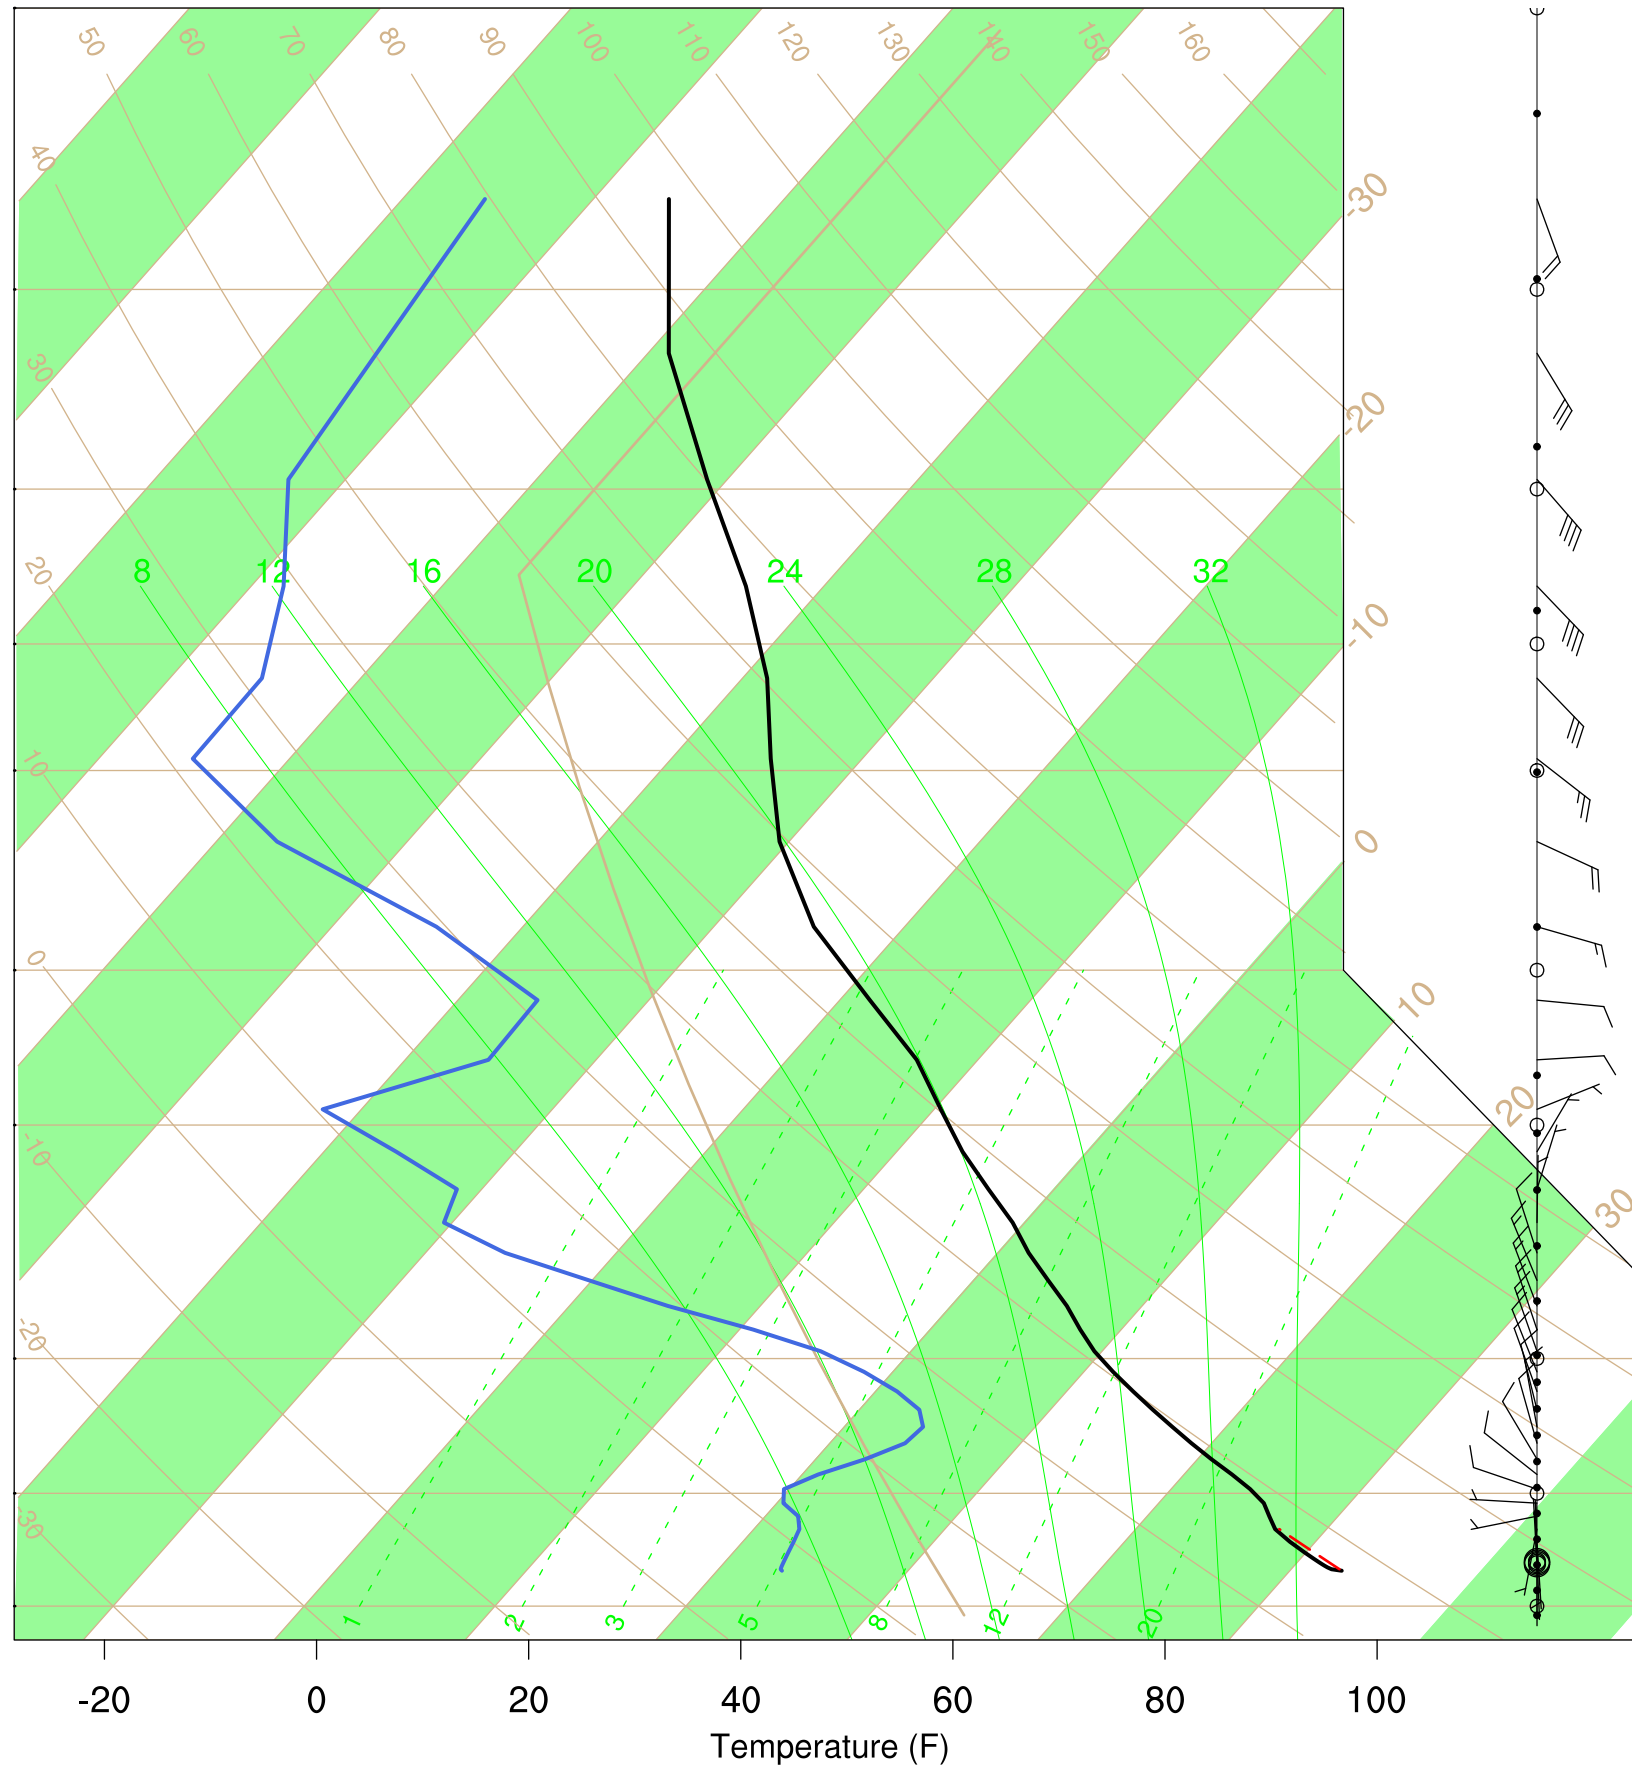

Organ Pipe, AZ

12 Sep 2020 17:45 UTC - 16 Sep 2020 6:15 UTC

Organ Pipe, AZ 12Sep 2020 17Z

Plcl=647 Tlcl[C]=-1 Shox=9 Pwat[cm]=1 Cape[J]= 48

Organ Pipe, AZ 13Sep 2020 5Z

Plcl=672 Tlcl[C]=-2 Shox=7 Pwat[cm]=1 Cape[J]= 0

Organ Pipe, AZ 13Sep 2020 17Z

Plcl=636 Tlcl[C]=-1 Shox=5 Pwat[cm]=2 Cape[J]= 7

Organ Pipe, AZ 14Sep 2020 5Z

Plcl=654 Tlcl[C]=-1 Shox=2 Pwat[cm]=2 Cape[J]= 0

Organ Pipe, AZ 14Sep 2020 17Z

Plcl=757 Tlcl[C]=10 Shox=0 Pwat[cm]=3 Cape[J]= 413

Organ Pipe, AZ 15Sep 2020 5Z

Plcl=691 Tlcl[C]=3 Shox=4 Pwat[cm]=2 Cape[J]= 0

Organ Pipe, AZ 15Sep 2020 17Z

Plcl=640 Tlcl[C]=0 Shox=7 Pwat[cm]=2 Cape[J]= 37

Organ Pipe, AZ 16Sep 2020 5Z

Plcl=675 Tlcl[C]=0 Shox=7 Pwat[cm]=2 Cape[J]= 0