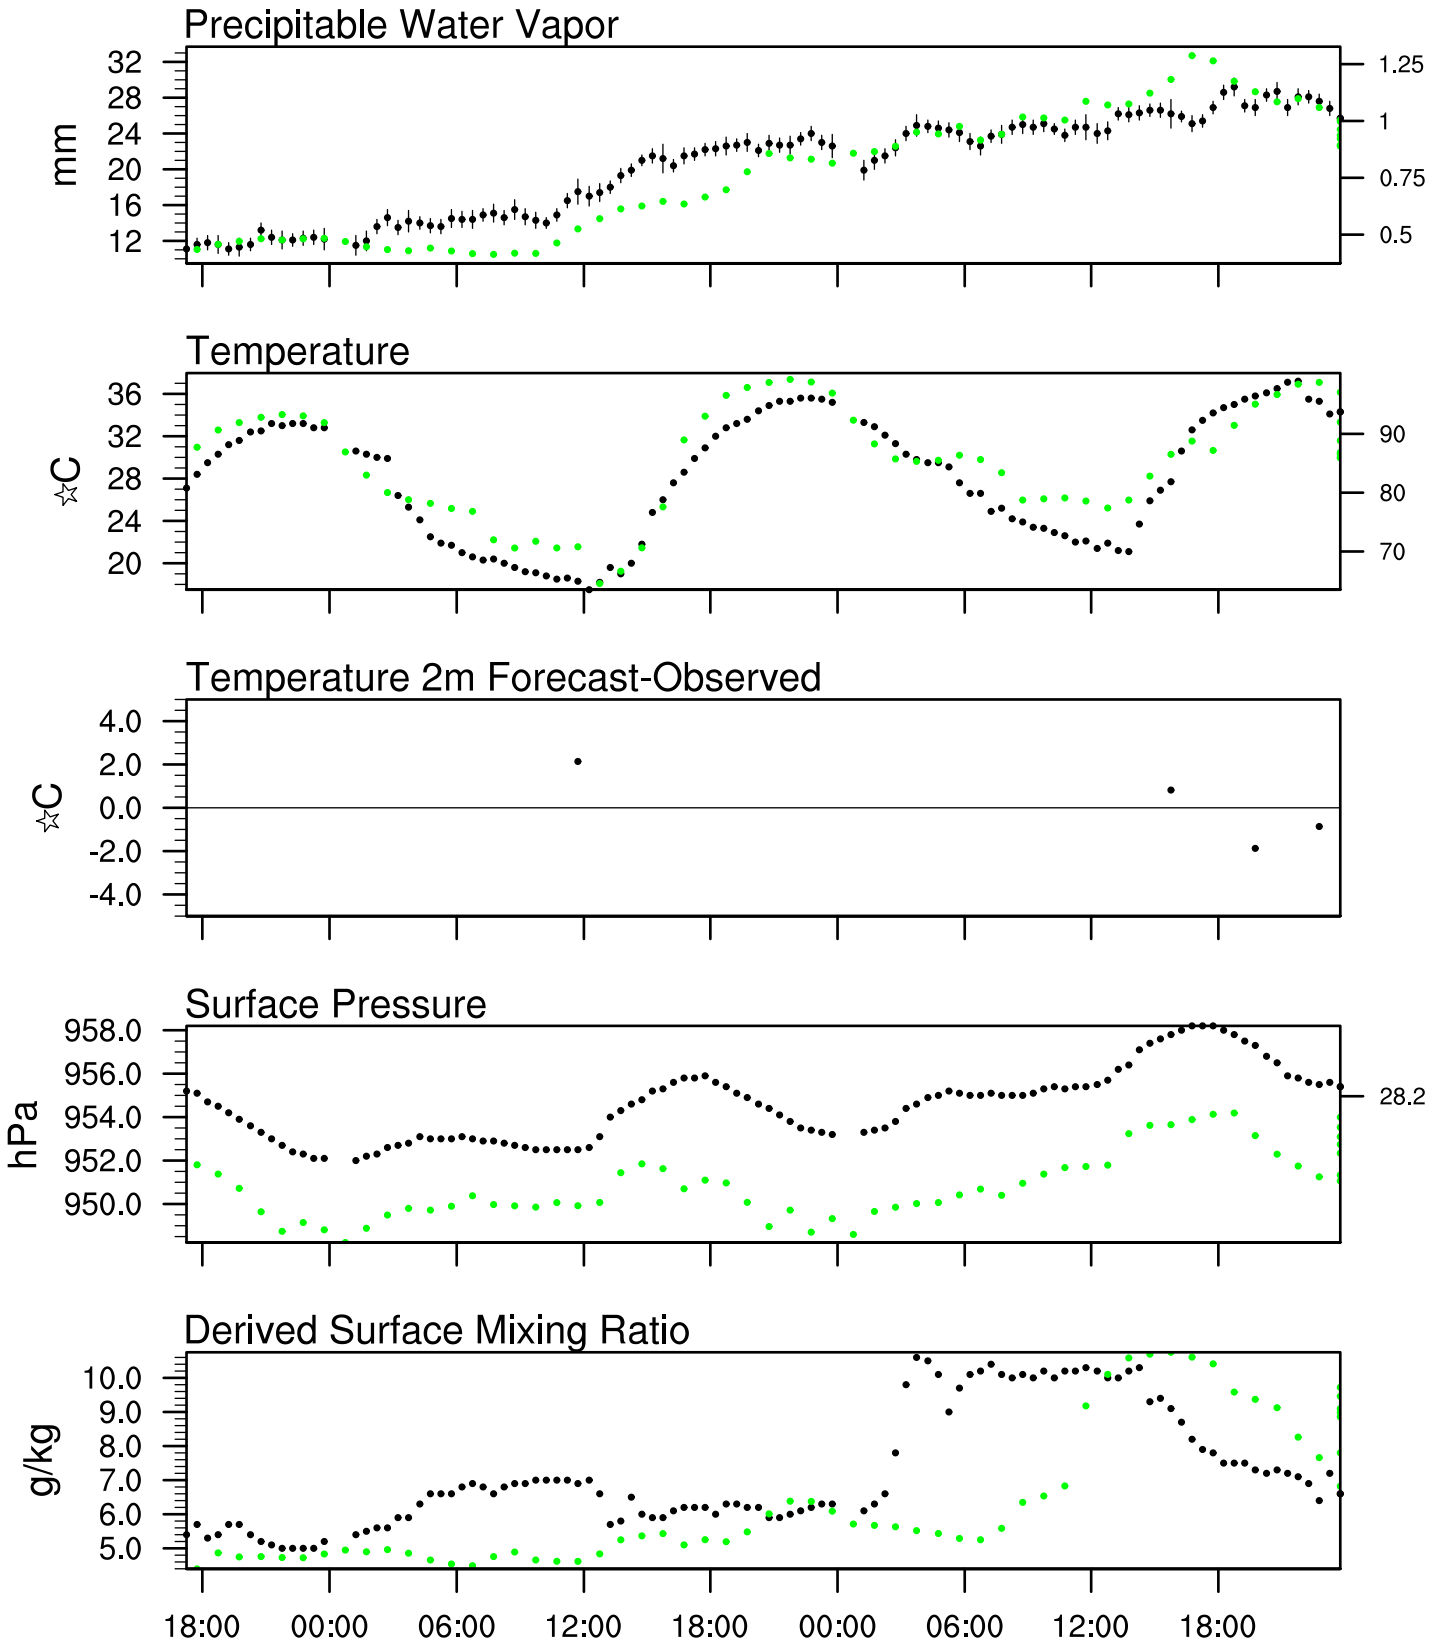

Organ Pipe, AZ

12 Sep 2020 17:45 UTC - 16 Sep 2020 6:15 UTC

Organ Pipe, AZ 12Sep 2020 17Z

Plcl=647 Tlcl[C]=-1 Shox=9 Pwat[cm]=1 Cape[J]= 48

Organ Pipe, AZ 13Sep 2020 5Z

Plcl=672 Tlcl[C]=-2 Shox=7 Pwat[cm]=1 Cape[J]= 0