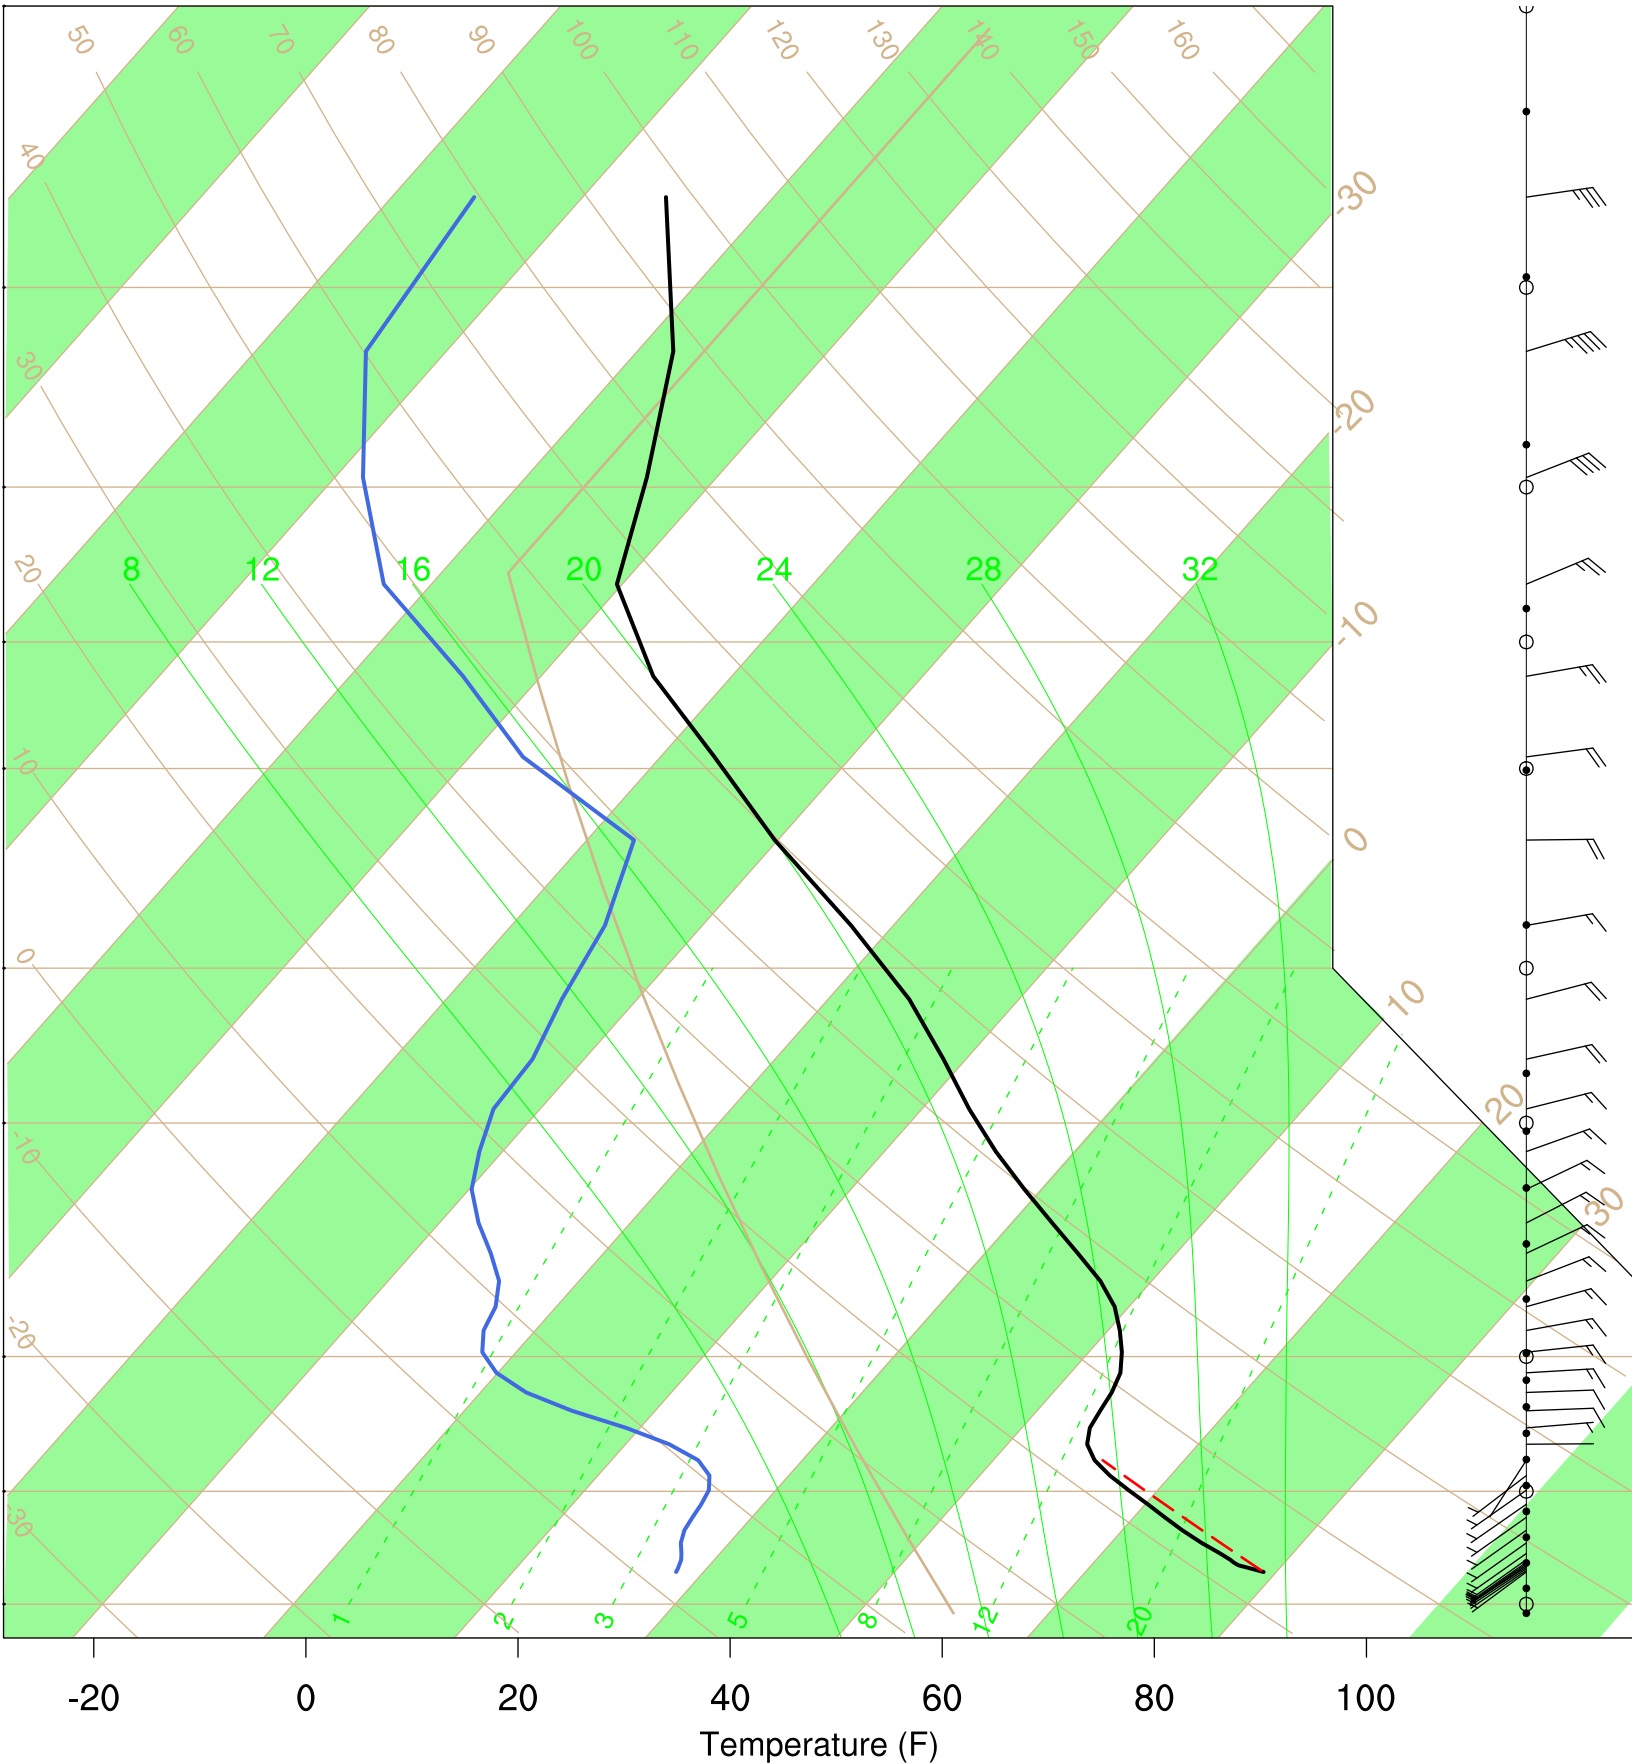

Organ Pipe, AZ

11 Sep 2020 17:45 UTC - 12 Sep 2020 9:15 UTC

Organ Pipe, AZ 11Sep 2020 17Z

Plcl=625 Tlcl[C]=-6 Shox=12 Pwat[cm]=1 Cape[J]= 38

Organ Pipe, AZ 12Sep 2020 5Z

Ptcl=662 Tlcl[C]=-5 Shox=11 Pwat[cm]=1 Cape[J]= 0