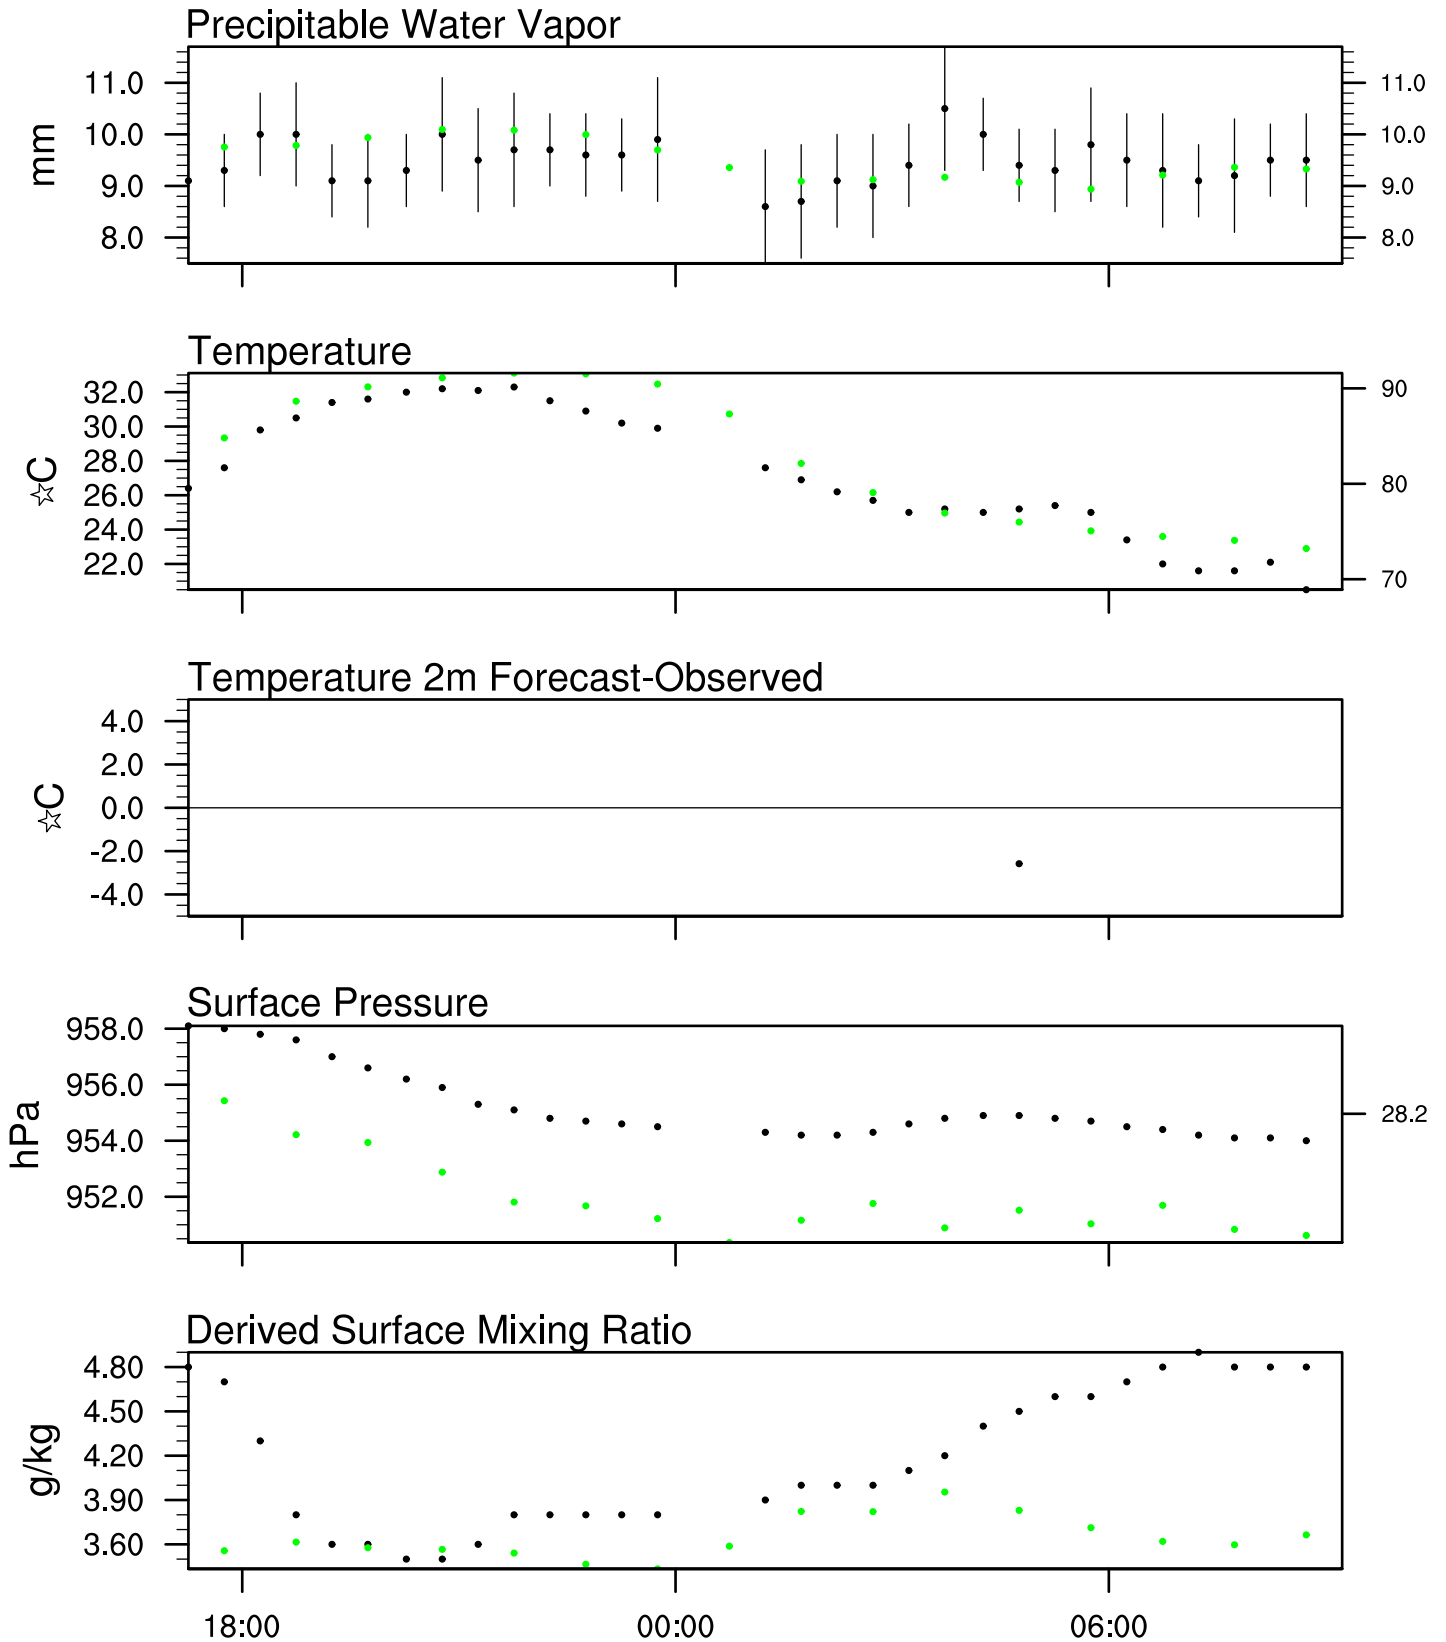

Organ Pipe, AZ

11 Sep 2020 17:45 UTC - 12 Sep 2020 9:15 UTC

Organ Pipe, AZ 11Sep 2020 17Z

Plcl=625 Tlcl[C]=-6 Shox=12 Pwat[cm]=1 Cape[J]= 38

Organ Pipe, AZ 12Sep 2020 5Z

Ptcl=662 Tlcl[C]=-5 Shox=11 Pwat[cm]=1 Cape[J]= 0