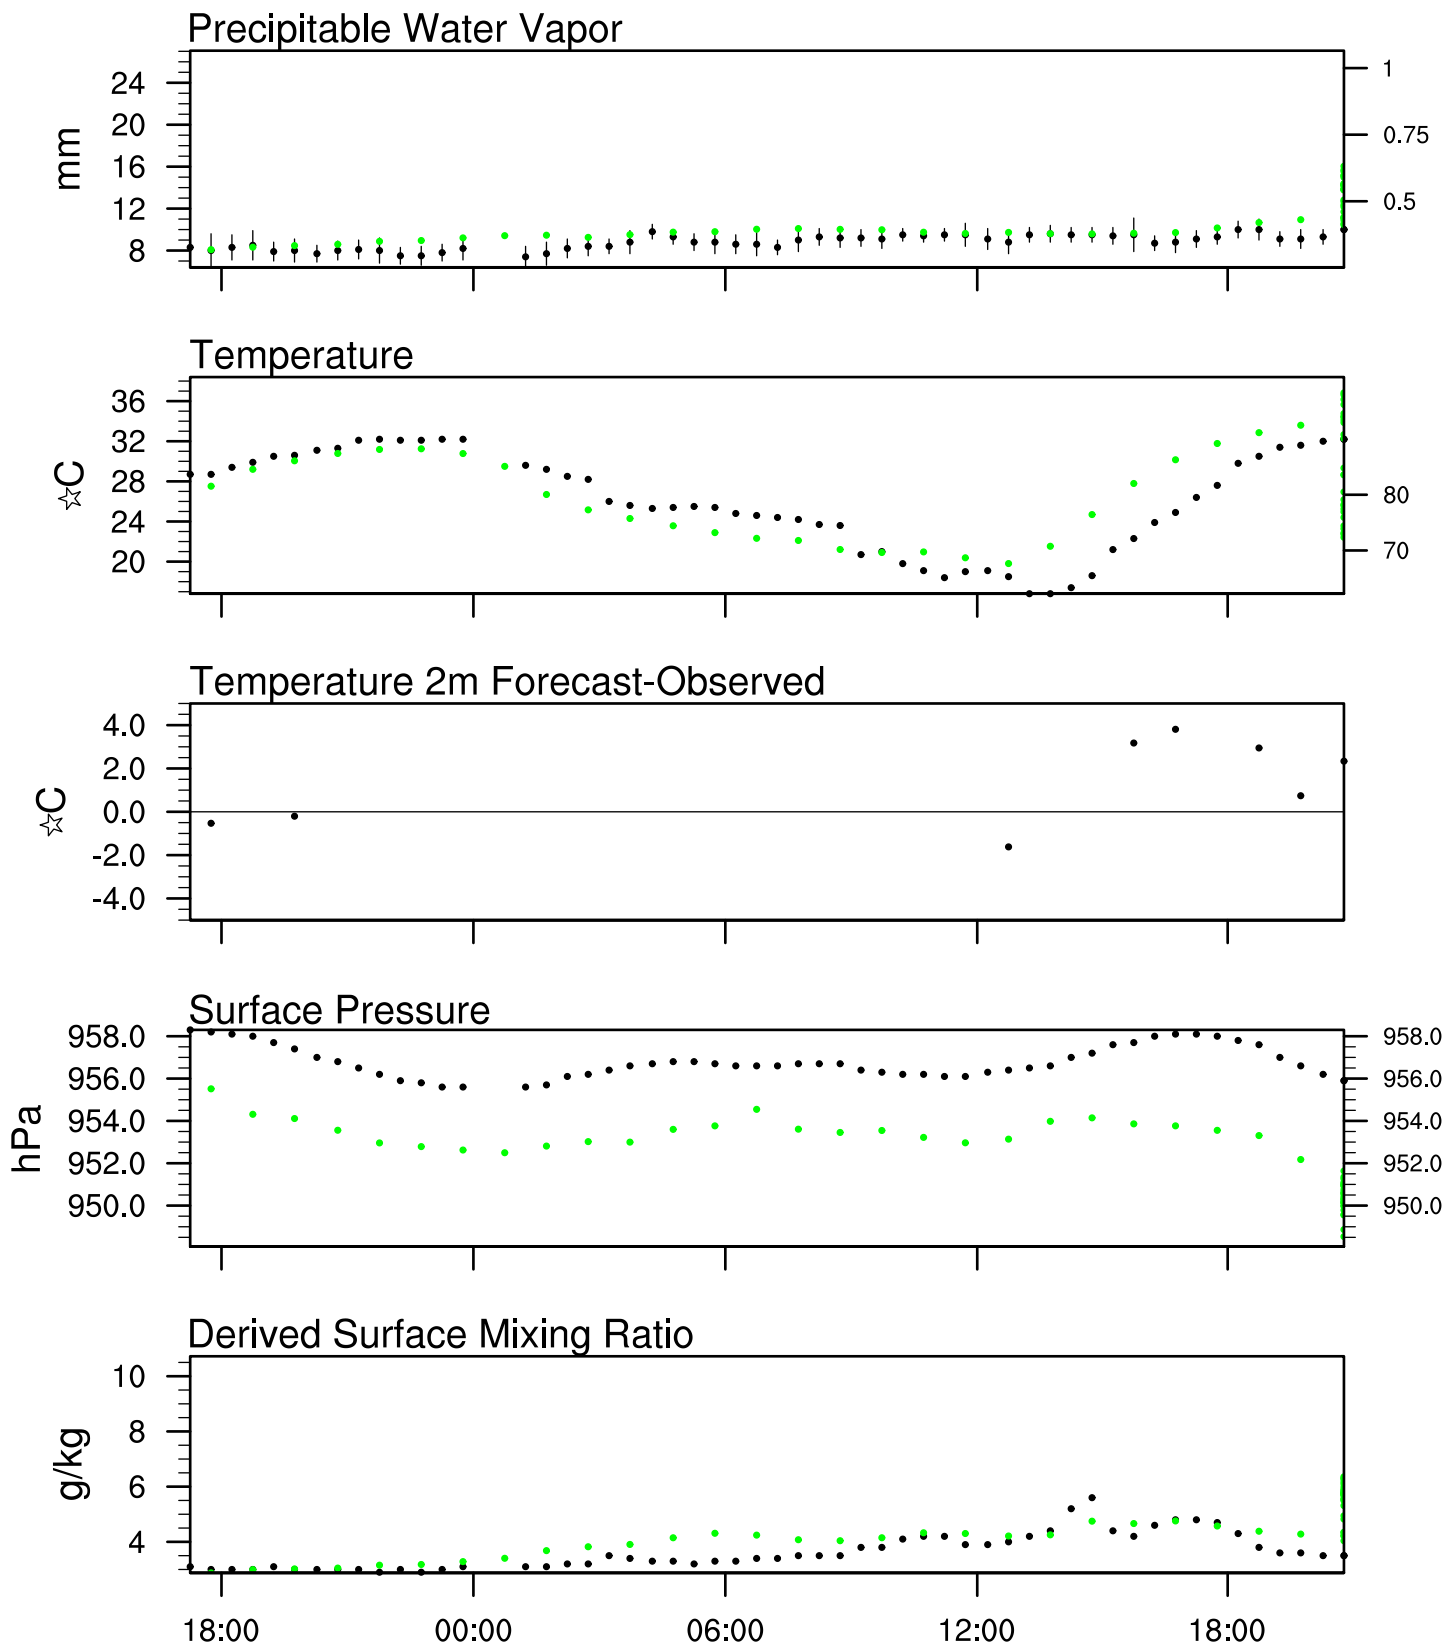

# Organ Pipe, AZ 10Sep 2020 17Z

Plcl=619 Tlcl[C]=-9 Shox=16 Pwat[cm]=1 Cape[J]= 63