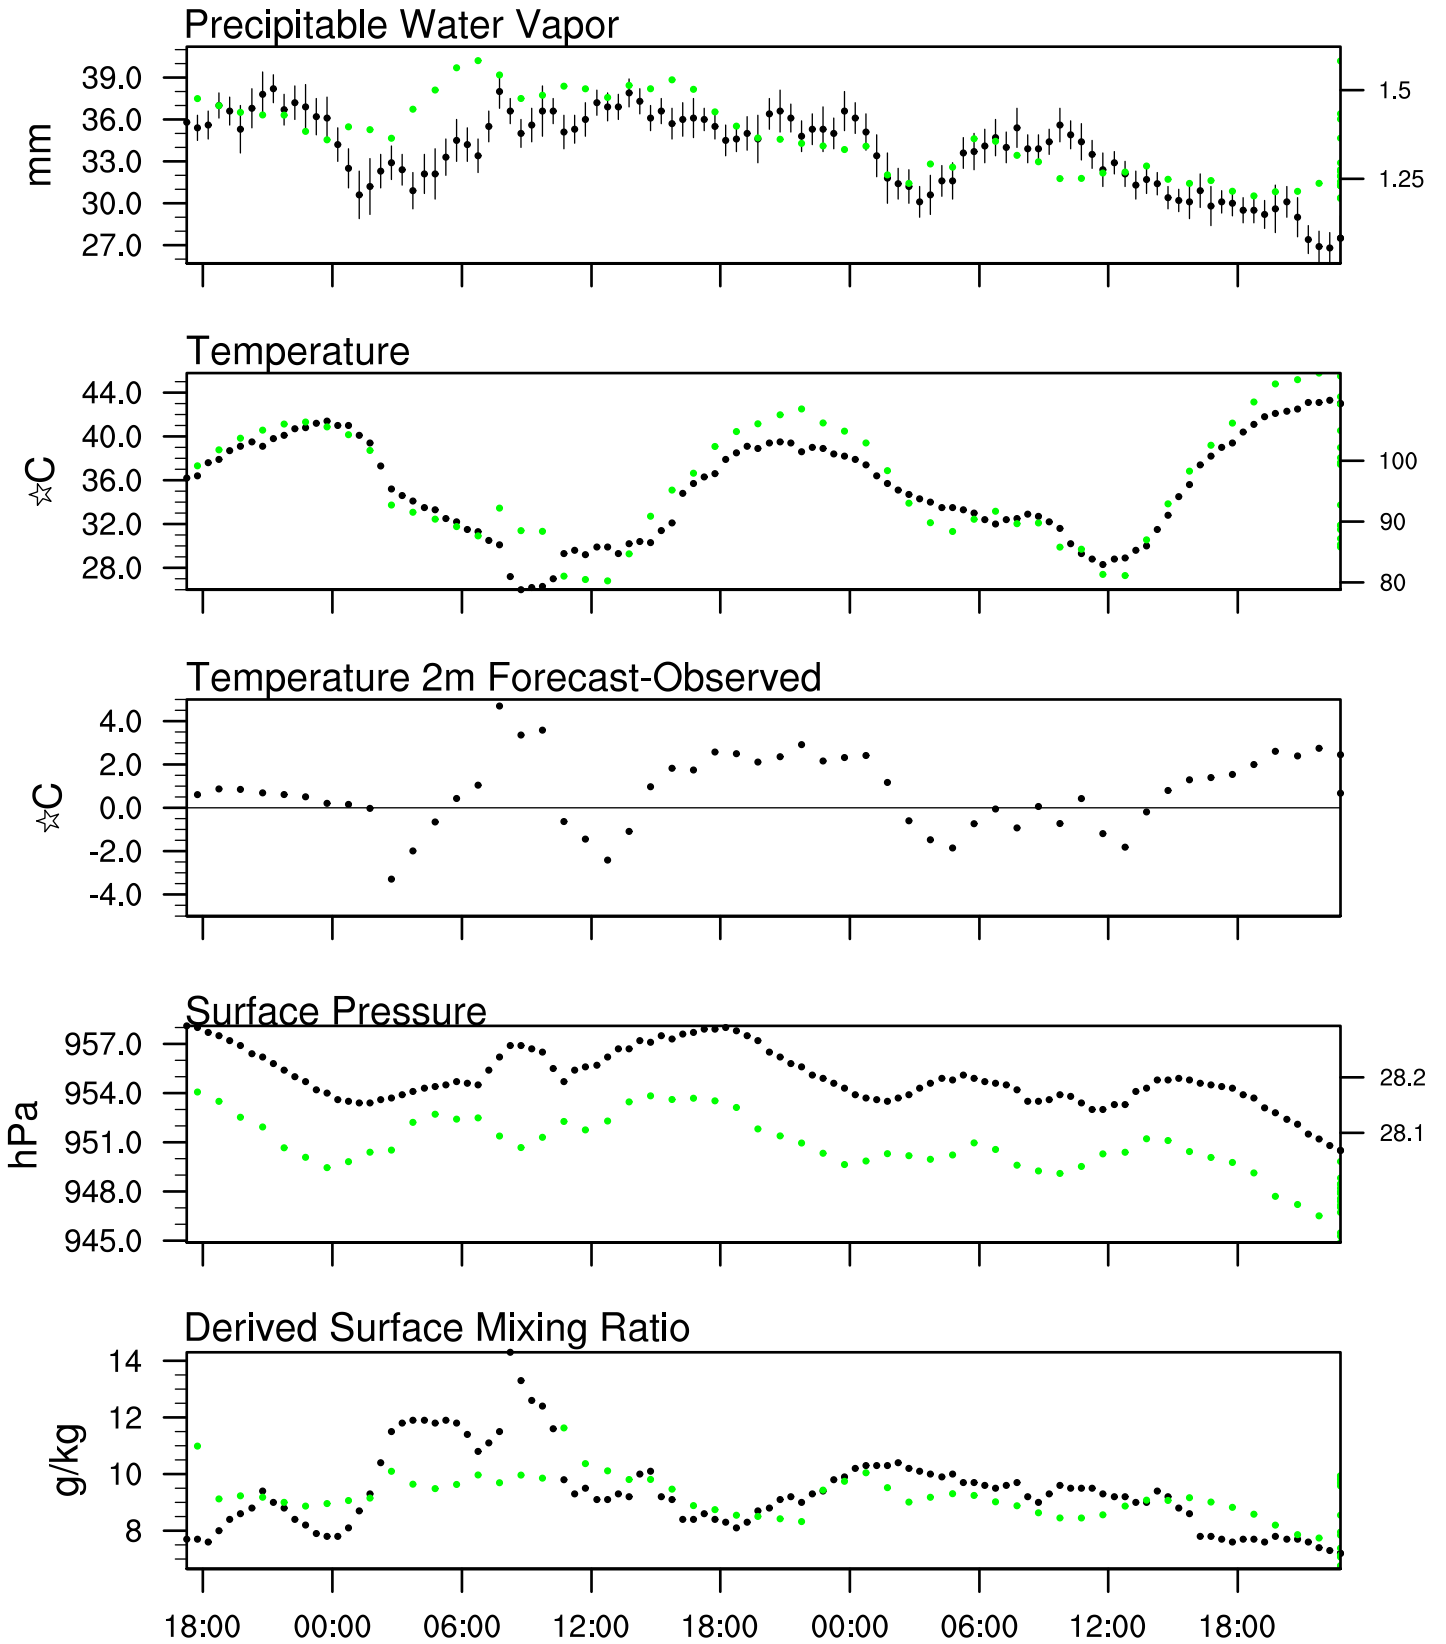

Organ Pipe, AZ

10 Jul 2020 17:45 UTC - 14 Jul 2020 6:15 UTC

Organ Pipe, AZ 10Jul 2020 17Z

Plcl=693 Tlcl[C]=7 Shox=0 Pwat[cm]=4 Cape[J]= 181

Organ Pipe, AZ 11 Jul 2020 5Z

Ptcl=726 Tlcl[C]=8 Shox=0 Pwat[cm]=4 Cape[J]= 0