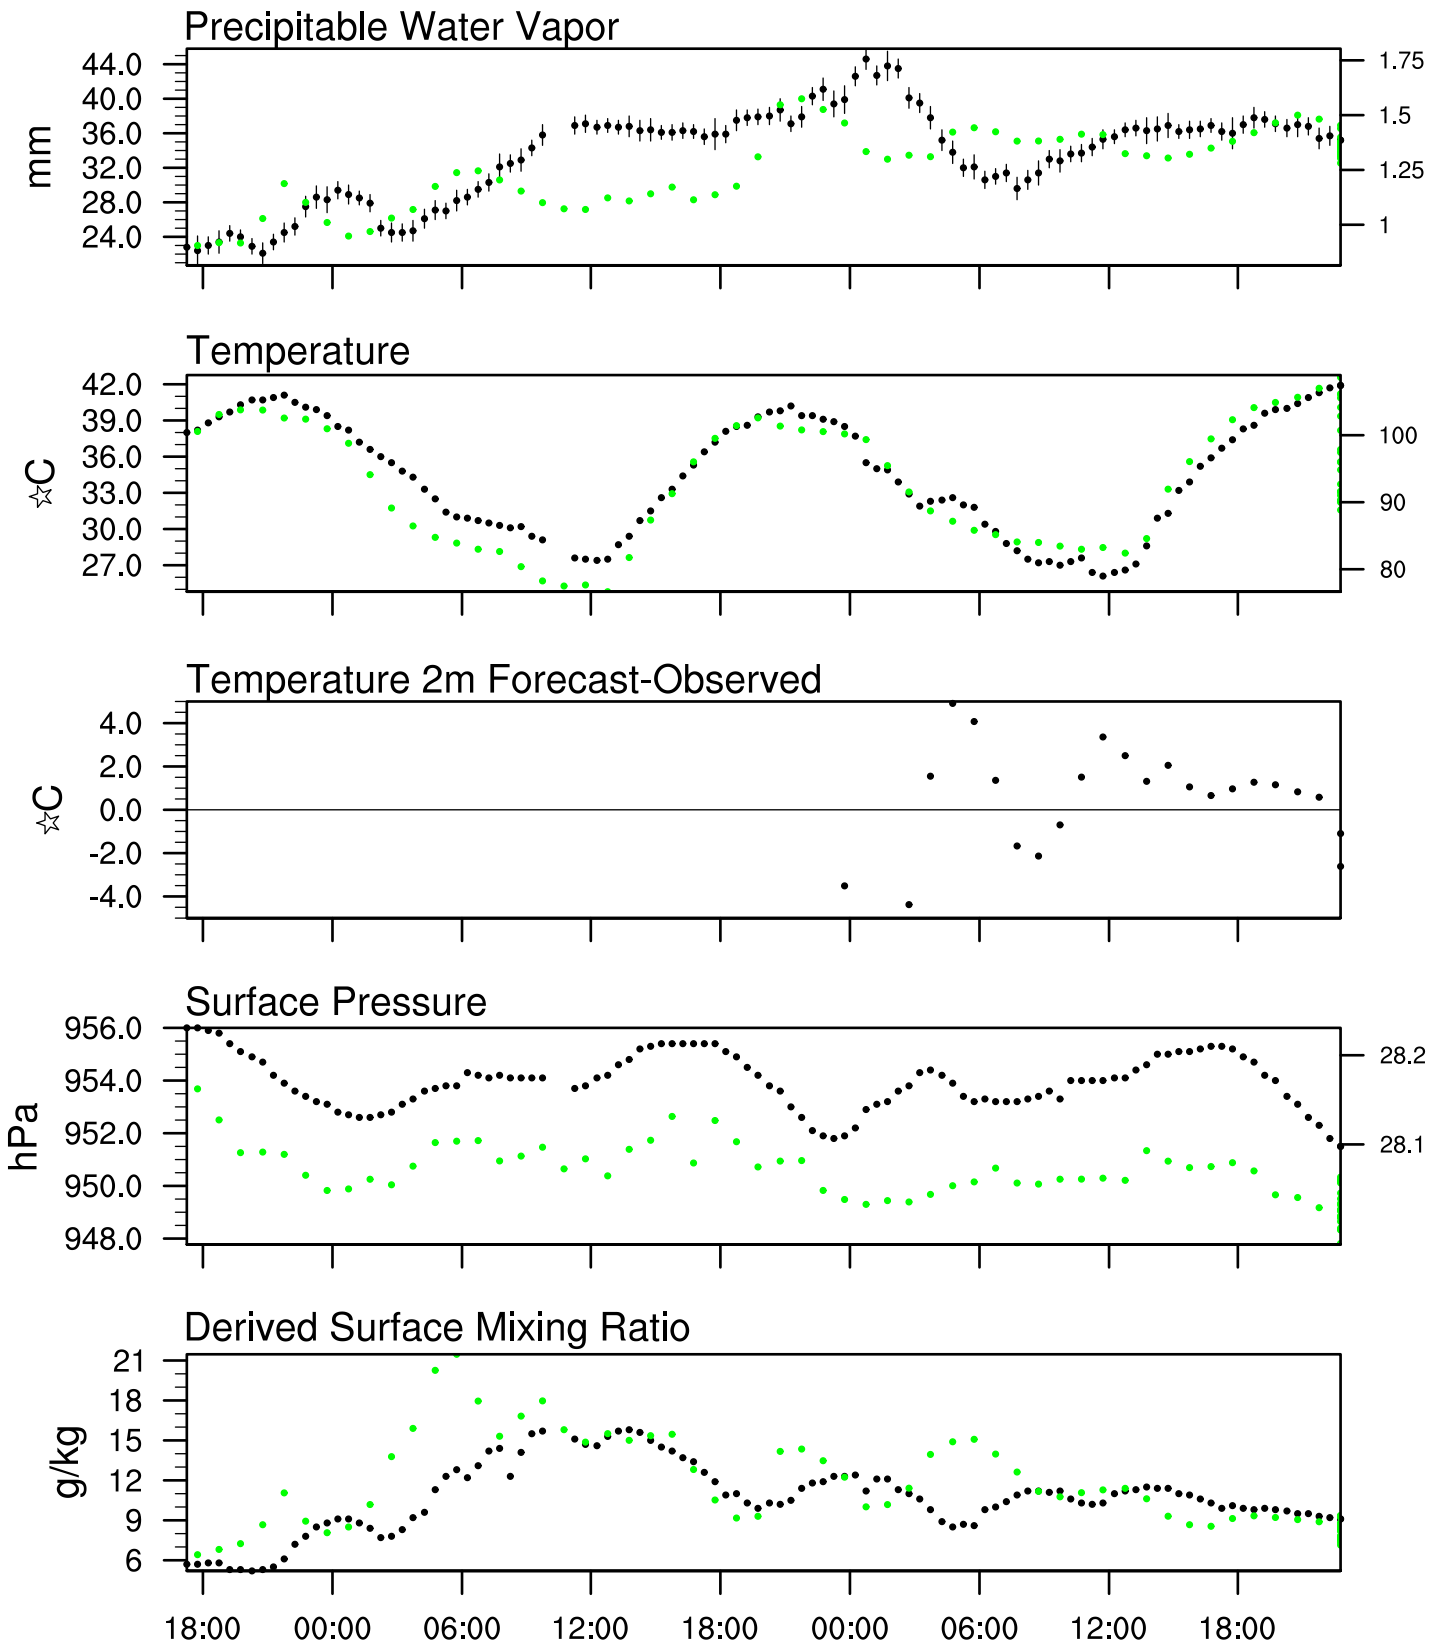

# Organ Pipe, AZ

10 Aug 2020 17:45 UTC - 14 Aug 2020 6:15 UTC