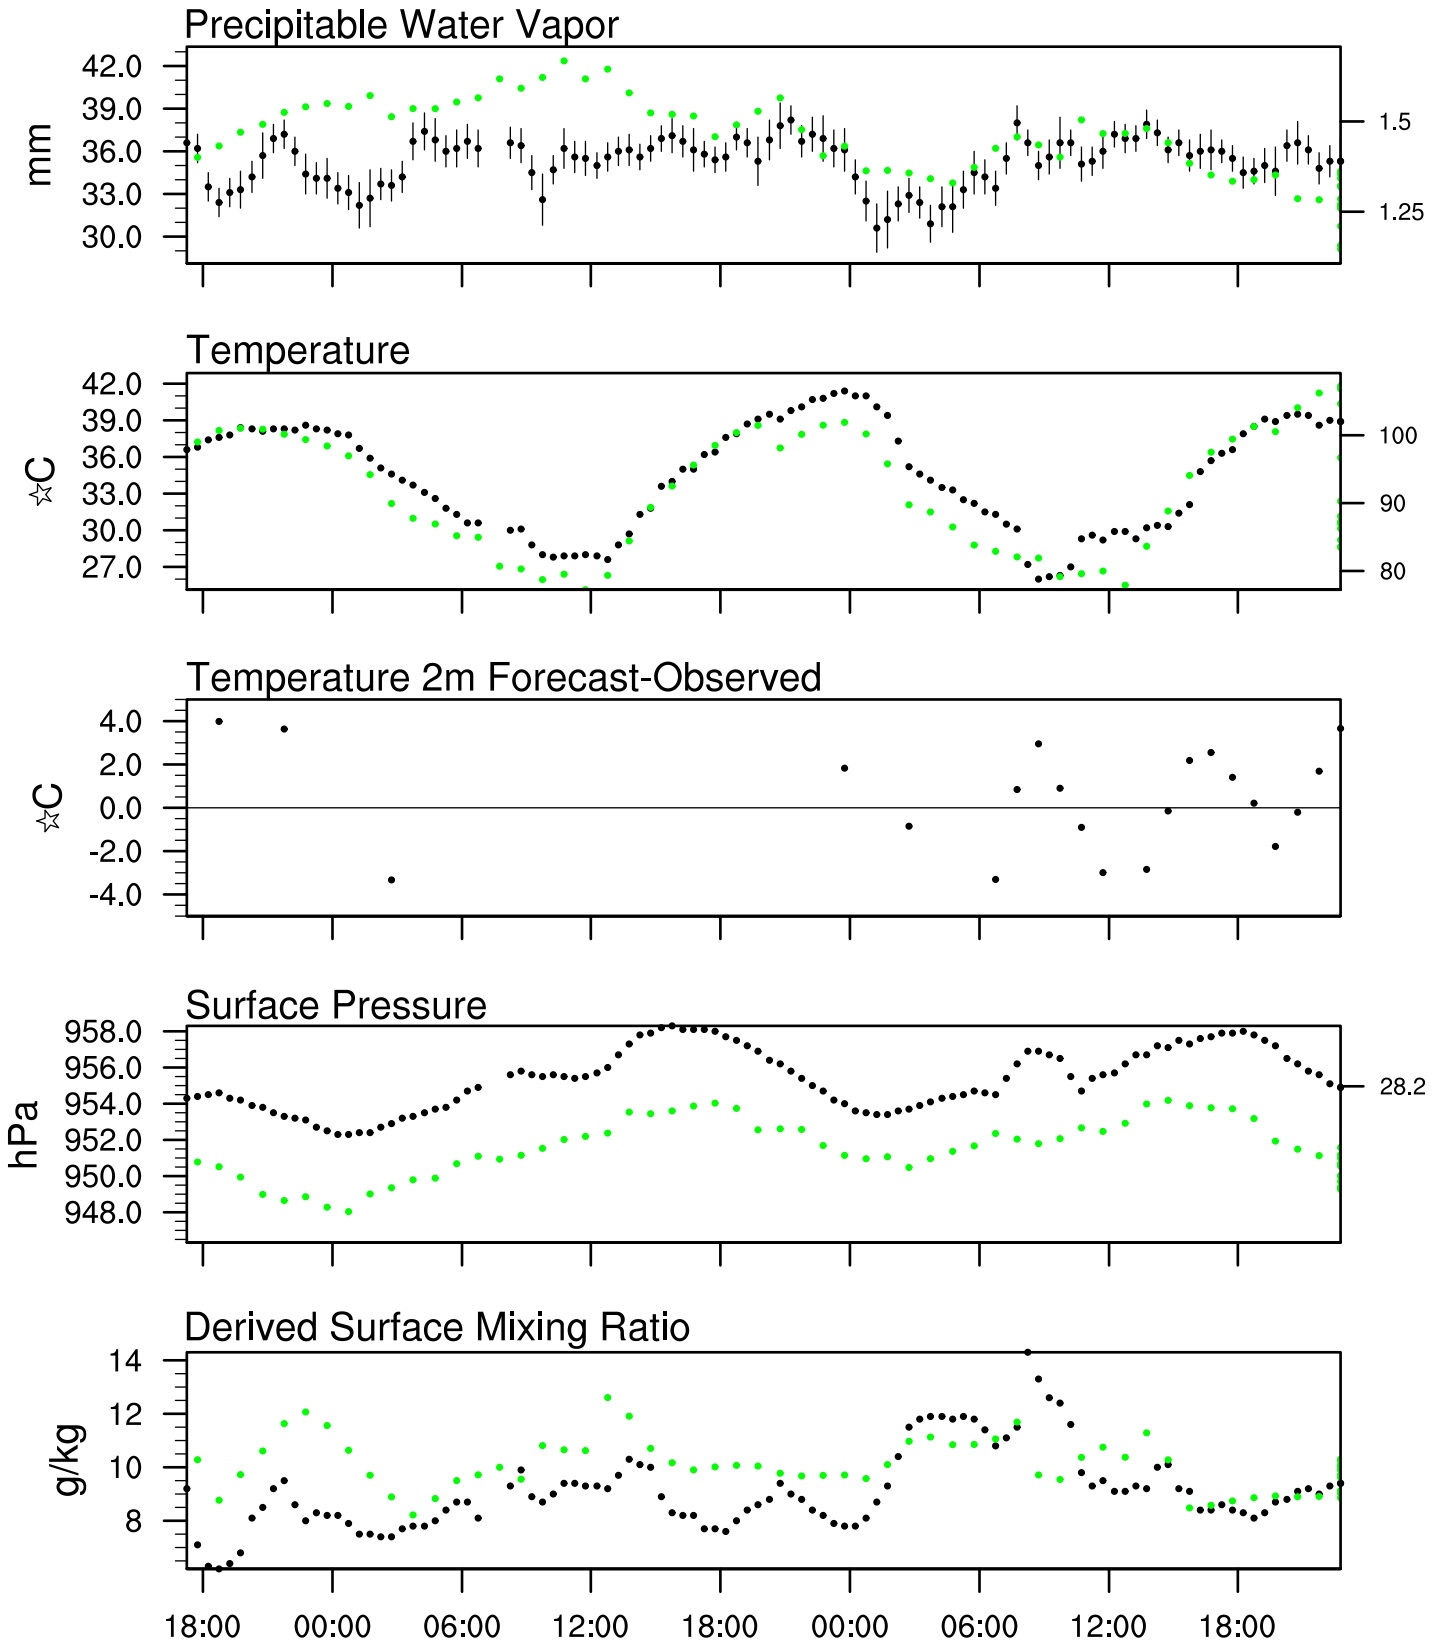

Organ Pipe, AZ

9 Jul 2020 17:45 UTC - 13 Jul 2020 6:15 UTC

Organ Pipe, AZ 9Jul 2020 17Z

Plcl=692 Tlcl[C]=8 Shox=6 Pwat[cm]=4 Cape[J]= 373

Organ Pipe, AZ 10Jul 2020 5Z

Plcl=732 Tlcl[C]=8 Shox=-1 Pwat[cm]=4 Cape[J]= 0