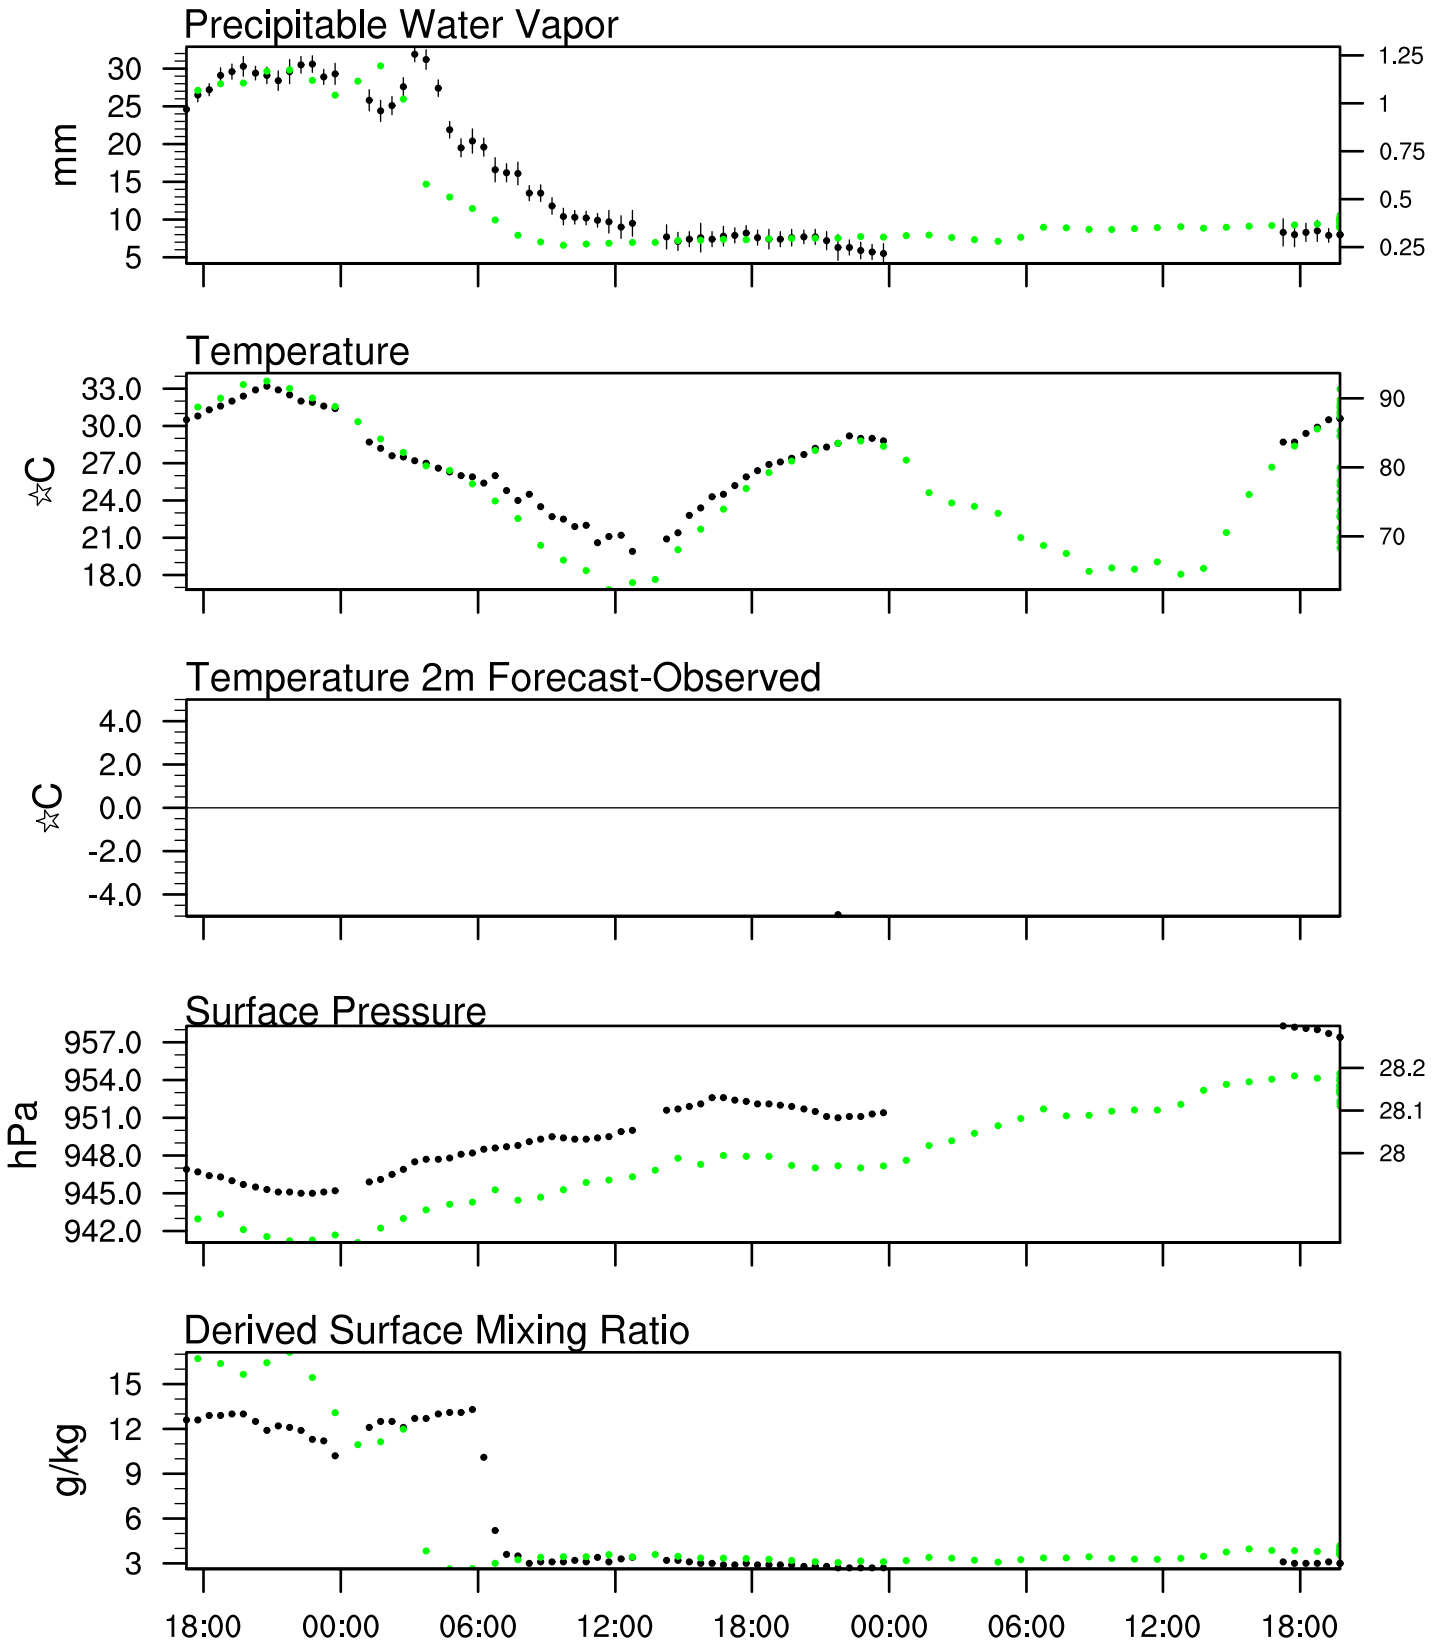

Organ Pipe, AZ

8 Sep 2020 17:45 UTC - 12 Sep 2020 6:15 UTC

Organ Pipe, AZ 8Sep 2020 17Z

Plcl=830 Tlcl[C]=20 Shox=0 Pwat[cm]=3 Cape[J]= 3740

Organ Pipe, AZ 9Sep 2020 5Z

Ptcl=610 Tlcl[C]=-11 Shox=13 Pwat[cm]=1 Cape[J]= 0