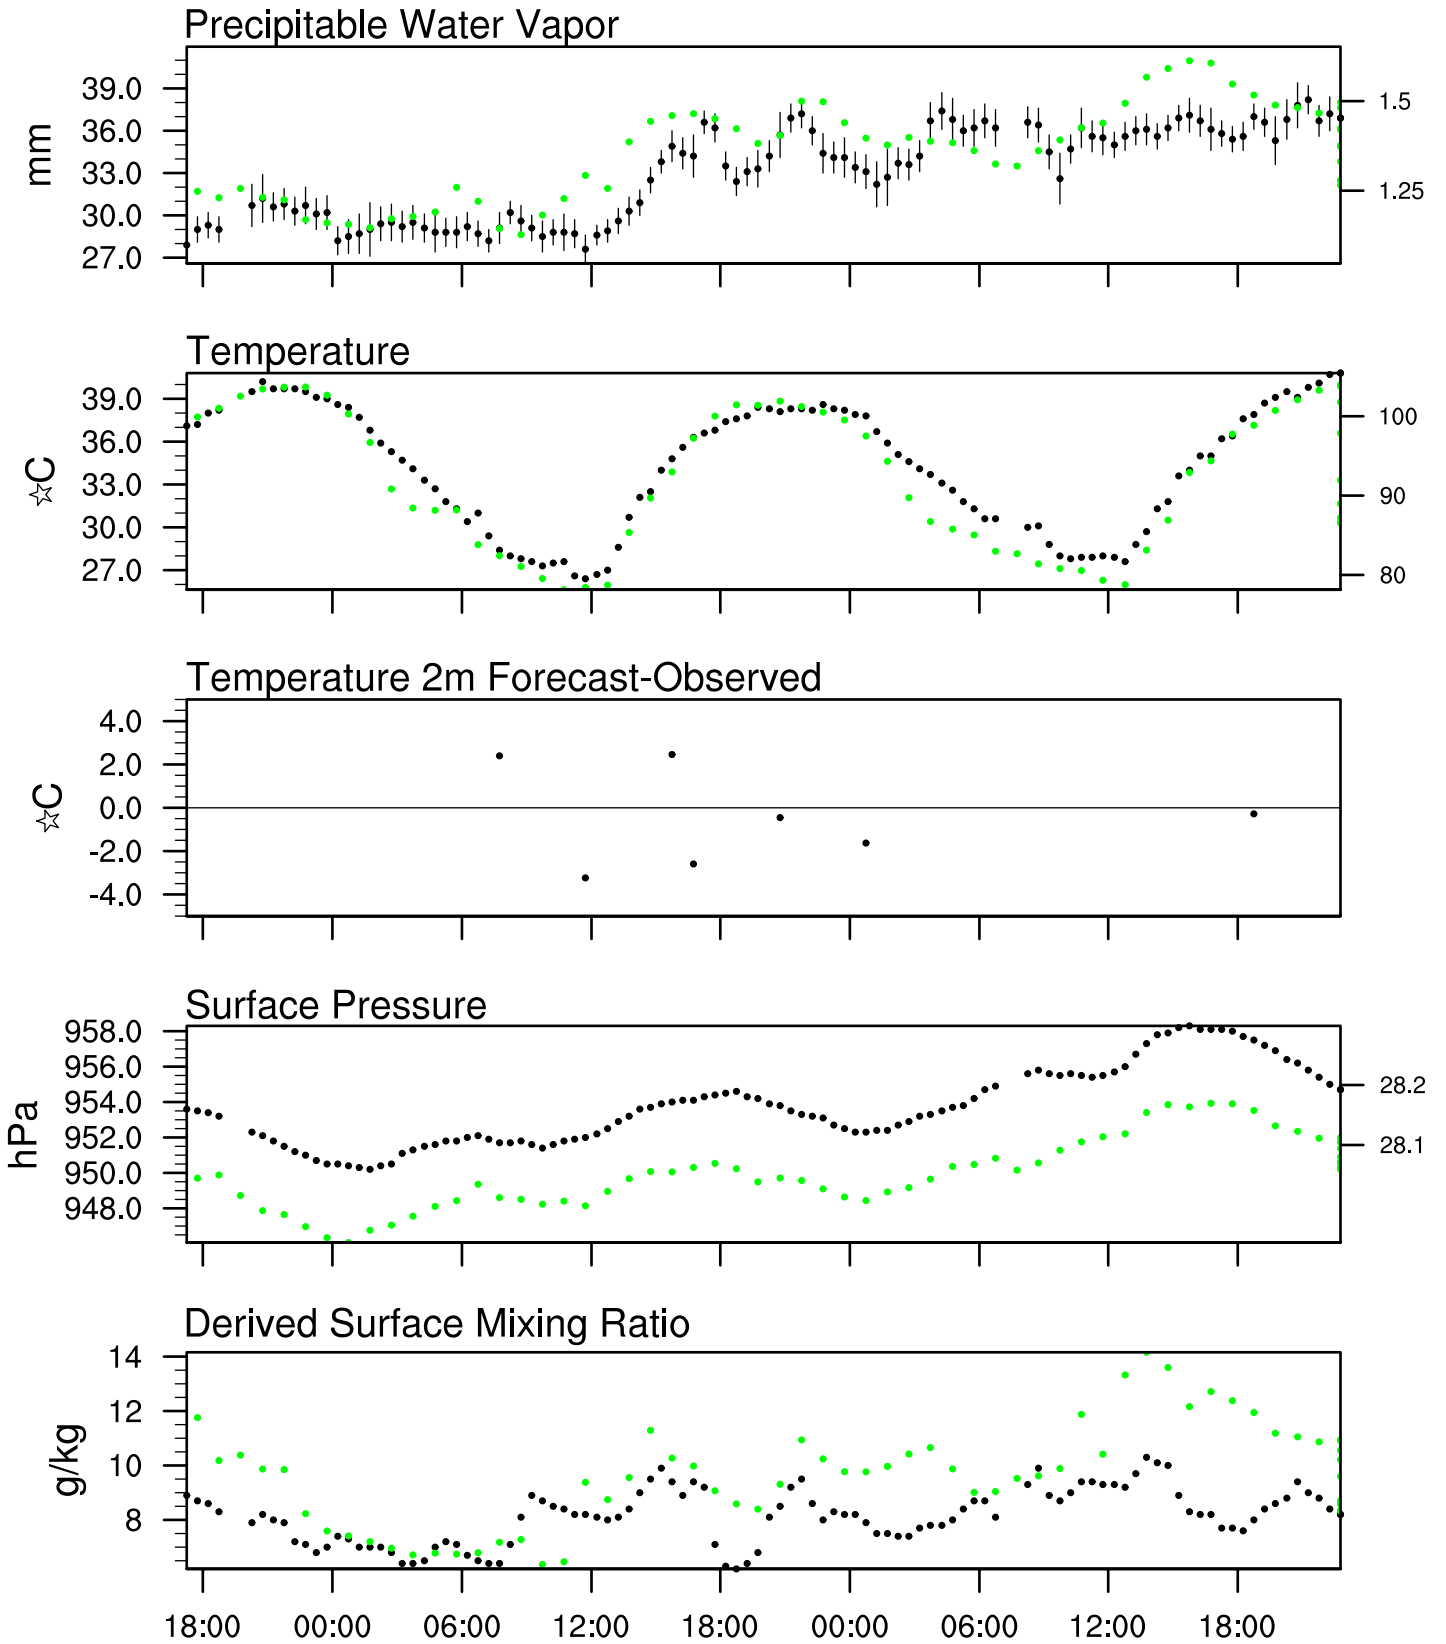

Organ Pipe, AZ

8 Jul 2020 17:45 UTC - 12 Jul 2020 6:15 UTC

Organ Pipe, AZ 8Jul 2020 17Z

Plcl=706 Tlcl[C]=11 Shox=3 Pwat[cm]=3 Cape[J]= 1398

Organ Pipe, AZ 9Jul 2020 5Z

Plcl=676 Tlcl[C]=2 Shox=3 Pwat[cm]=3 Cape[J]= 0