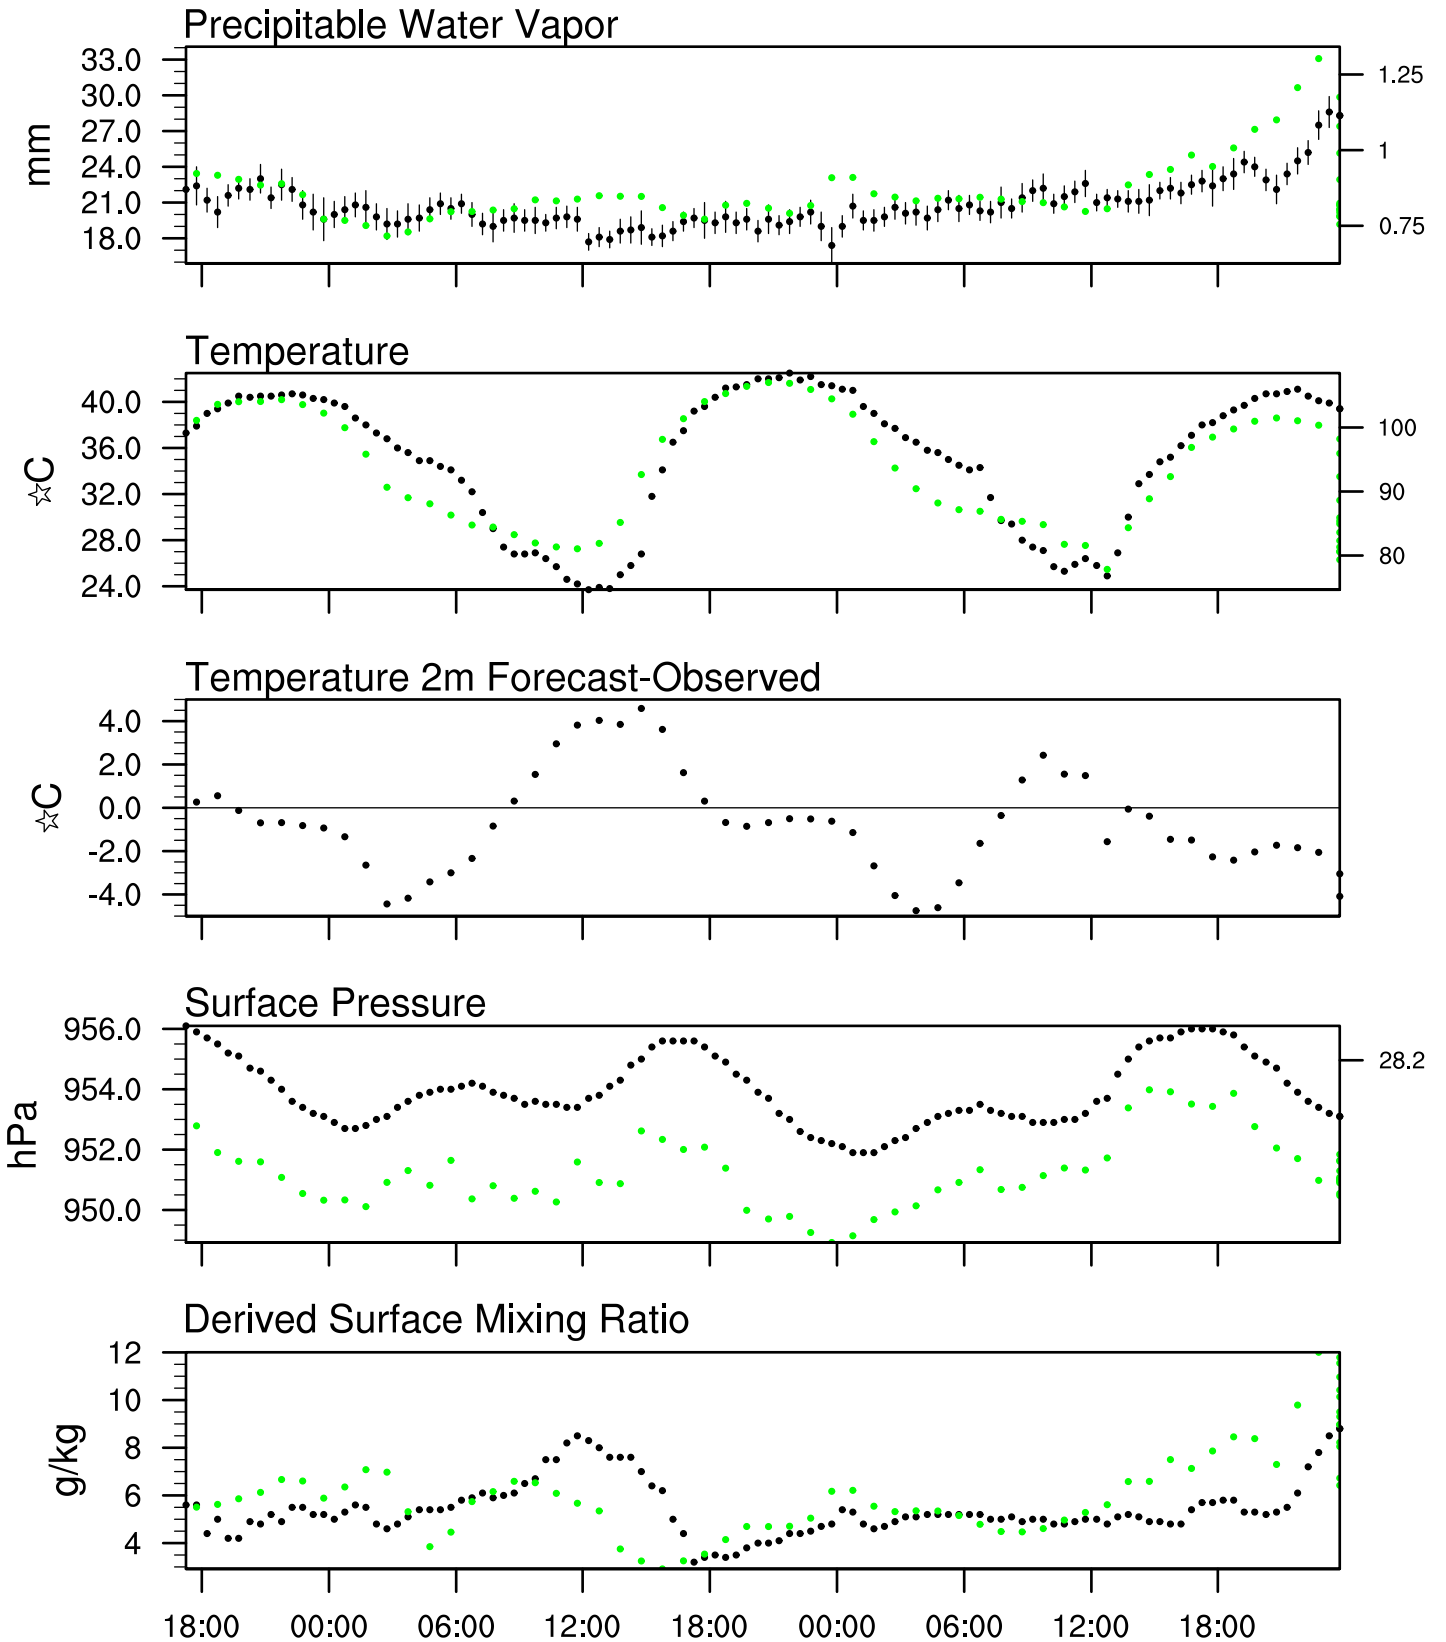

Organ Pipe, AZ

8 Aug 2020 17:45 UTC - 12 Aug 2020 6:15 UTC

Organ Pipe, AZ 8Aug 2020 17Z

Plcl=604 Tlcl[C]=-1 Shox=3 Pwat[cm]=2 Cape[J]= 76

Organ Pipe, AZ 9Aug 2020 5Z

Plcl=628 Tlcl[C]=-3 Shox=4 Pwat[cm]=2 Cape[J]= 0