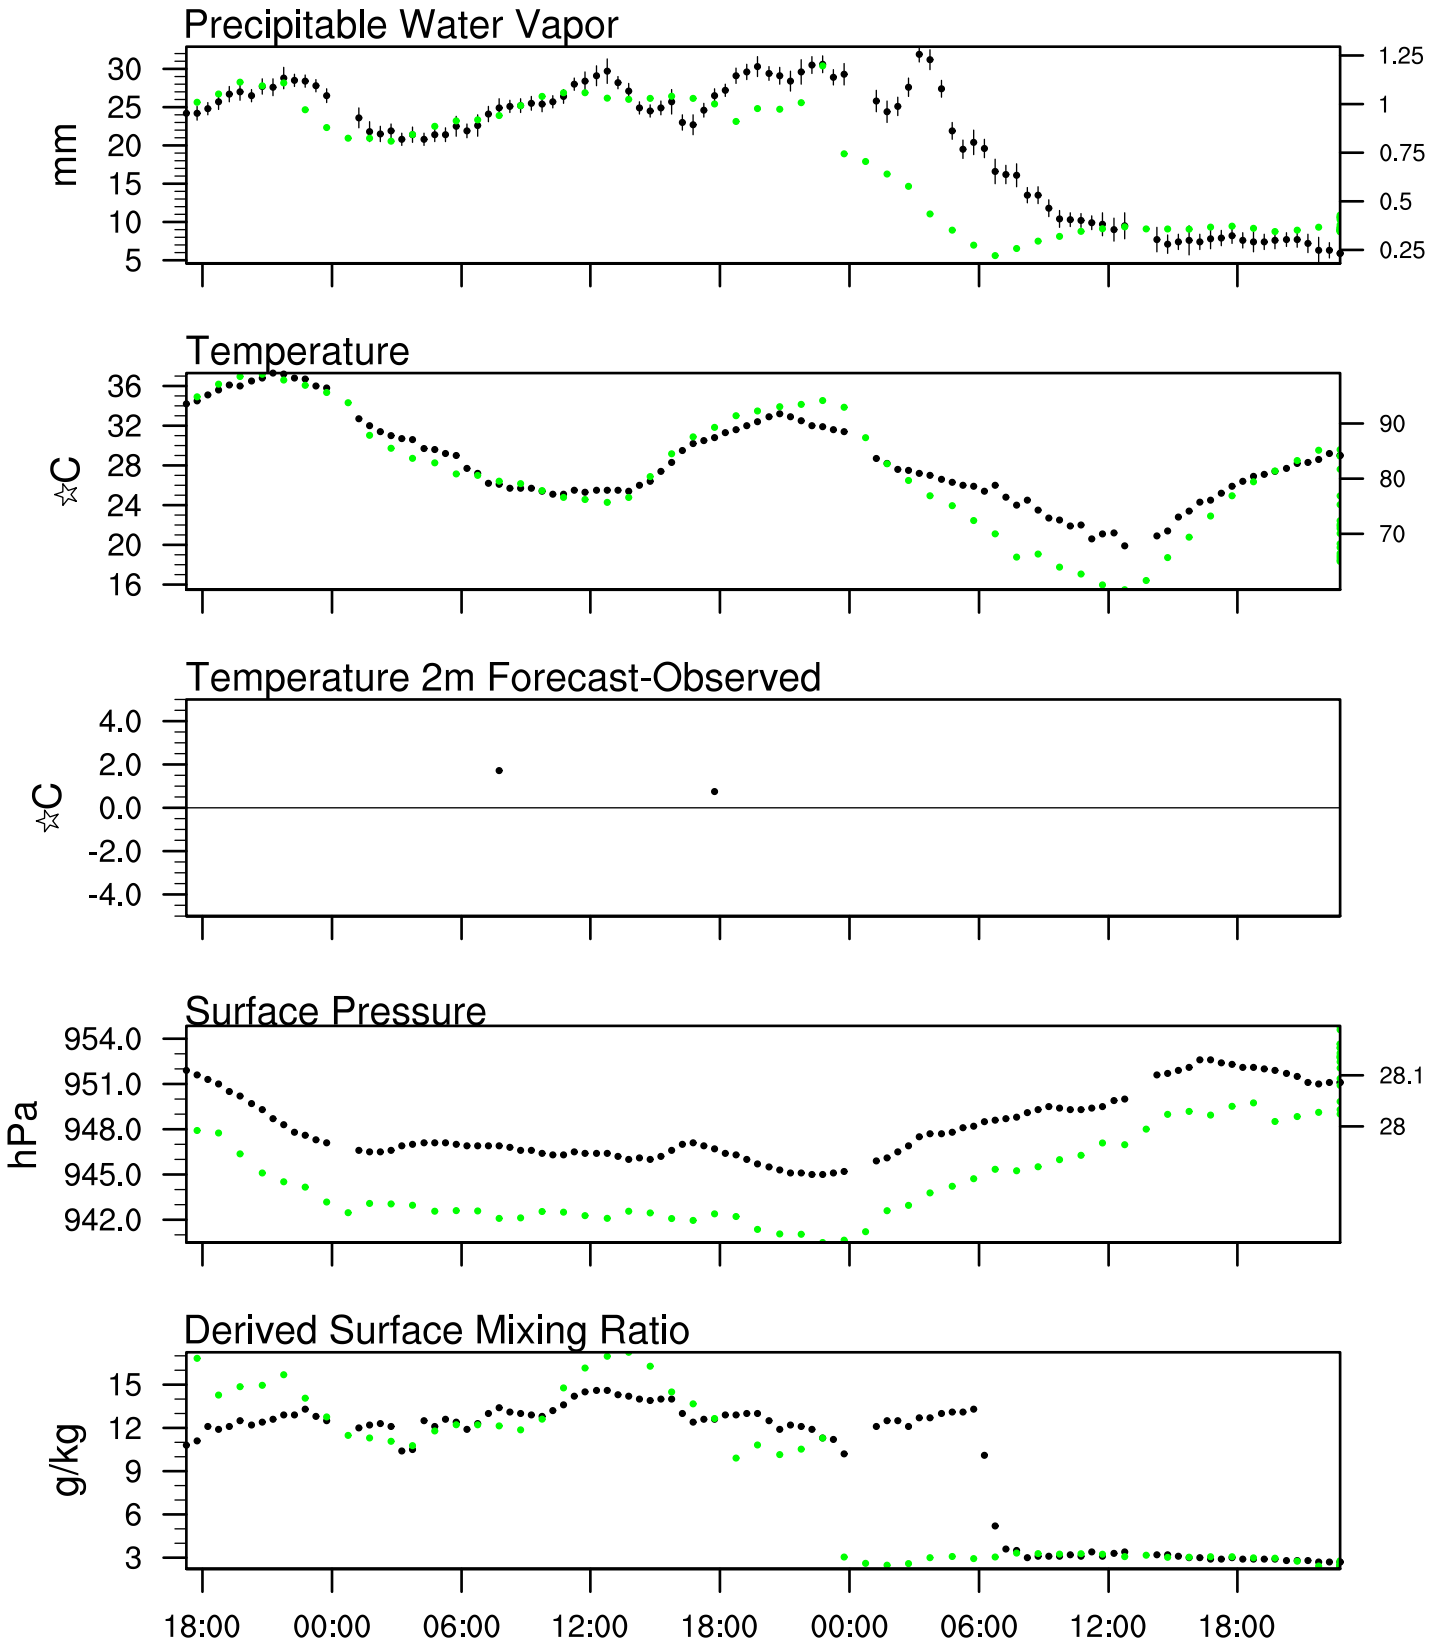

Organ Pipe, AZ

7 Sep 2020 17:45 UTC - 11 Sep 2020 6:15 UTC

Organ Pipe, AZ 7Sep 2020 17Z

Plcl=773 Tlcl[C]=16 Shox=0 Pwat[cm]=3 Cape[J]= 3536

Organ Pipe, AZ 8Sep 2020 5Z

Plcl=795 Tlcl[C]=13 Shox=0 Pwat[cm]=2 Cape[J]= 476