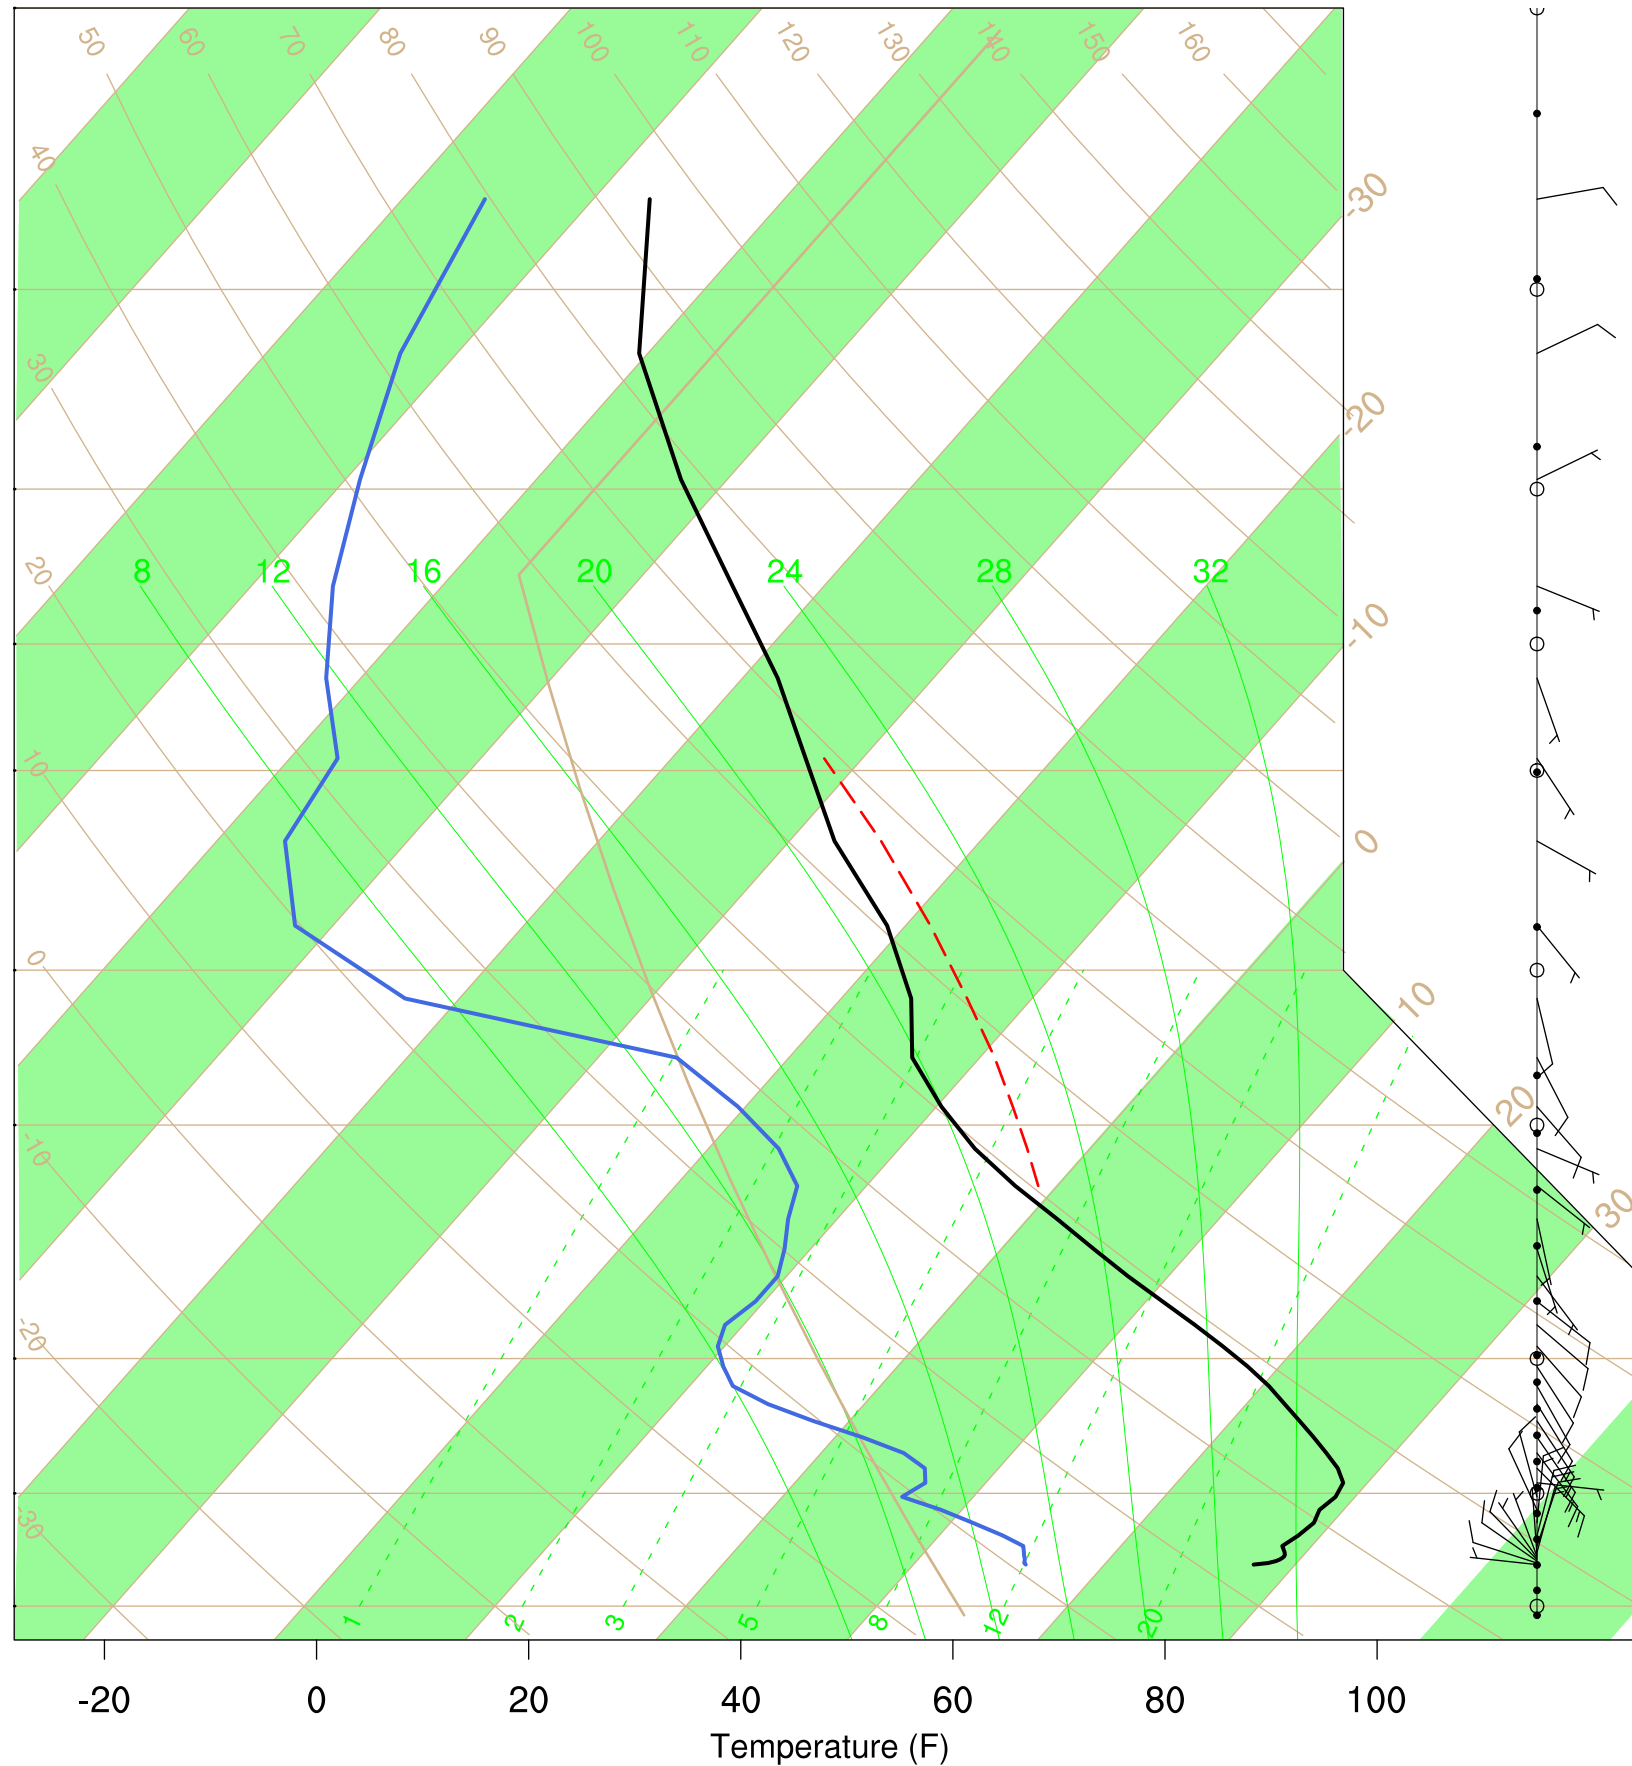

Organ Pipe, AZ

7 Sep 2020 17:45 UTC - 11 Sep 2020 6:15 UTC

Organ Pipe, AZ 7Sep 2020 17Z

Plcl=773 Tlcl[C]=16 Shox=0 Pwat[cm]=3 Cape[J]= 3536

Organ Pipe, AZ 8Sep 2020 5Z

Plcl=795 Tlcl[C]=13 Shox=0 Pwat[cm]=2 Cape[J]= 476

Organ Pipe, AZ 8Sep 2020 17Z

Plcl=769 Tlcl[C]=13 Shox=1 Pwat[cm]=3 Cape[J]= 1564

Organ Pipe, AZ 9Sep 2020 5Z

Plcl=645 Tlcl[C]=-9 Shox=14 Pwat[cm]=1 Cape[J]= 0

Organ Pipe, AZ 9Sep 2020 17Z

Plcl=641 Tlcl[C]=-8 Shox=16 Pwat[cm]=1 Cape[J]= 24

Organ Pipe, AZ 10Sep 2020 5Z

Plcl=636 Tlcl[C]=-11 Shox=15 Pwat[cm]=1 Cape[J]= 0

Organ Pipe, AZ 10Sep 2020 17Z

Plcl=572 Tlcl[C]=-13 Shox=15 Pwat[cm]=1 Cape[J]= 40

Organ Pipe, AZ 11Sep 2020 5Z

Plcl=626 Tlcl[C]=-9 Shox=10 Pwat[cm]=1 Cape[J]= 0