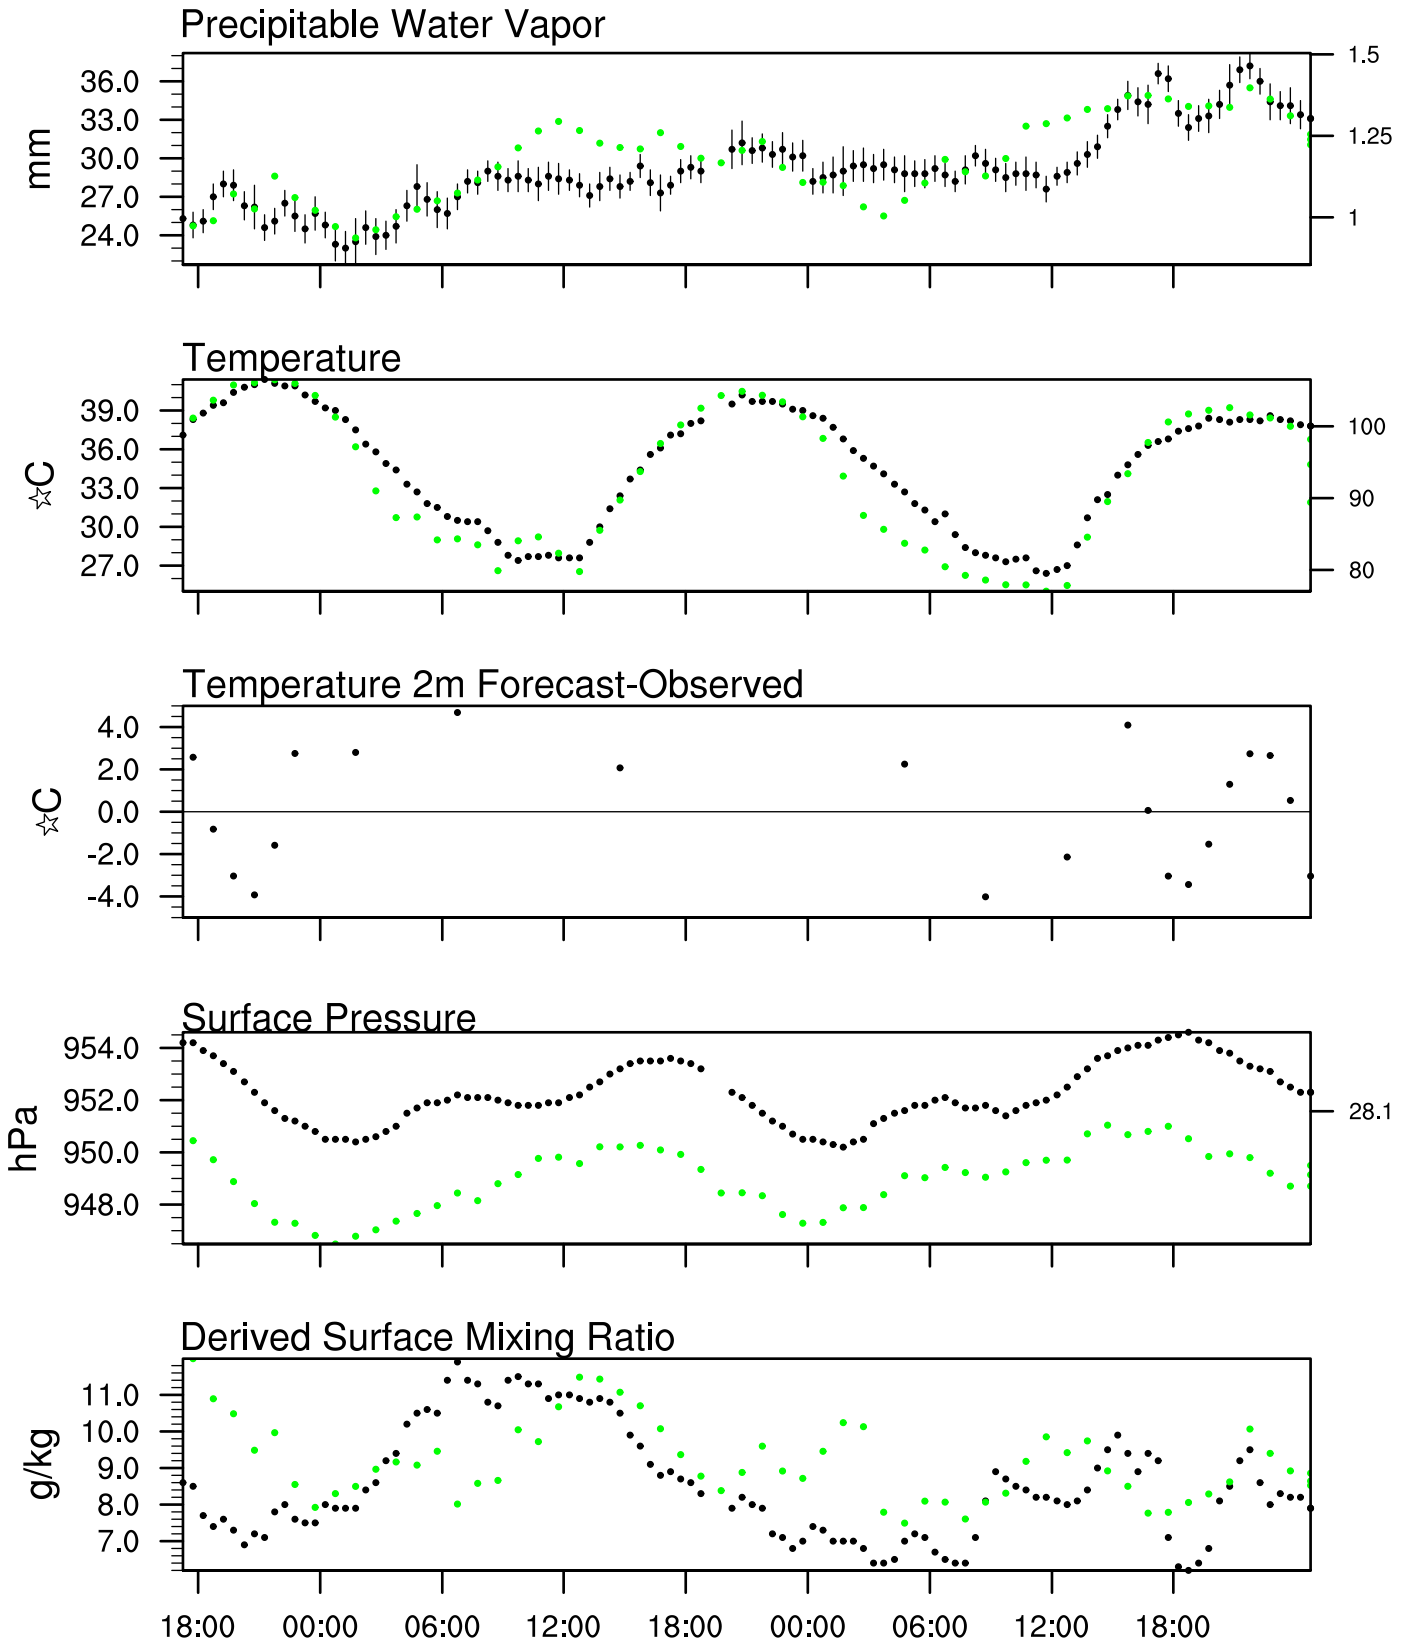

Organ Pipe, AZ

7 Jul 2020 17:45 UTC - 11 Jul 2020 6:15 UTC

Organ Pipe, AZ 7Jul 2020 17Z

Plcl=704 Tlcl[C]=11 Shox=2 Pwat[cm]=2 Cape[J]= 1887

Organ Pipe, AZ 8Jul 2020 5Z

Plcl=736 Tlcl[C]=8 Shox=4 Pwat[cm]=3 Cape[J]= 0