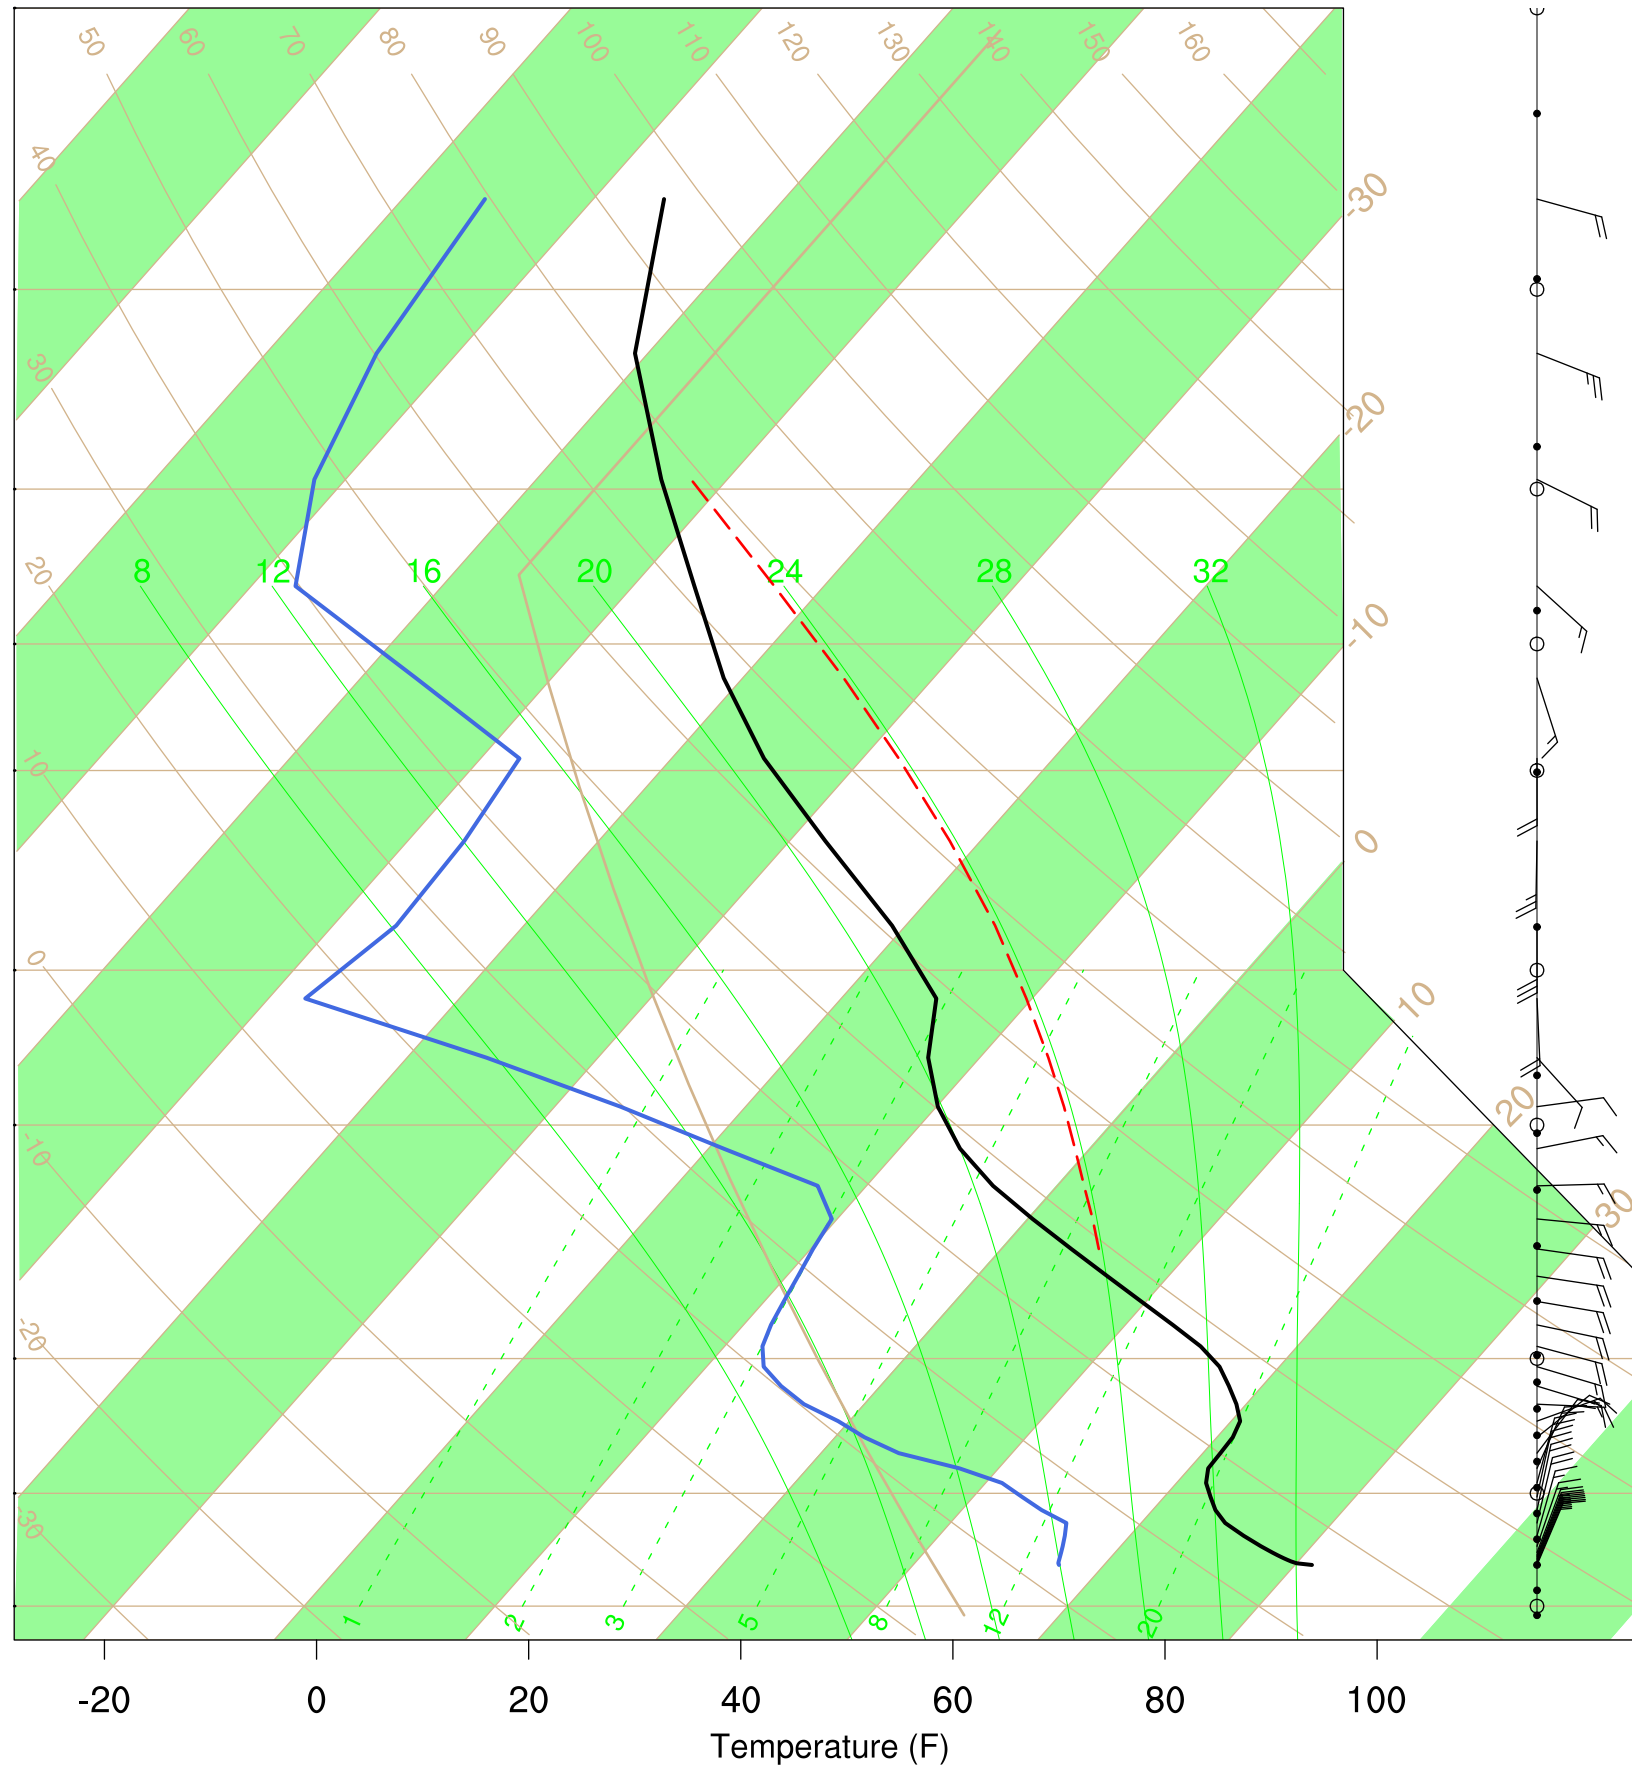

Organ Pipe, AZ

6 Sep 2020 17:45 UTC - 10 Sep 2020 6:15 UTC

Organ Pipe, AZ 6Sep 2020 17Z

Plcl=664 Tlcl[C]=6 Shox=0 Pwat[cm]=2 Cape[J]= 777

Organ Pipe, AZ 7Sep 2020 5Z

Ptcl=734 Tlcl[C]=10 Shox=0 Pwat[cm]=2 Cape[J]= 661

Organ Pipe, AZ 7Sep 2020 17Z

Plcl=776 Tlcl[C]=15 Shox=-2 Pwat[cm]=3 Cape[J]= 2704

Organ Pipe, AZ 8Sep 2020 5Z

Plcl=818 Tlcl[C]=15 Shox=0 Pwat[cm]=2 Cape[J]= 800

Organ Pipe, AZ 8Sep 2020 17Z

Plcl=782 Tlcl[C]=15 Shox=-2 Pwat[cm]=3 Cape[J]= 1681

Organ Pipe, AZ 9Sep 2020 5Z

Plcl=631 Tlcl[C]=-9 Shox=12 Pwat[cm]=1 Cape[J]= 0

Organ Pipe, AZ 9Sep 2020 17Z

Plcl=629 Tlcl[C]=-9 Shox=18 Pwat[cm]=1 Cape[J]= 25

Organ Pipe, AZ 10Sep 2020 5Z

Plcl=652 Tlcl[C]=-11 Shox=17 Pwat[cm]=1 Cape[J]= 0