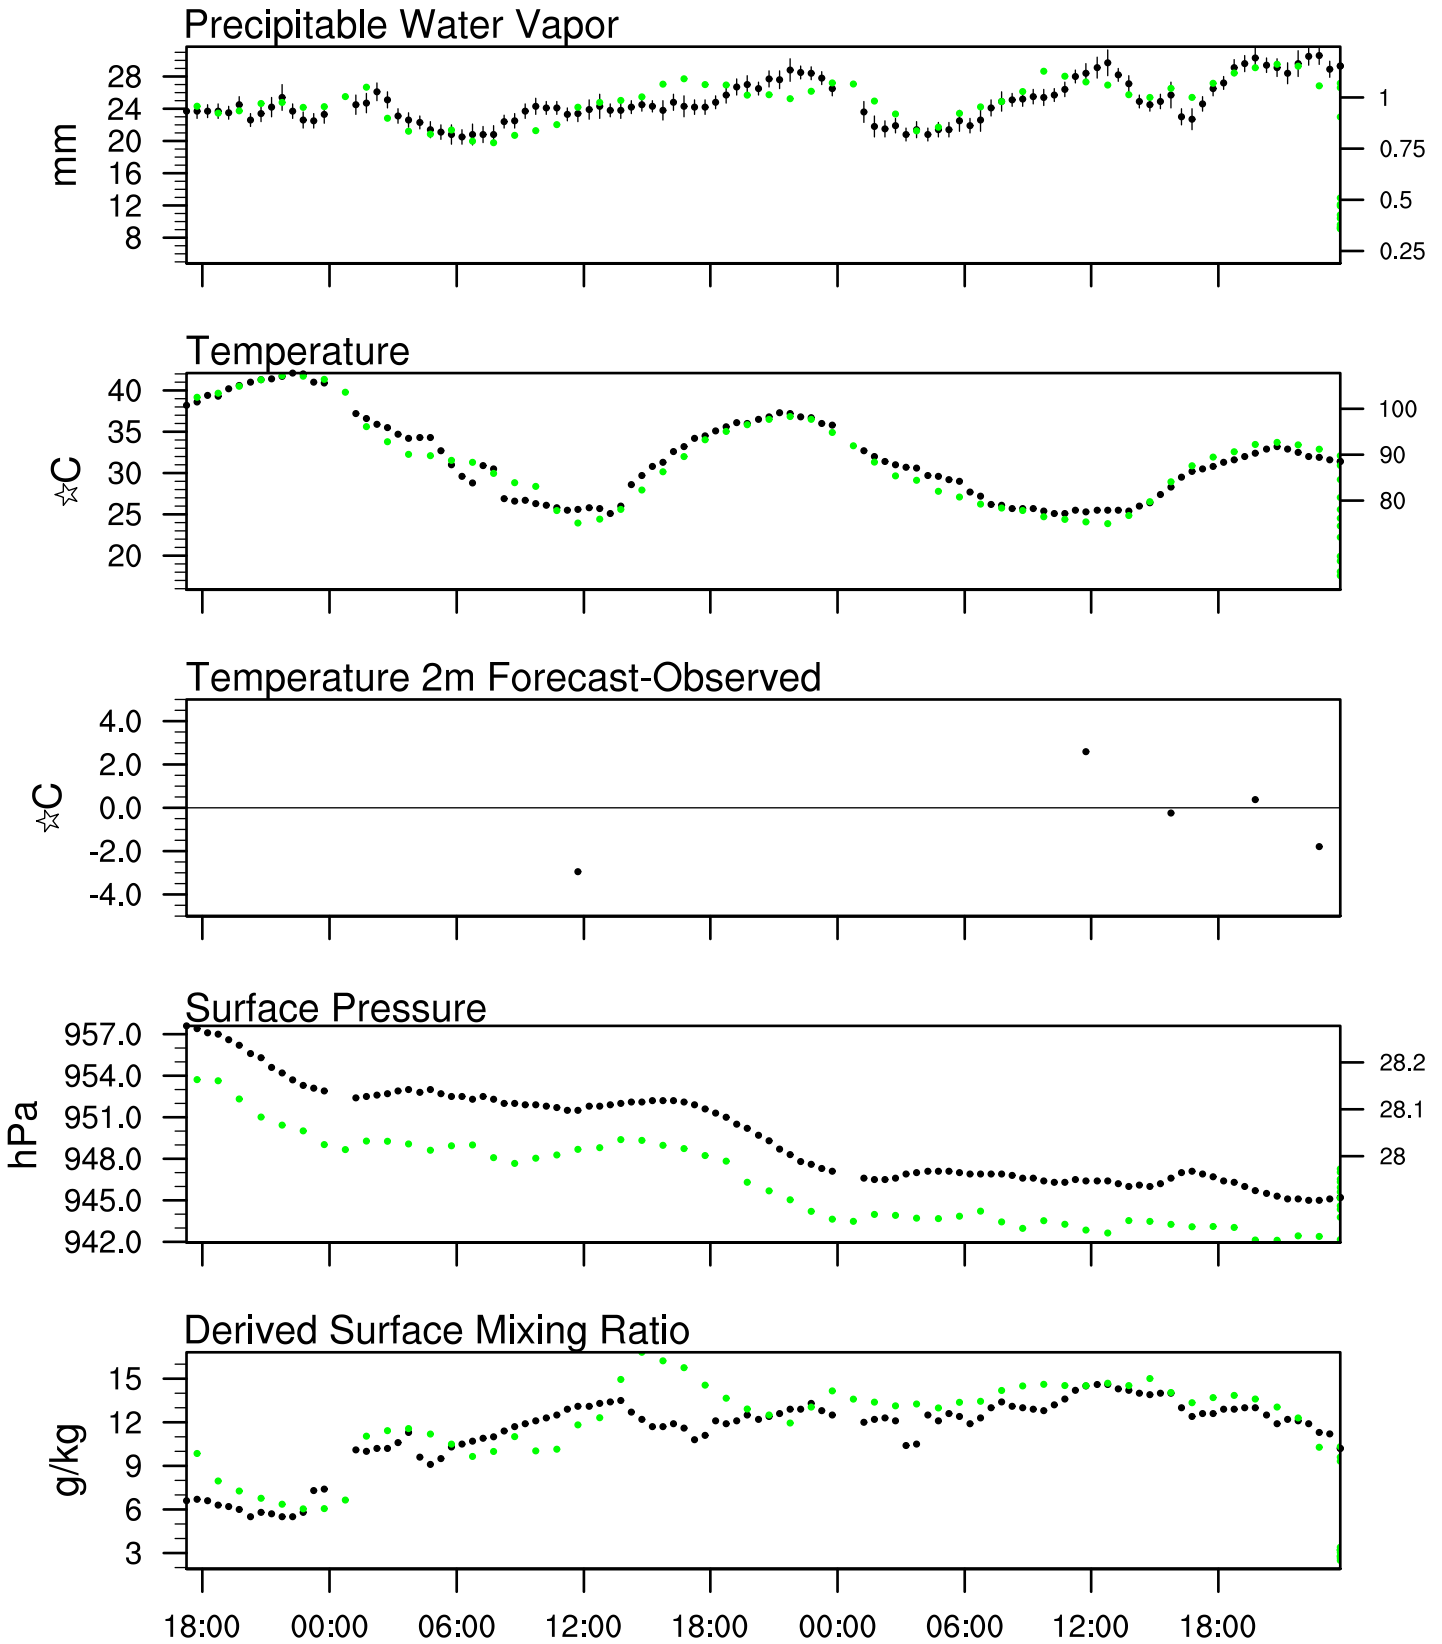

Organ Pipe, AZ

6 Sep 2020 17:45 UTC - 10 Sep 2020 6:15 UTC

Organ Pipe, AZ 6Sep 2020 17Z

Plcl=664 Tlcl[C]=6 Shox=0 Pwat[cm]=2 Cape[J]= 777

Organ Pipe, AZ 7Sep 2020 5Z

Ptcl=734 Tlcl[C]=10 Shox=0 Pwat[cm]=2 Cape[J]= 661