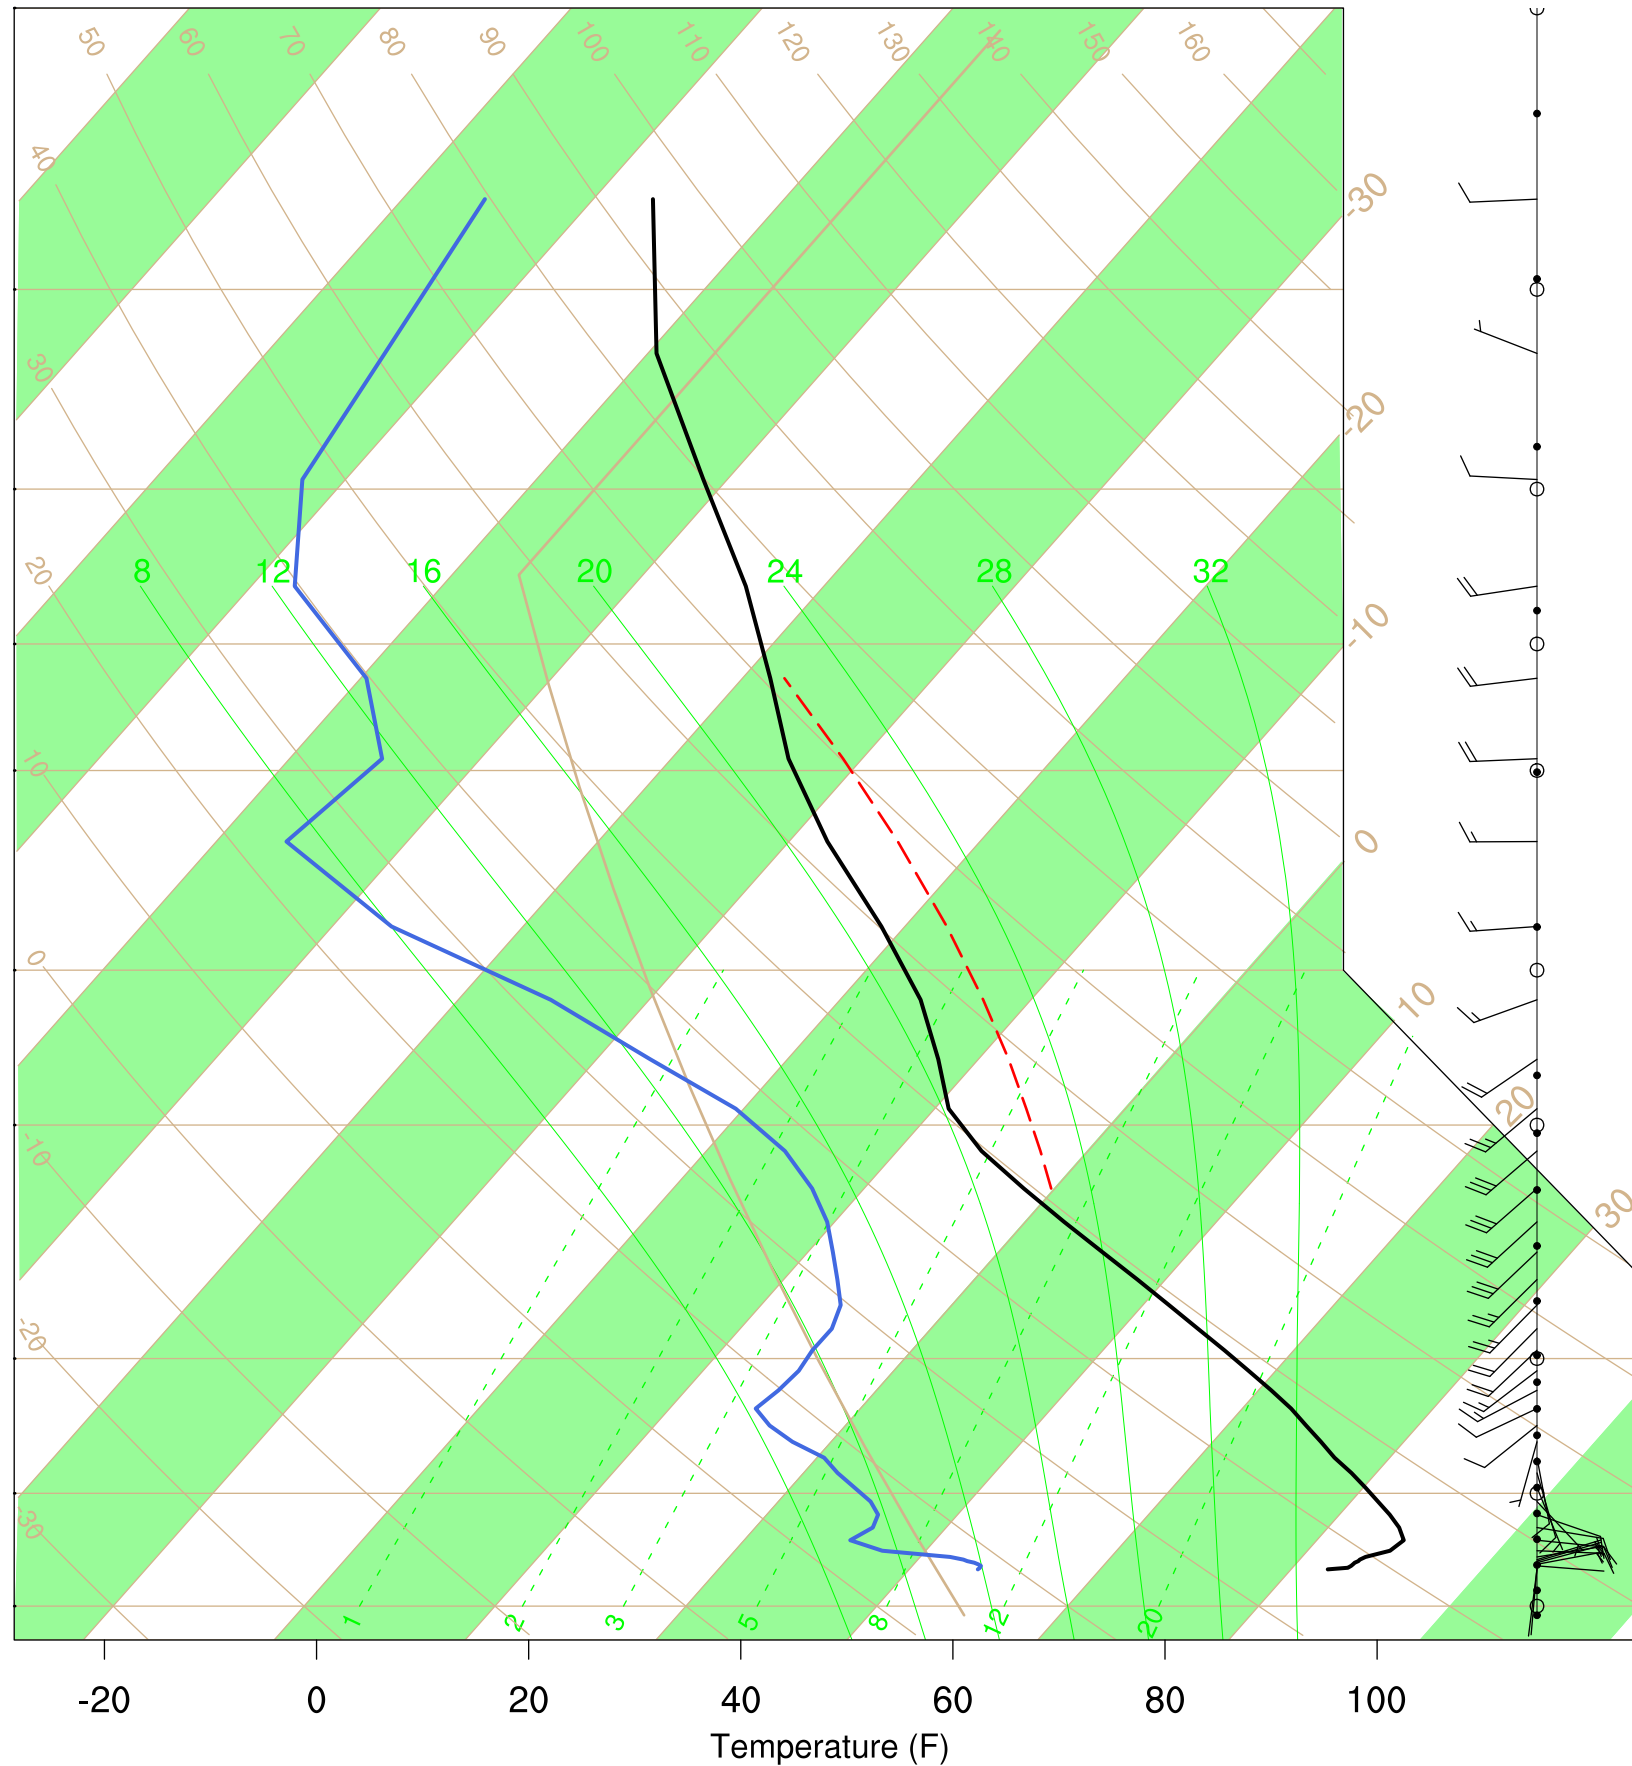

Organ Pipe, AZ

6 Sep 2020 17:45 UTC - 10 Sep 2020 6:15 UTC

Organ Pipe, AZ 6Sep 2020 17Z

Plcl=664 Tlcl[C]=6 Shox=0 Pwat[cm]=2 Cape[J]= 777

Organ Pipe, AZ 7Sep 2020 5Z

Ptcl=734 Tlcl[C]=10 Shox=0 Pwat[cm]=2 Cape[J]= 661

Organ Pipe, AZ 7Sep 2020 17Z

Plcl=776 Tlcl[C]=15 Shox=-2 Pwat[cm]=3 Cape[J]= 2704

Organ Pipe, AZ 8Sep 2020 5Z

Plcl=818 Tlcl[C]=15 Shox=0 Pwat[cm]=2 Cape[J]= 800

Organ Pipe, AZ 8Sep 2020 17Z

Plcl=782 Tlcl[C]=15 Shox=-2 Pwat[cm]=3 Cape[J]= 1681

Organ Pipe, AZ 9Sep 2020 5Z

Plcl=631 Tlcl[C]=-9 Shox=12 Pwat[cm]=1 Cape[J]= 0

Organ Pipe, AZ 9Sep 2020 17Z

Plcl=629 Tlcl[C]=-9 Shox=18 Pwat[cm]=1 Cape[J]= 25

Organ Pipe, AZ 10Sep 2020 5Z

Plcl=652 Tlcl[C]=-11 Shox=17 Pwat[cm]=1 Cape[J]= 0