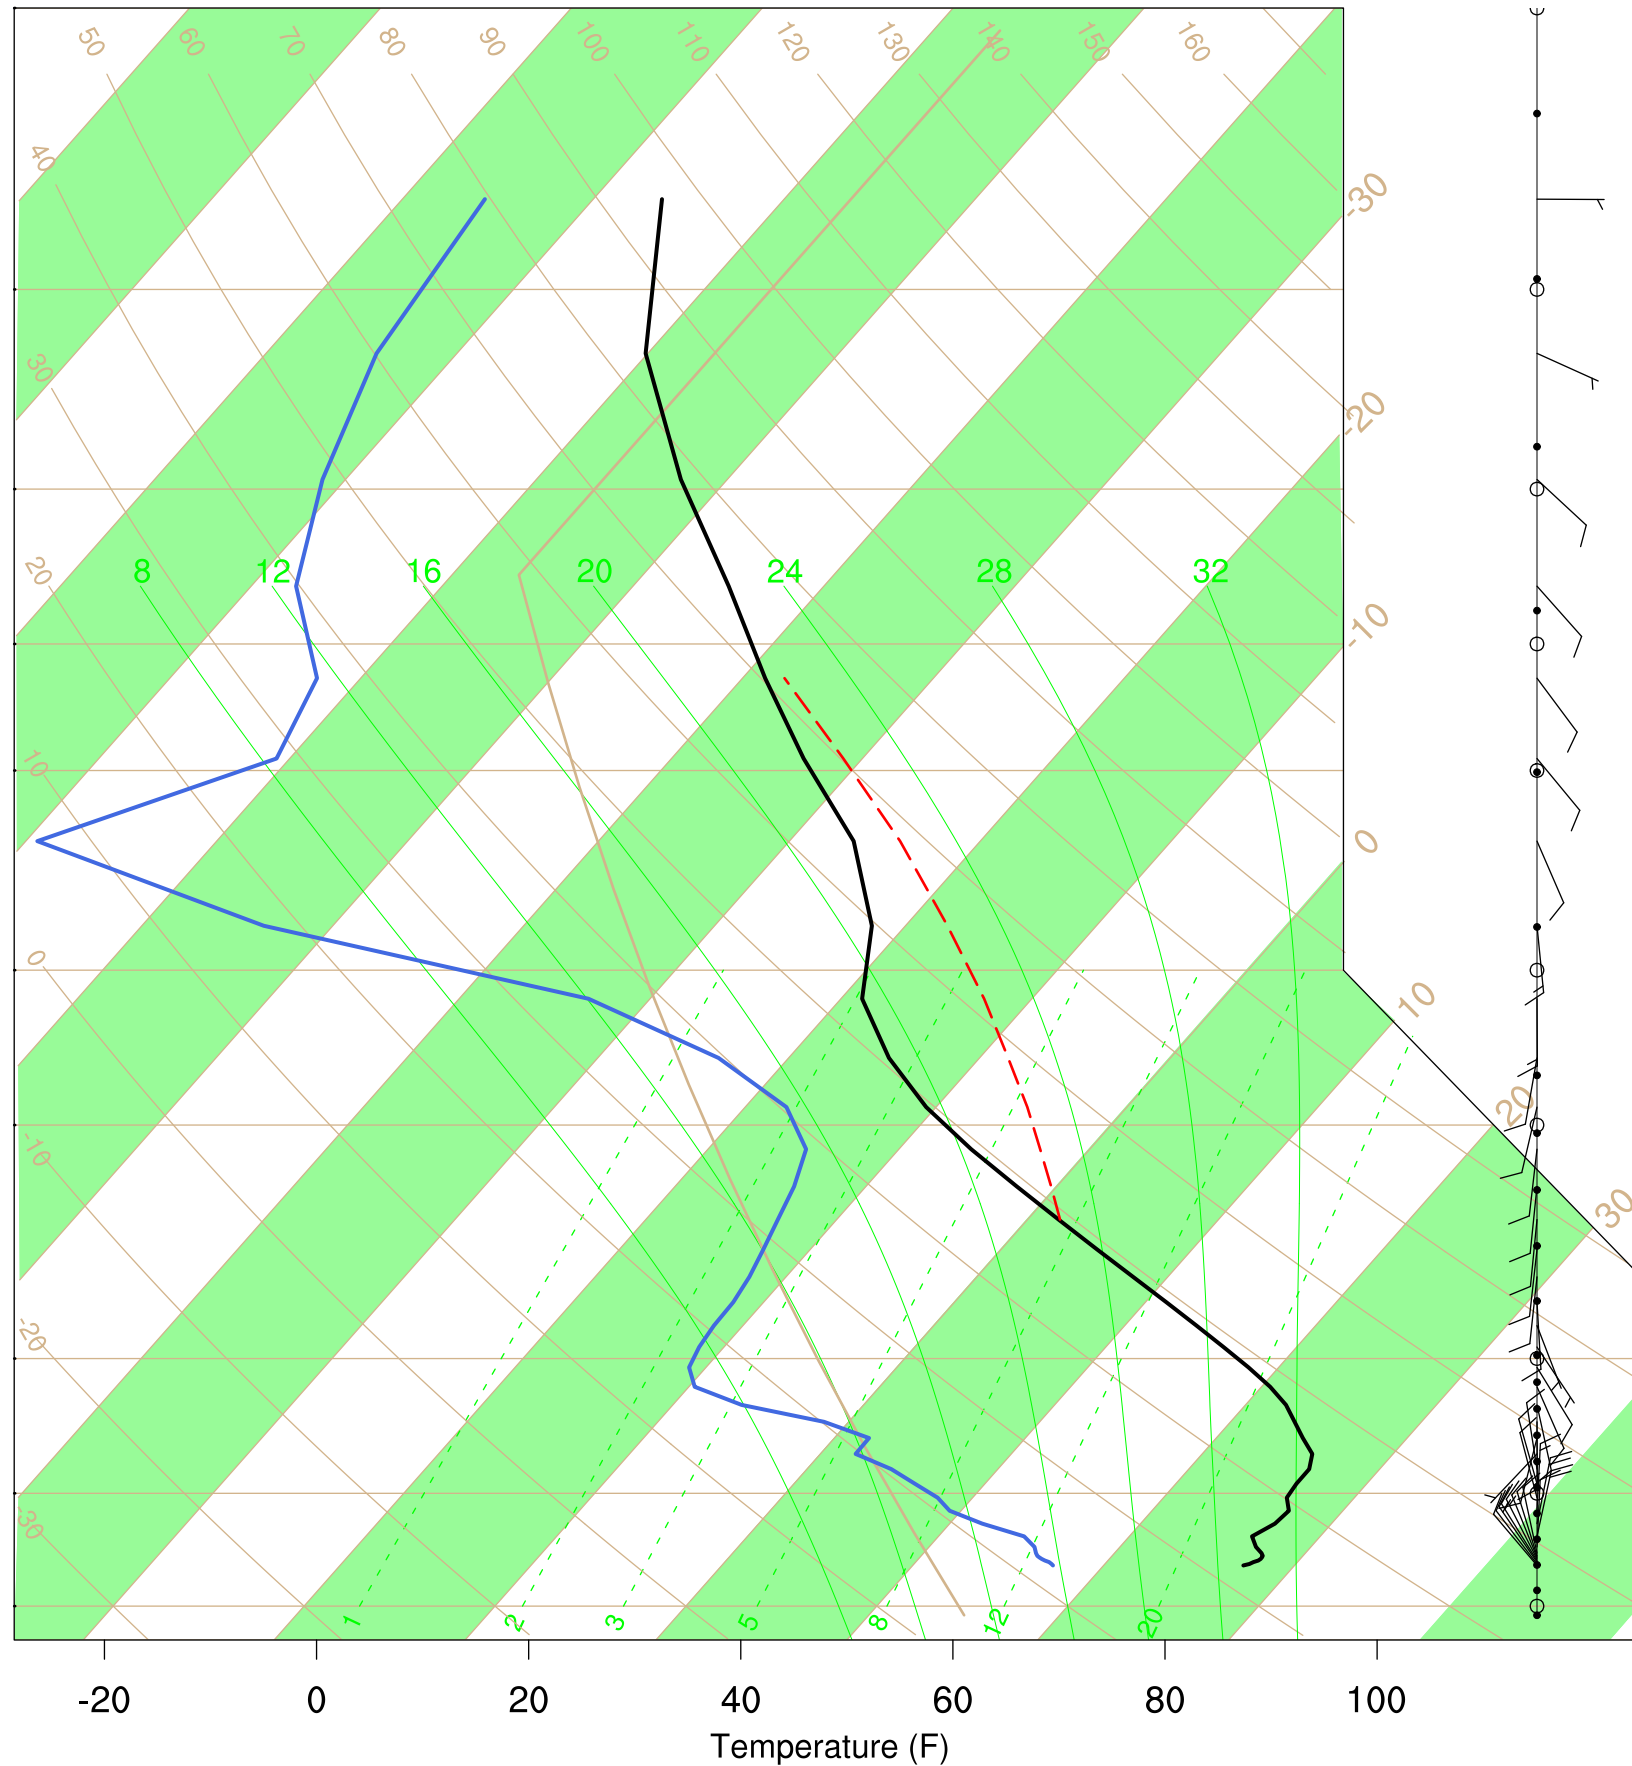

Organ Pipe, AZ

6 Sep 2020 17:45 UTC - 10 Sep 2020 6:15 UTC

Organ Pipe, AZ 6Sep 2020 17Z

Plcl=664 Tlcl[C]=6 Shox=0 Pwat[cm]=2 Cape[J]= 777

Organ Pipe, AZ 7Sep 2020 5Z

Ptcl=734 Tlcl[C]=10 Shox=0 Pwat[cm]=2 Cape[J]= 661

Organ Pipe, AZ 7Sep 2020 17Z

Plcl=776 Tlcl[C]=15 Shox=-2 Pwat[cm]=3 Cape[J]= 2704

Organ Pipe, AZ 8Sep 2020 5Z

Plcl=818 Tlcl[C]=15 Shox=0 Pwat[cm]=2 Cape[J]= 800

Organ Pipe, AZ 8Sep 2020 17Z

Plcl=782 Tlcl[C]=15 Shox=-2 Pwat[cm]=3 Cape[J]= 1681

Organ Pipe, AZ 9Sep 2020 5Z

Plcl=631 Tlcl[C]=-9 Shox=12 Pwat[cm]=1 Cape[J]= 0

Organ Pipe, AZ 9Sep 2020 17Z

Plcl=629 Tlcl[C]=-9 Shox=18 Pwat[cm]=1 Cape[J]= 25

Organ Pipe, AZ 10Sep 2020 5Z

Plcl=652 Tlcl[C]=-11 Shox=17 Pwat[cm]=1 Cape[J]= 0