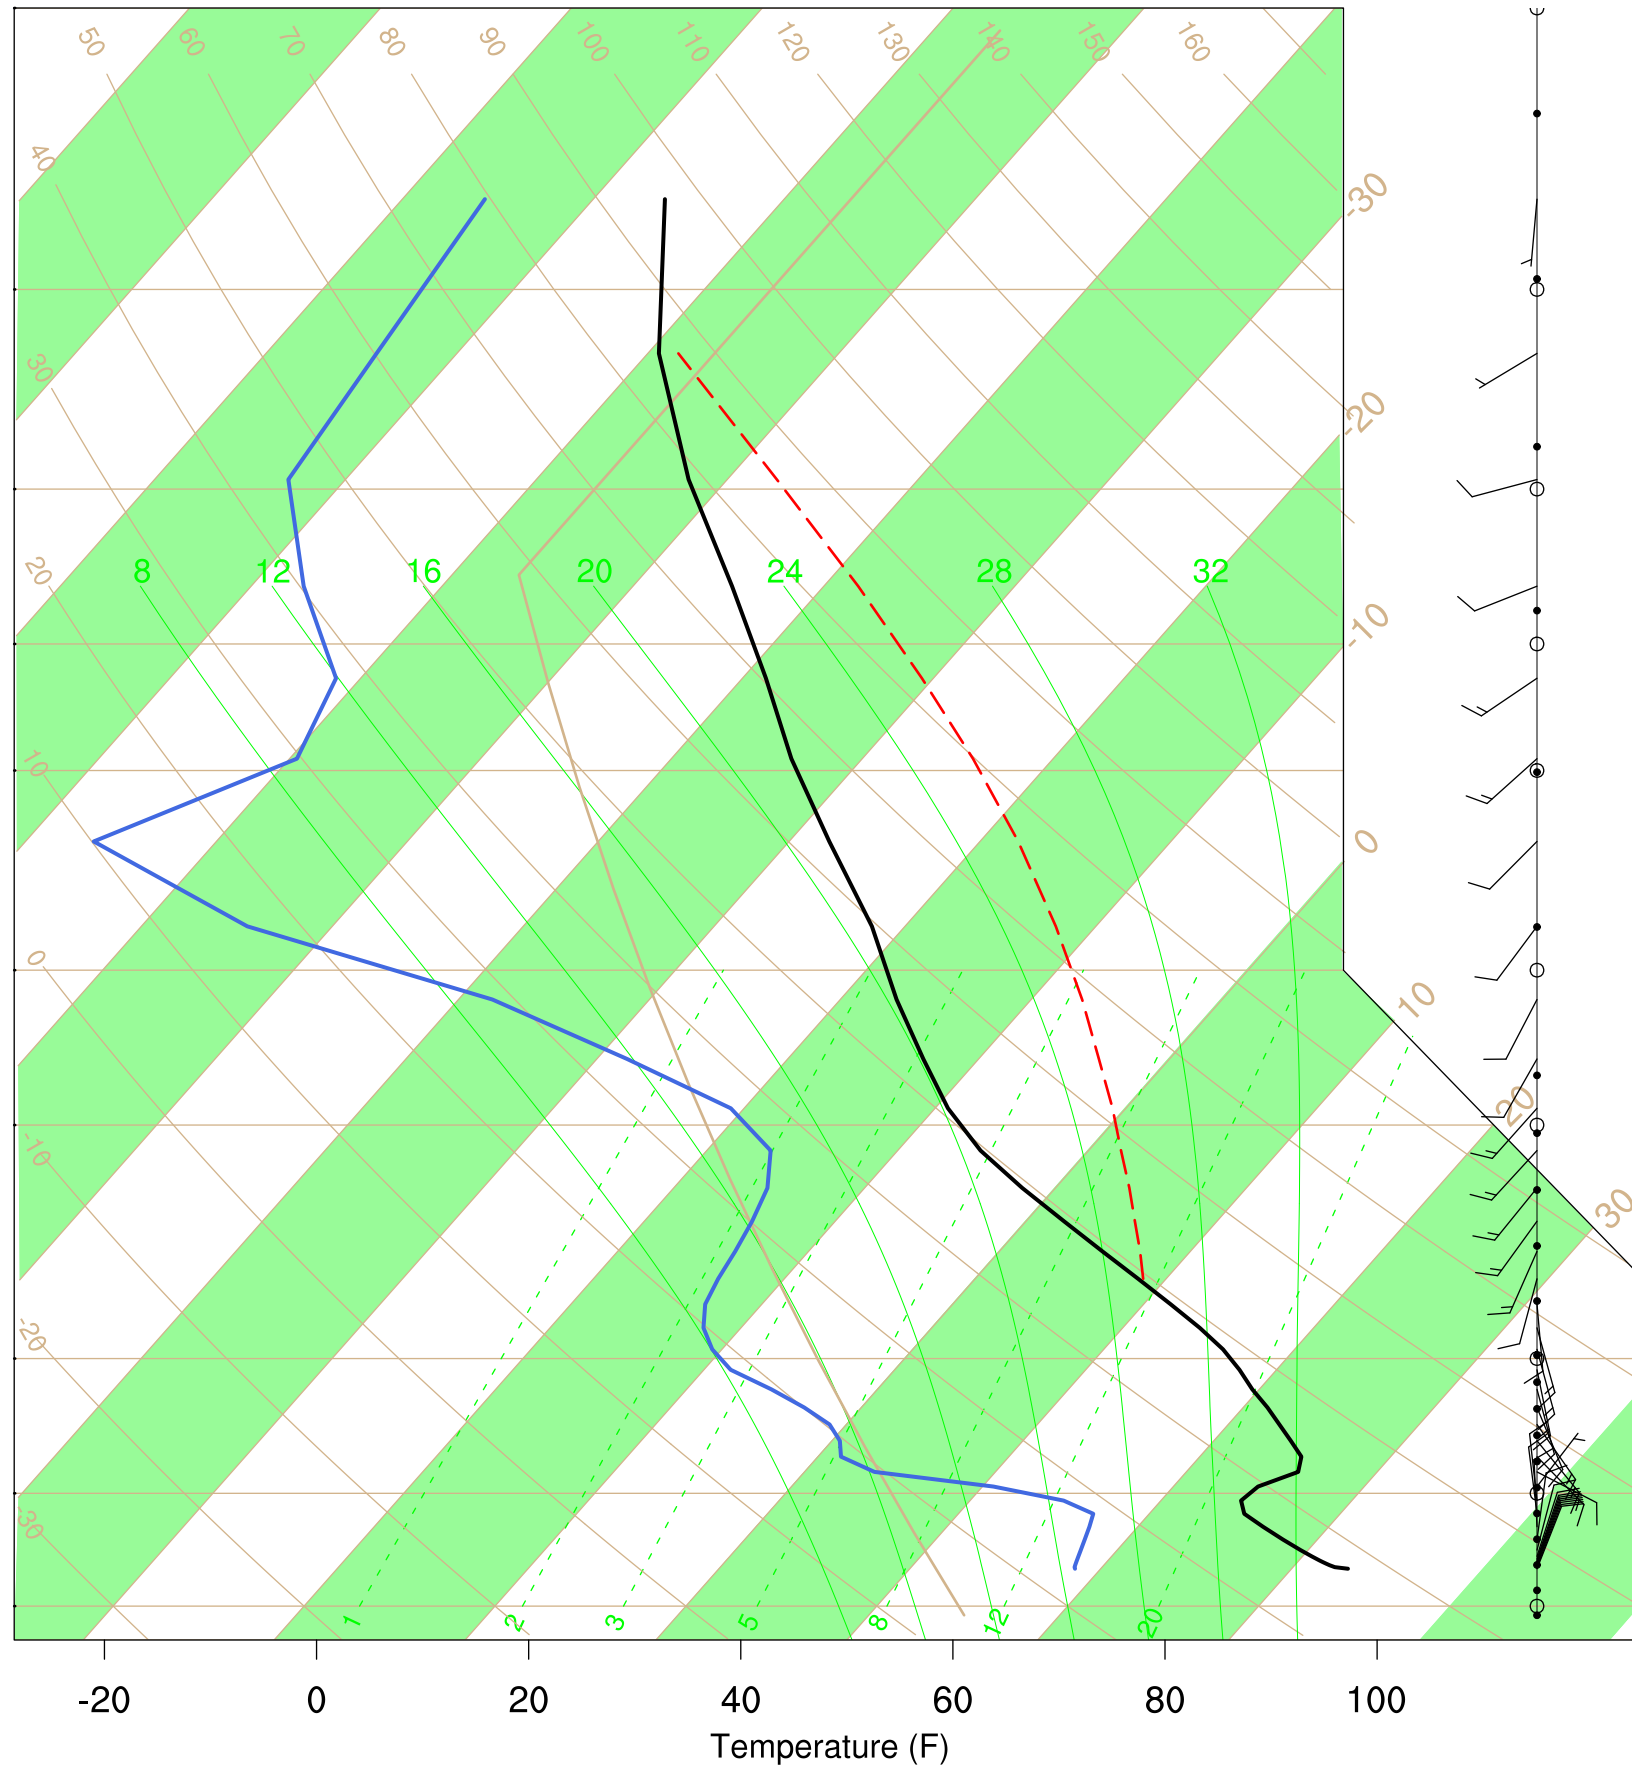

Organ Pipe, AZ

6 Sep 2020 17:45 UTC - 10 Sep 2020 6:15 UTC

Organ Pipe, AZ 6Sep 2020 17Z

Plcl=664 Tlcl[C]=6 Shox=0 Pwat[cm]=2 Cape[J]= 777

Organ Pipe, AZ 7Sep 2020 5Z

Ptcl=734 Tlcl[C]=10 Shox=0 Pwat[cm]=2 Cape[J]= 661

Organ Pipe, AZ 7Sep 2020 17Z

Plcl=776 Tlcl[C]=15 Shox=-2 Pwat[cm]=3 Cape[J]= 2704

Organ Pipe, AZ 8Sep 2020 5Z

Plcl=818 Tlcl[C]=15 Shox=0 Pwat[cm]=2 Cape[J]= 800

Organ Pipe, AZ 8Sep 2020 17Z

Plcl=782 Tlcl[C]=15 Shox=-2 Pwat[cm]=3 Cape[J]= 1681

Organ Pipe, AZ 9Sep 2020 5Z

Plcl=631 Tlcl[C]=-9 Shox=12 Pwat[cm]=1 Cape[J]= 0

Organ Pipe, AZ 9Sep 2020 17Z

Plcl=629 Tlcl[C]=-9 Shox=18 Pwat[cm]=1 Cape[J]= 25

Organ Pipe, AZ 10Sep 2020 5Z

Plcl=652 Tlcl[C]=-11 Shox=17 Pwat[cm]=1 Cape[J]= 0