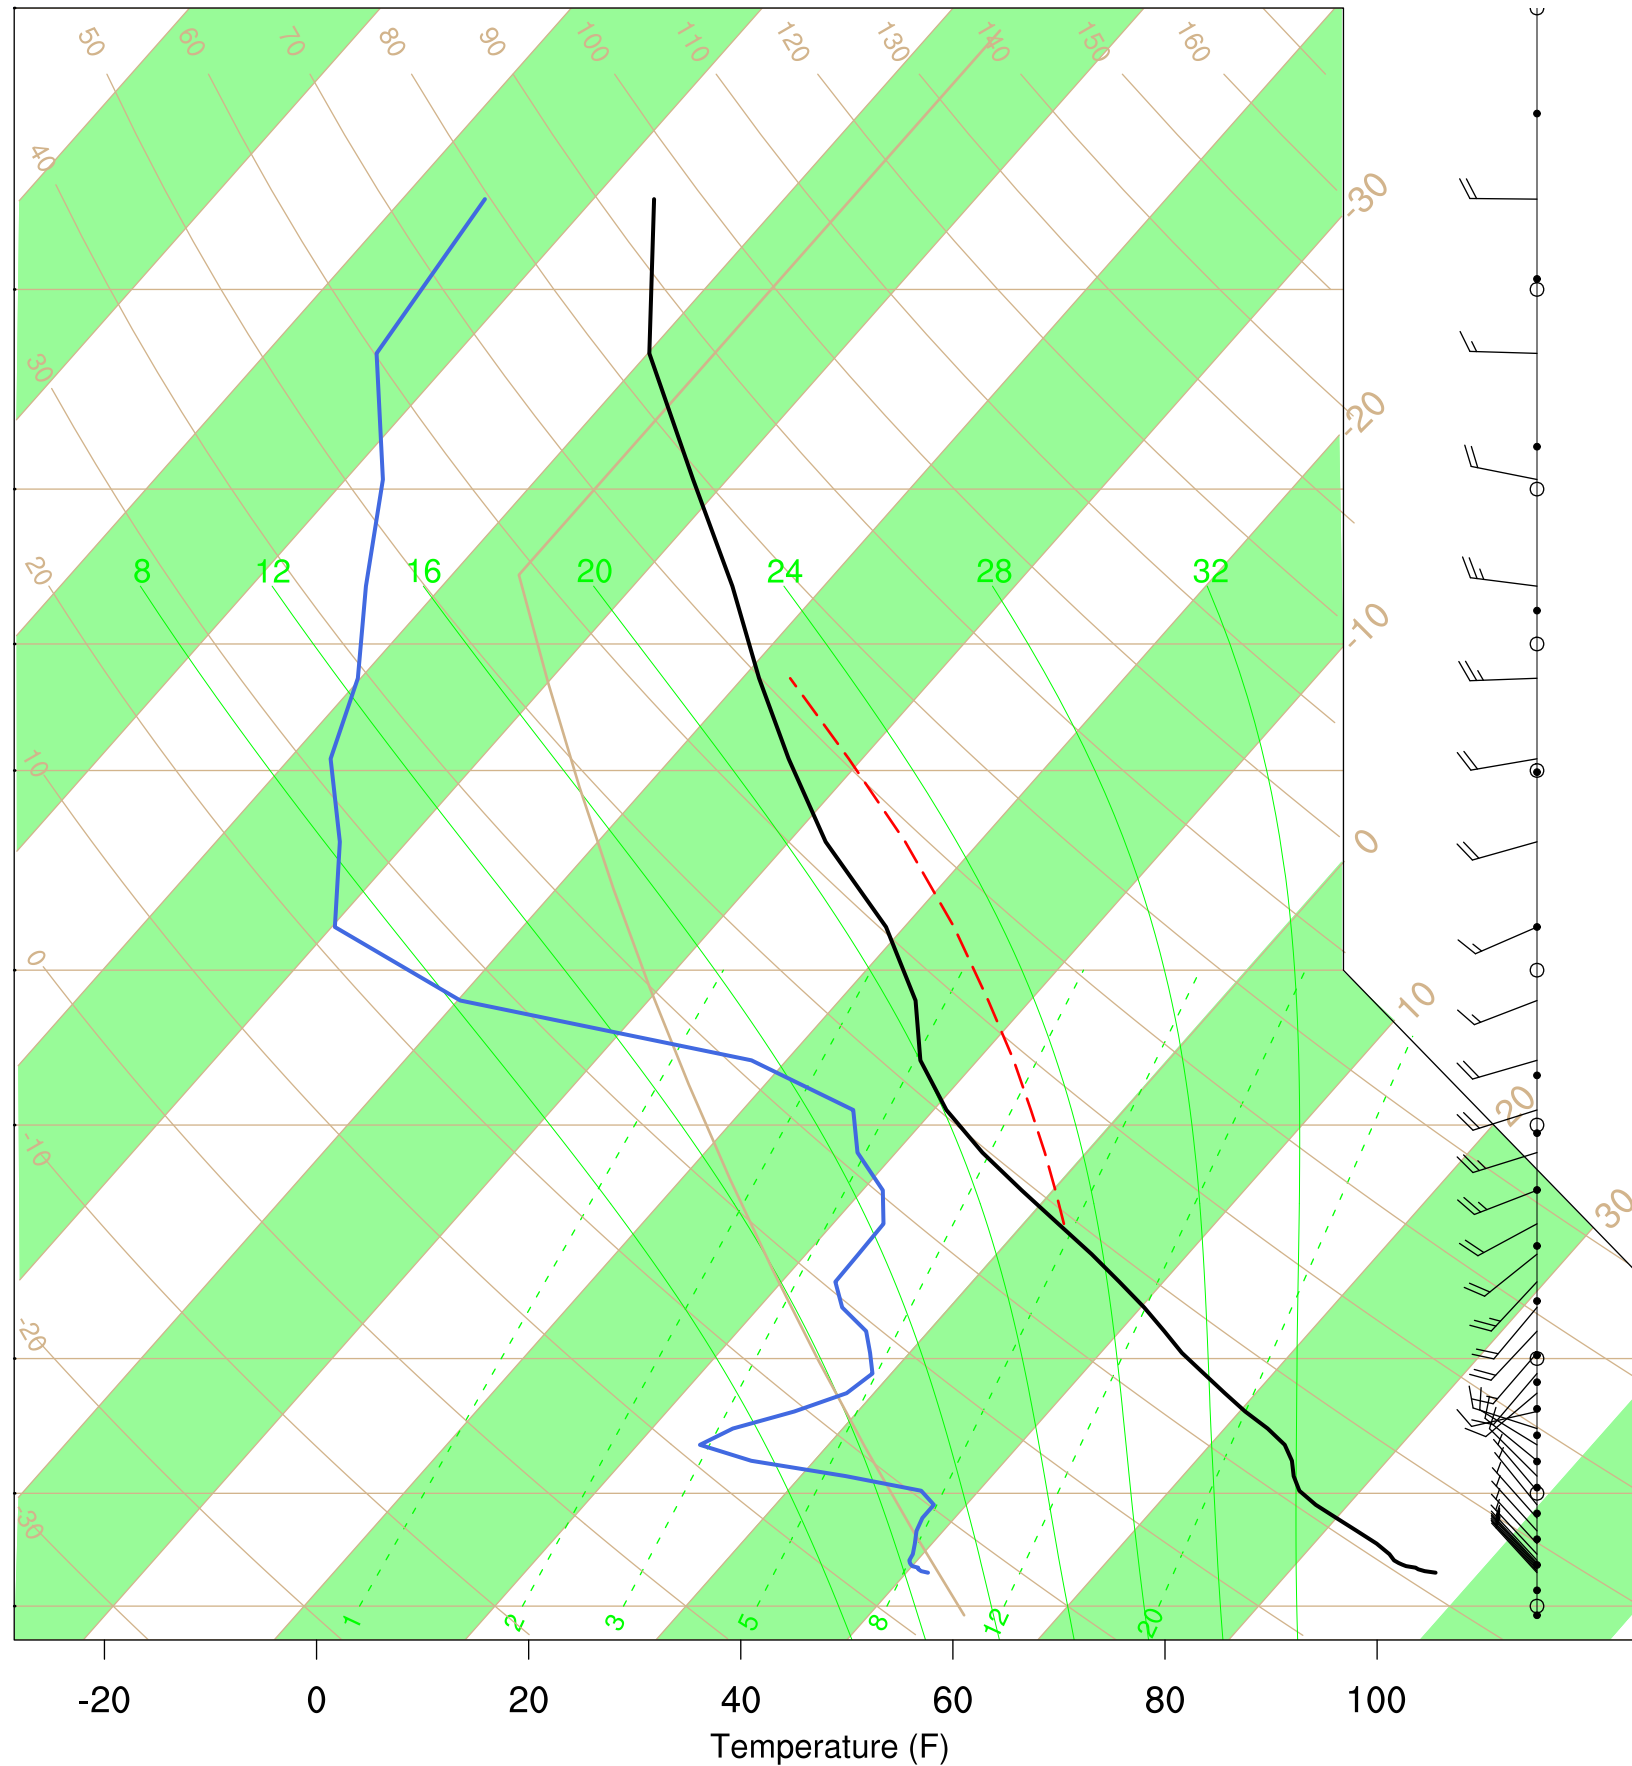

Organ Pipe, AZ

6 Sep 2020 17:45 UTC - 10 Sep 2020 6:15 UTC

Organ Pipe, AZ 6Sep 2020 17Z

Plcl=664 Tlcl[C]=6 Shox=0 Pwat[cm]=2 Cape[J]= 777

Organ Pipe, AZ 7Sep 2020 5Z

Ptcl=734 Tlcl[C]=10 Shox=0 Pwat[cm]=2 Cape[J]= 661

Organ Pipe, AZ 7Sep 2020 17Z

Plcl=776 Tlcl[C]=15 Shox=-2 Pwat[cm]=3 Cape[J]= 2704

Organ Pipe, AZ 8Sep 2020 5Z

Plcl=818 Tlcl[C]=15 Shox=0 Pwat[cm]=2 Cape[J]= 800

Organ Pipe, AZ 8Sep 2020 17Z

Plcl=782 Tlcl[C]=15 Shox=-2 Pwat[cm]=3 Cape[J]= 1681

Organ Pipe, AZ 9Sep 2020 5Z

Plcl=631 Tlcl[C]=-9 Shox=12 Pwat[cm]=1 Cape[J]= 0

Organ Pipe, AZ 9Sep 2020 17Z

Plcl=629 Tlcl[C]=-9 Shox=18 Pwat[cm]=1 Cape[J]= 25

Organ Pipe, AZ 10Sep 2020 5Z

Plcl=652 Tlcl[C]=-11 Shox=17 Pwat[cm]=1 Cape[J]= 0