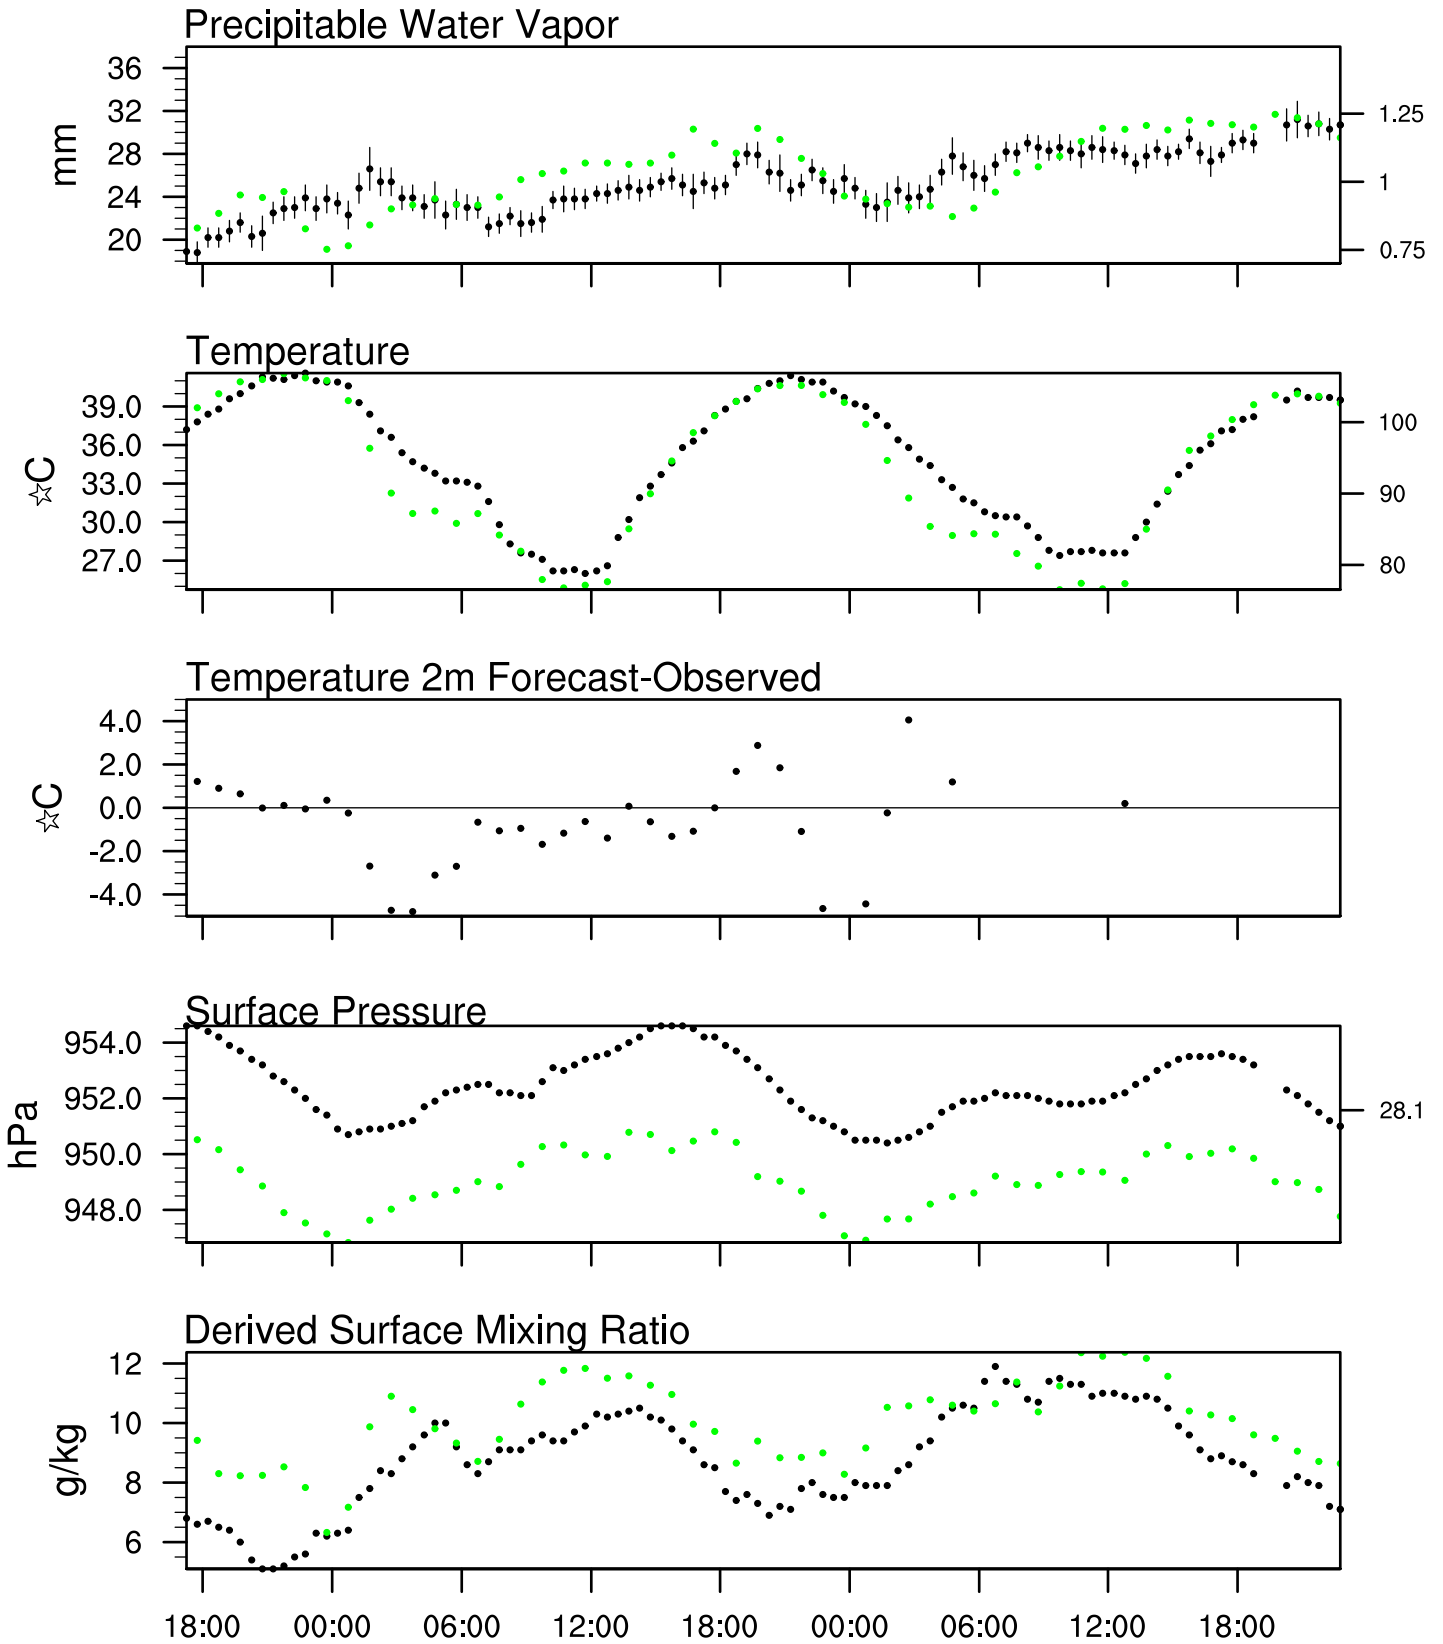

Organ Pipe, AZ

6 Jul 2020 17:45 UTC - 10 Jul 2020 6:15 UTC

Organ Pipe, AZ 6Jul 2020 17Z

Plcl=665 Tlcl[C]=6 Shox=1 Pwat[cm]=2 Cape[J]= 676

Organ Pipe, AZ 7Jul 2020 5Z

Plcl=727 Tlcl[C]=8 Shox=3 Pwat[cm]=2 Cape[J]= 5