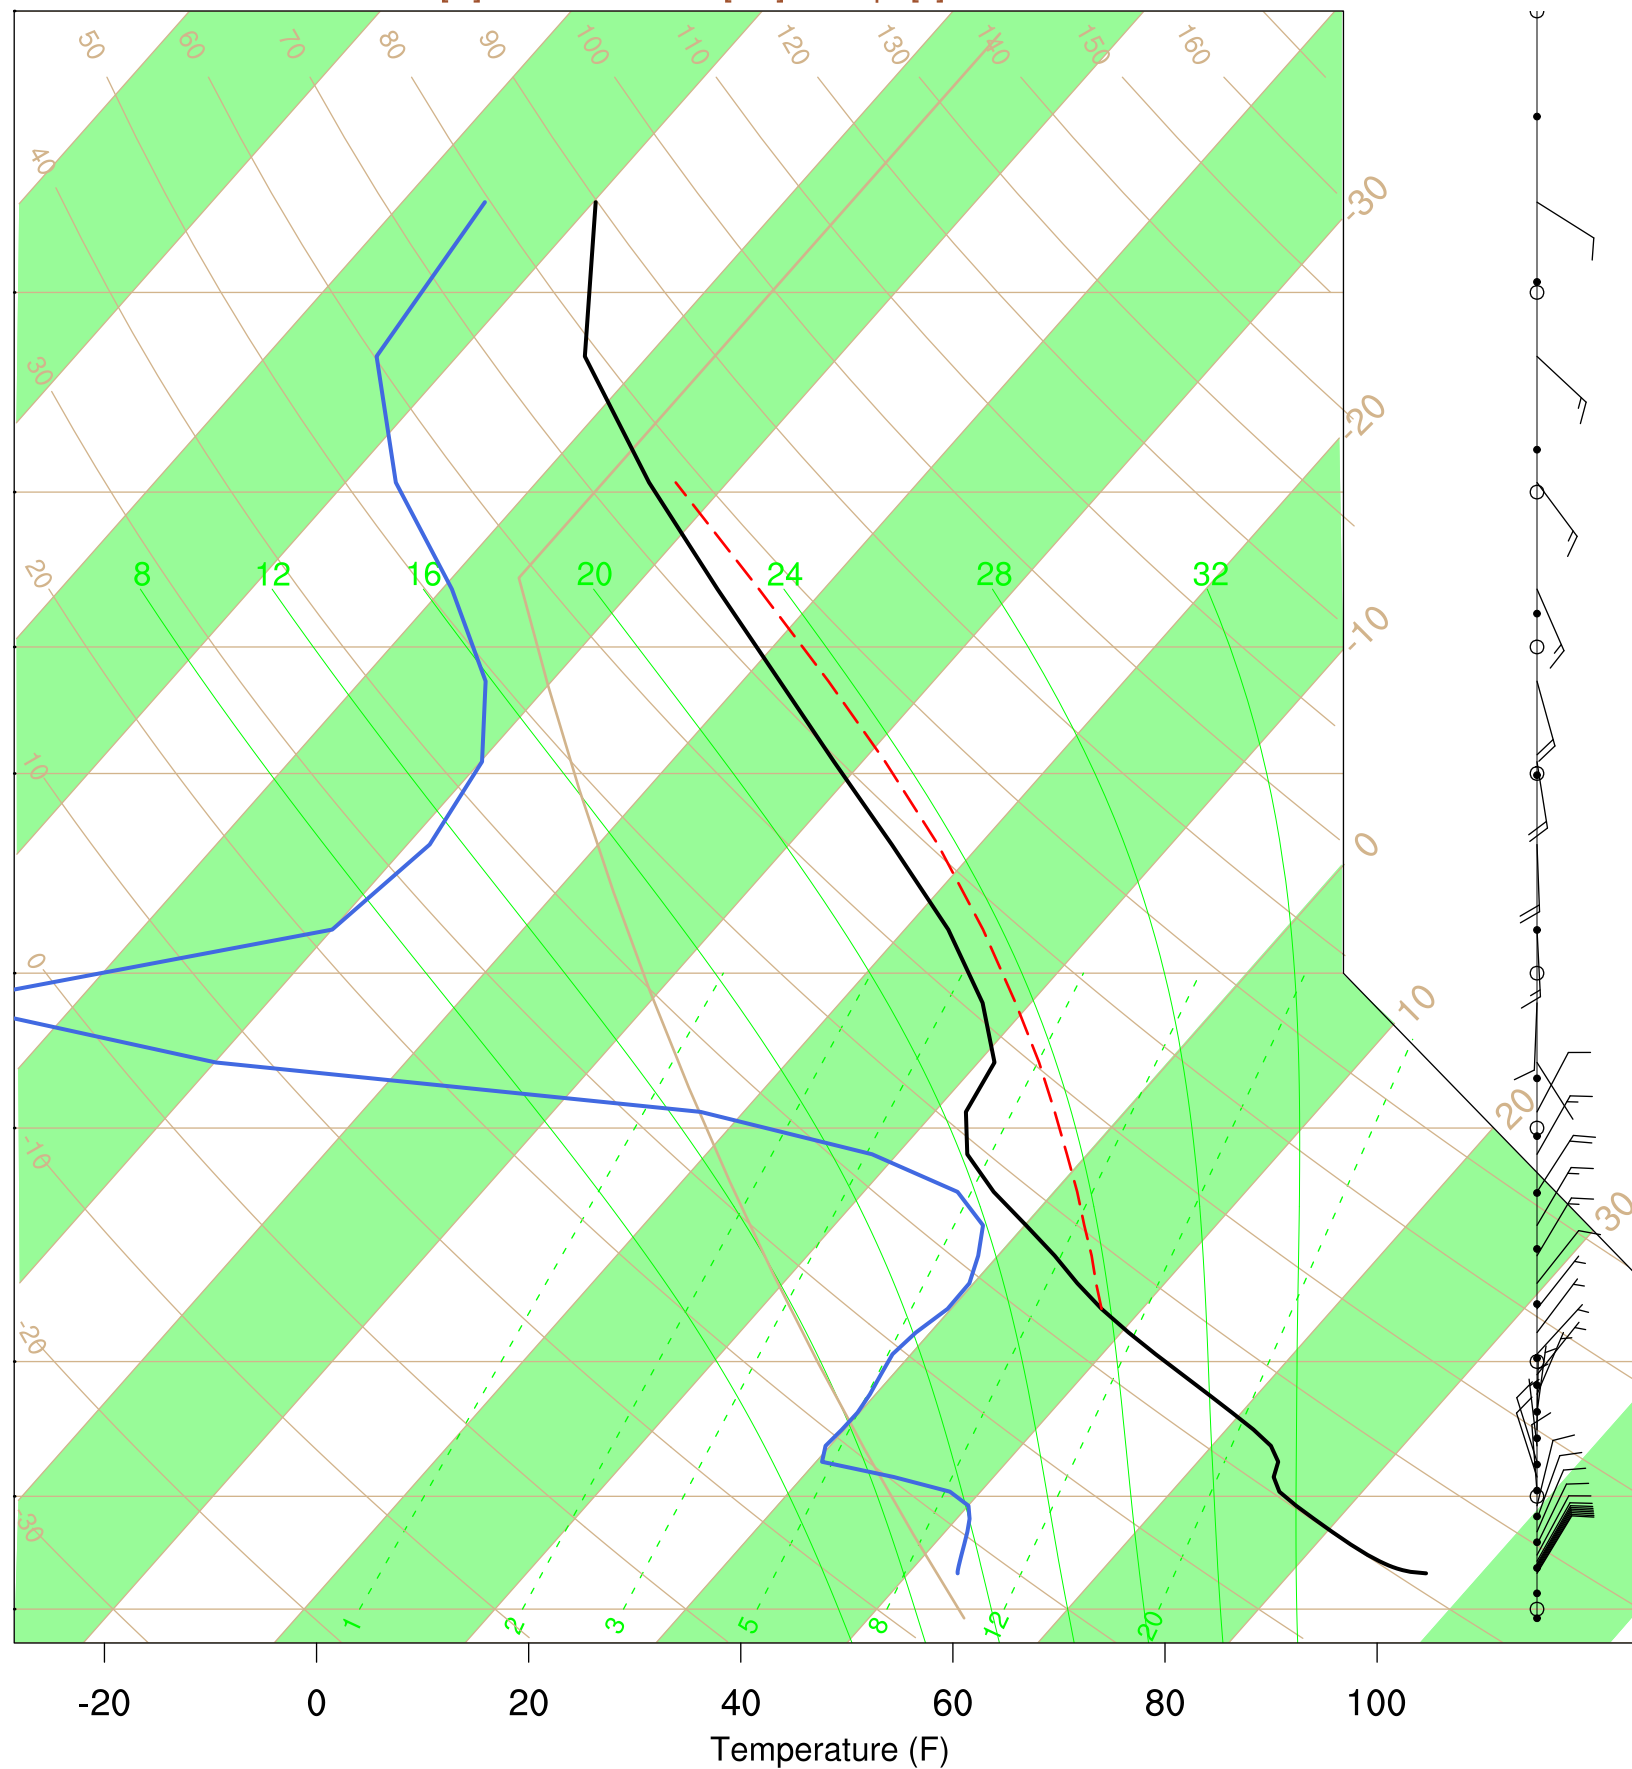

Organ Pipe, AZ

6 Jul 2020 17:45 UTC - 10 Jul 2020 6:15 UTC

Organ Pipe, AZ 6Jul 2020 17Z

Plcl=665 Tlcl[C]=6 Shox=1 Pwat[cm]=2 Cape[J]= 676

Organ Pipe, AZ 7Jul 2020 5Z

Plcl=727 Tlcl[C]=8 Shox=3 Pwat[cm]=2 Cape[J]= 5

Organ Pipe, AZ 7Jul 2020 17Z

Plcl=680 Tlcl[C]=7 Shox=0 Pwat[cm]=3 Cape[J]= 858

Organ Pipe, AZ 8Jul 2020 5Z

Plcl=755 Tlcl[C]=10 Shox=7 Pwat[cm]=2 Cape[J]= 23

Organ Pipe, AZ 8Jul 2020 17Z

Plcl=689 Tlcl[C]=8 Shox=4 Pwat[cm]=3 Cape[J]= 465

Organ Pipe, AZ 9Jul 2020 5Z

Ptcl=758 Tlcl[C]=10 Shox=3 Pwat[cm]=3 Cape[J]= 0

Organ Pipe, AZ 9Jul 2020 17Z

Plcl=674 Tlcl[C]=6 Shox=3 Pwat[cm]=4 Cape[J]= 325

Organ Pipe, AZ 10Jul 2020 5Z

Plcl=736 Tlcl[C]=9 Shox=0 Pwat[cm]=4 Cape[J]= 0