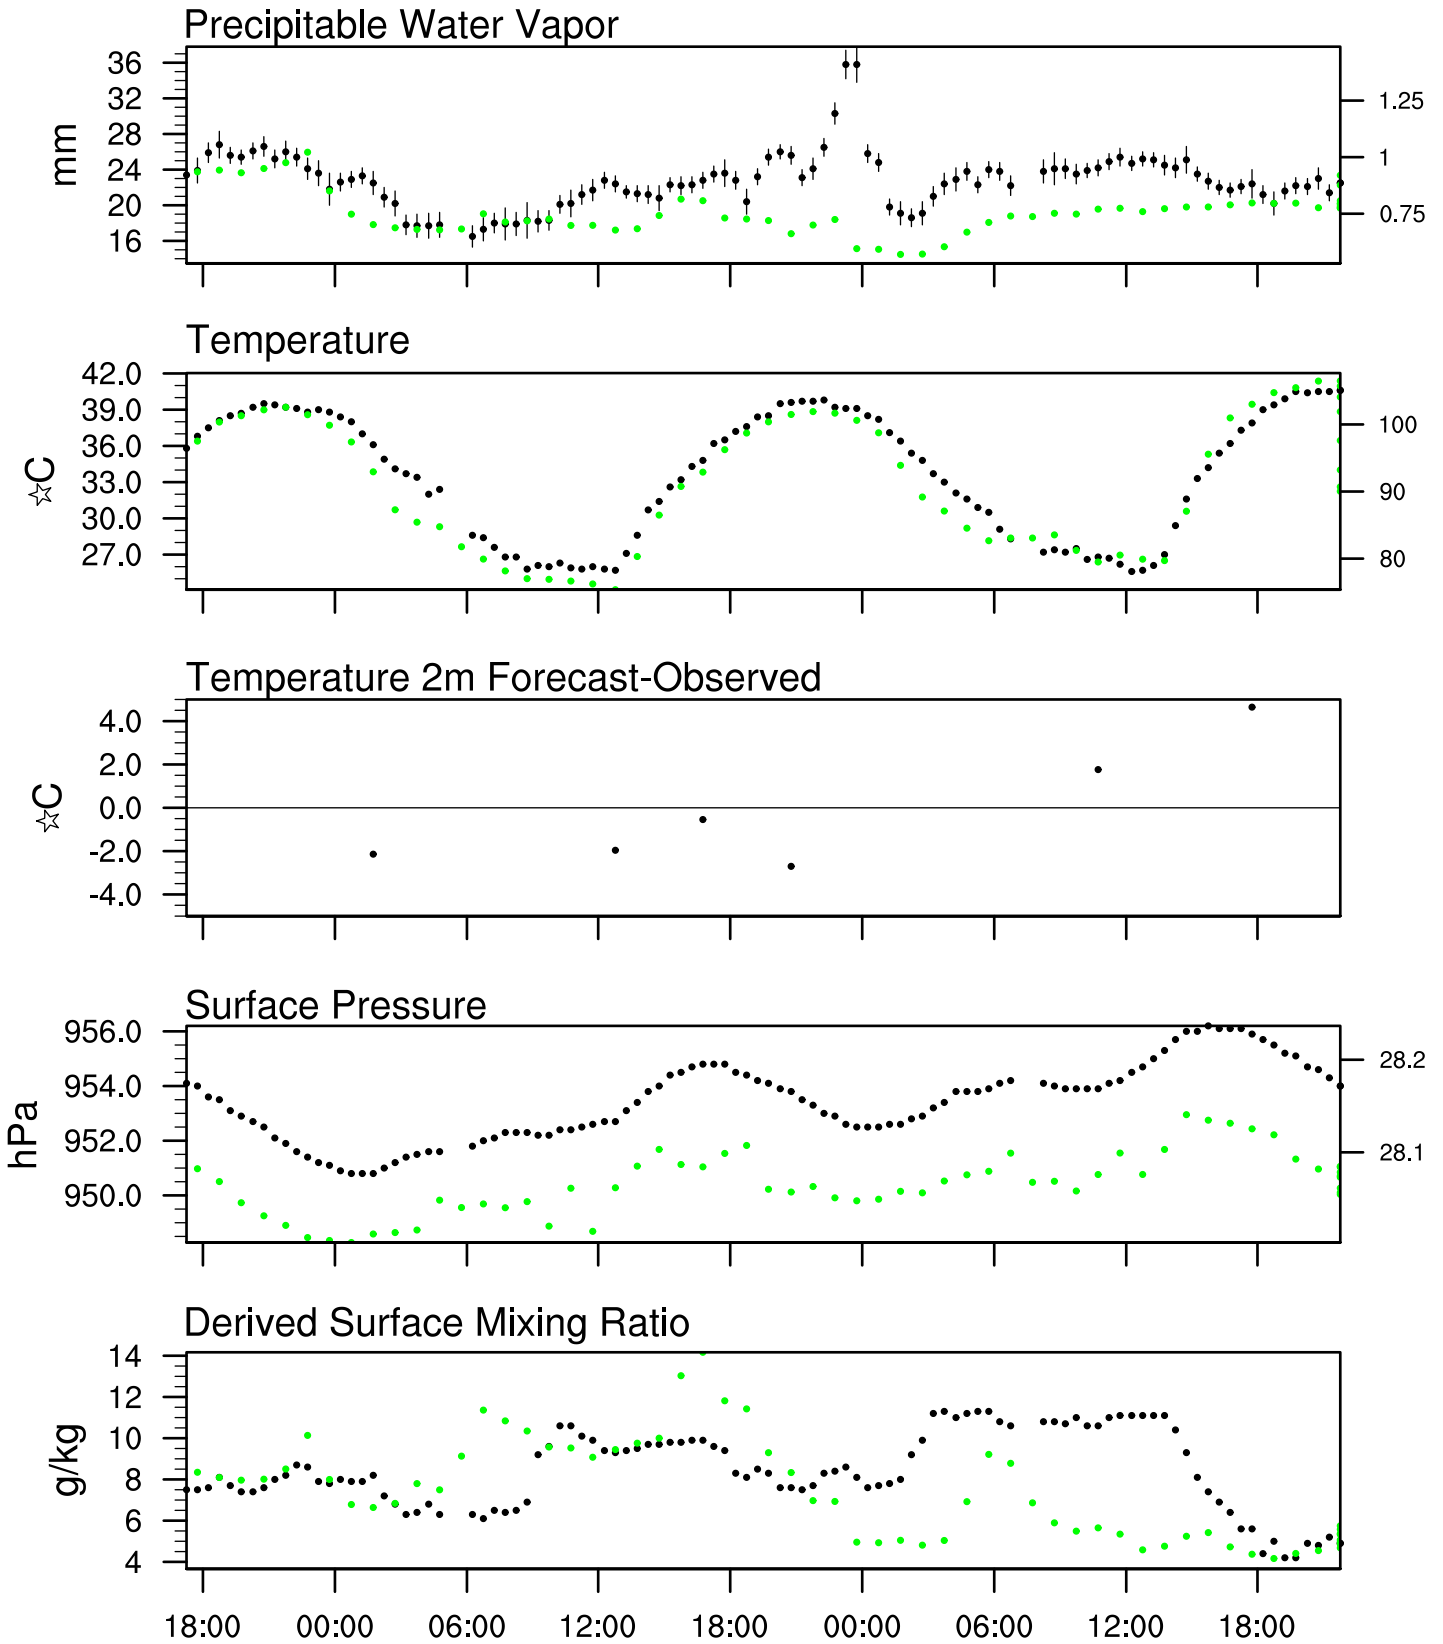

Organ Pipe, AZ

6 Aug 2020 17:45 UTC - 10 Aug 2020 6:15 UTC

Organ Pipe, AZ 6Aug 2020 17Z

Plcl=667 Tlcl[C]=5 Shox=2 Pwat[cm]=2 Cape[J]= 500

Organ Pipe, AZ 7Aug 2020 5Z

Plcl=752 Tlcl[C]=8 Shox=6 Pwat[cm]=2 Cape[J]= 0