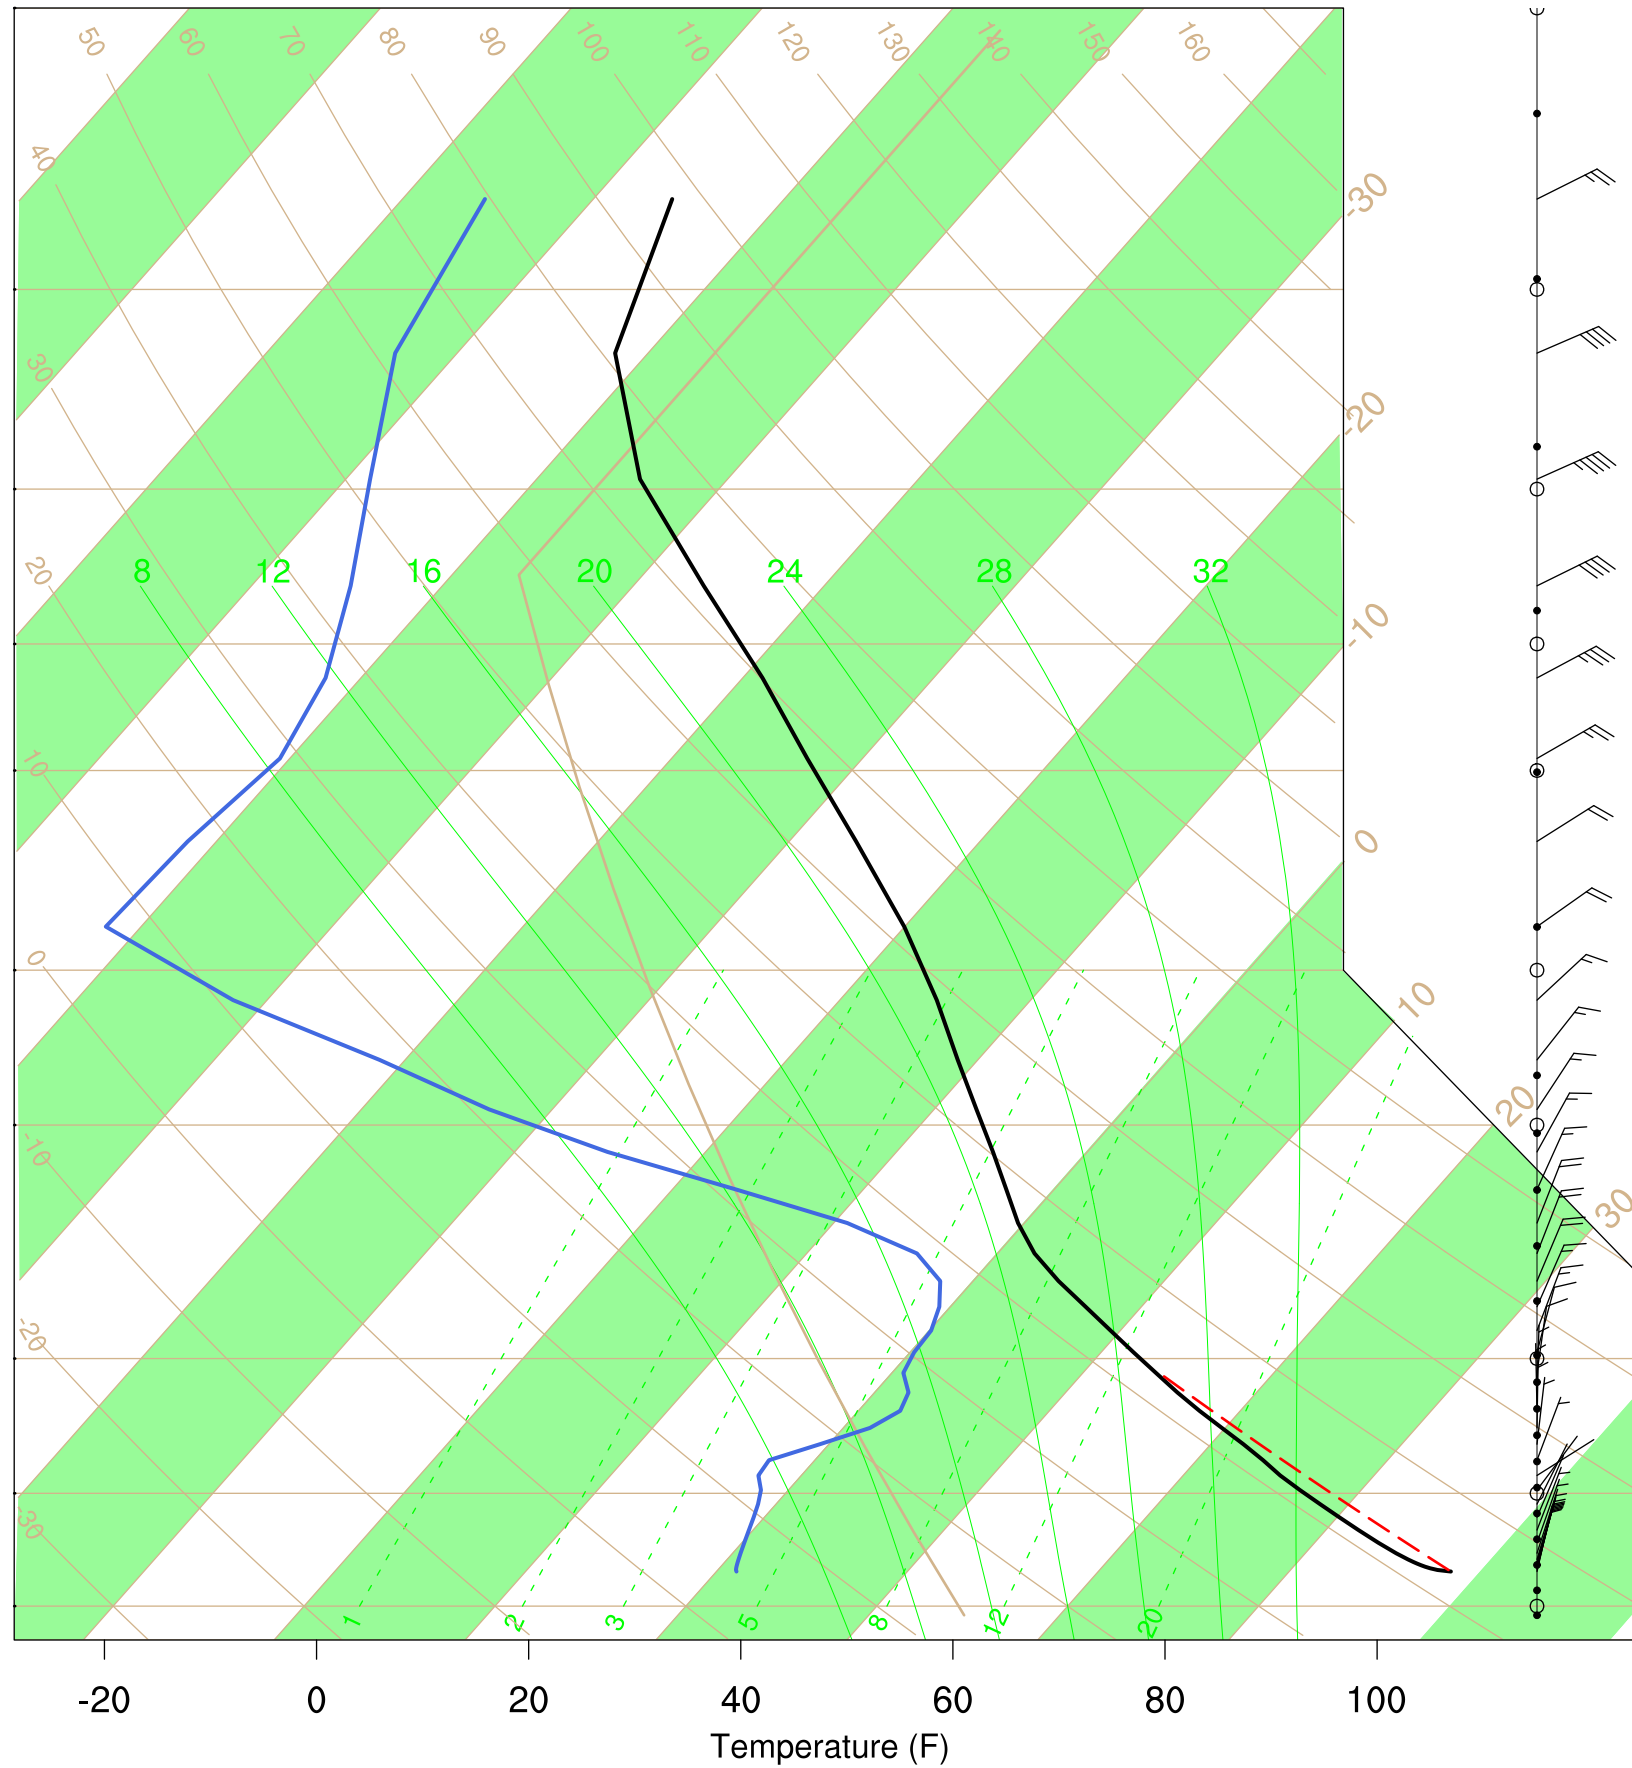

Organ Pipe, AZ

6 Aug 2020 17:45 UTC - 10 Aug 2020 6:15 UTC

Organ Pipe, AZ 6Aug 2020 17Z

Plcl=667 Tlcl[C]=5 Shox=2 Pwat[cm]=2 Cape[J]= 500

Organ Pipe, AZ 7Aug 2020 5Z

Plcl=752 Tlcl[C]=8 Shox=6 Pwat[cm]=2 Cape[J]= 0

Organ Pipe, AZ 7Aug 2020 17Z

Plcl=732 Tlcl[C]=11 Shox=6 Pwat[cm]=2 Cape[J]= 1224

Organ Pipe, AZ 8Aug 2020 5Z

Plcl=740 Tlcl[C]=8 Shox=6 Pwat[cm]=2 Cape[J]= 0

Organ Pipe, AZ 8Aug 2020 17Z

Plcl=578 Tlcl[C]=-5 Shox=6 Pwat[cm]=2 Cape[J]= 84

Organ Pipe, AZ 9Aug 2020 5Z

Plcl=632 Tlcl[C]=-2 Shox=3 Pwat[cm]=2 Cape[J]= 0

Organ Pipe, AZ 9Aug 2020 17Z

Plcl=575 Tlcl[C]=-5 Shox=3 Pwat[cm]=2 Cape[J]= 76

Organ Pipe, AZ 10Aug 2020 5Z

Plcl=634 Tlcl[C]=-2 Shox=2 Pwat[cm]=2 Cape[J]= 0