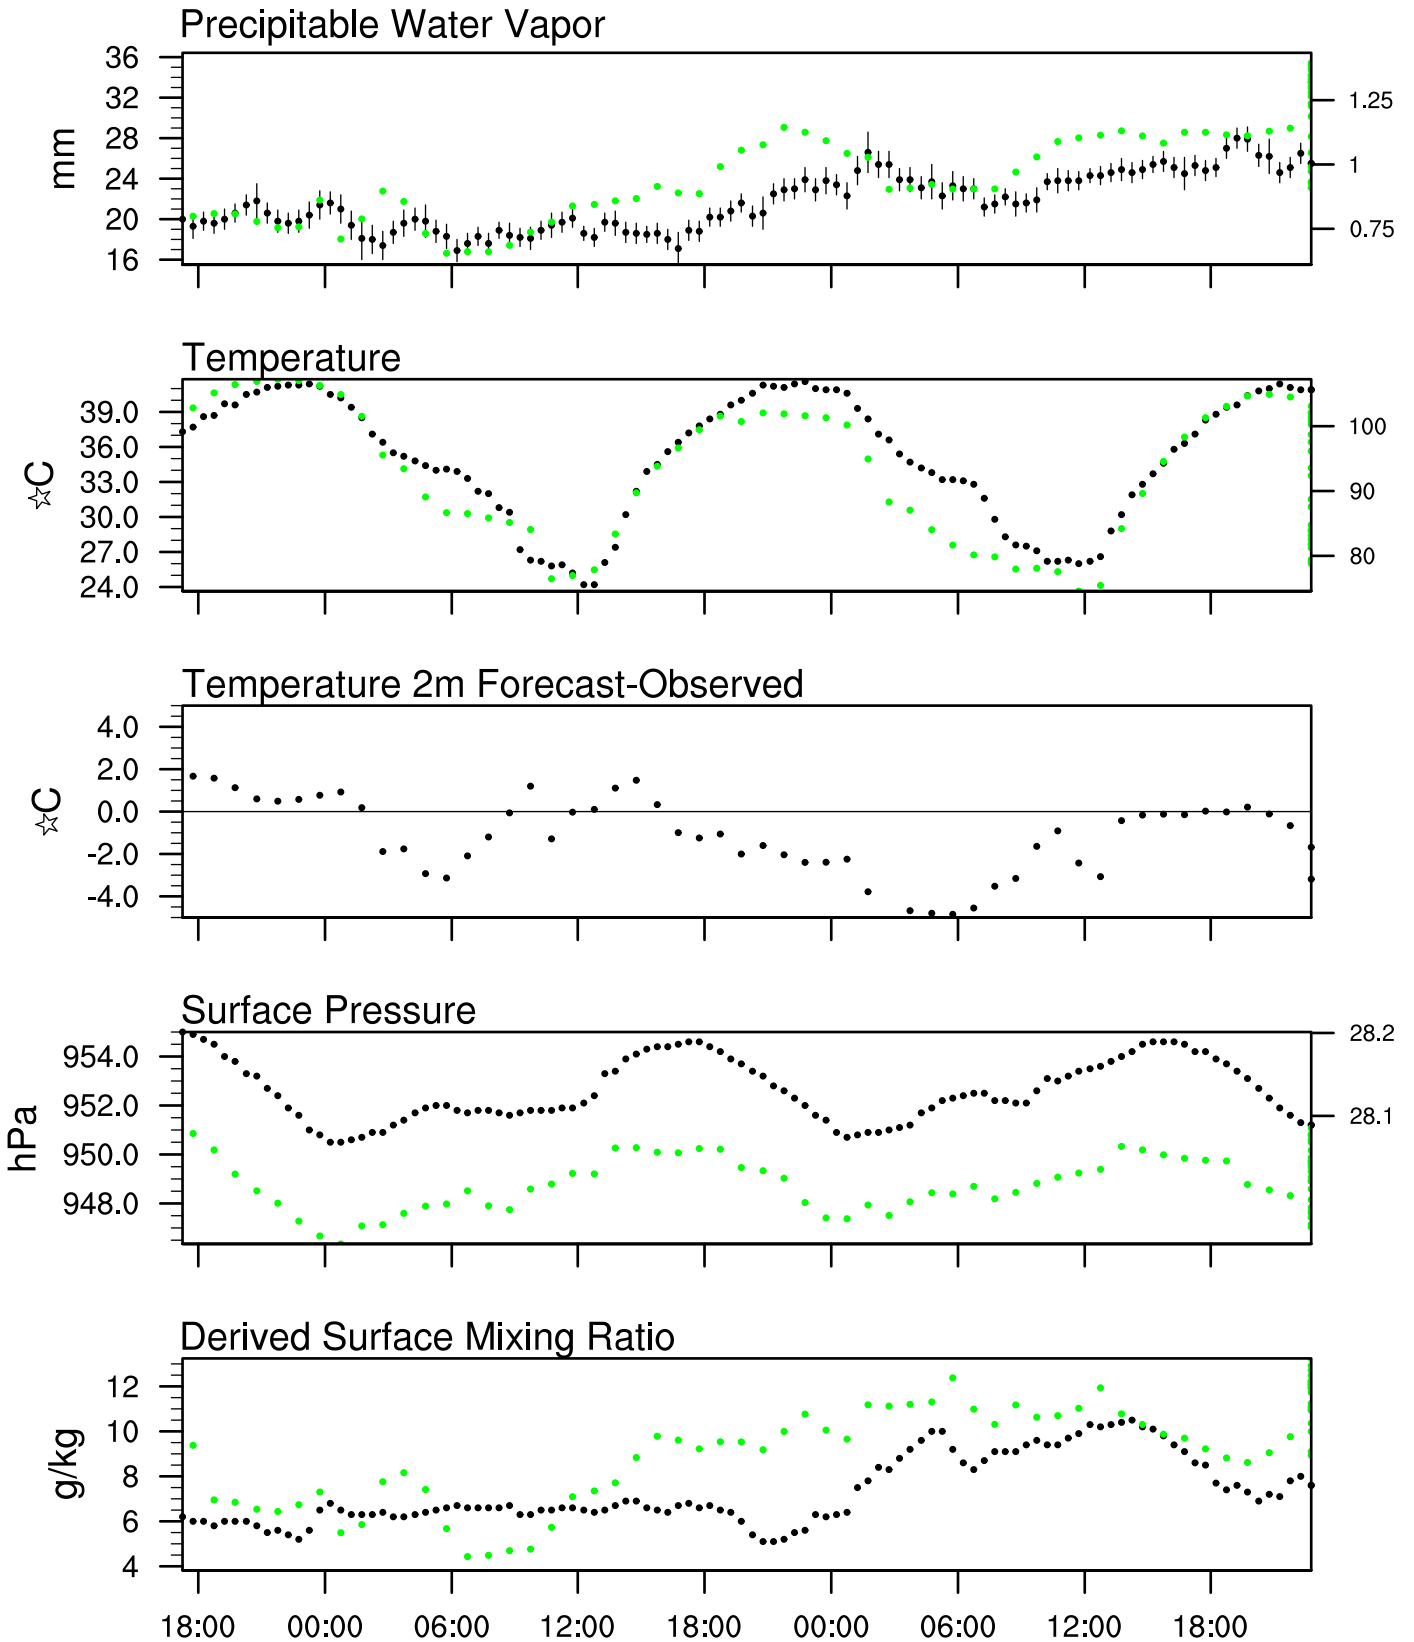

Organ Pipe, AZ

5 Jul 2020 17:45 UTC - 9 Jul 2020 6:15 UTC