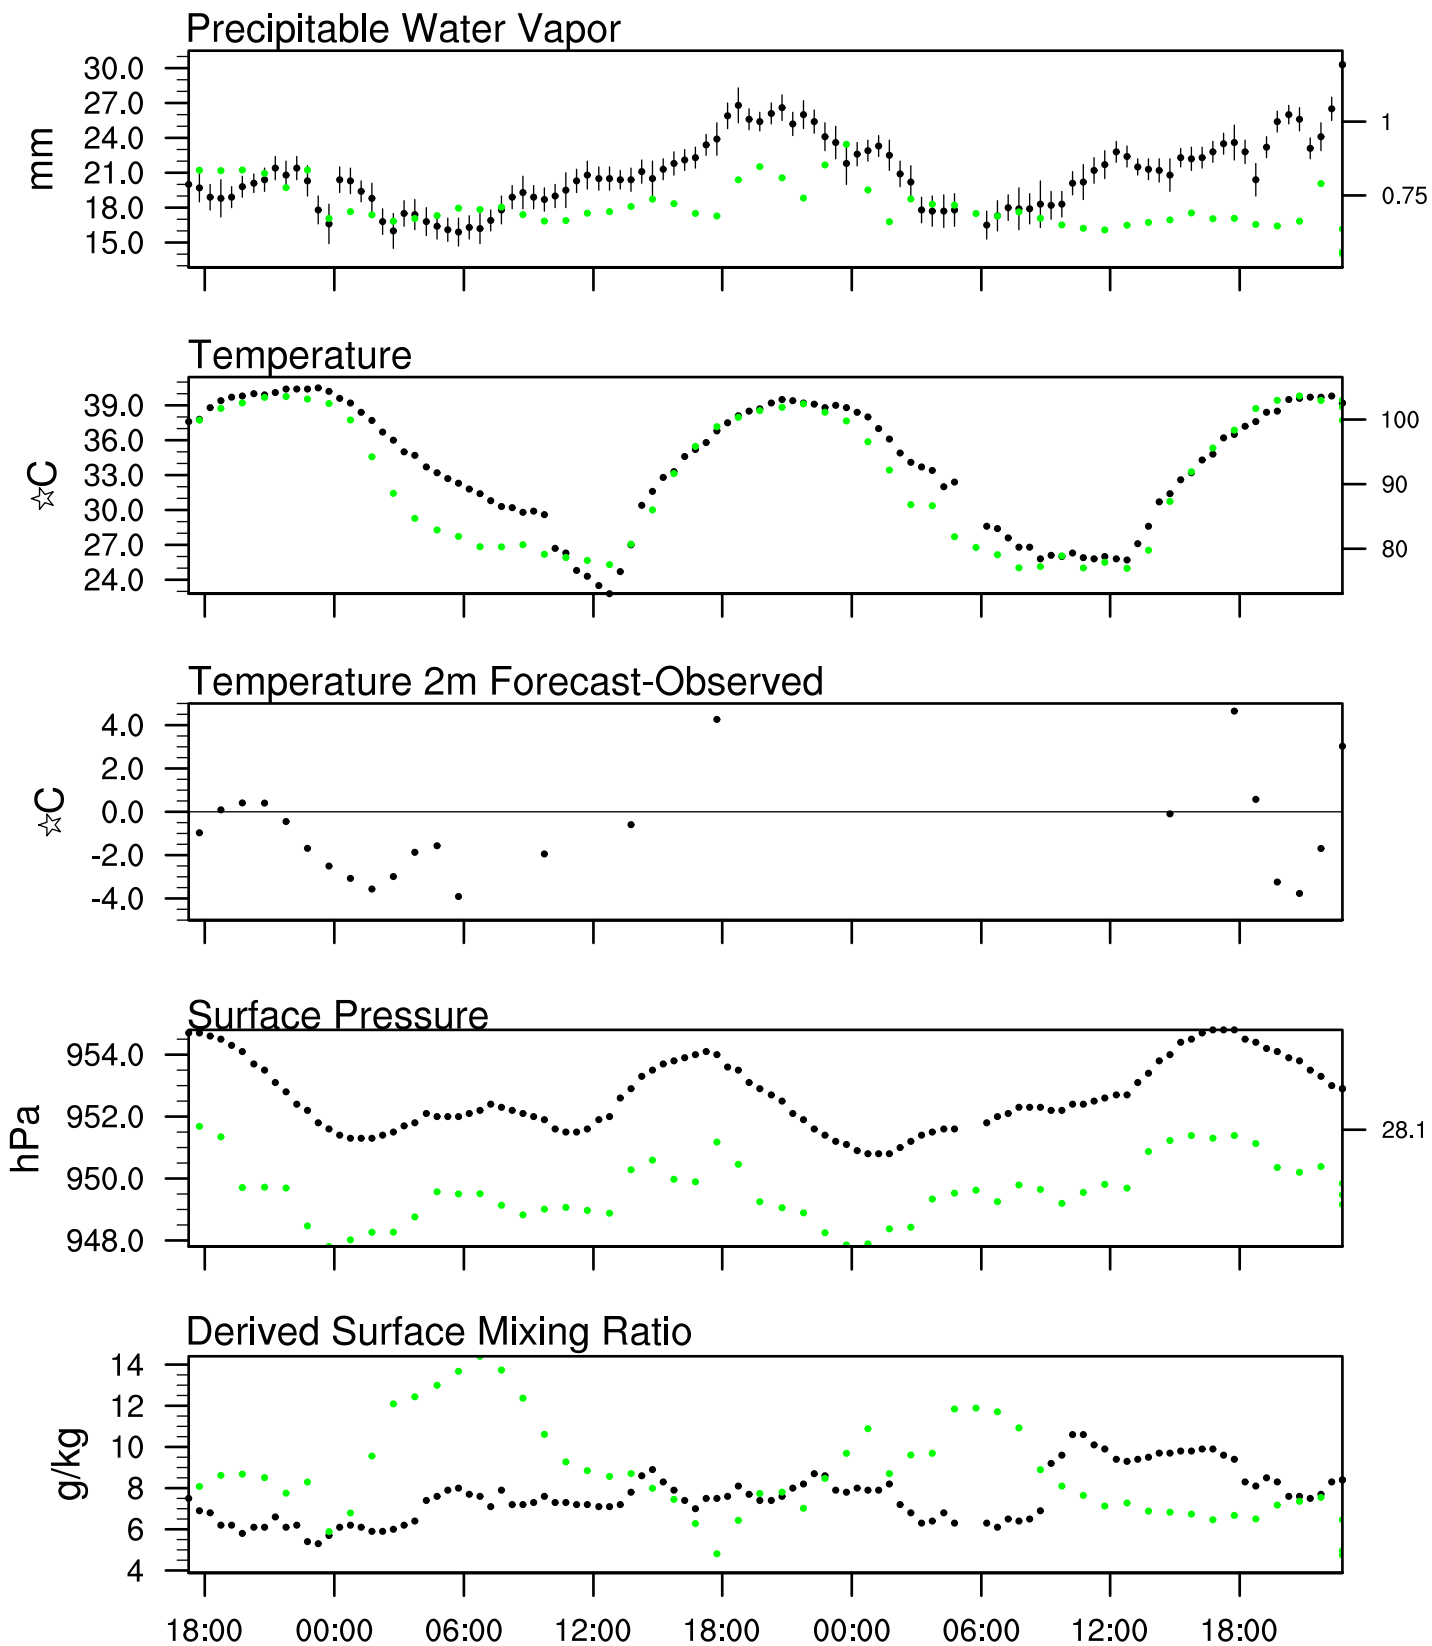

# Organ Pipe, AZ 5Aug 2020 17Z

Plcl=653 Tlcl[C]=4 Shox=2 Pwat[cm]=2 Cape[J]= 785