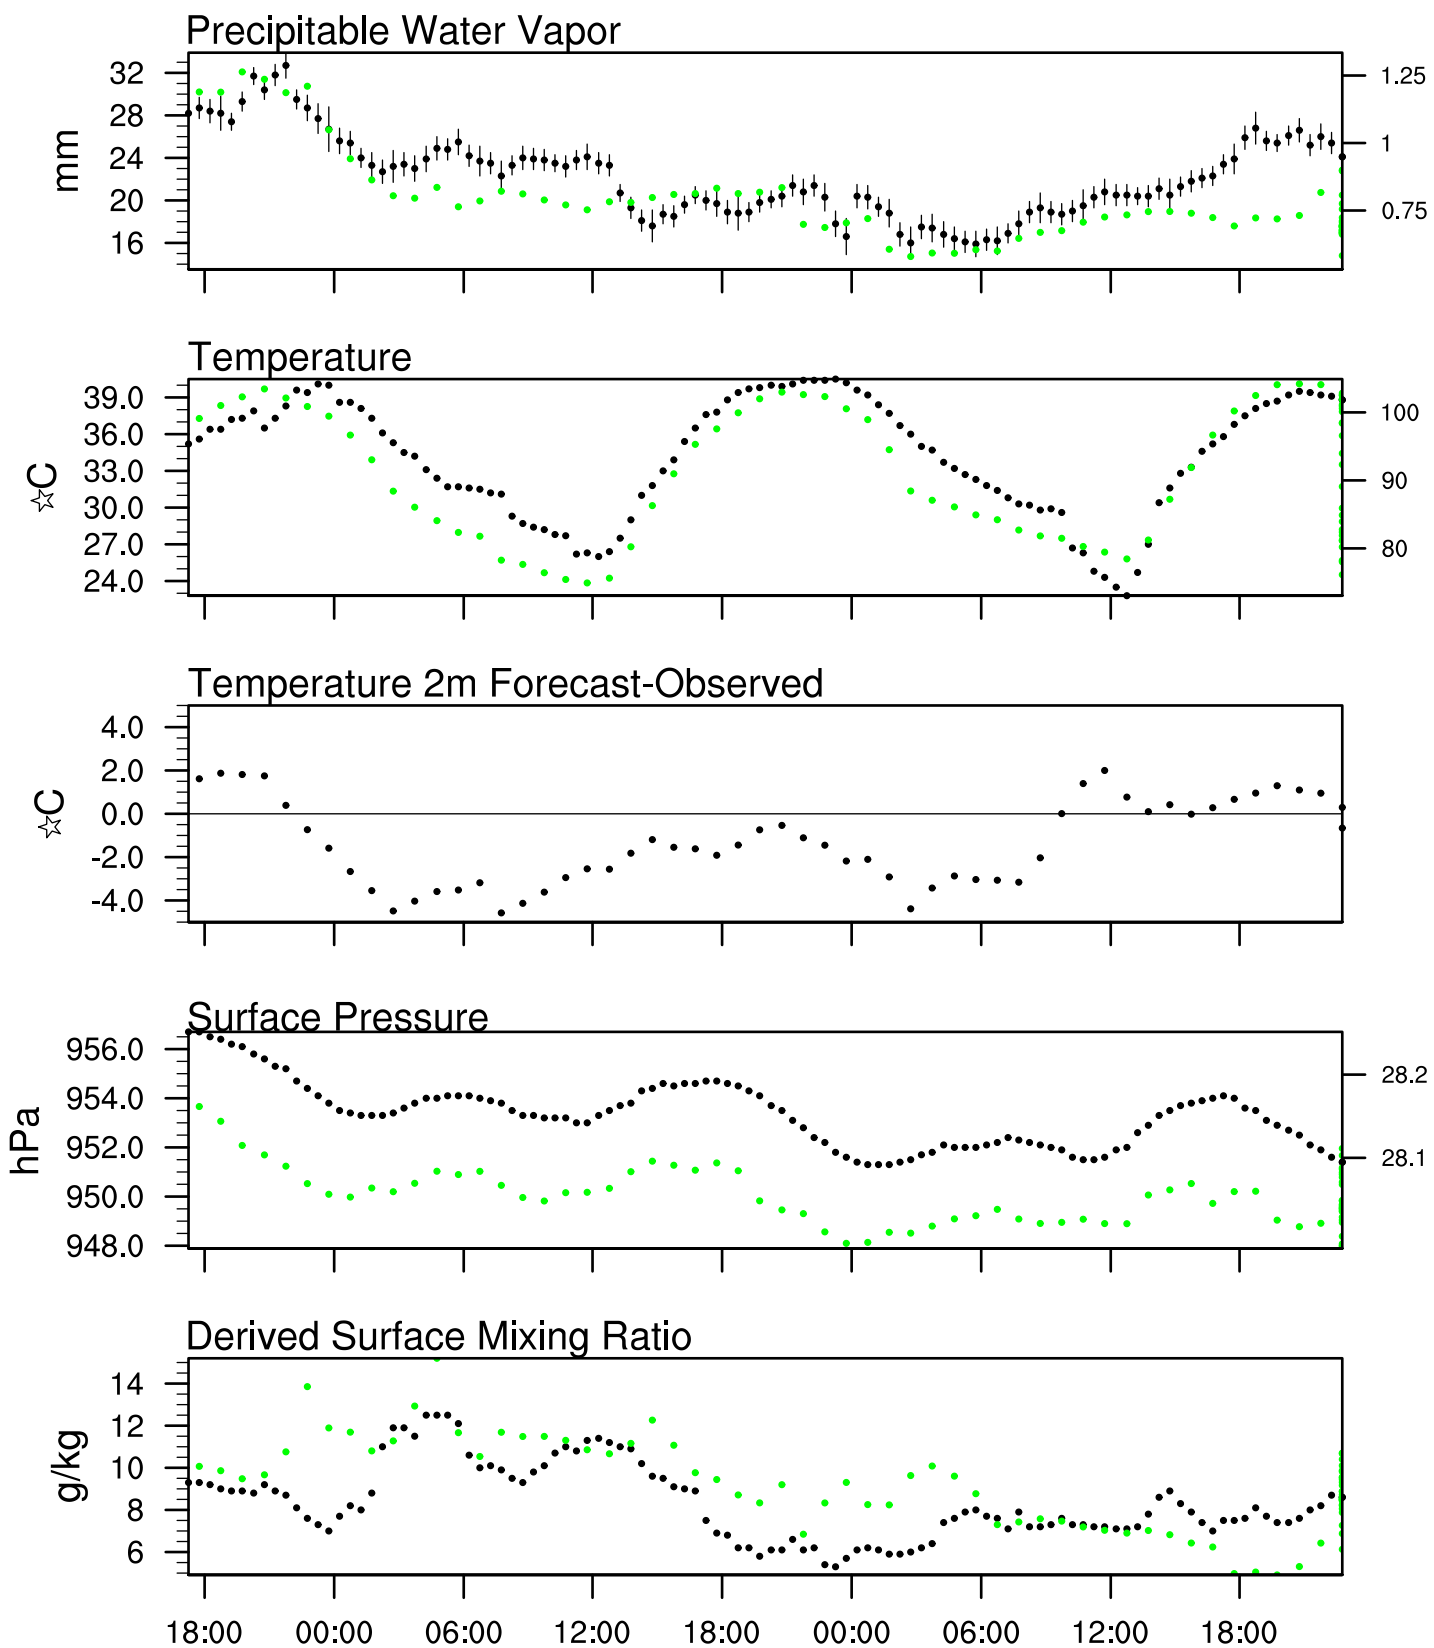

Organ Pipe, AZ

4 Aug 2020 17:45 UTC - 8 Aug 2020 6:15 UTC

Organ Pipe, AZ 4Aug 2020 17Z

Plcl=687 Tlcl[C]=8 Shox=1 Pwat[cm]=3 Cape[J]= 1214

Organ Pipe, AZ 5Aug 2020 5Z

Plcl=785 Tlcl[C]=12 Shox=5 Pwat[cm]=2 Cape[J]= 180