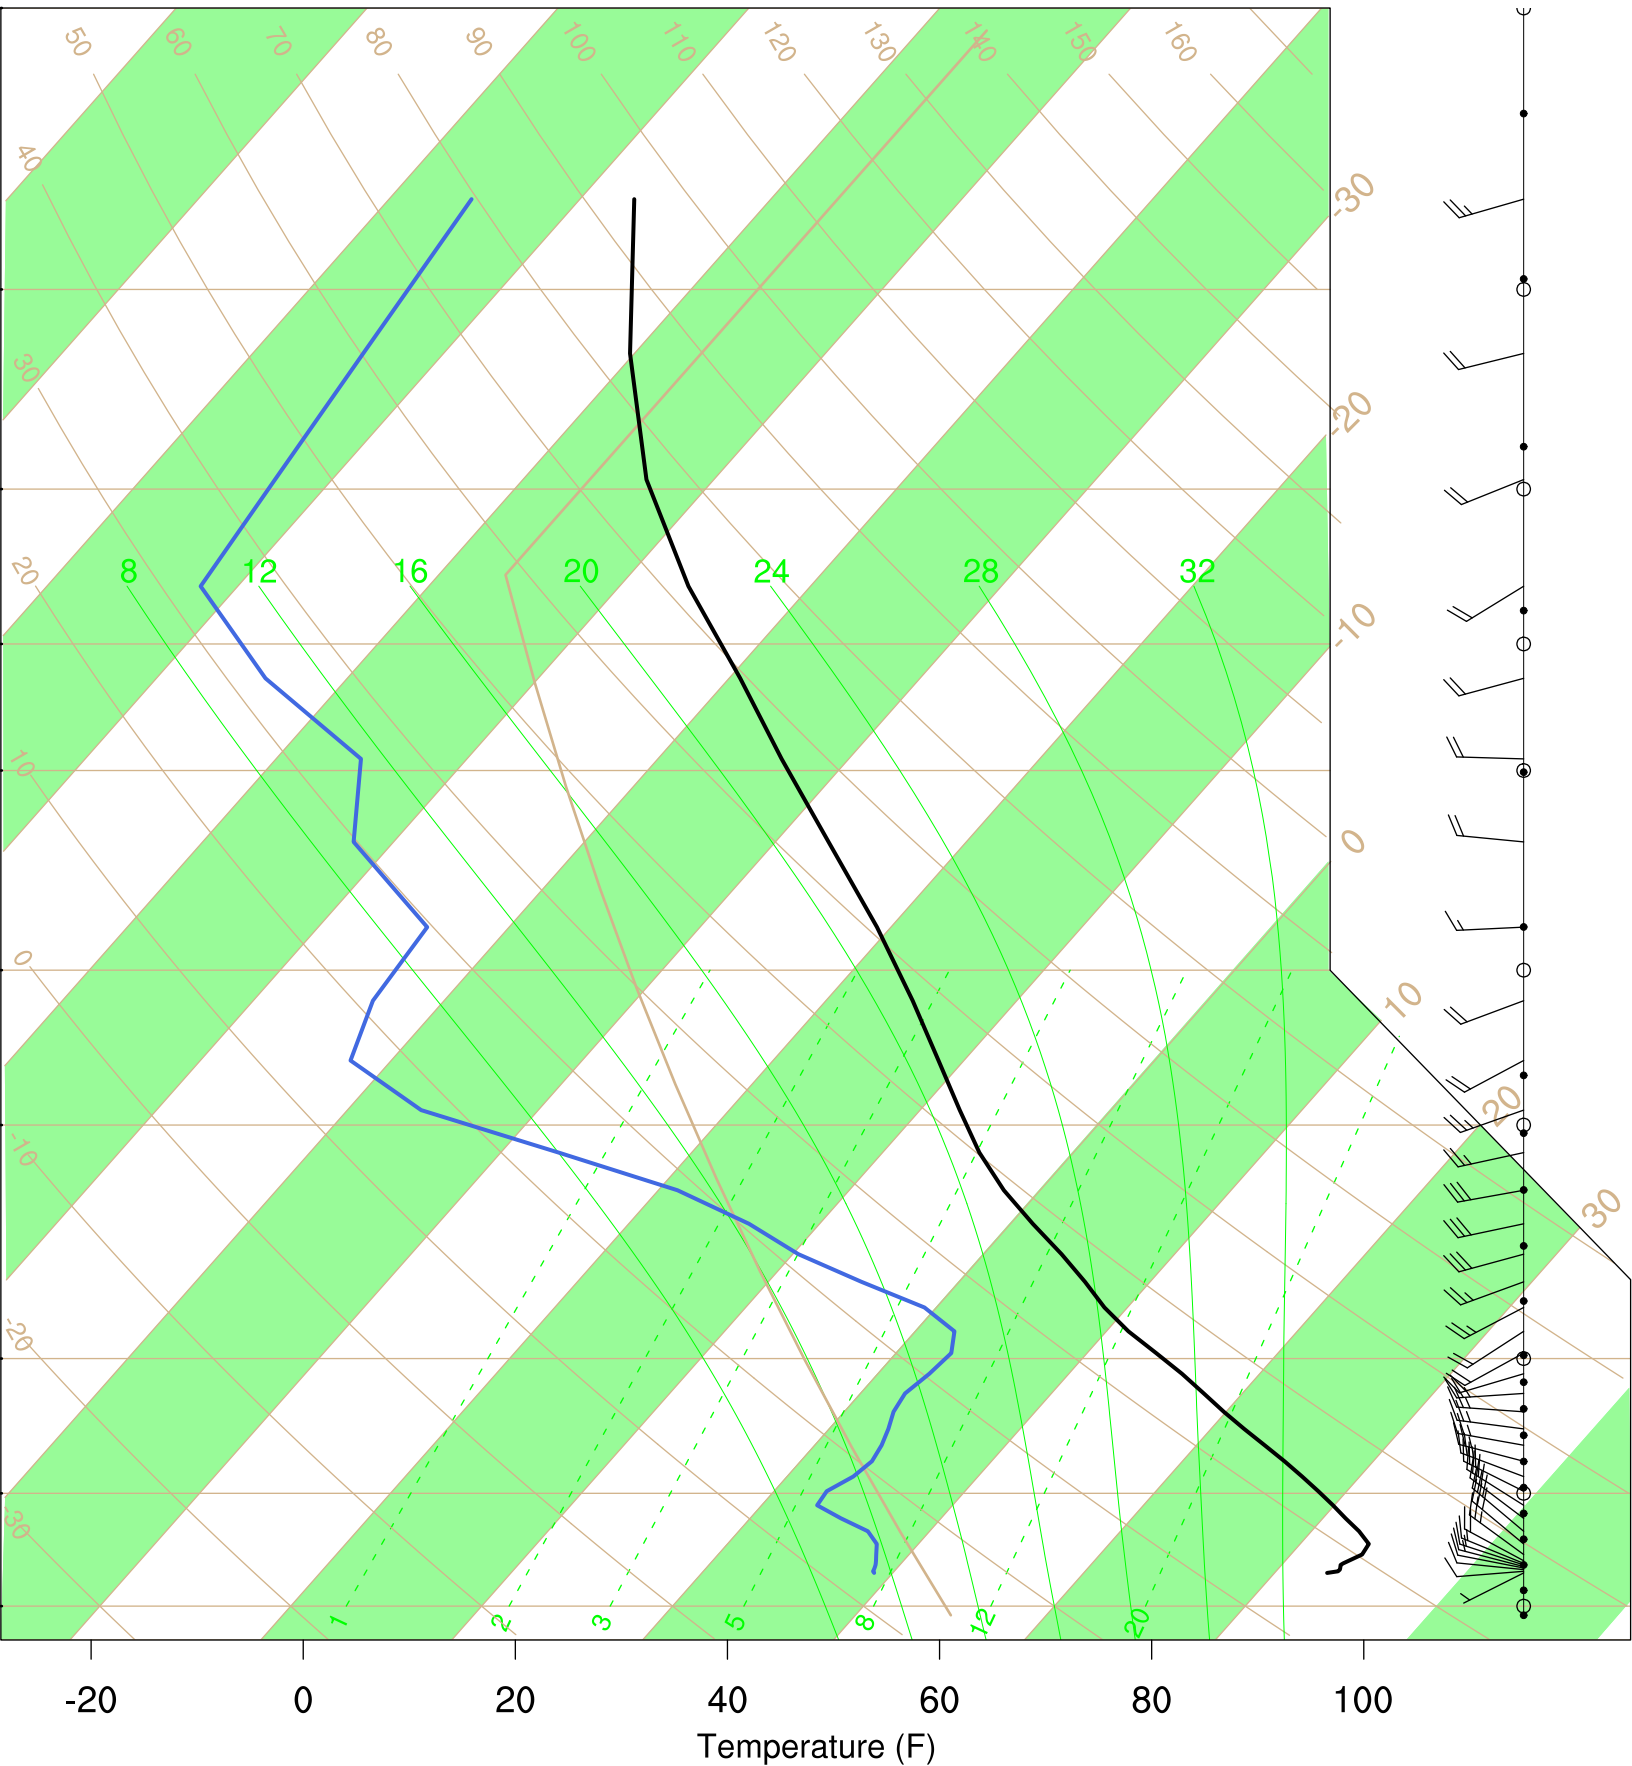

Organ Pipe, AZ

3 Sep 2020 17:45 UTC - 7 Sep 2020 6:15 UTC

Organ Pipe, AZ 3Sep 2020 17Z

Plcl=741 Tlcl[C]=12 Shox=2 Pwat[cm]=3 Cape[J]= 1459

Organ Pipe, AZ 4Sep 2020 5Z

Ptcl=742 Tlcl[C]=10 Shox=4 Pwat[cm]=2 Cape[J]= 107

Organ Pipe, AZ 4Sep 2020 17Z

Plcl=628 Tlcl[C]=2 Shox=3 Pwat[cm]=2 Cape[J]= 661

Organ Pipe, AZ 5Sep 2020 5Z

Plcl=697 Tlcl[C]=7 Shox=2 Pwat[cm]=2 Cape[J]= 162

Organ Pipe, AZ 5Sep 2020 17Z

Plcl=649 Tlcl[C]=4 Shox=3 Pwat[cm]=2 Cape[J]= 317

Organ Pipe, AZ 6Sep 2020 5Z

Plcl=687 Tlcl[C]=4 Shox=2 Pwat[cm]=2 Cape[J]= 0

Organ Pipe, AZ 6Sep 2020 17Z

Plcl=658 Tlcl[C]=4 Shox=0 Pwat[cm]=3 Cape[J]= 390

Organ Pipe, AZ 7Sep 2020 5Z

Ptcl=778 Tlcl[C]=12 Shox=0 Pwat[cm]=2 Cape[J]= 735