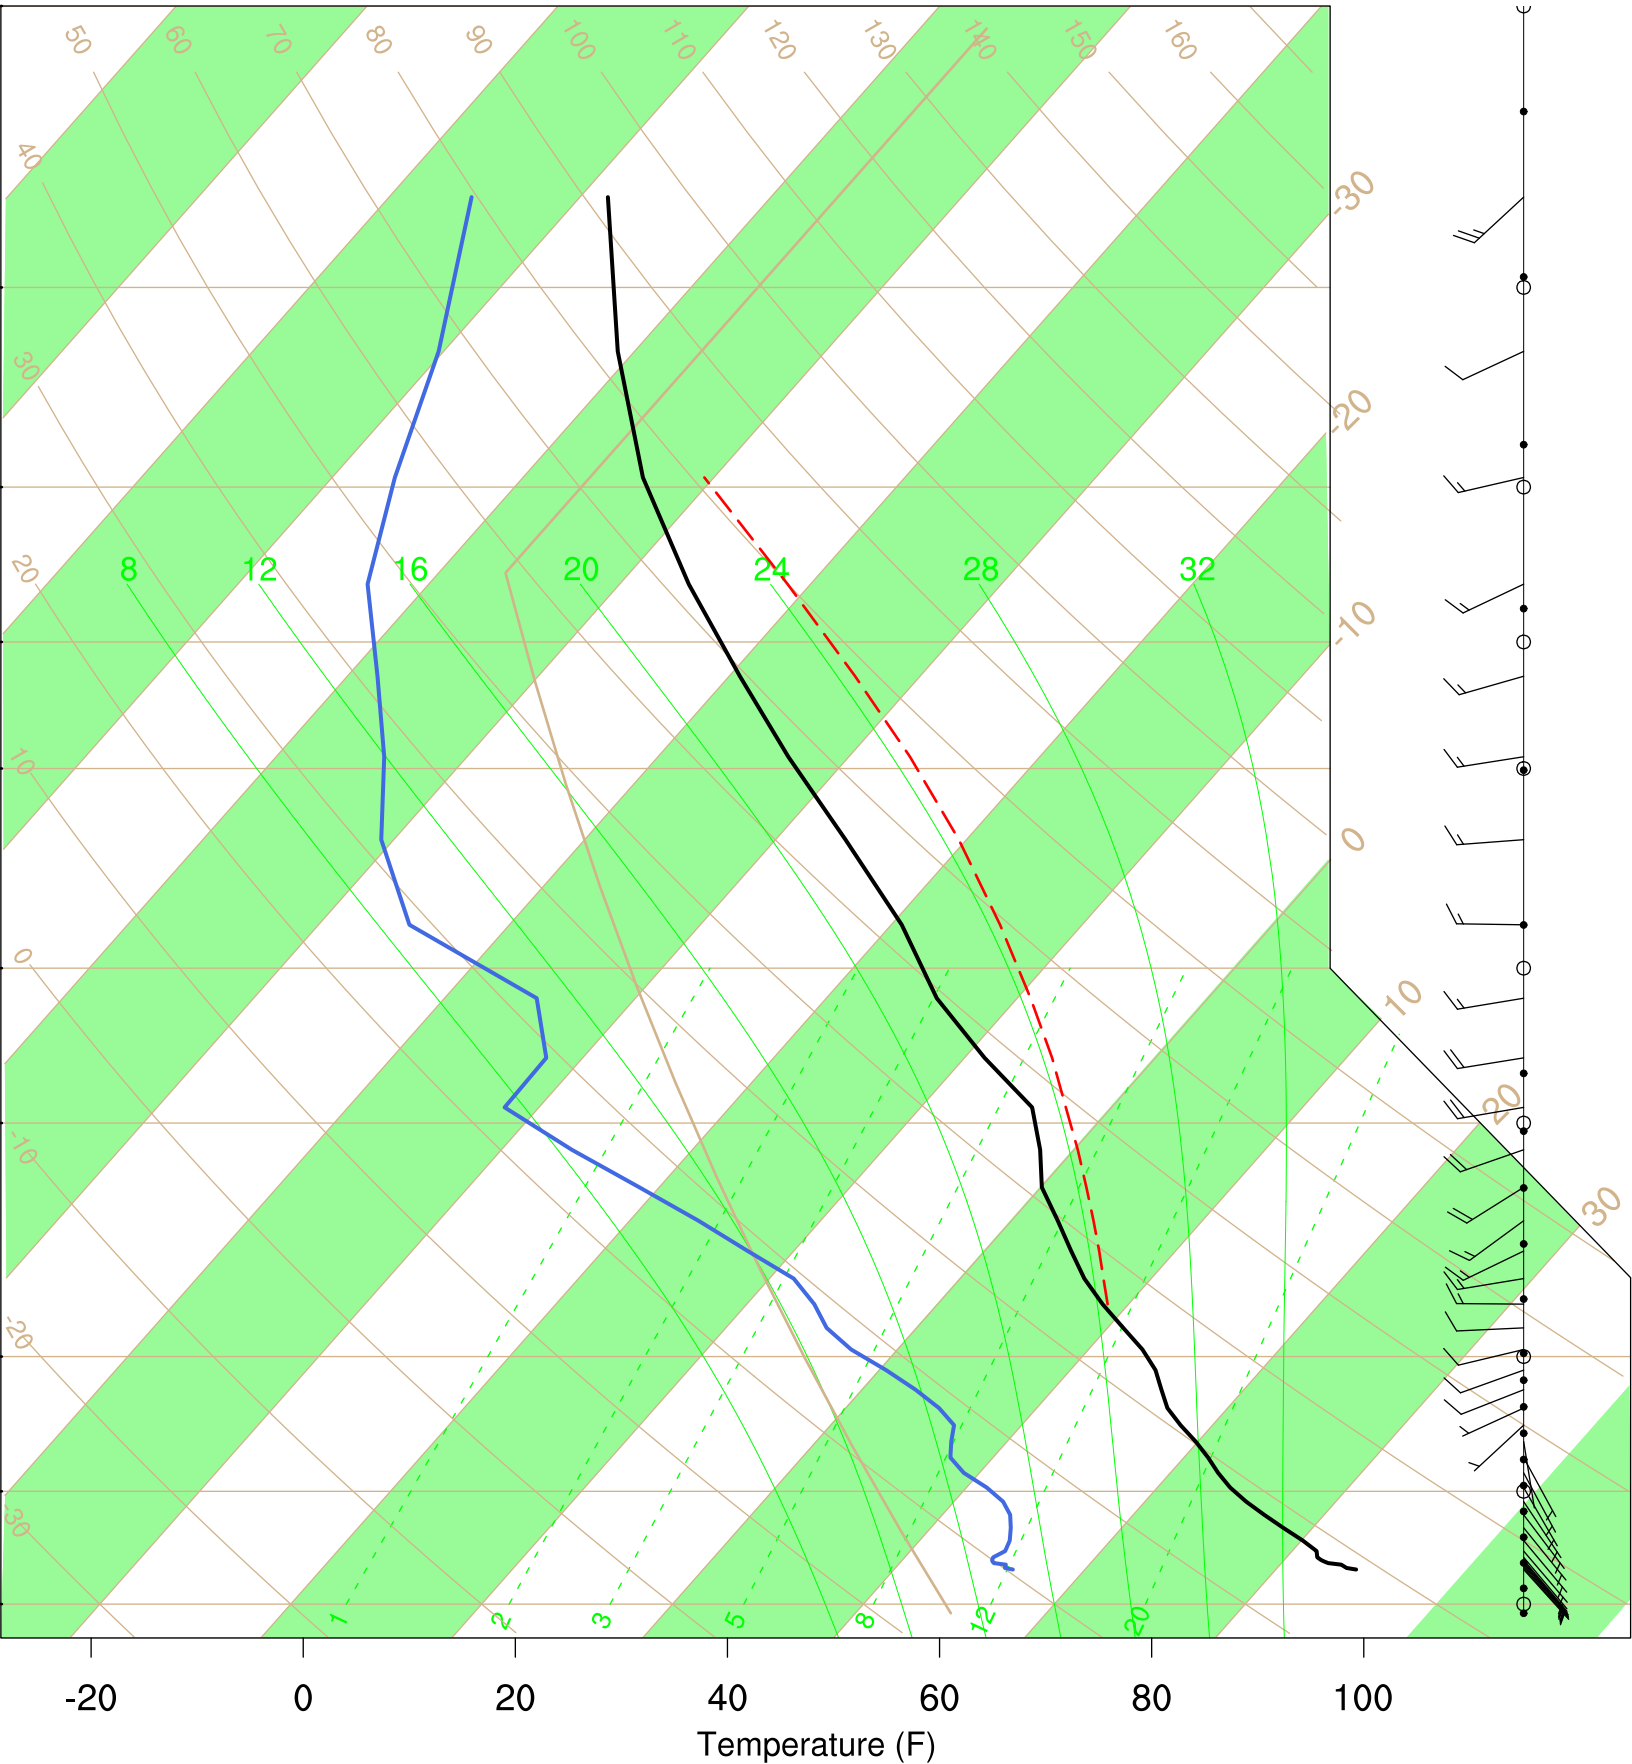

Organ Pipe, AZ

3 Sep 2020 17:45 UTC - 7 Sep 2020 6:15 UTC

Organ Pipe, AZ 3Sep 2020 17Z

Plcl=741 Tlcl[C]=12 Shox=2 Pwat[cm]=3 Cape[J]= 1459

Organ Pipe, AZ 4Sep 2020 5Z

Ptcl=742 Tlcl[C]=10 Shox=4 Pwat[cm]=2 Cape[J]= 107

Organ Pipe, AZ 4Sep 2020 17Z

Plcl=628 Tlcl[C]=2 Shox=3 Pwat[cm]=2 Cape[J]= 661

Organ Pipe, AZ 5Sep 2020 5Z

Plcl=697 Tlcl[C]=7 Shox=2 Pwat[cm]=2 Cape[J]= 162

Organ Pipe, AZ 5Sep 2020 17Z

Plcl=649 Tlcl[C]=4 Shox=3 Pwat[cm]=2 Cape[J]= 317

Organ Pipe, AZ 6Sep 2020 5Z

Plcl=687 Tlcl[C]=4 Shox=2 Pwat[cm]=2 Cape[J]= 0

Organ Pipe, AZ 6Sep 2020 17Z

Plcl=658 Tlcl[C]=4 Shox=0 Pwat[cm]=3 Cape[J]= 390

Organ Pipe, AZ 7Sep 2020 5Z

Ptcl=778 Tlcl[C]=12 Shox=0 Pwat[cm]=2 Cape[J]= 735