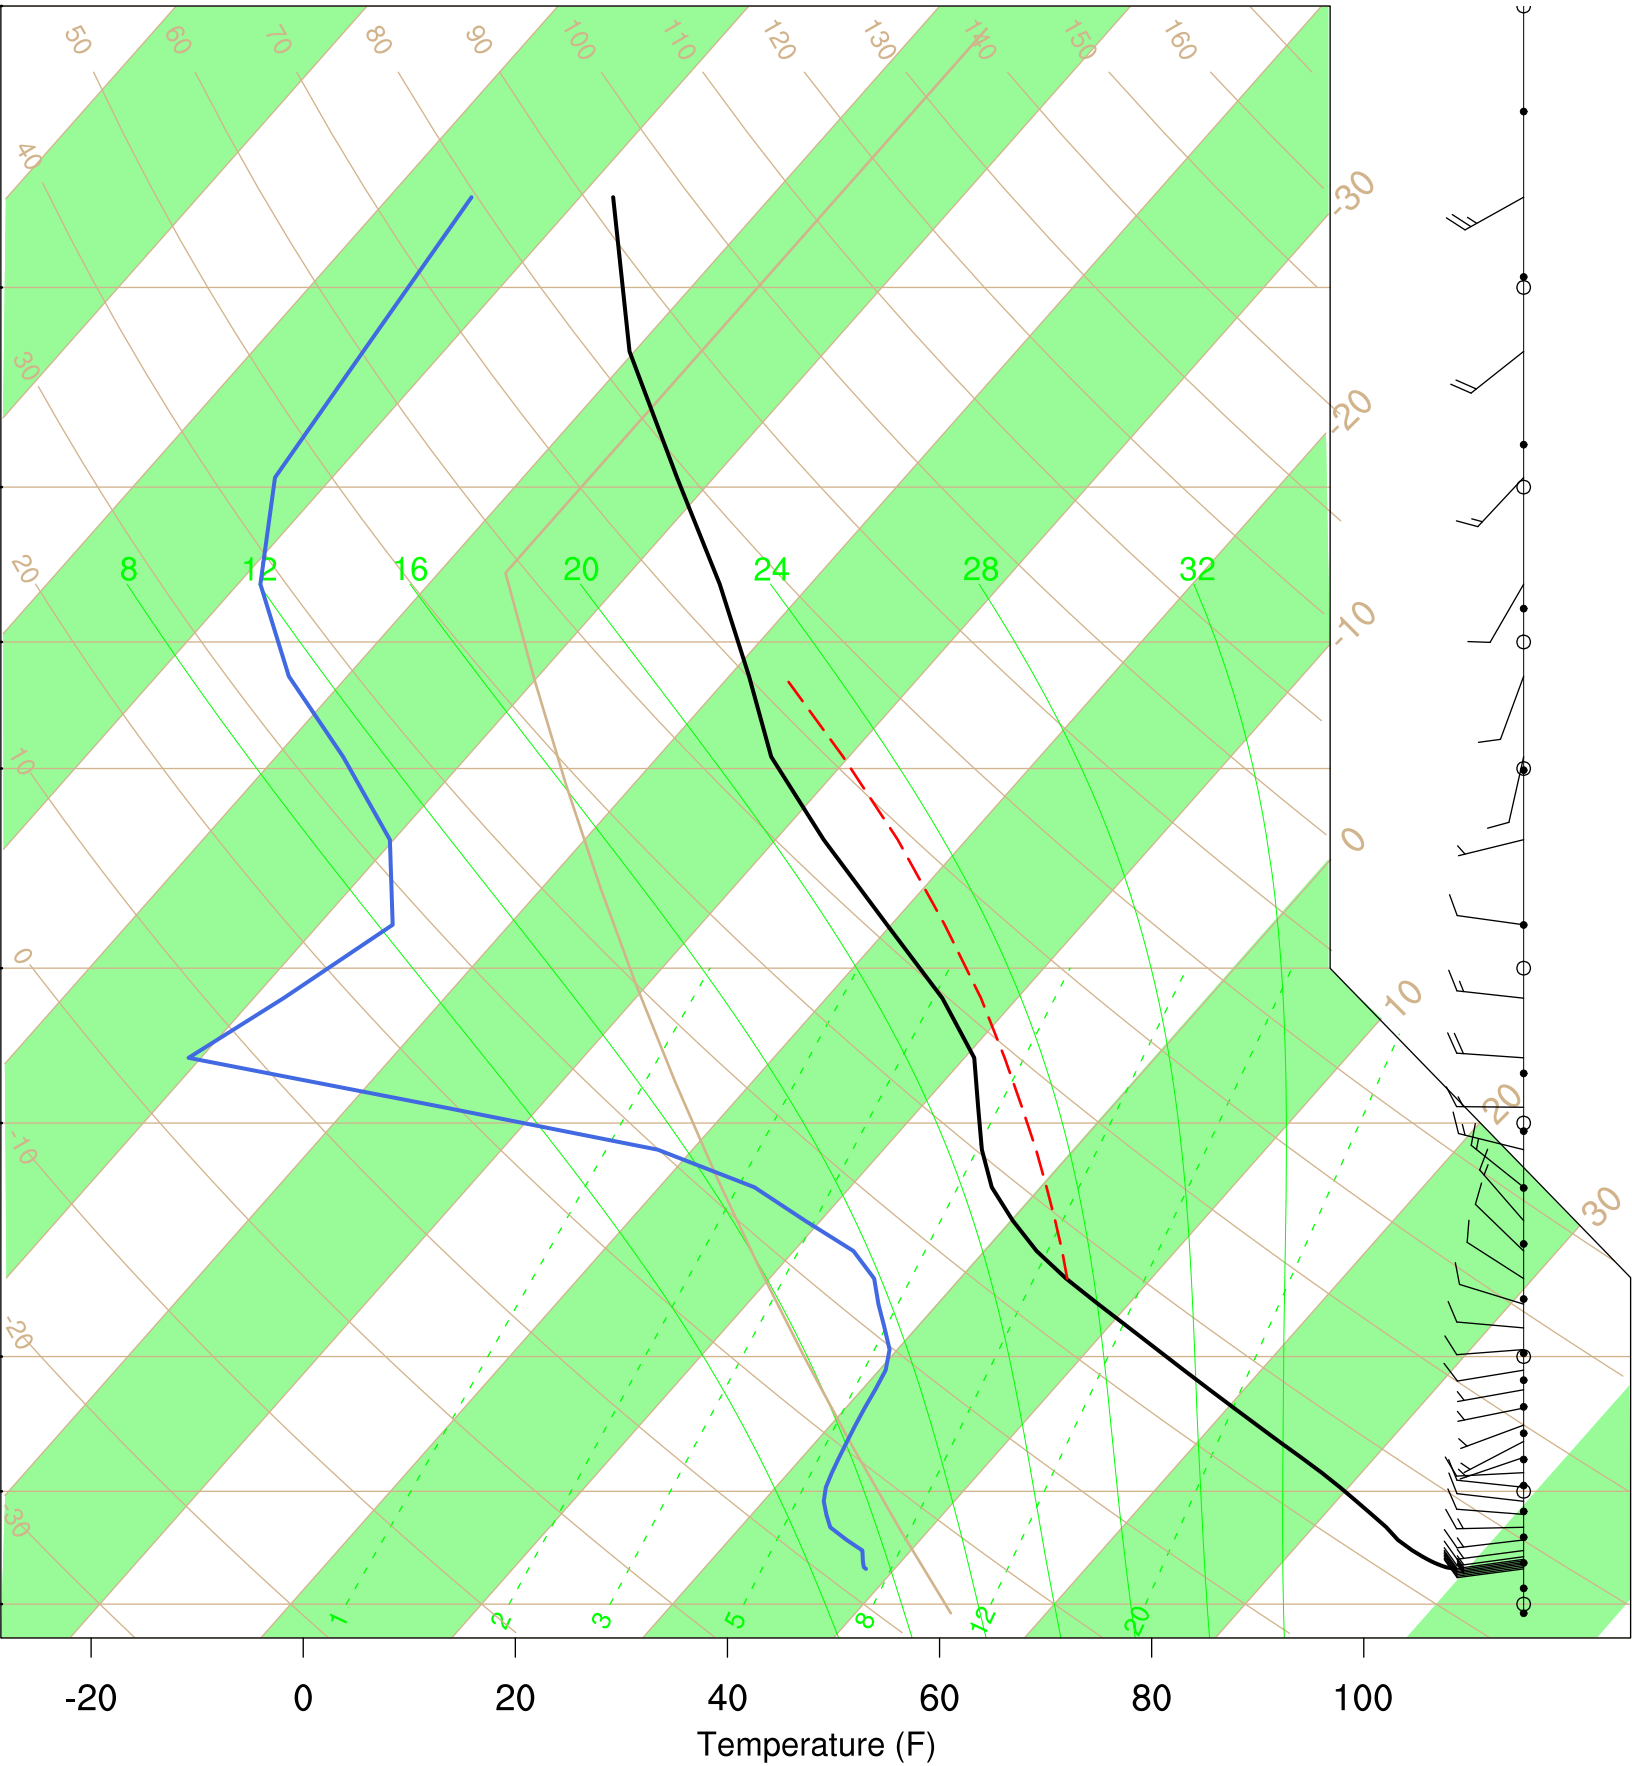

Organ Pipe, AZ

3 Sep 2020 17:45 UTC - 7 Sep 2020 6:15 UTC

Organ Pipe, AZ 3Sep 2020 17Z

Plcl=741 Tlcl[C]=12 Shox=2 Pwat[cm]=3 Cape[J]= 1459

Organ Pipe, AZ 4Sep 2020 5Z

Ptcl=742 Tlcl[C]=10 Shox=4 Pwat[cm]=2 Cape[J]= 107

Organ Pipe, AZ 4Sep 2020 17Z

Plcl=628 Tlcl[C]=2 Shox=3 Pwat[cm]=2 Cape[J]= 661

Organ Pipe, AZ 5Sep 2020 5Z

Plcl=697 Tlcl[C]=7 Shox=2 Pwat[cm]=2 Cape[J]= 162

Organ Pipe, AZ 5Sep 2020 17Z

Plcl=649 Tlcl[C]=4 Shox=3 Pwat[cm]=2 Cape[J]= 317

Organ Pipe, AZ 6Sep 2020 5Z

Plcl=687 Tlcl[C]=4 Shox=2 Pwat[cm]=2 Cape[J]= 0

Organ Pipe, AZ 6Sep 2020 17Z

Plcl=658 Tlcl[C]=4 Shox=0 Pwat[cm]=3 Cape[J]= 390

Organ Pipe, AZ 7Sep 2020 5Z

Ptcl=778 Tlcl[C]=12 Shox=0 Pwat[cm]=2 Cape[J]= 735