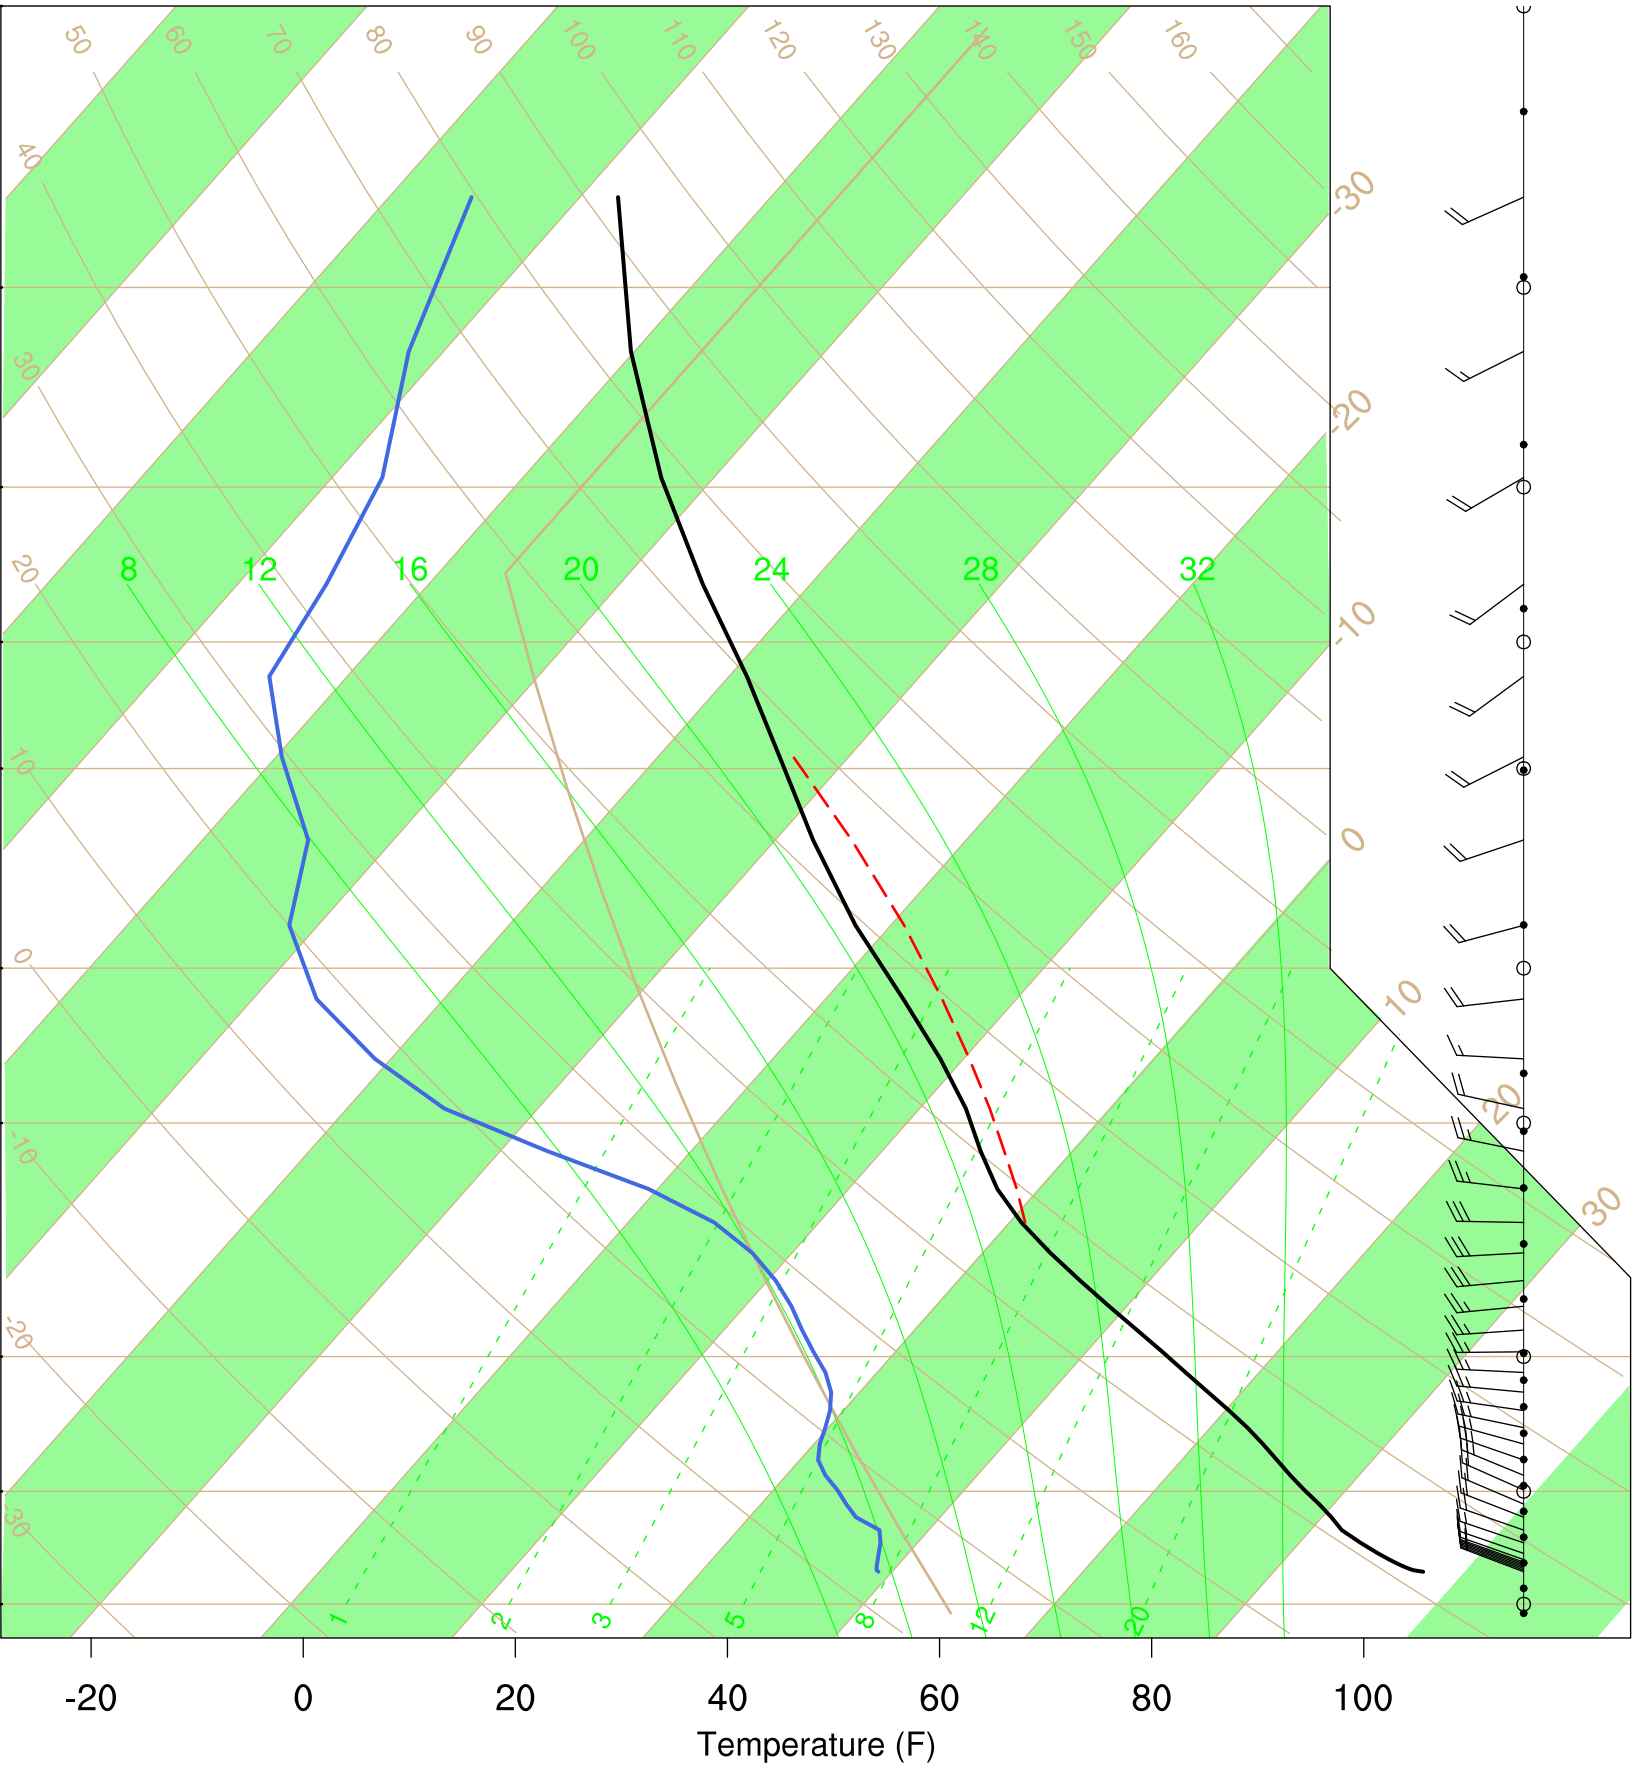

Organ Pipe, AZ

3 Sep 2020 17:45 UTC - 7 Sep 2020 6:15 UTC

Organ Pipe, AZ 3Sep 2020 17Z

Plcl=741 Tlcl[C]=12 Shox=2 Pwat[cm]=3 Cape[J]= 1459

Organ Pipe, AZ 4Sep 2020 5Z

Ptcl=742 Tlcl[C]=10 Shox=4 Pwat[cm]=2 Cape[J]= 107

Organ Pipe, AZ 4Sep 2020 17Z

Plcl=628 Tlcl[C]=2 Shox=3 Pwat[cm]=2 Cape[J]= 661

Organ Pipe, AZ 5Sep 2020 5Z

Plcl=697 Tlcl[C]=7 Shox=2 Pwat[cm]=2 Cape[J]= 162

Organ Pipe, AZ 5Sep 2020 17Z

Plcl=649 Tlcl[C]=4 Shox=3 Pwat[cm]=2 Cape[J]= 317

Organ Pipe, AZ 6Sep 2020 5Z

Plcl=687 Tlcl[C]=4 Shox=2 Pwat[cm]=2 Cape[J]= 0

Organ Pipe, AZ 6Sep 2020 17Z

Plcl=658 Tlcl[C]=4 Shox=0 Pwat[cm]=3 Cape[J]= 390

Organ Pipe, AZ 7Sep 2020 5Z

Ptcl=778 Tlcl[C]=12 Shox=0 Pwat[cm]=2 Cape[J]= 735