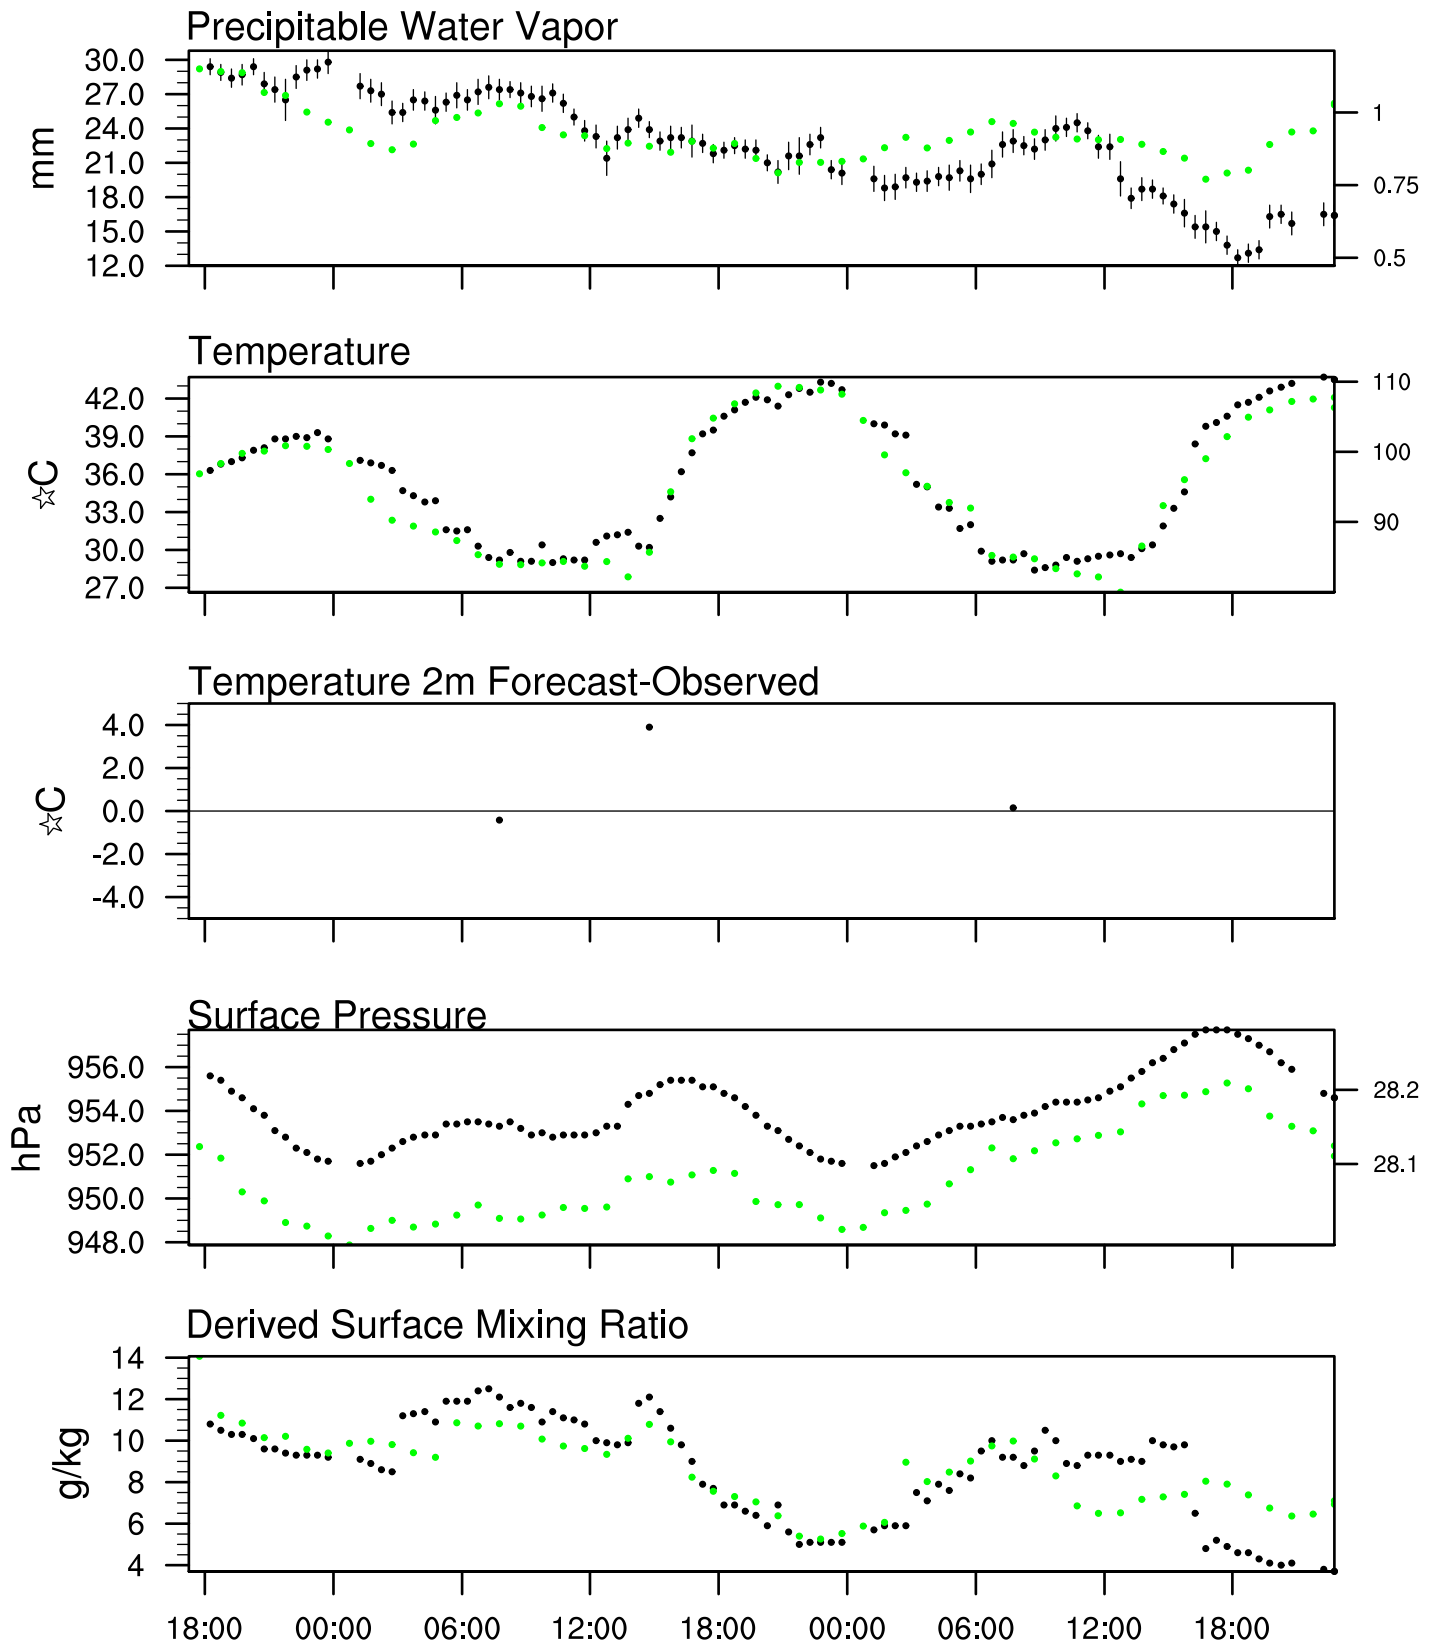

Organ Pipe, AZ

3 Sep 2020 17:45 UTC - 7 Sep 2020 6:15 UTC

Organ Pipe, AZ 3Sep 2020 17Z

Plcl=741 Tlcl[C]=12 Shox=2 Pwat[cm]=3 Cape[J]= 1459

Organ Pipe, AZ 4Sep 2020 5Z

Ptcl=742 Tlcl[C]=10 Shox=4 Pwat[cm]=2 Cape[J]= 107