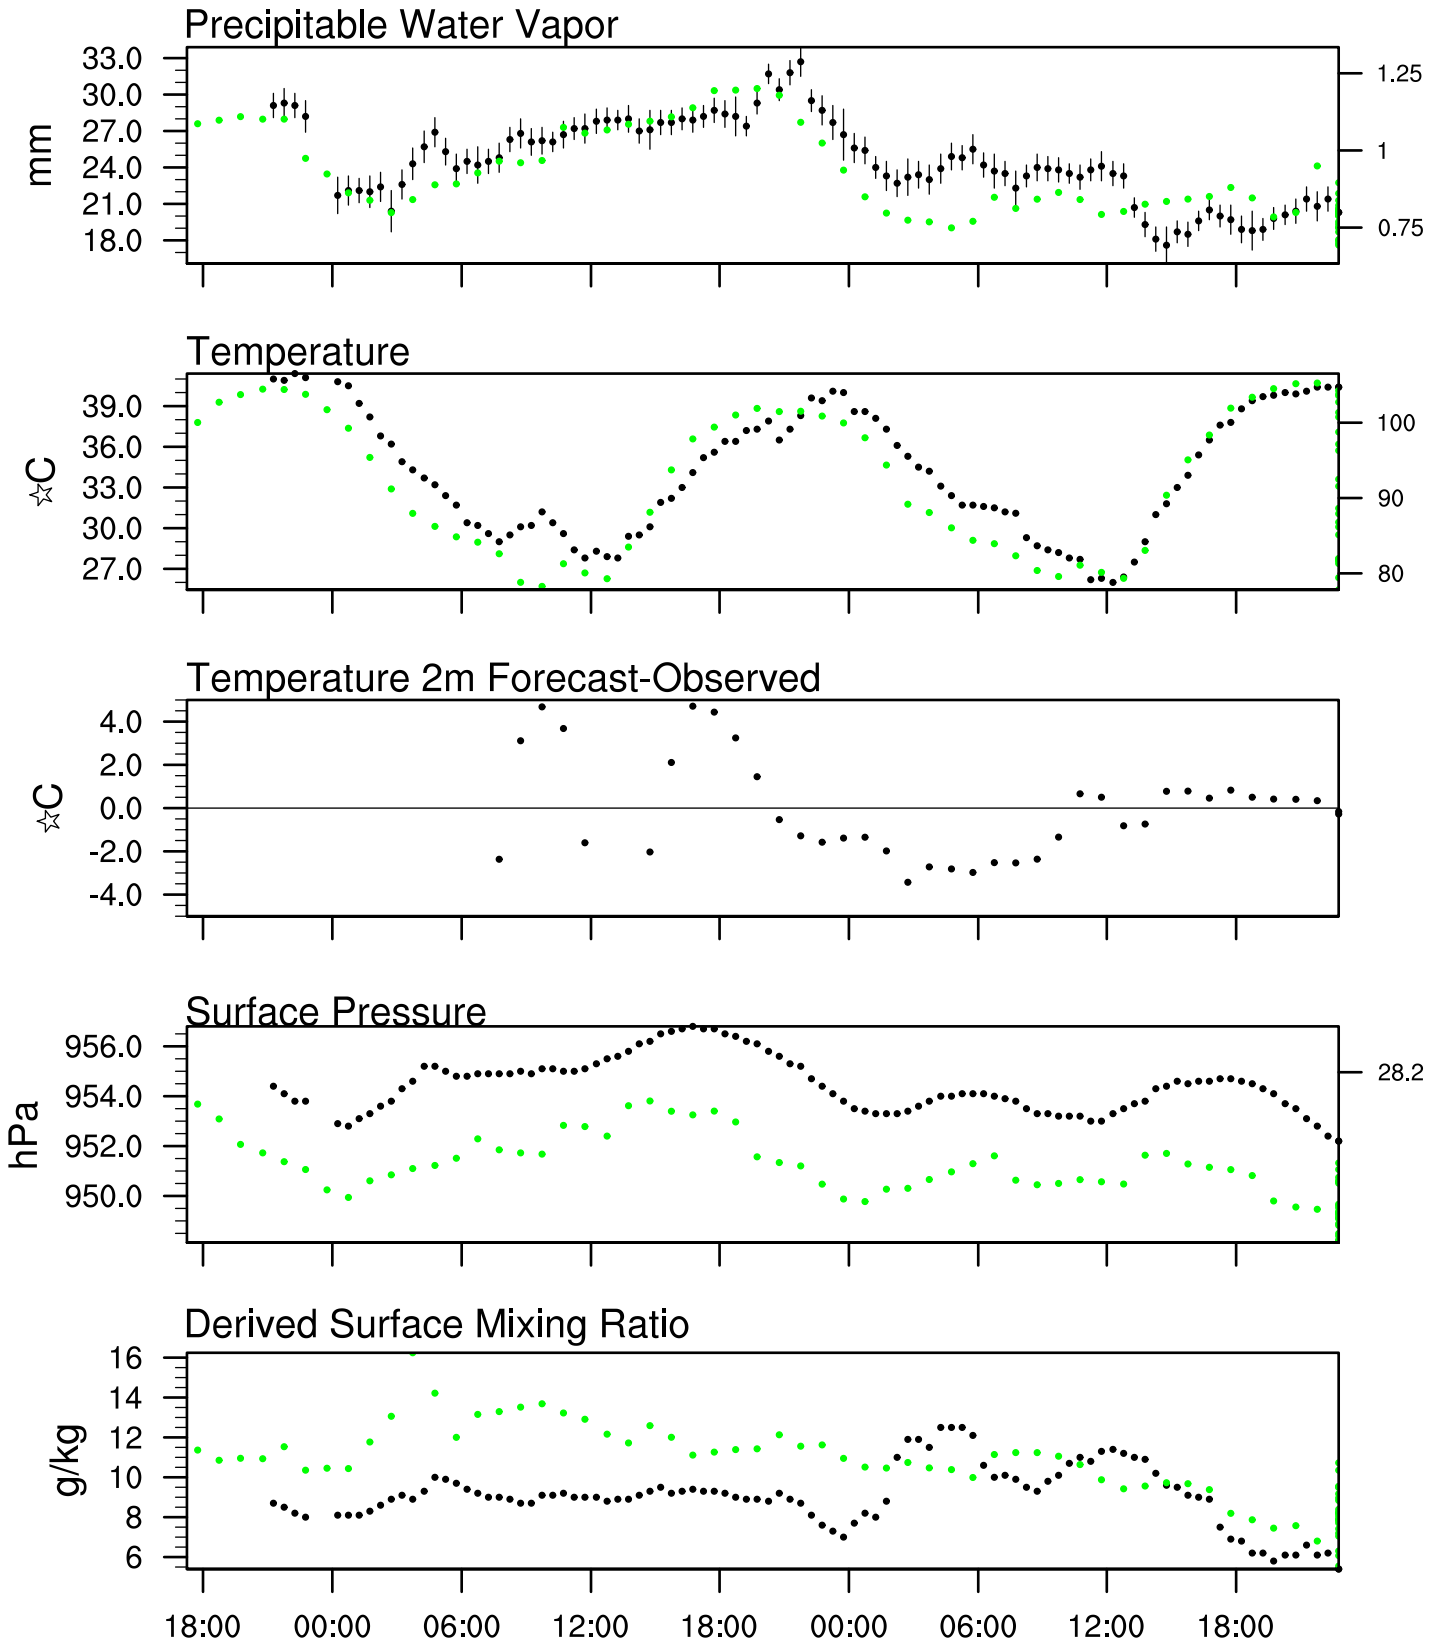

Organ Pipe, AZ

3 Aug 2020 17:45 UTC - 7 Aug 2020 6:15 UTC

Organ Pipe, AZ 3Aug 2020 17Z

Plcl=699 Tlcl[C]=10 Shox=-1 Pwat[cm]=3 Cape[J]= 2369

Organ Pipe, AZ 4Aug 2020 5Z

Plcl=777 Tlcl[C]=13 Shox=5 Pwat[cm]=2 Cape[J]= 703