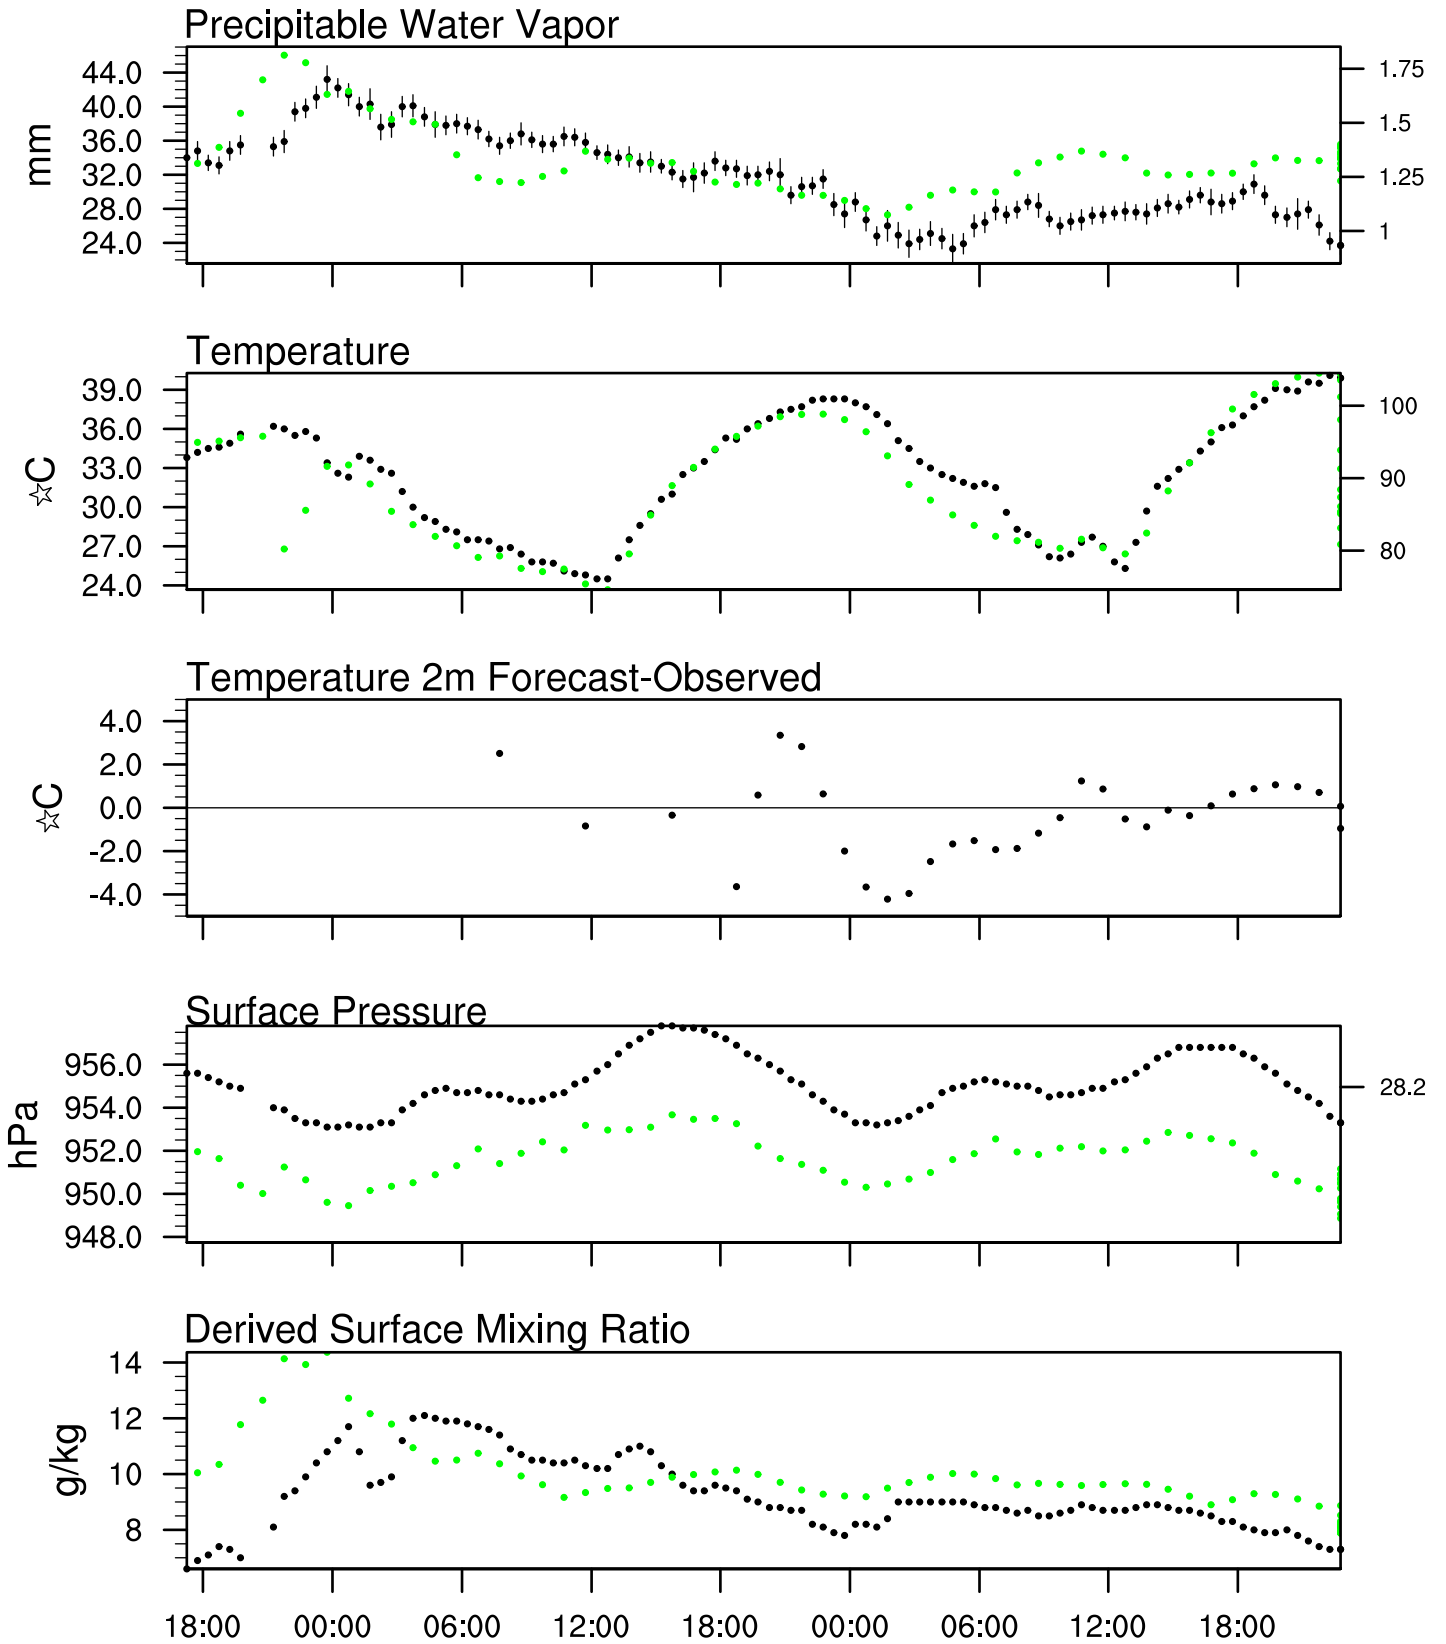

# Organ Pipe, AZ 2Jul 2020 17Z

Plcl=719 Tlcl[C]=8 Shox=1 Pwat[cm]=3 Cape[J]= 469