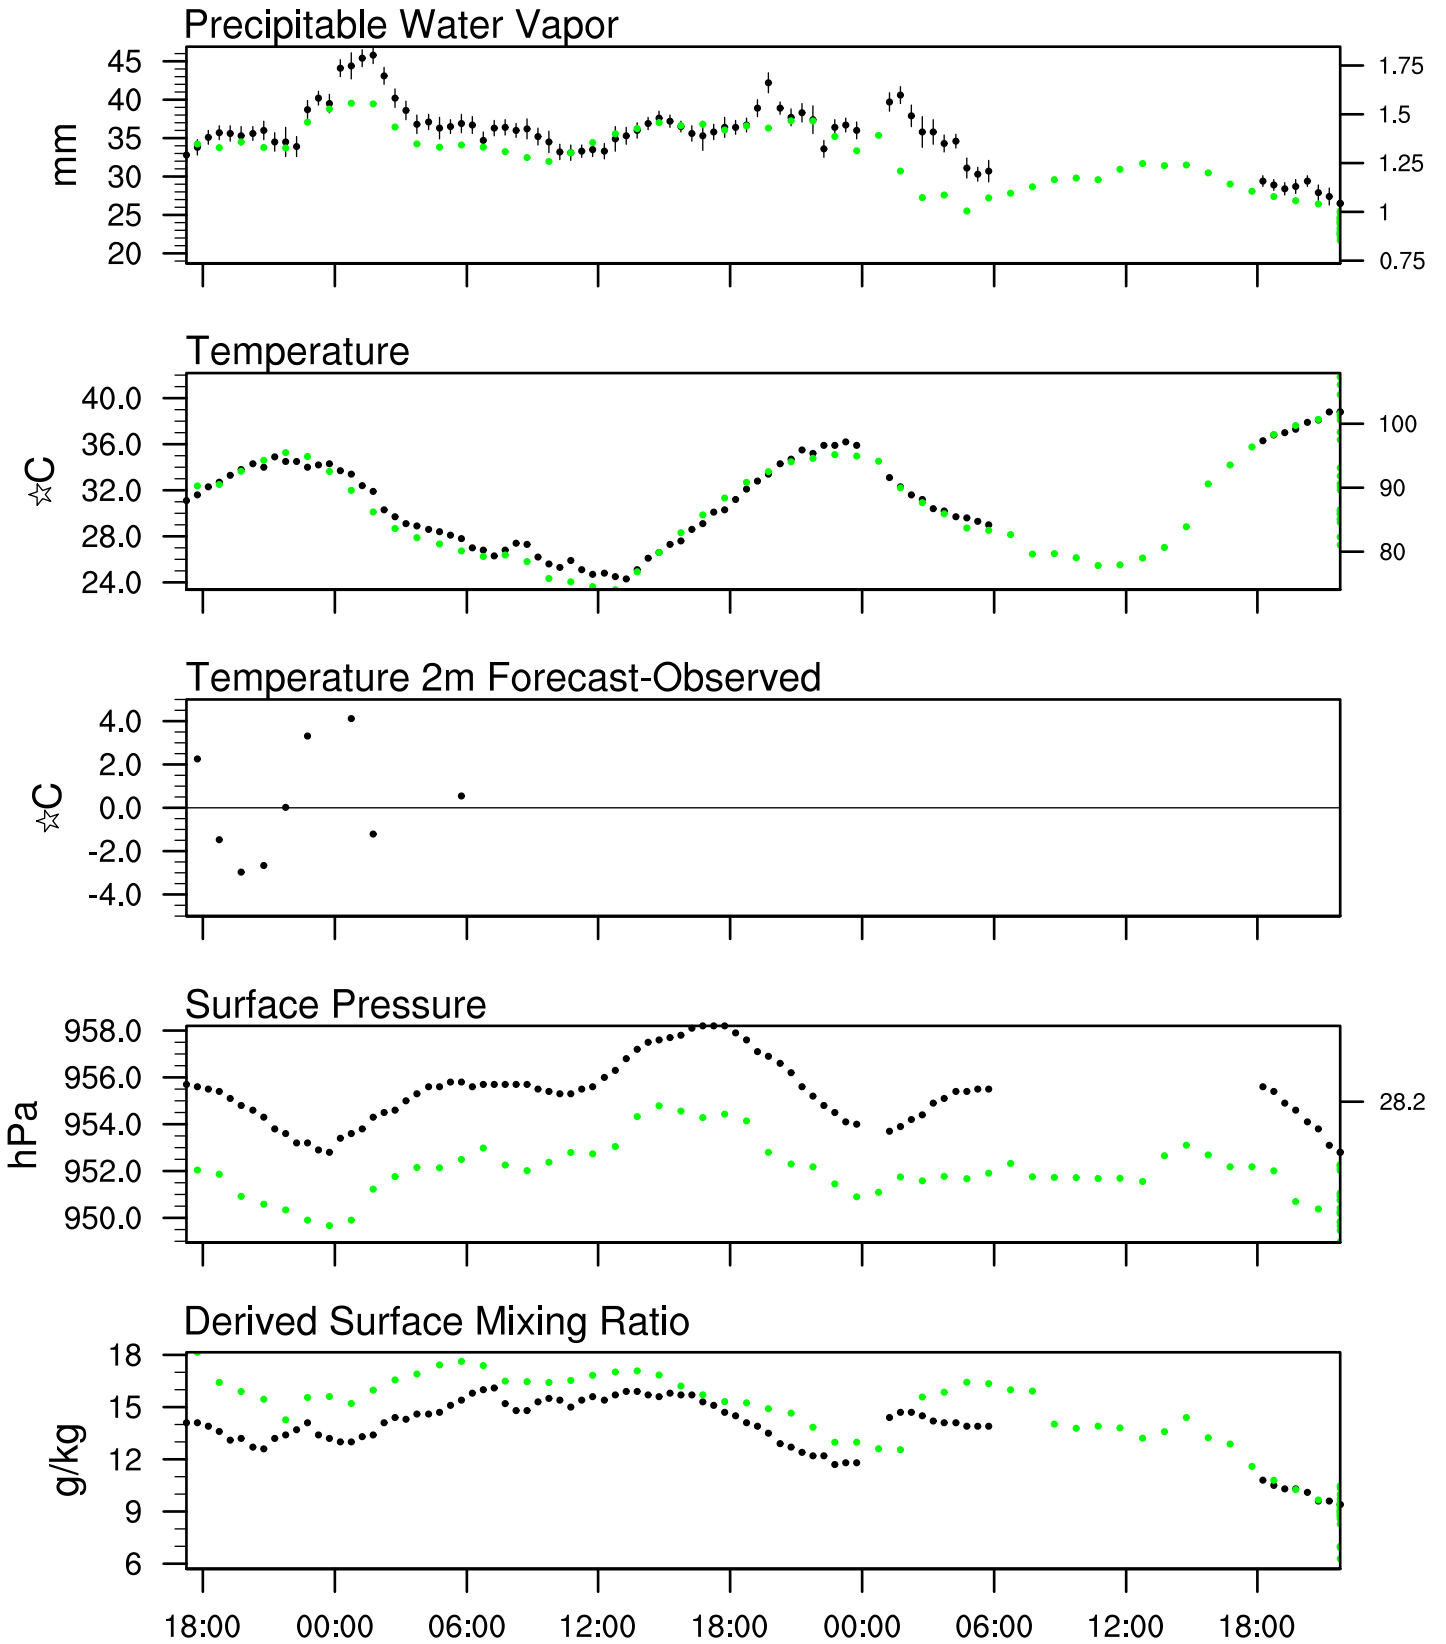

Organ Pipe, AZ

1 Sep 2020 17:45 UTC - 5 Sep 2020 6:15 UTC

Organ Pipe, AZ 1 Sep 2020 17Z

Plcl=851 Tlcl[C]=21 Shox=0 Pwat[cm]=3 Cape[J]= 3678

Organ Pipe, AZ 2Sep 2020 5Z

Plcl=877 Tlcl[C]=20 Shox=0 Pwat[cm]=3 Cape[J]= 1978