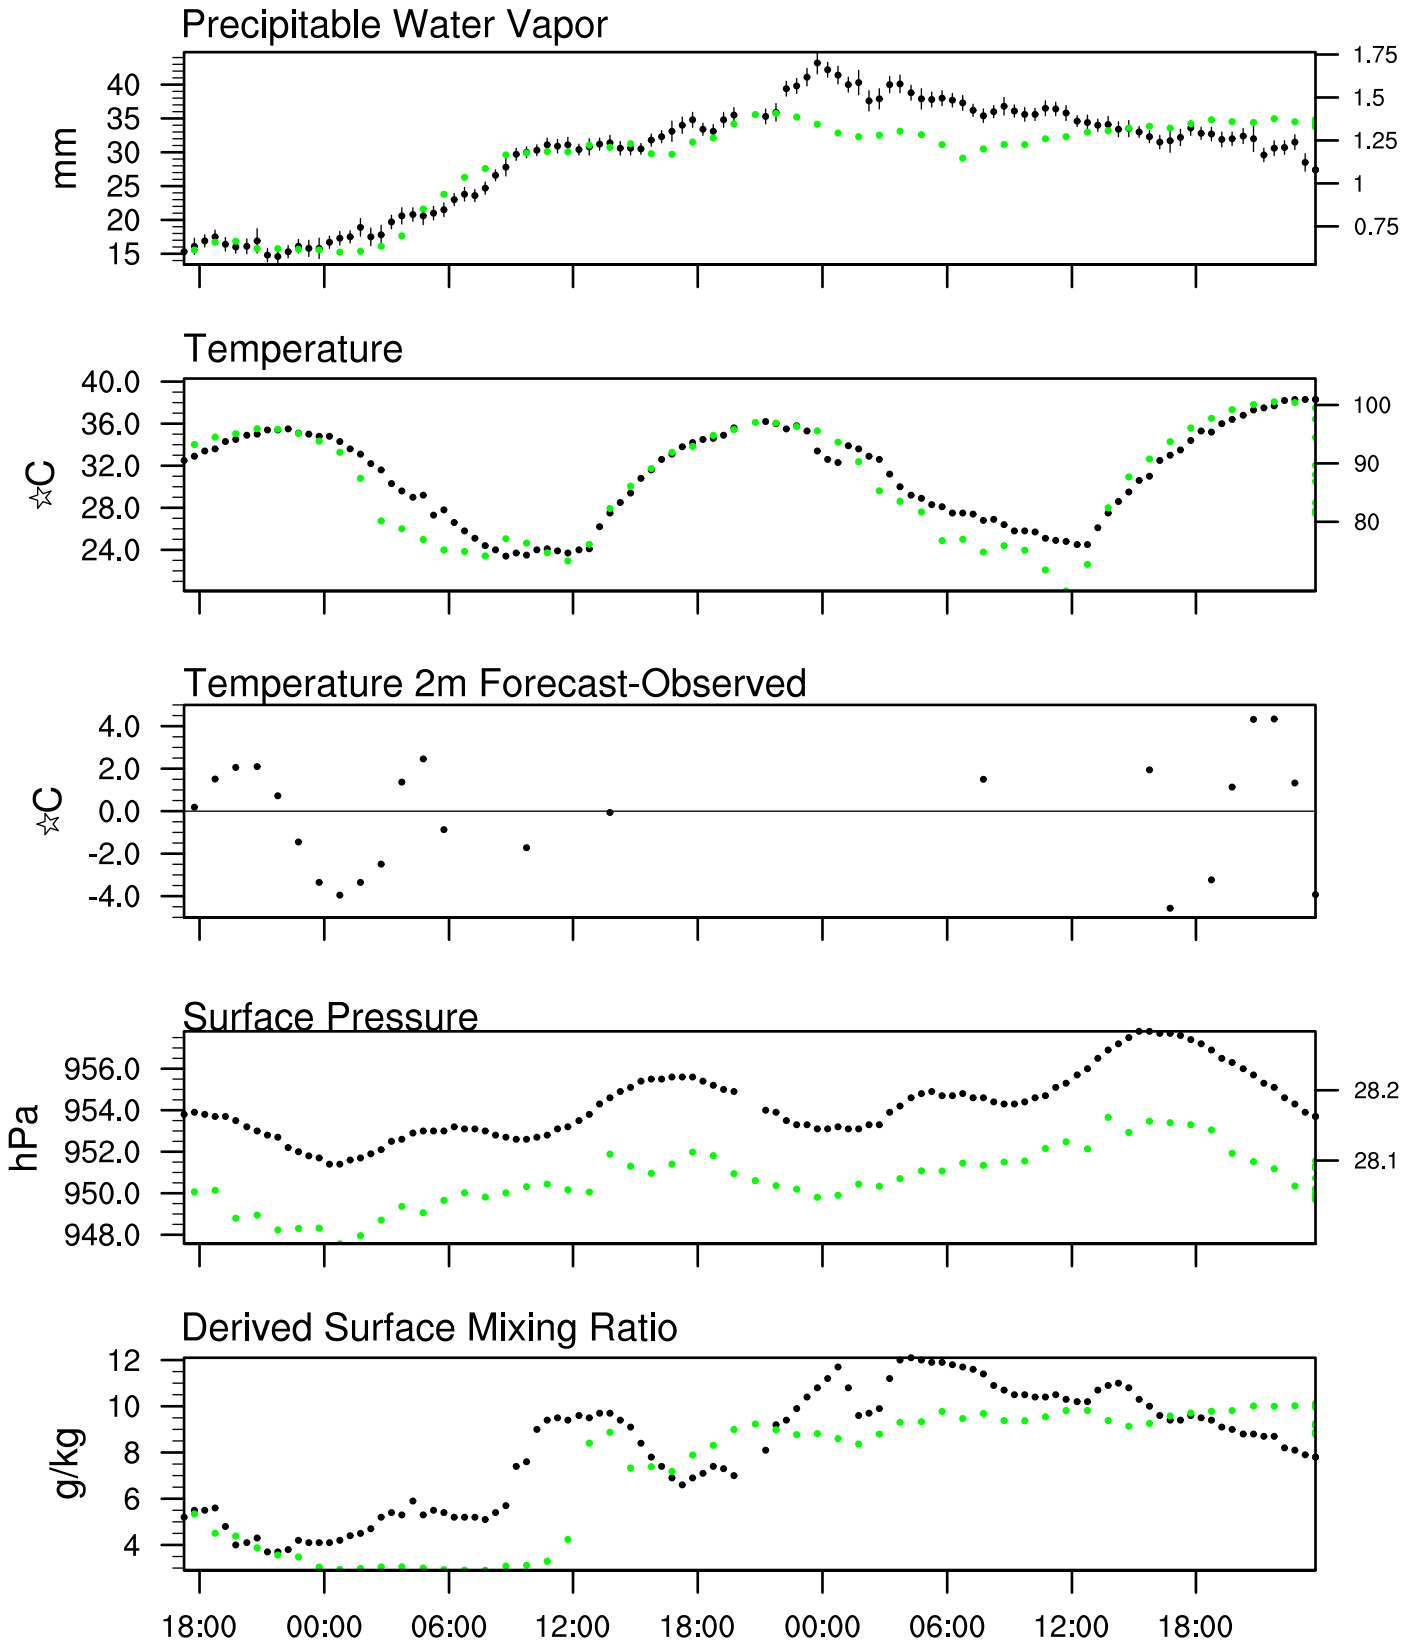

Organ Pipe, AZ

1 Jul 2020 17:45 UTC - 5 Jul 2020 6:15 UTC

Organ Pipe, AZ 1Jul 2020 17Z

Plcl=634 Tlcl[C]=-1 Shox=9 Pwat[cm]=2 Cape[J]= 96

Organ Pipe, AZ 2Jul 2020 5Z

Plcl=623 Tlcl[C]=-9 Shox=7 Pwat[cm]=2 Cape[J]= 0