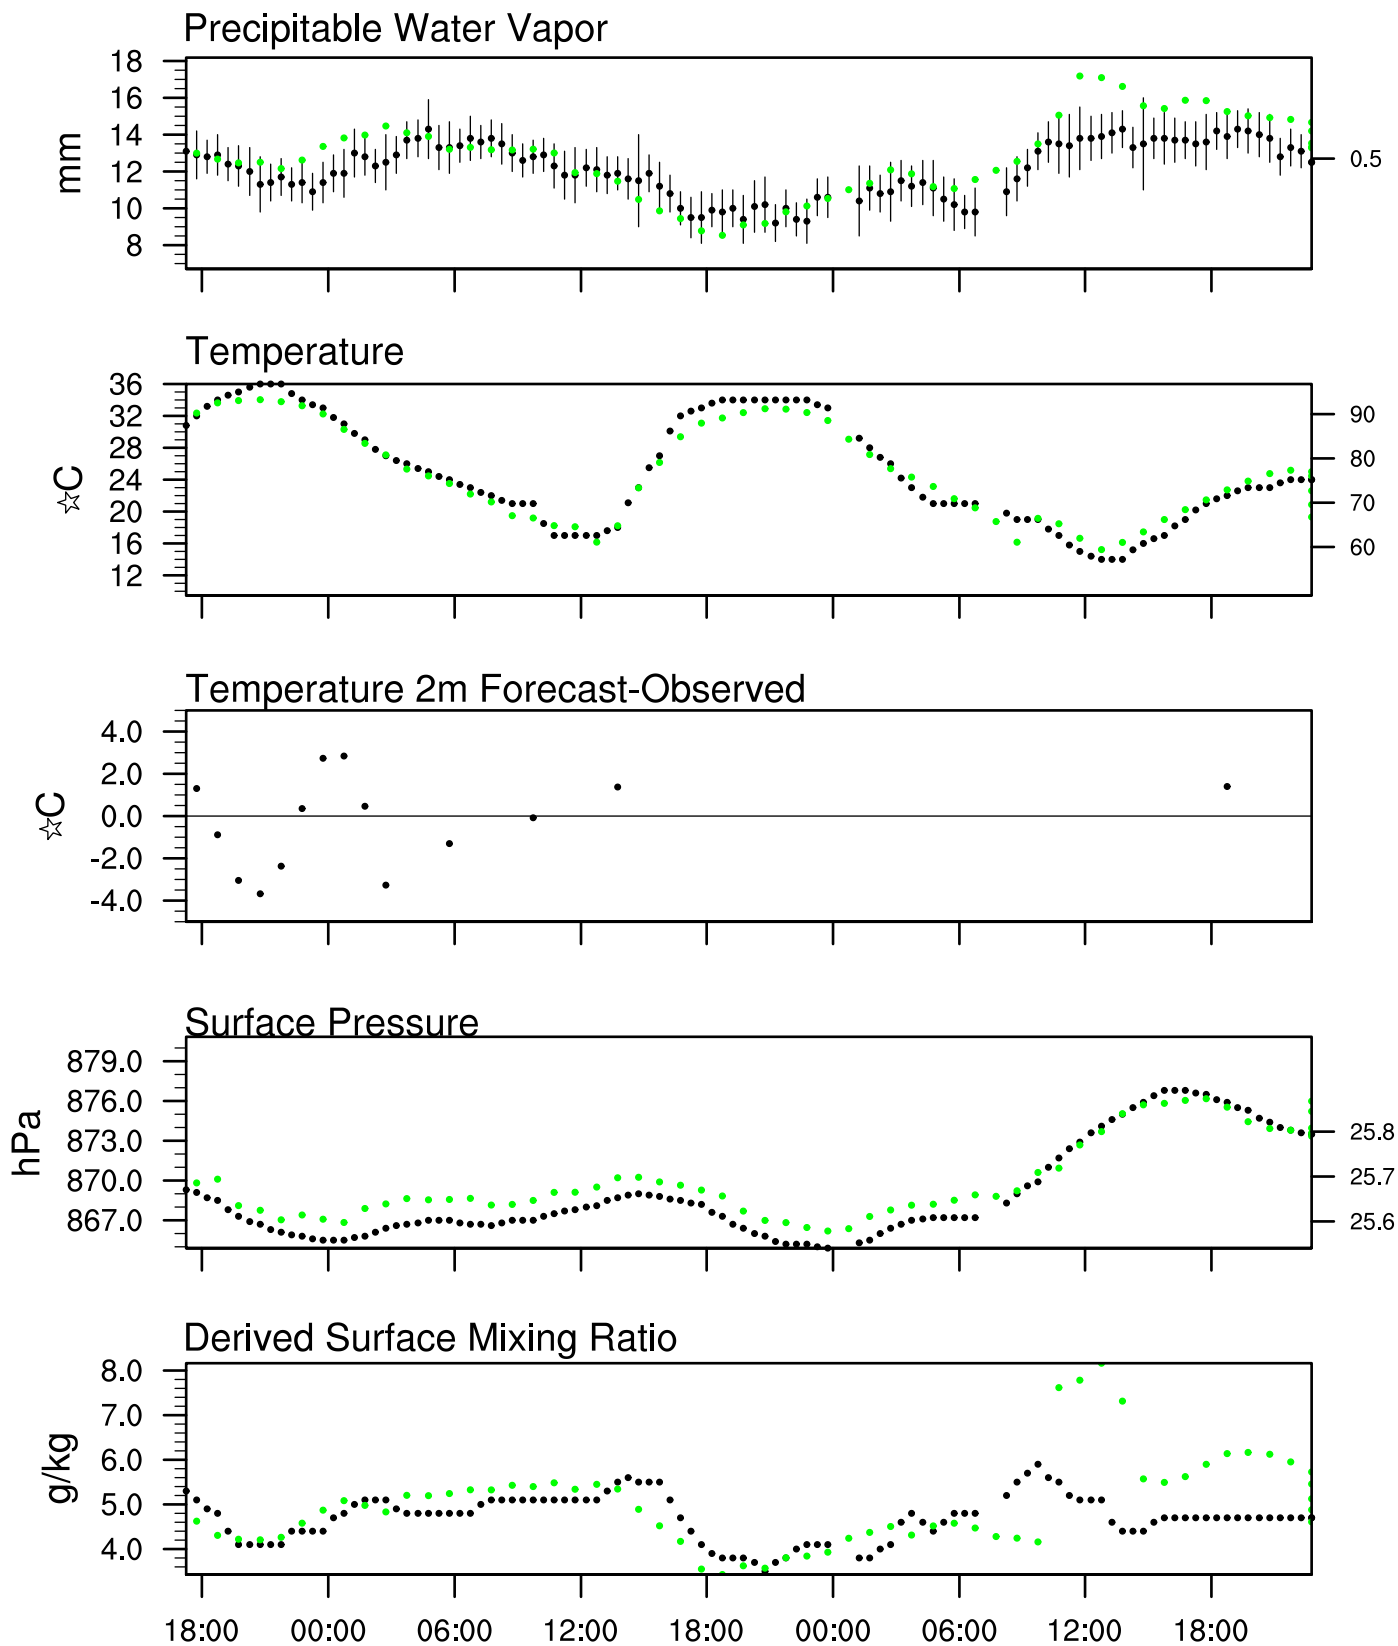

Demming, NM

26 Sep 2020 17:45 UTC - 30 Sep 2020 6:15 UTC

Demming, NM 26Sep 2020 17Z

Plcl=563 Tlcl[C]=-4 Shox=6 Pwat[cm]=1 Cape[J]= 0

Demming, NM 27Sep 2020 5Z

Plcl=641 Tlcl[C]=-1 Shox=6 Pwat[cm]=1 Cape[J]= 0

Demming, NM 27Sep 2020 17Z

Plcl=553 Tlcl[C]=-8 Shox=8 Pwat[cm]=1 Cape[J]= 39

Demming, NM 28Sep 2020 5Z

Plcl=639 Tlcl[C]=-3 Shox=8 Pwat[cm]=1 Cape[J]= 0

Demming, NM 28Sep 2020 17Z

Plcl=696 Tlcl[C]=1 Shox=11 Pwat[cm]=2 Cape[J]= 24

Demming, NM 29Sep 2020 5Z

Plcl=698 Tlcl[C]=-2 Shox=13 Pwat[cm]=1 Cape[J]= 0

Demming, NM 29Sep 2020 17Z

Plcl=668 Tlcl[C]=-4 Shox=15 Pwat[cm]=1 Cape[J]= 20

Demming, NM 30Sep 2020 5Z

Plcl=686 Tlcl[C]=-3 Shox=14 Pwat[cm]=1 Cape[J]= 0