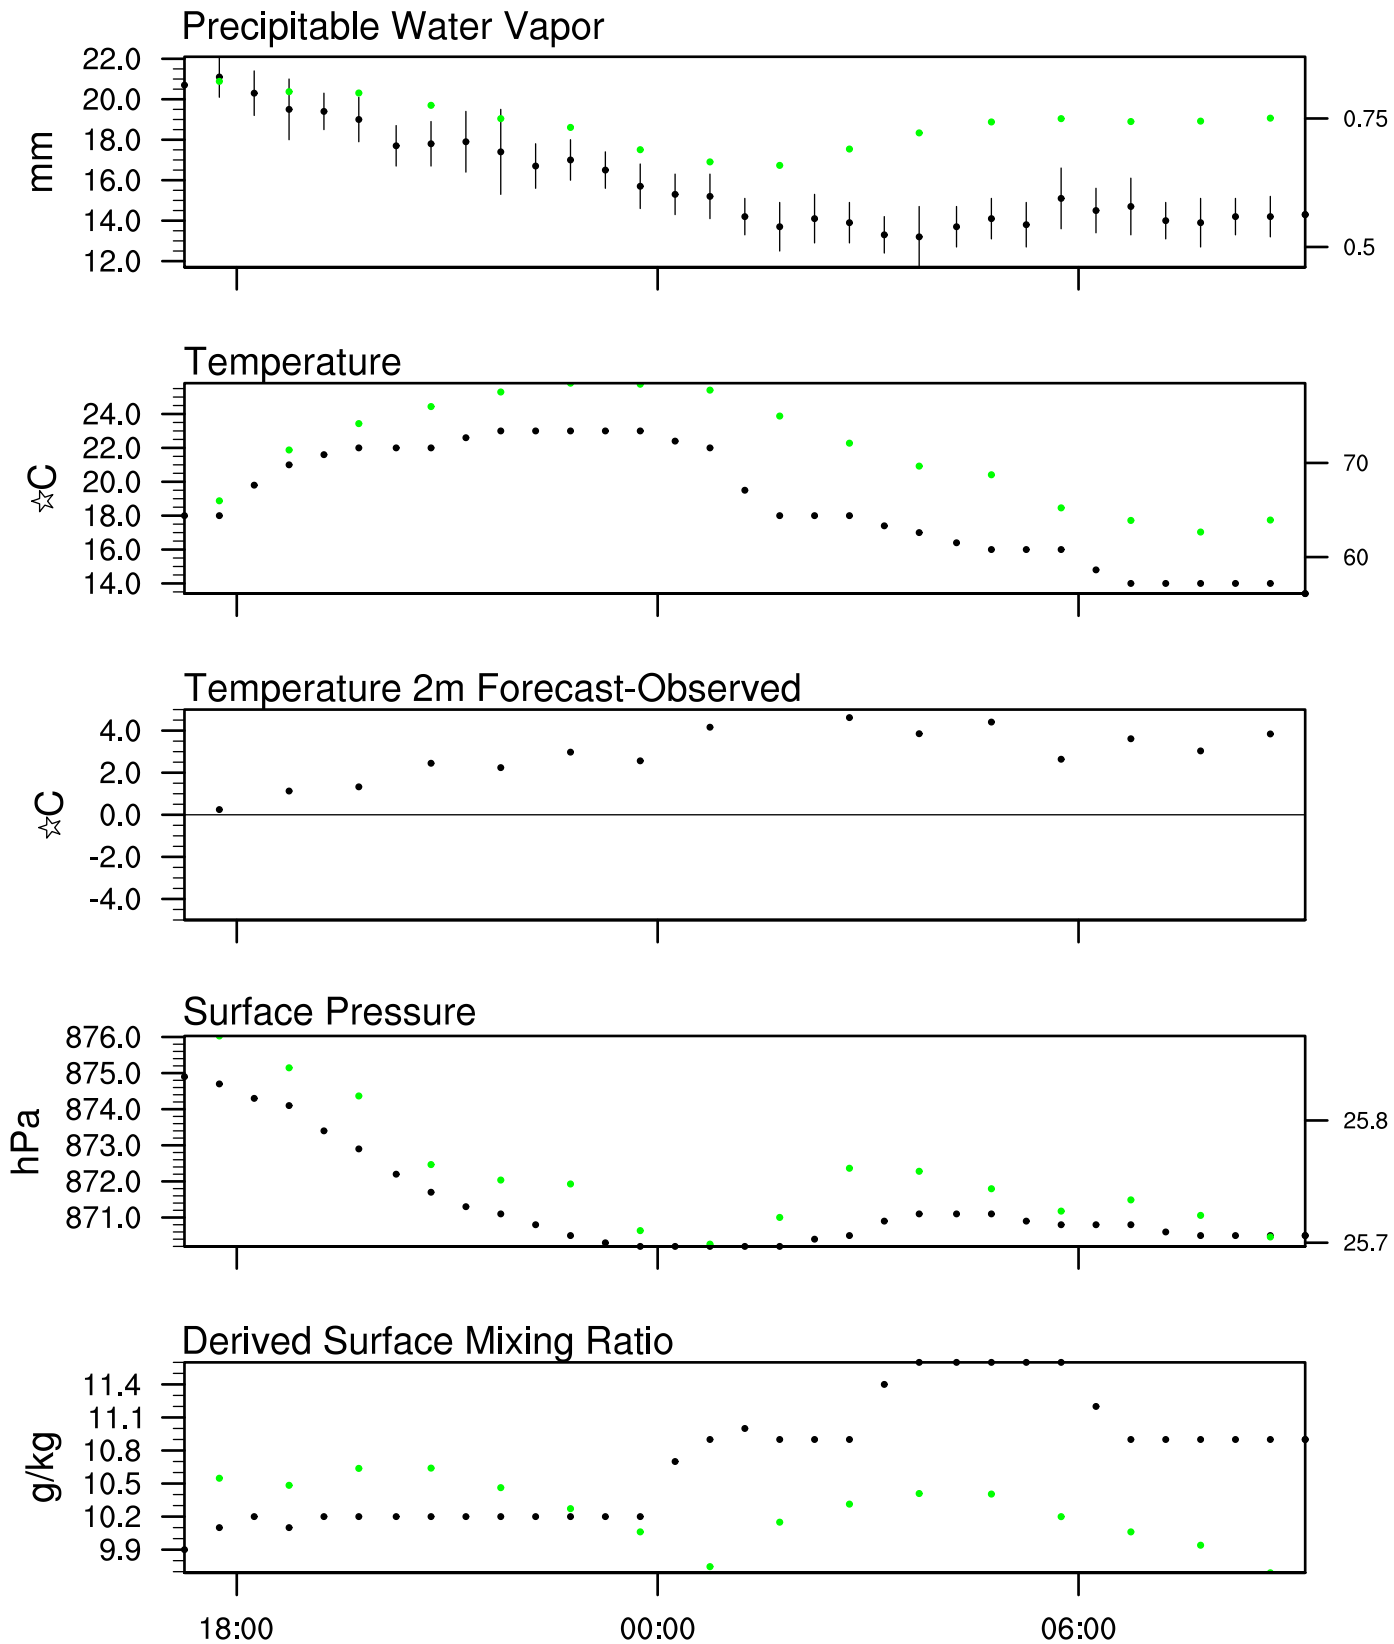

Demming, NM

11 Sep 2020 17:45 UTC - 12 Sep 2020 9:15 UTC

Demming, NM 11Sep 2020 17Z

Plcl=790 Tlcl[C]=10 Shox=4 Pwat[cm]=2 Cape[J]= 2

Demming, NM 12Sep 2020 5Z

Plcl=792 Tlcl[C]=11 Shox=2 Pwat[cm]=2 Cape[J]= 0