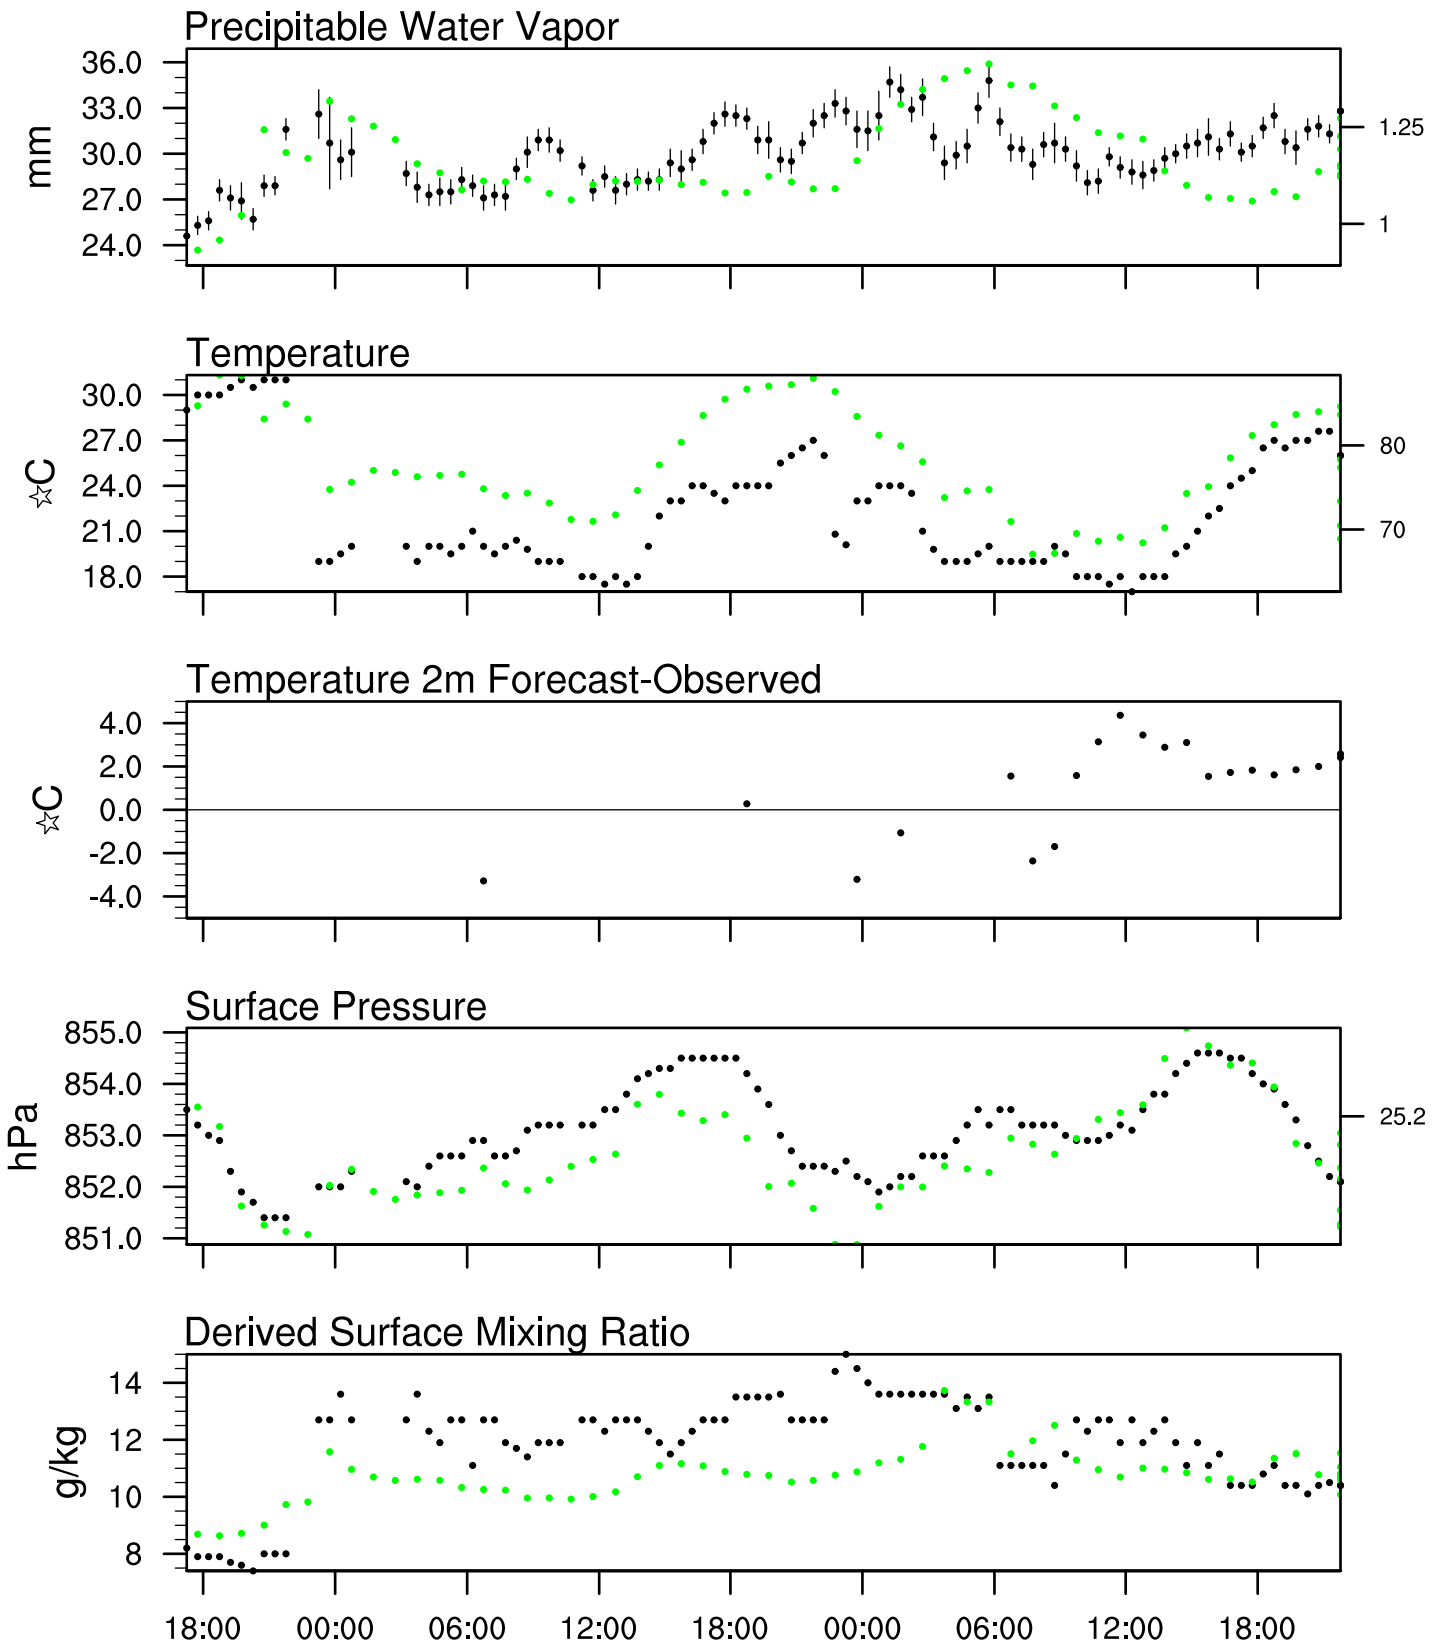

# Star Valley, AZ

22 Jul 2020 17:45 UTC - 26 Jul 2020 6:15 UTC

# Star Valley, AZ 22Jul 2020 17Z

Ptcl=643 Tlcl[C]=6 Shox=0 Pwat[cm]=2 Cape[J]= 1492