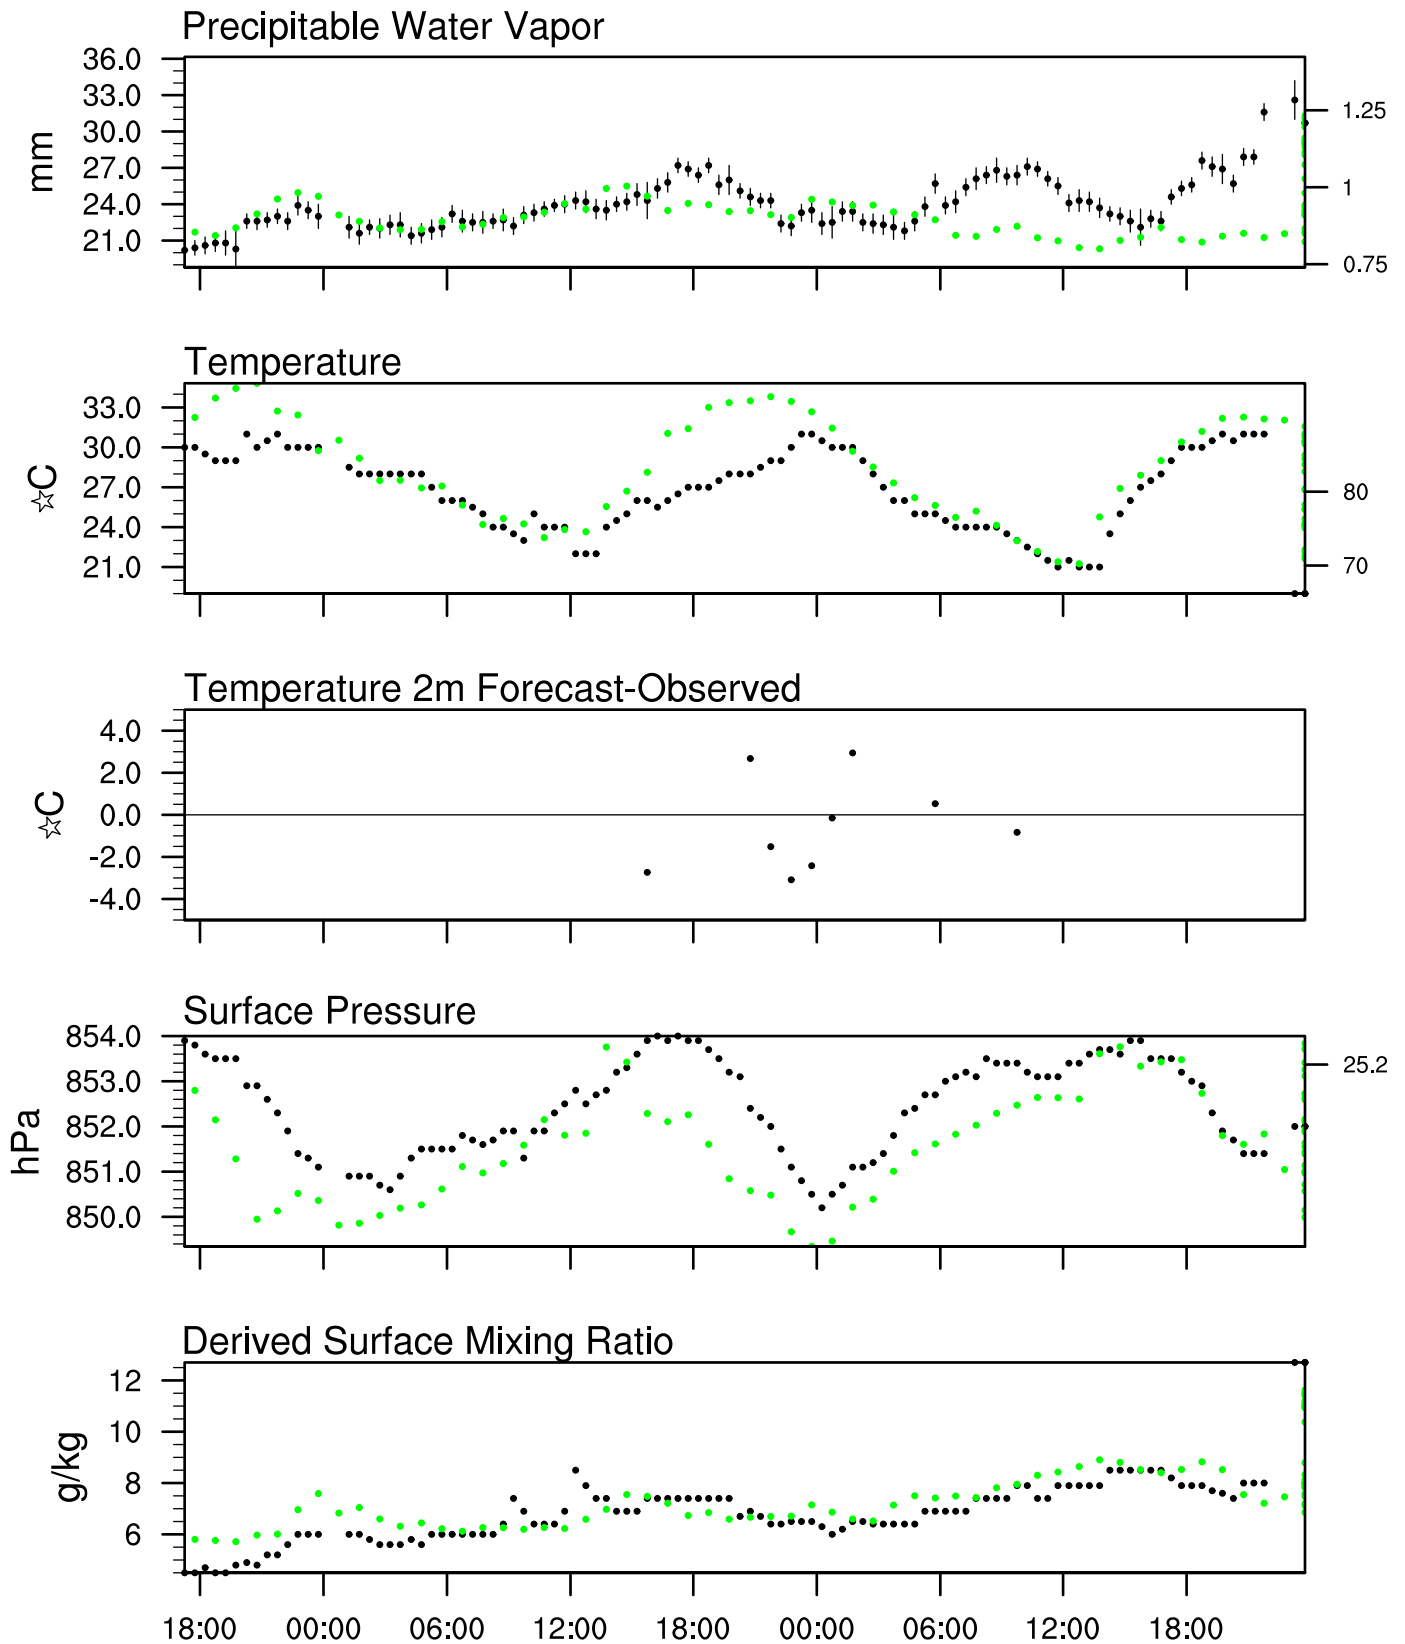

# Star Valley, AZ

20 Jul 2020 17:45 UTC - 24 Jul 2020 6:15 UTC

# Star Valley, AZ 20Jul 2020 17Z

Plcl=573 Tlcl[C]=-1 Shox=0 Pwat[cm]=2 Cape[J]= 860

# Star Valley, AZ 21 Jul 2020 5Z

Plcl=616 Tlcl[C]=0 Shox=0 Pwat[cm]=2 Cape[J]= 7