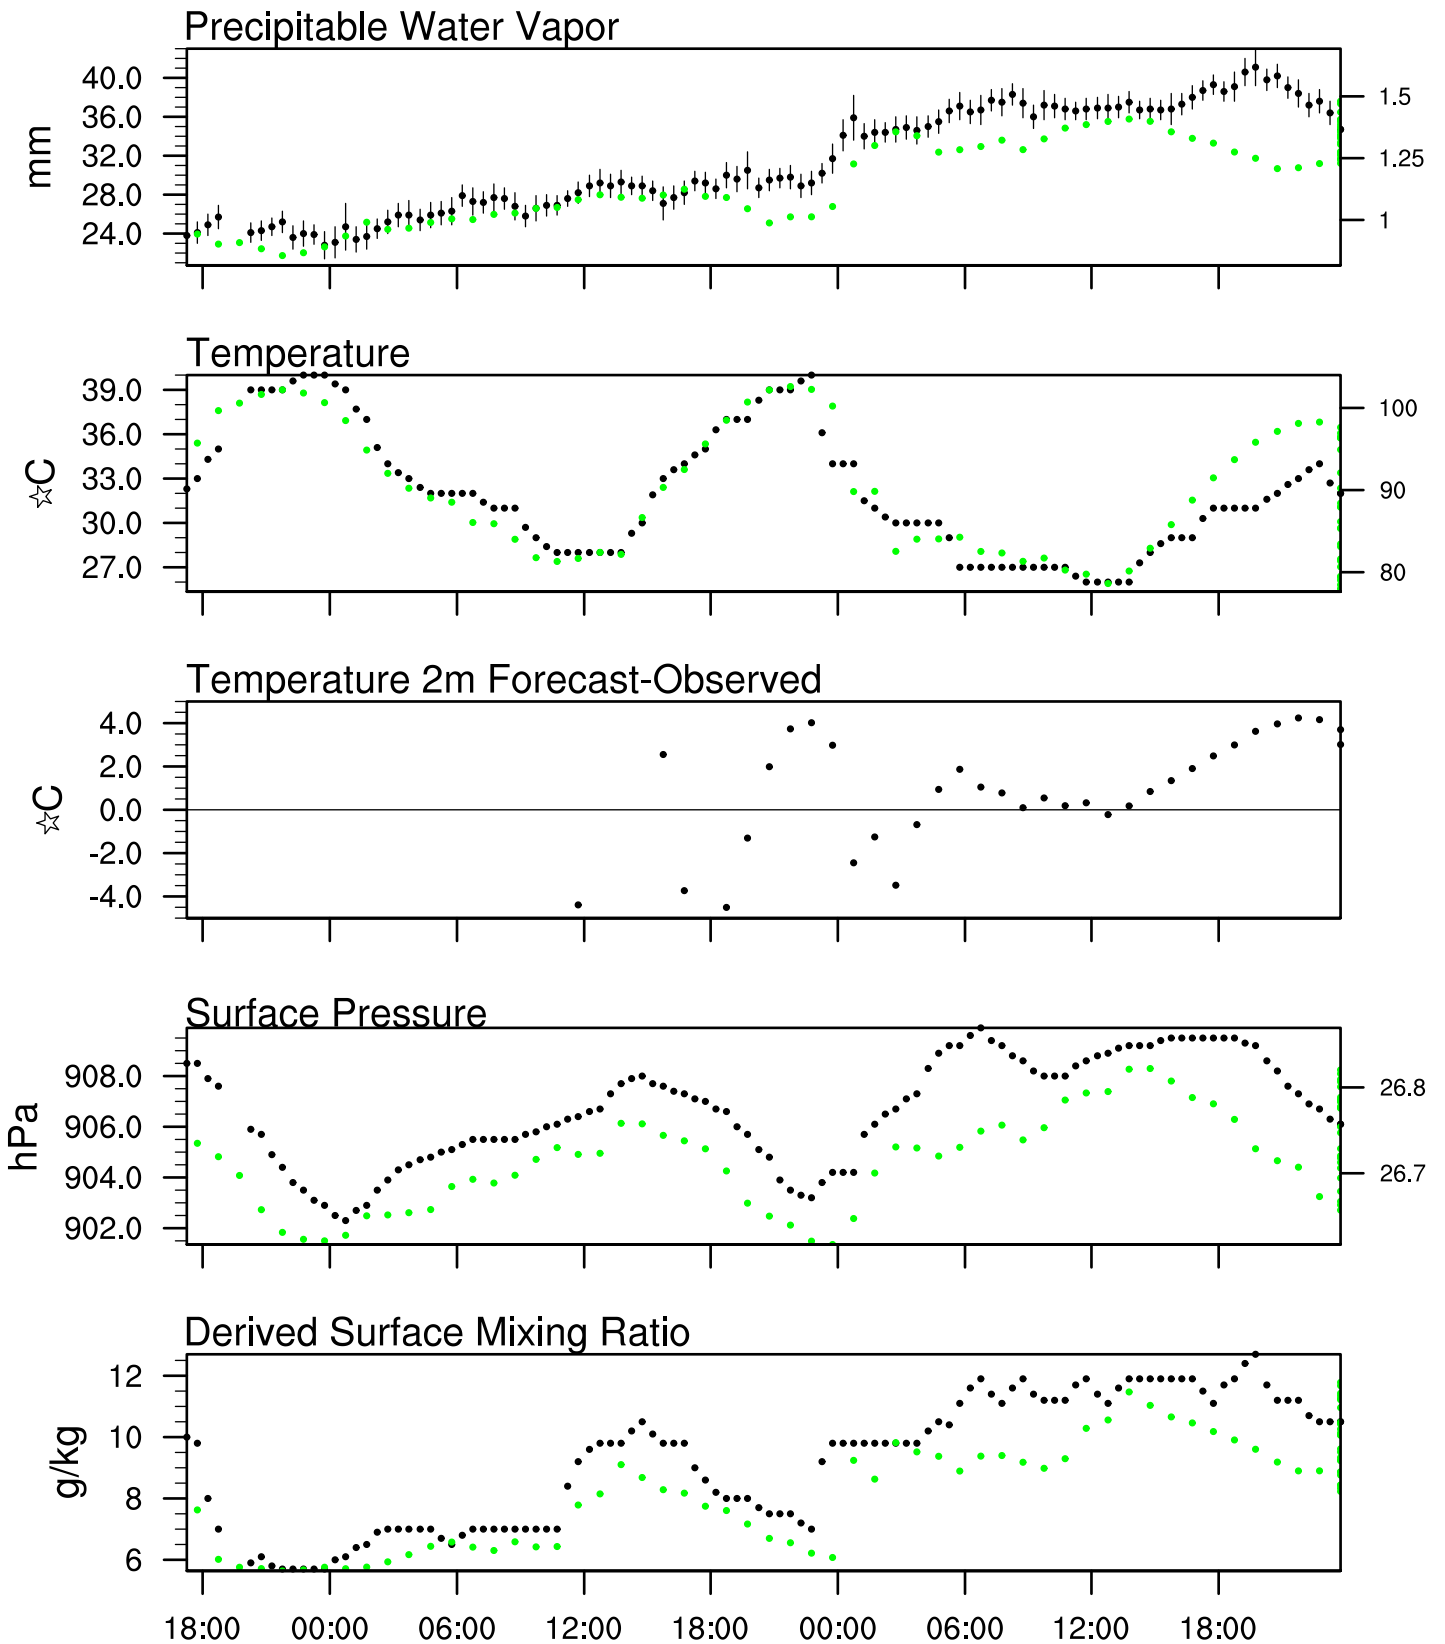

Safford/KSAD, AZ

20 Jul 2020 17:45 UTC - 24 Jul 2020 6:15 UTC

Safford/KSAD, AZ 20Jul 2020 17Z

Plcl=635 Tlcl[C]=3 Shox=1 Pwat[cm]=2 Cape[J]= 598

Safford/KSAD, AZ 21Jul 2020 5Z

Plcl=632 Tlcl[C]=1 Shox=1 Pwat[cm]=3 Cape[J]= 45